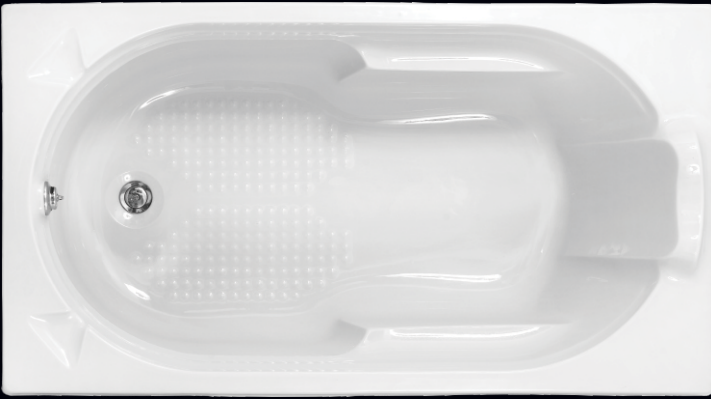

**Relax, Enjoy And
Improve Your Health...**

AP TILES

Code : SFS-1
Size-1210x690x350mm

Available Color

Code : SFS-2
Size-1400x750x400mm

Available Color

Code : SFS-3
Size-1500x750x400mm

Available Color

Available Color

Code : SFSC-1
Size-1220x1220x450mm

Available Color

Acrylic
Bath Tub

Available Color  

Code : SFSC-2
Size-1425x1425x460mm

SHOWER TRAY

Code : SFST-1
Size-900x900x110mm