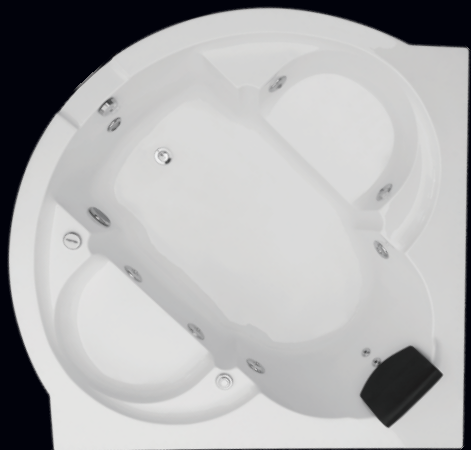

Whirlpool Jet :-

Seaflow massage bathtub are designed according to principal of human engineering. The whirlpool jet are adjusted for the precise positioning and massage intensity, to target the acupoints on your body , allowing the water flow to massage can stimulate the blood circulation effectively, eliminathing fatigue and making you comfortable.

OPTIONAL FUNCTION • BUBBLE BATH • AIR PUMP 300W / 1 PCS • BUBBLE JET 10 PCS

Code : SFS-6 M
Size-1800x900x400mm

Configuration

- ON / OFF Air Switch
- Whirlpool Water Massage
- Water Pump 1.5HP / 1 Pcs
- Whirlpool Water Massage Jet Big 6 Pcs + Small 2 Pcs
- Air-Adjusting Valve For The Power Of Massage
- Pillow 1 Pcs
- Underwater LED Light
- Drainage With Overflow
- 1-Side Apron
- M.S. STAND 1 Pcs
- White Color

OPTIONAL FUNCTION • BUBBLE BATH • AIR PUMP 300W / 1 PCS • BUBBLE JET 10 PCS

Massage
 Bath Tub

Code : SFSC-2 M
Size-1425x1425x460mm

Configuration

- ON / OFF Air Switch
- Whirlpool Water Massage
- Water Pump 1.5HP / 1 Pcs
- Whirlpool Water Massage Jet Big 6 Pcs + Small 2 Pcs
- Air-Adjusting Valve For The Power Of Massage
- Underwater LED Light
- Drainage With Overflow
- 1-Side Apron
- M.S. STAND 1 Pcs
- Pillow 1 Pcs
- White Color

OPTIONAL FUNCTION • BUBBLE BATH • AIR PUMP 300W / 1 PCS • BUBBLE JET 10 PCS

Massage
Bath Tub

Deluxe Bath Tub

Available

Model

SFS - 3

SFS - 4

SFS - 5