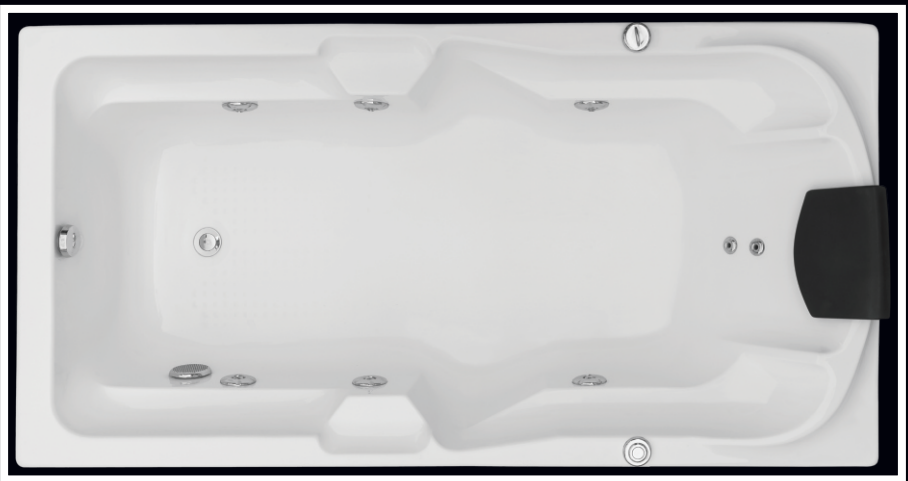

Code : SFS-6 M
Size-1800x900x400mm

Configuration

- ON / OFF Air Switch
- Whirlpool Water Massage
- Water Pump 1.5HP / 1 Pcs
- Whirlpool Water Massage Jet Big 6 Pcs + Small 2 Pcs
- Air-Adjusting Valve For The Power Of Massage
- Pillow 1 Pcs
- Underwater LED Light
- Drainage With Overflow
- 1-Side Apron
- M.S. STAND 1 Pcs
- White Color

OPTIONAL FUNCTION • BUBBLE BATH • AIR PUMP 300W / 1 PCS • BUBBLE JET 10 PCS

Massage
Bath Tub