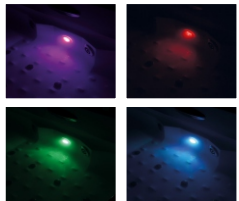

SFS - 6S

Seaflow Massage Bathtub Advantages

Introducing the high intelligent technology, the massage system Adopts a creative hydromassage system at the bottom, whose massage System is much healthier and more comfortable than the traditional massage Systems. Which is the combination of whirlpool massage and bubble massage. Long-term usage of massage bathtub can stimulate the blood circulation, Which makes you pleasant and relaxing.

Bubble System :-

Bubble massage delivers thousands of bubble that massage your body for a invigorating experience, but you just feel a little gentle stimulation on your skin.

Under Water Led :-

Light, soothing the mood seaflow massage bathtub are equipped with the underwater led light. You place the light around the bath to infuse the water with color.