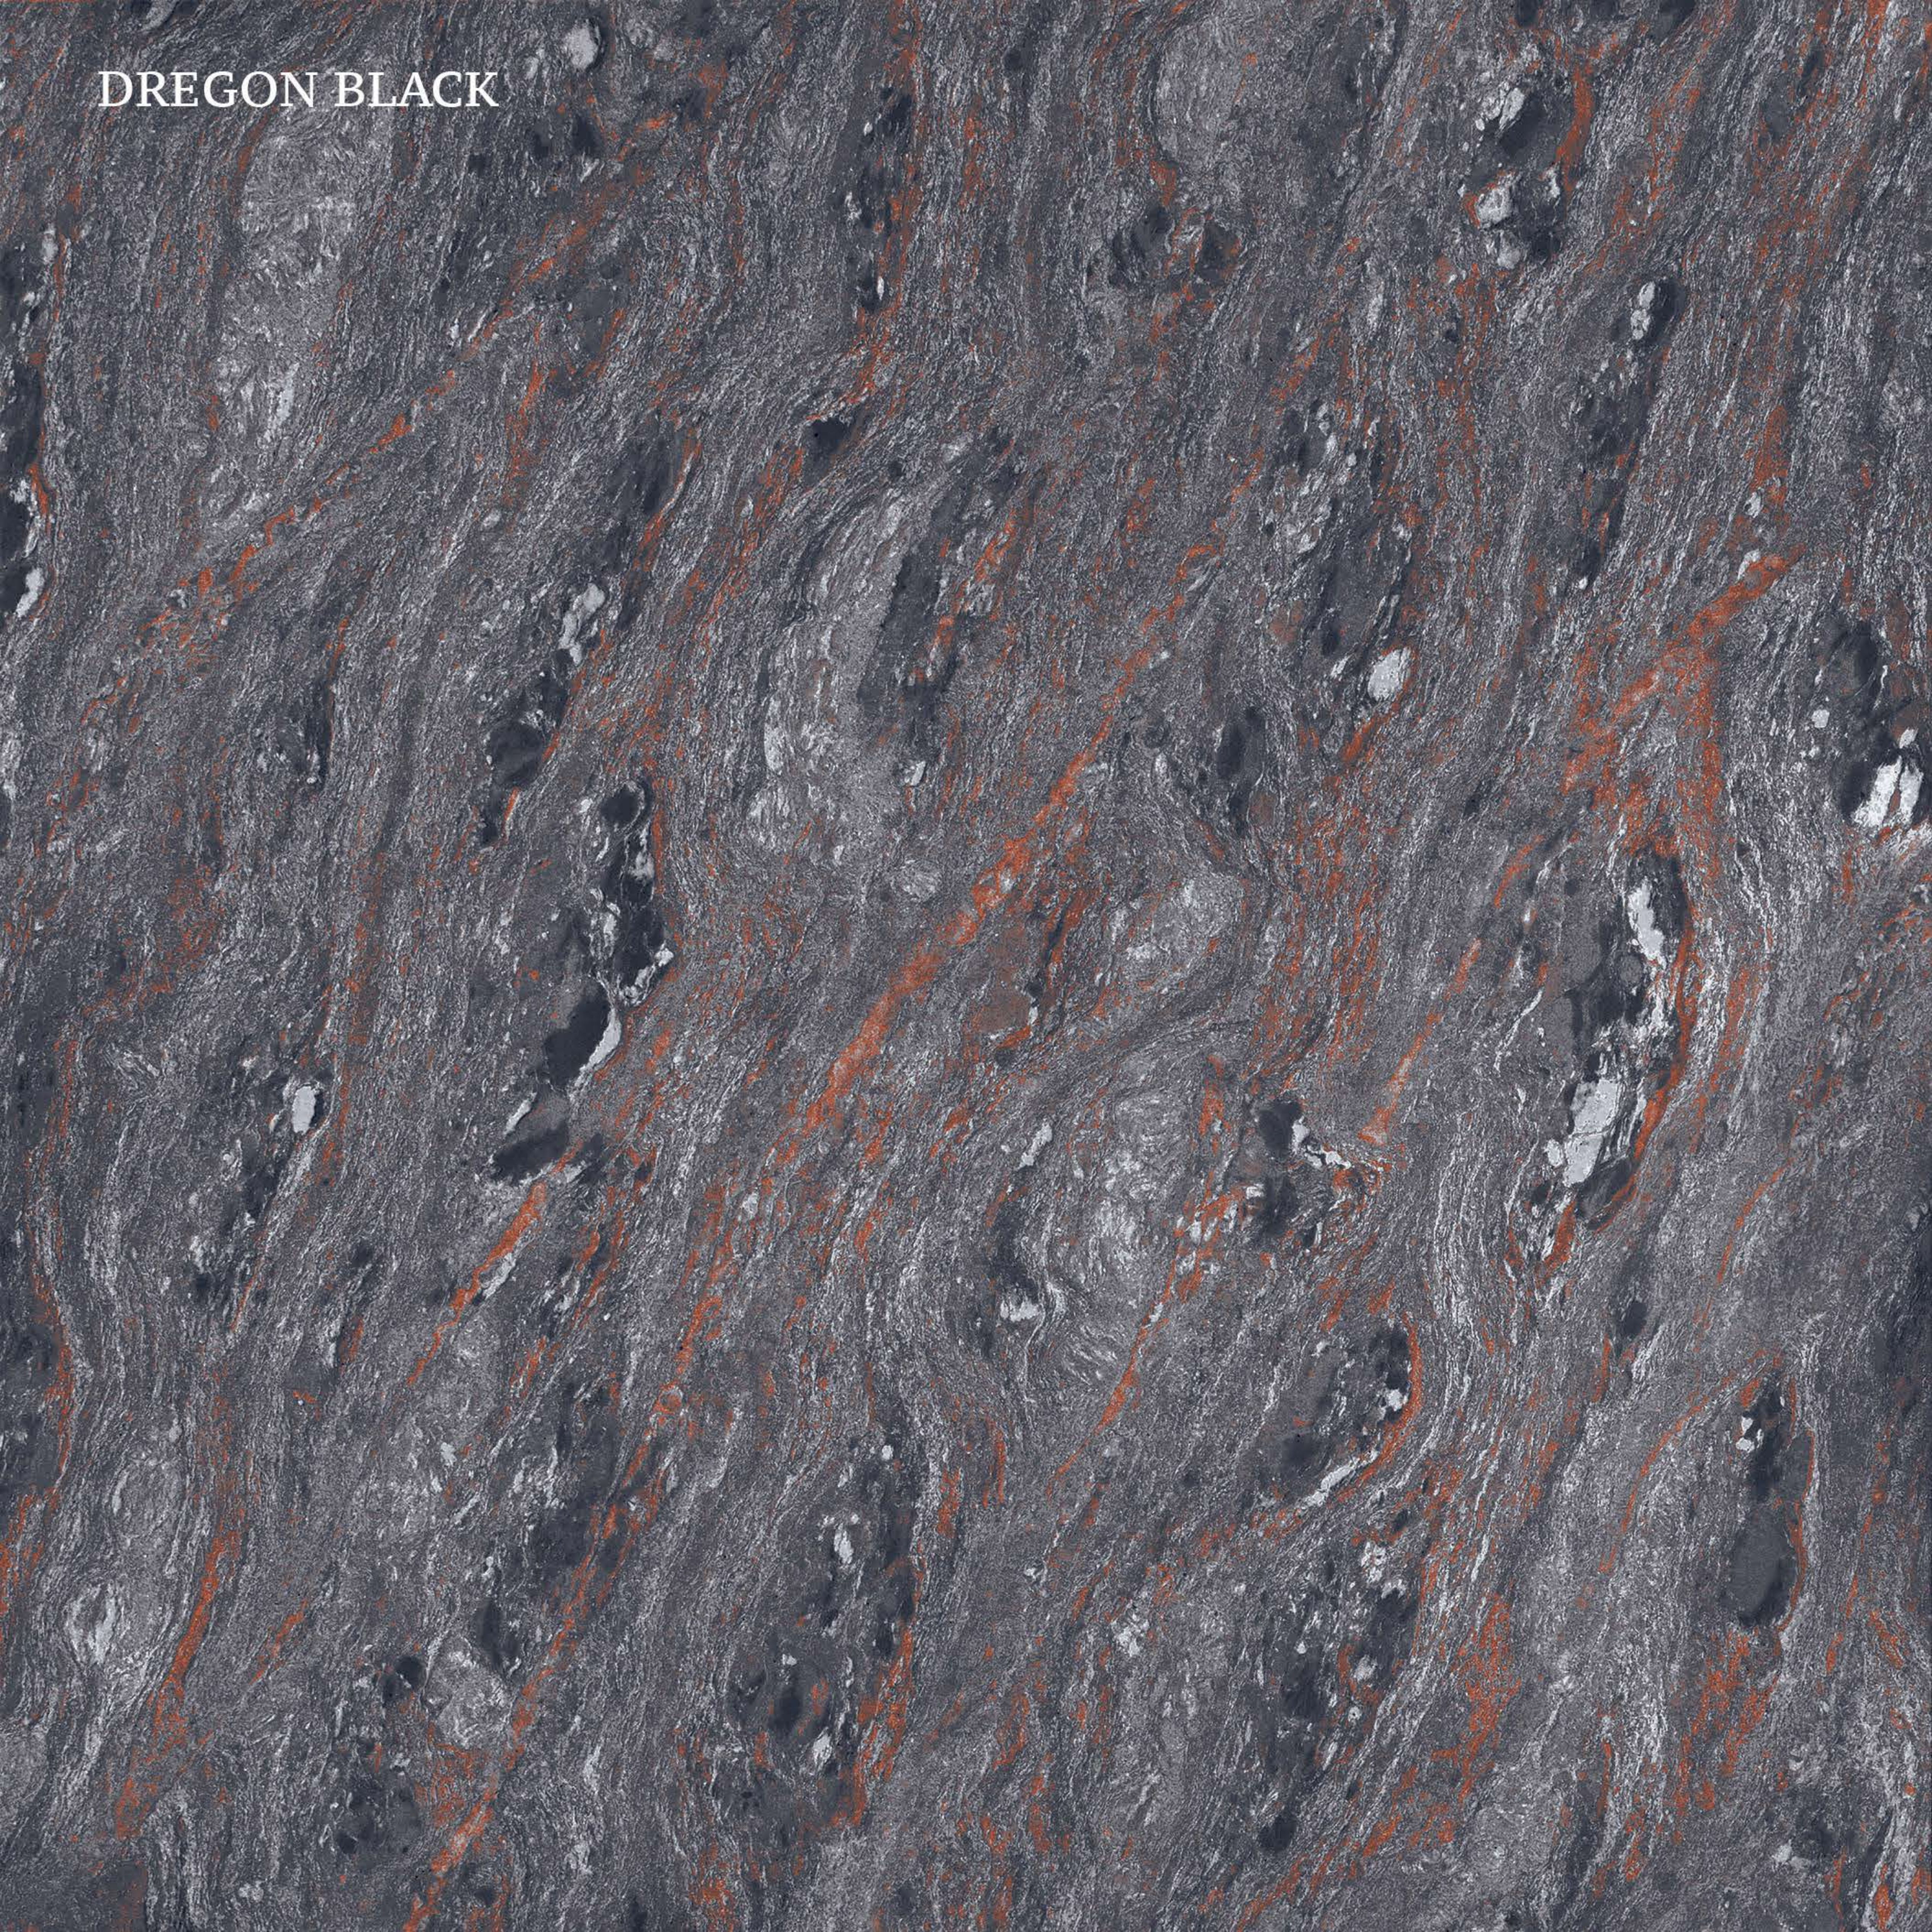

AP TILES

600X600 MM DOUBLE CHARGE

ALEXA BLUE

ALEXA RED

DREGON BLACK

DREGON NERO

MATRIX BLACK

MATRIX GREY

MATRIX RED

MATRIX WHITE

MAXICAN BLACK

MAXICAN BROWN

MAXICAN GREEN

OMNI WHITE

TERRANO BEIGE

TERRANO GREEN

TERRANO GREY

TERRANO RED

TERRANO WHITE

TOPAZ BEIGE

TOPAZ BLUE

TOPAZ CHARCOL

TOPAZ GREEN

TOPAZ PISTA