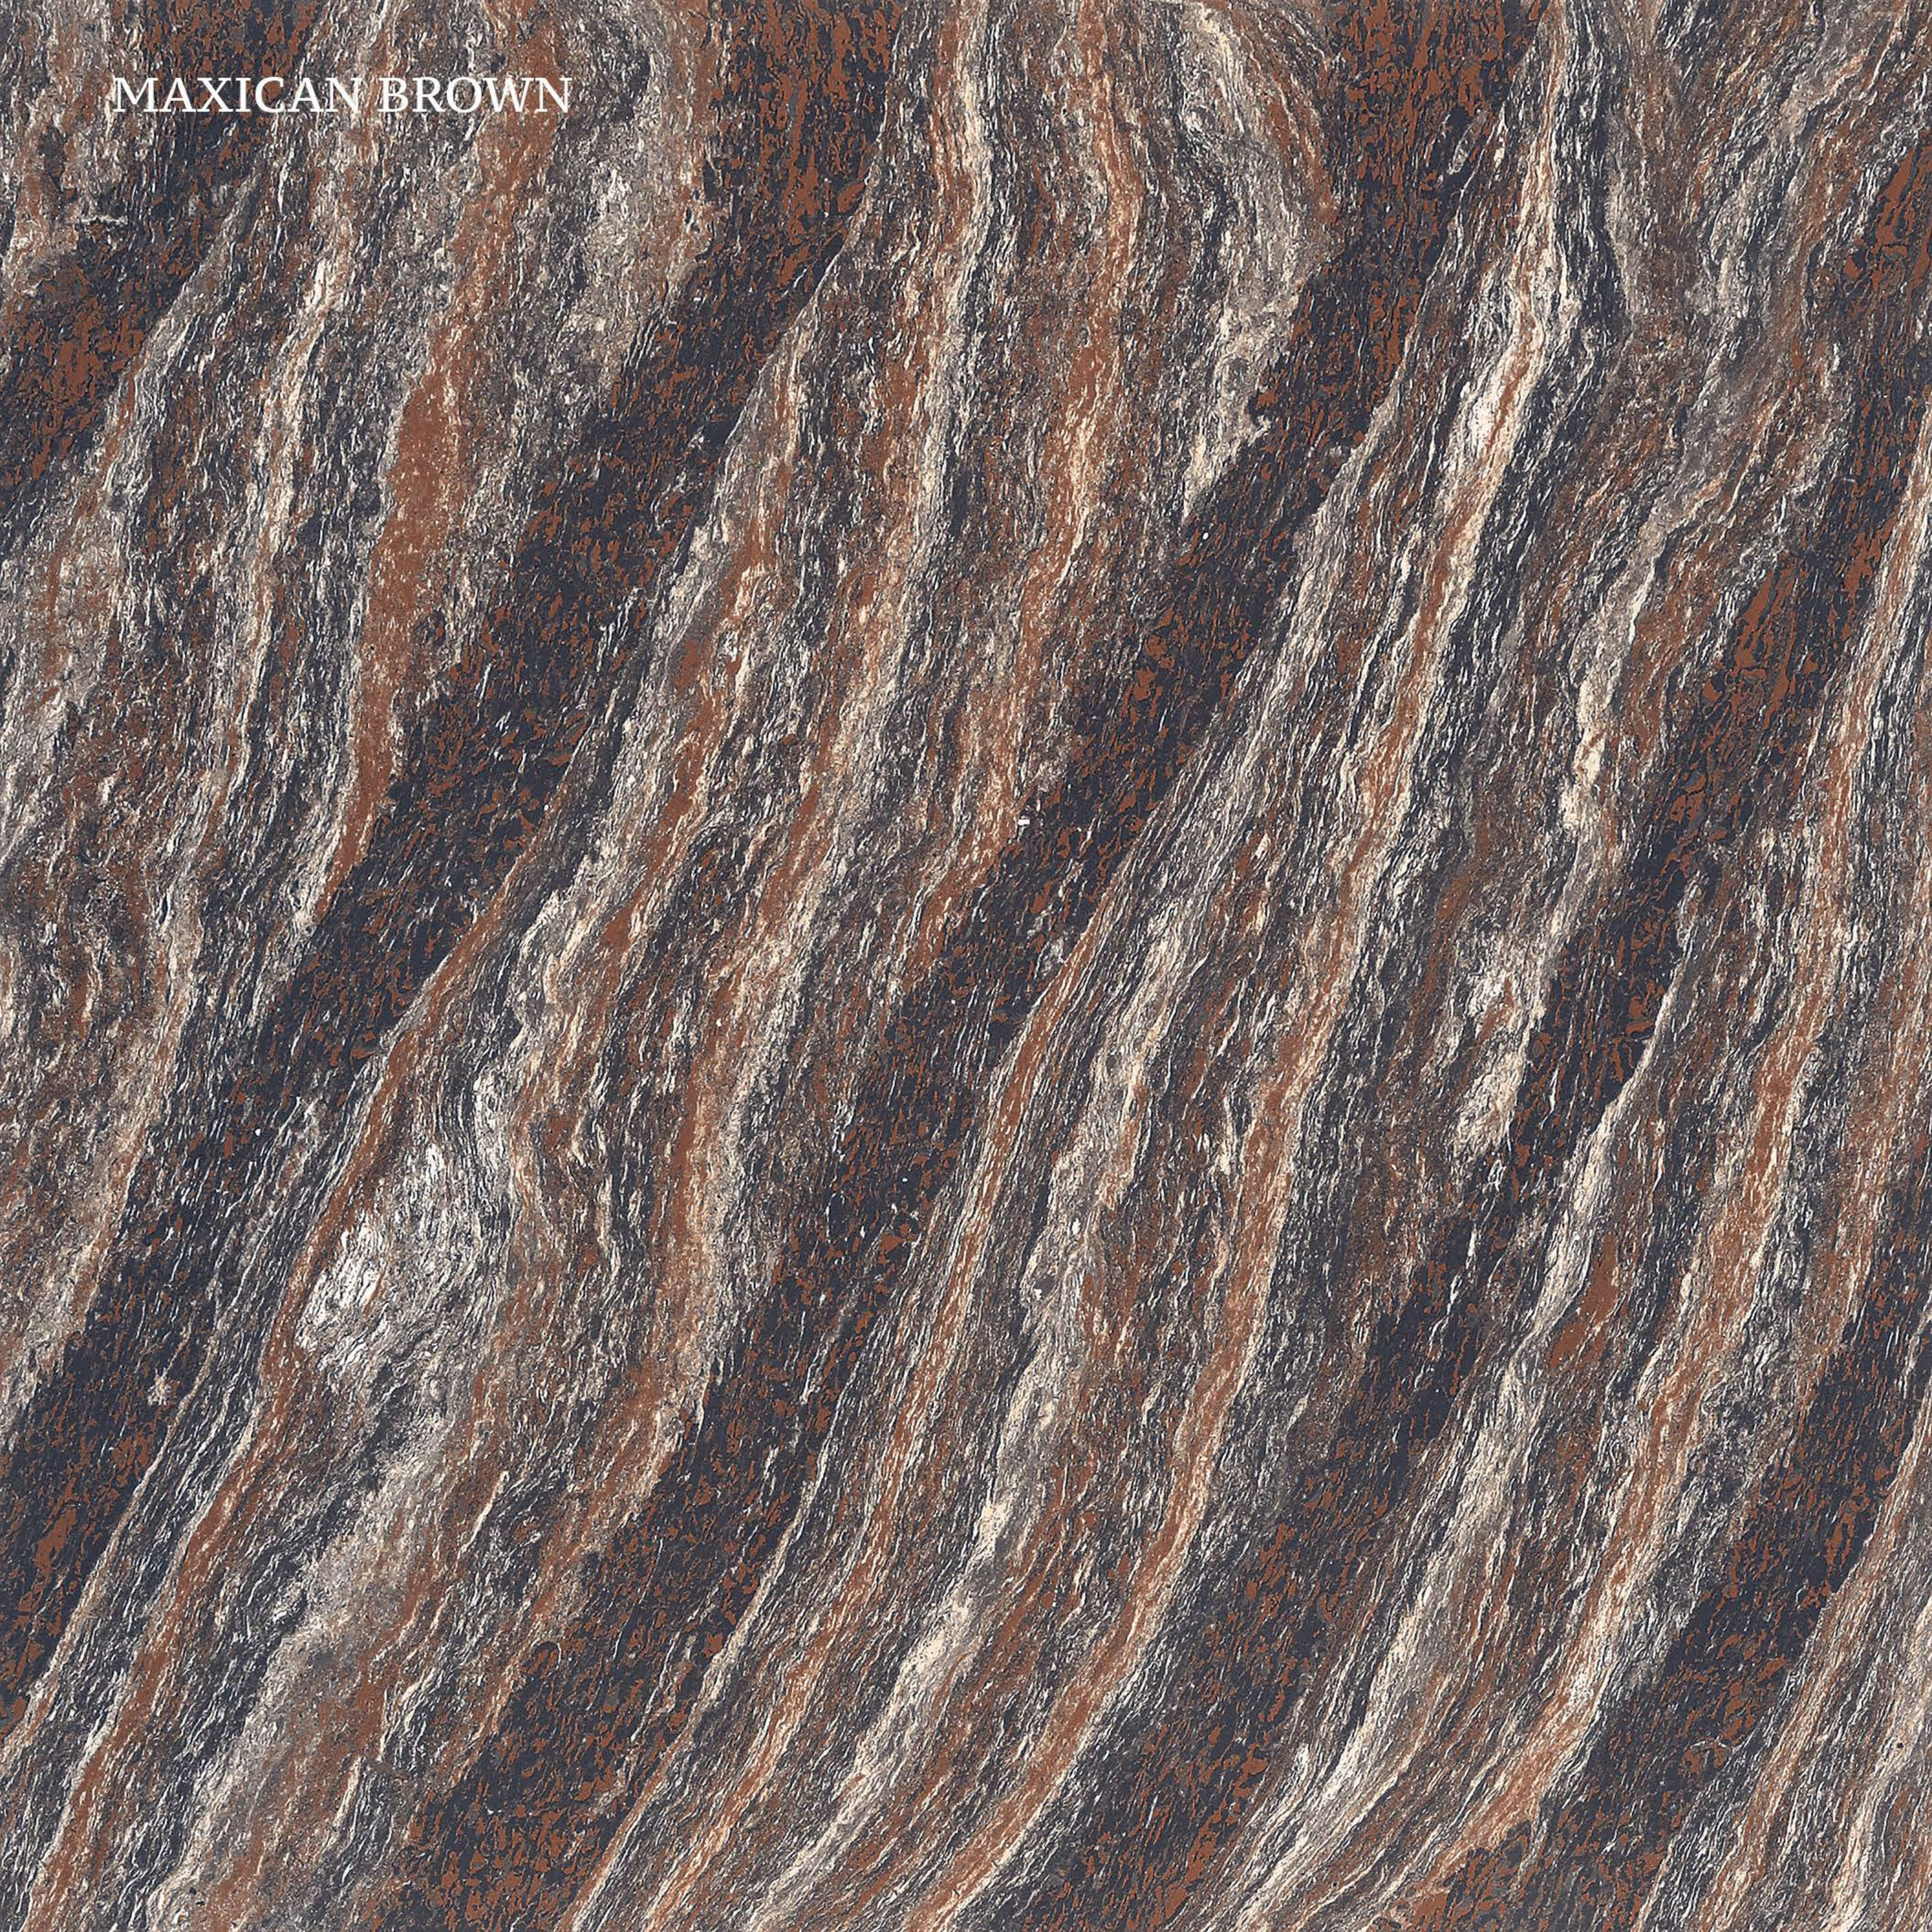

AP TILES

600X600 MM DOUBLE CHARGE

ALEXA BLUE

ALEXA RED

DREGON BLACK

DREGON NERO

MATRIX BLACK

MATRIX GREY

MATRIX RED

MATRIX WHITE

MAXICAN BLACK

MAXICAN BROWN

MAXICAN GREEN

OMNI WHITE

TERRANO BEIGE

TERRANO GREEN

TERRANO GREY

TERRANO RED

TERRANO WHITE

TOPAZ BEIGE

TOPAZ BLUE

TOPAZ CHARCOL

TOPAZ GREEN

TOPAZ PISTA