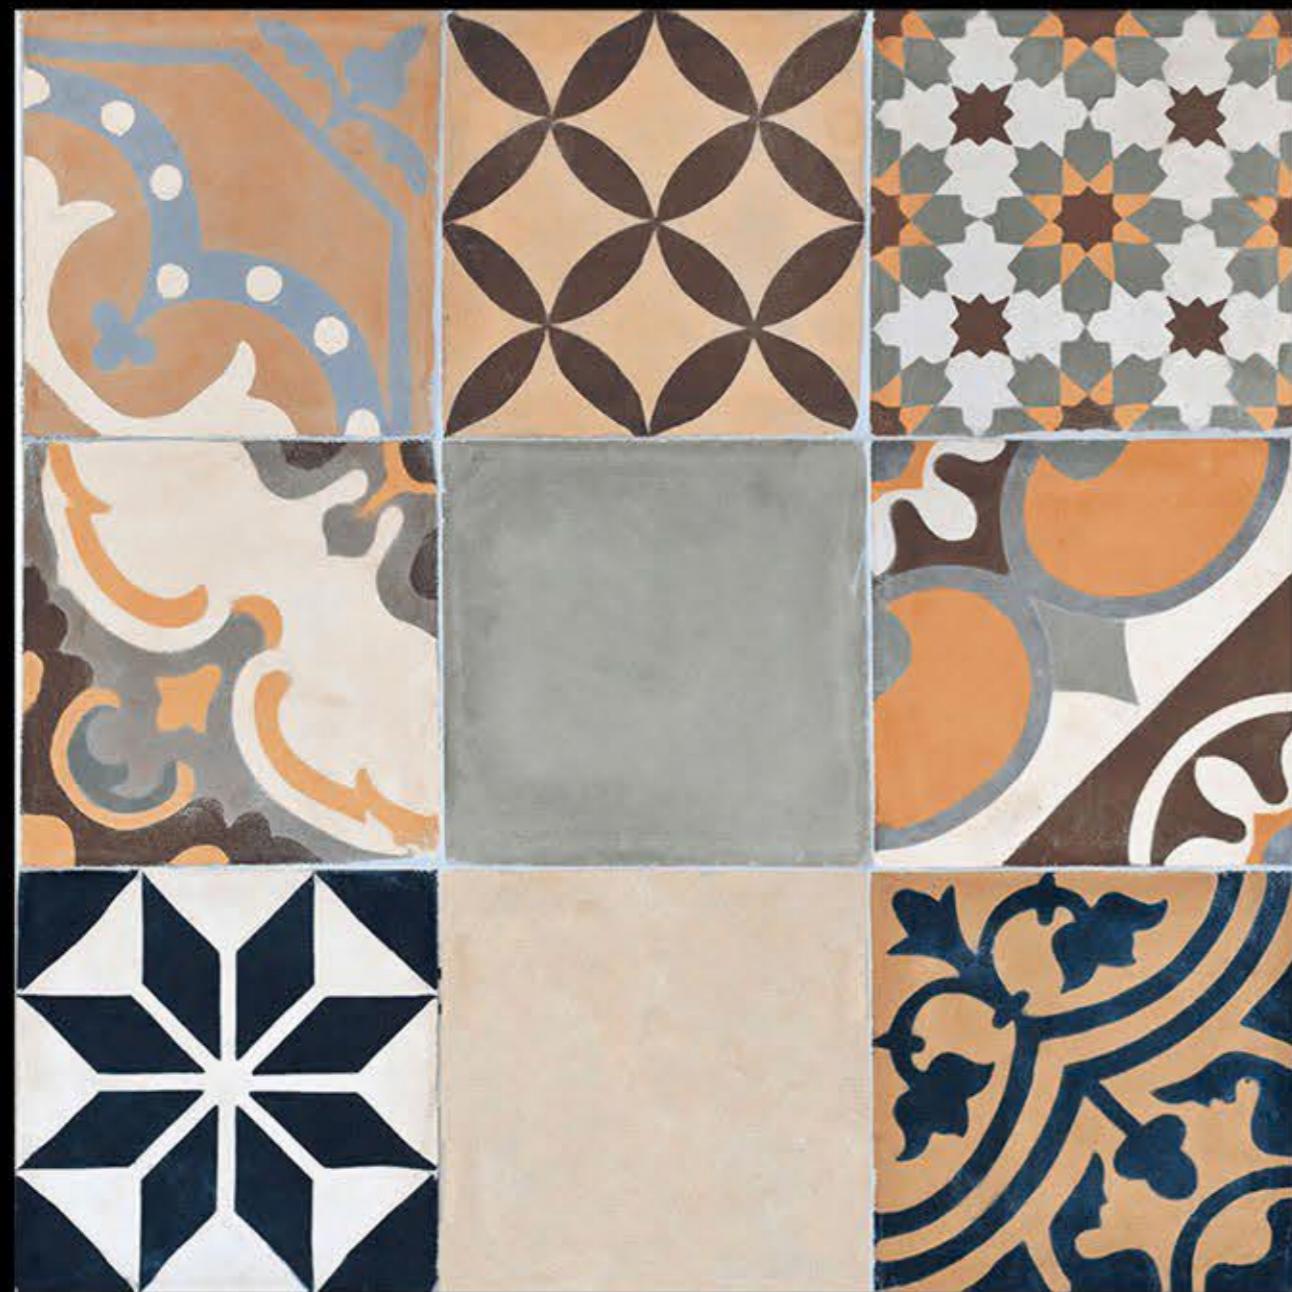

HEAVY DUTY OUT DOOR TILES

400x400 mm

AP TILES

M-104