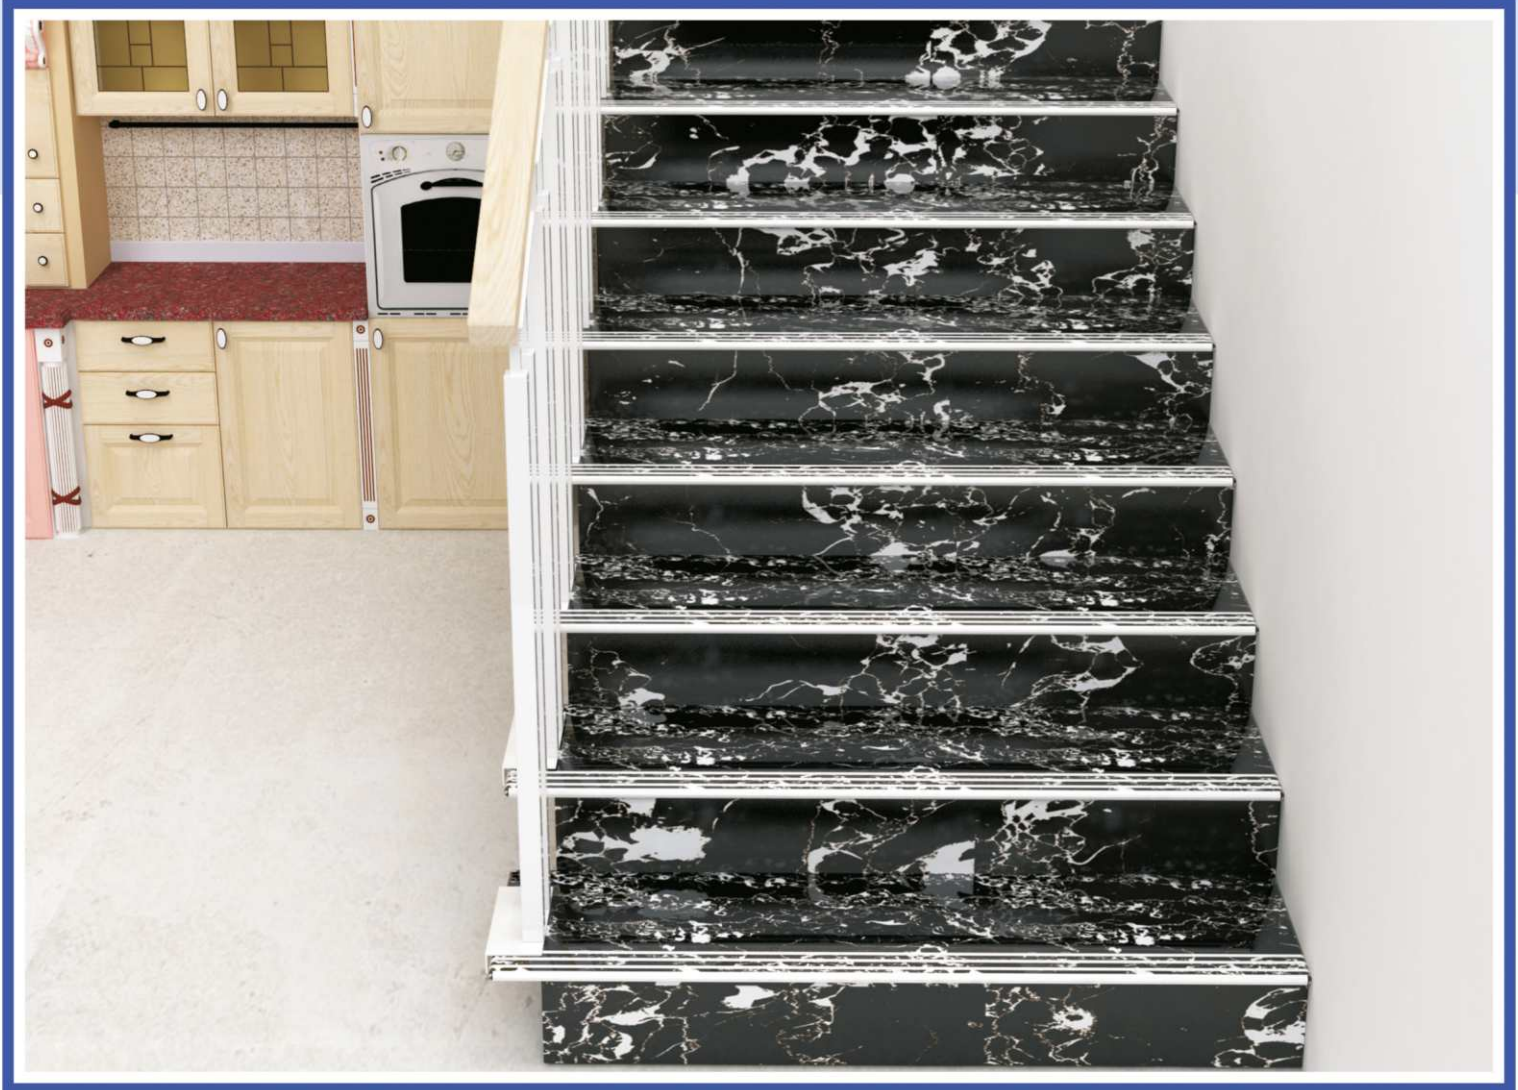

AP TILES

HIGH GLOSS STEP & RISER 4 FEET

1200 X 300 MM

1200 X 200 MM

07