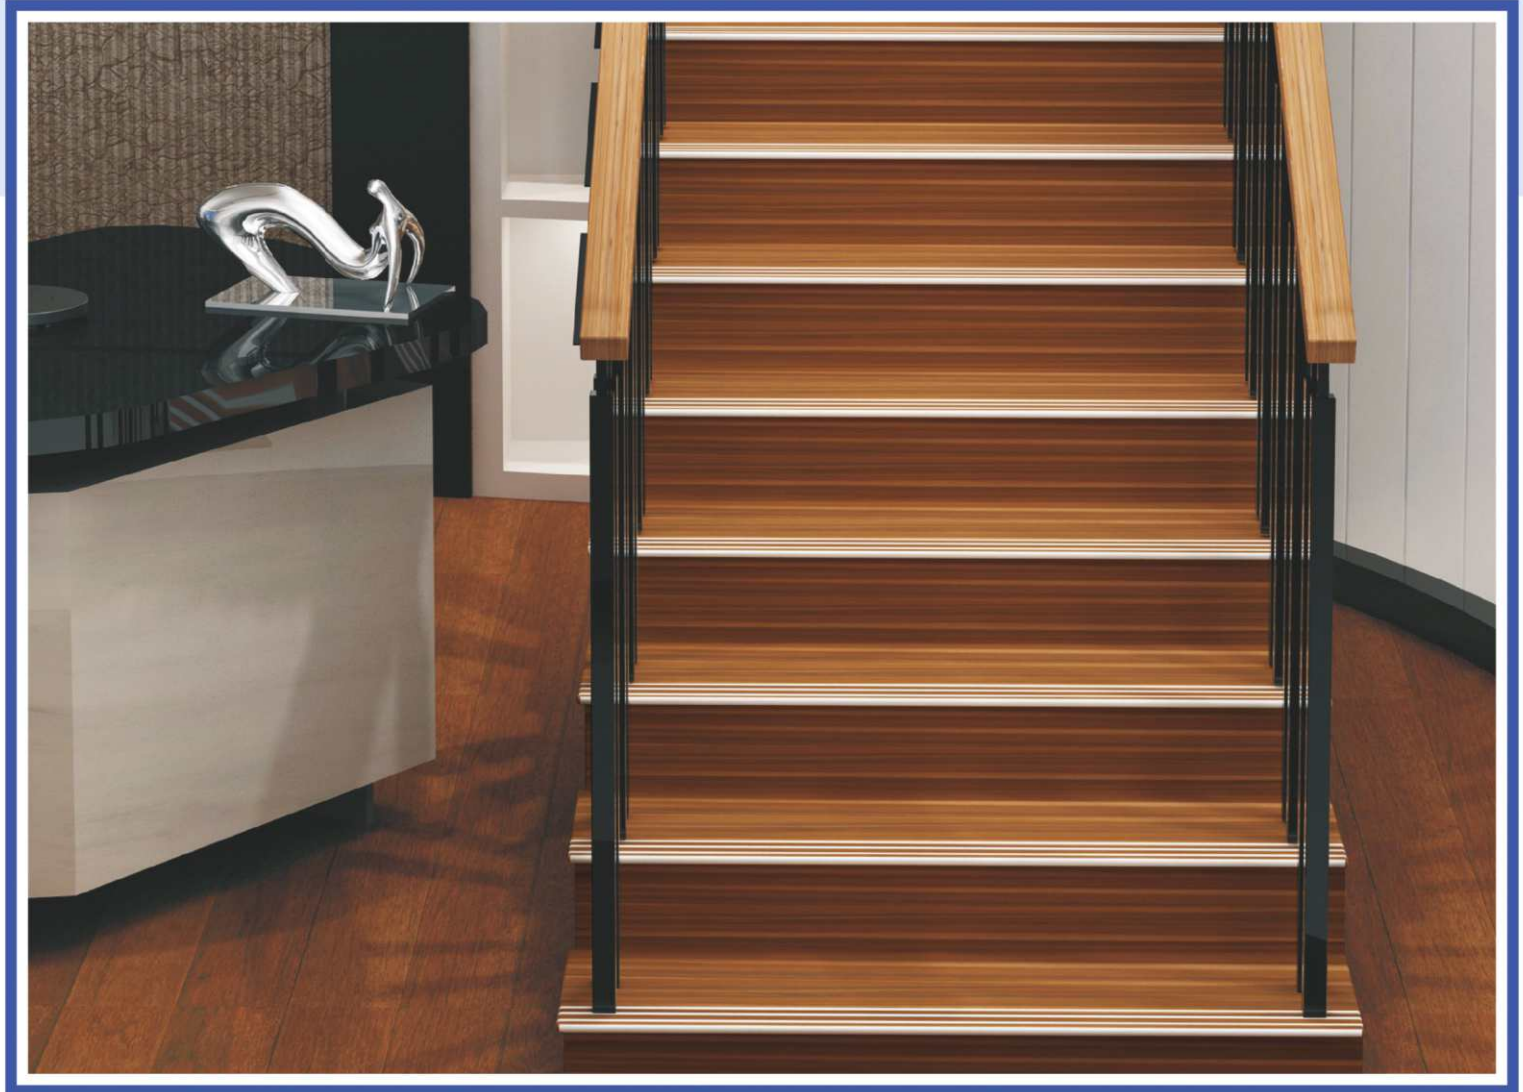

8009

Matt Finish

PRODUCT	SIZE	PACKING	PACKING TYPE	WEIGHT
STEP	1200 x 300 mm	3 Pcs.	CARTOON BOX	24 kg.

AP TILES

MATT STEP & RISER 4 FEET

1200 X 300 MM

1200 X 200 MM

10