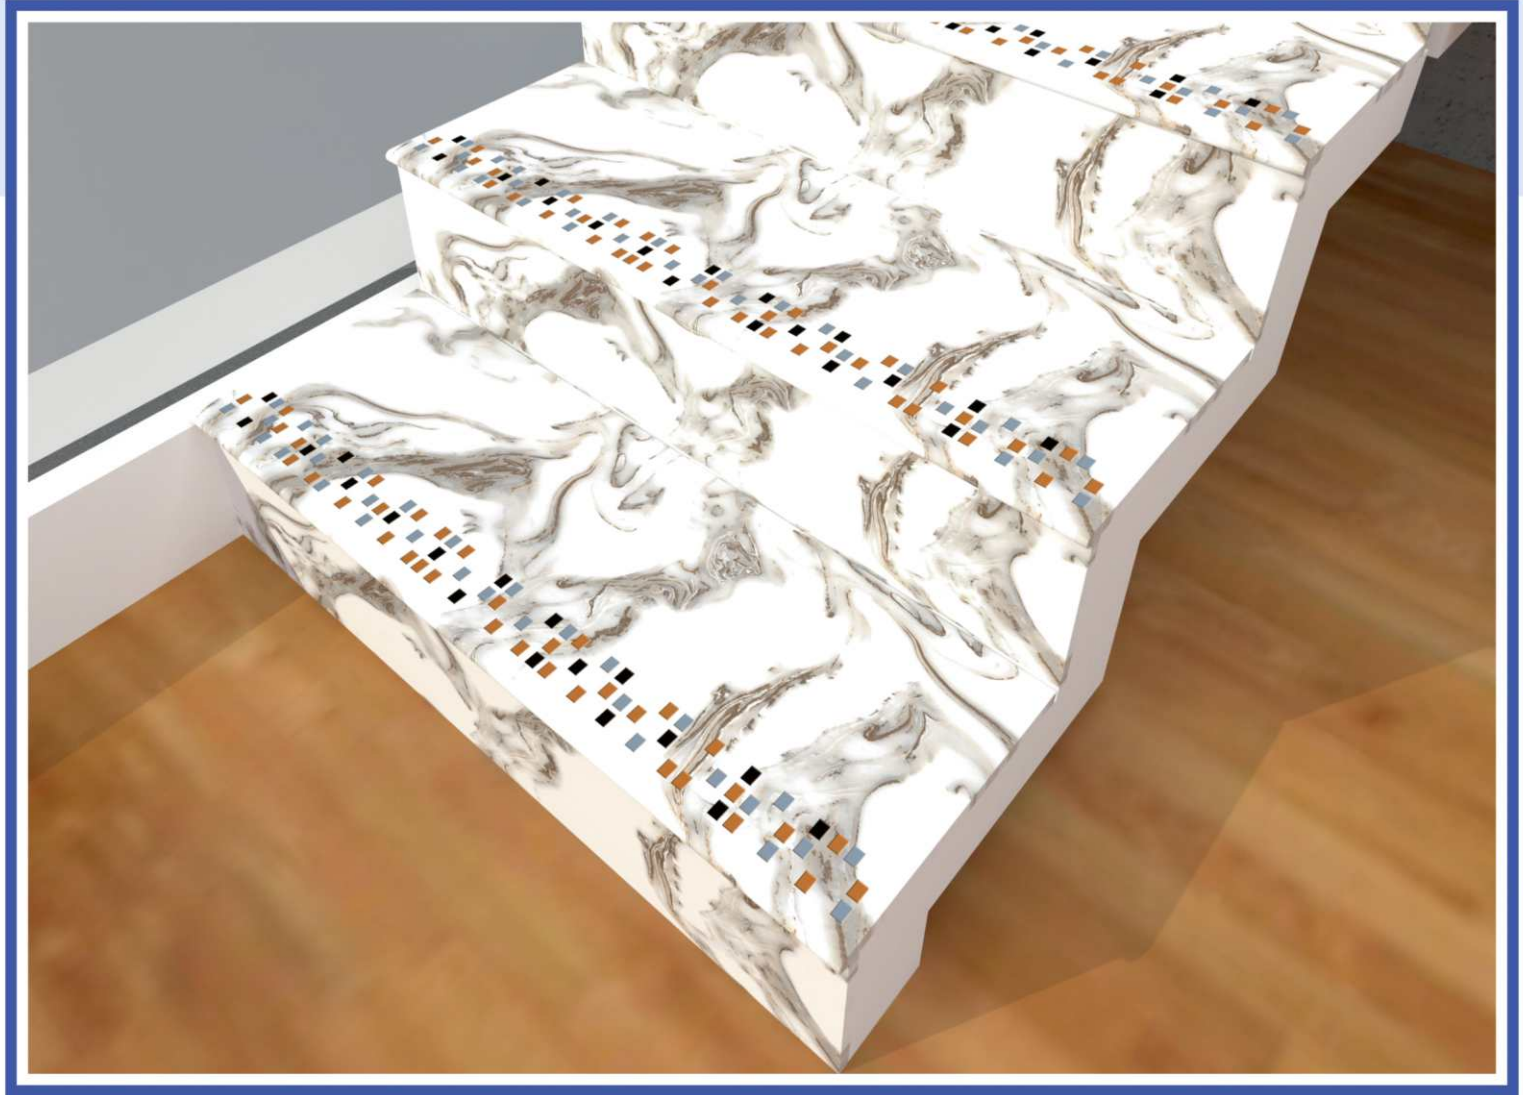

SANITARY WARES

AP TILES

AP TILES

PIXEL STEP & RISER 4 FEET

1200 X 300 MM

1200 X 200 MM

01

7501