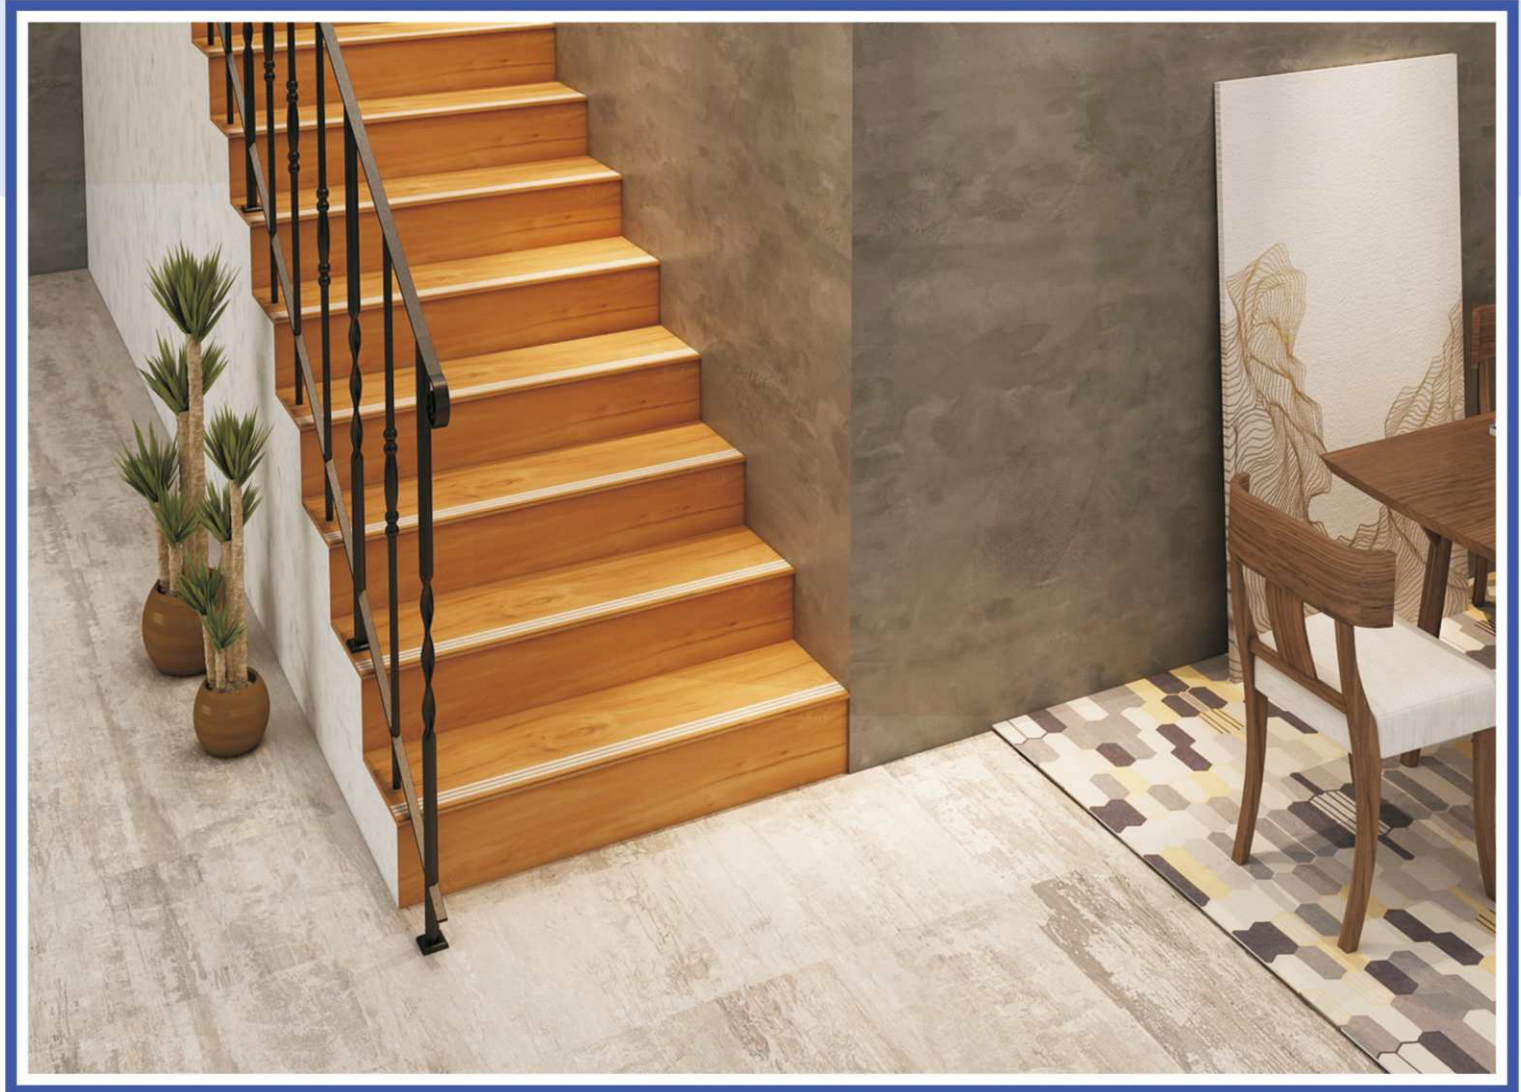

AP TILES

MATT STEP & RISER 4 FEET

1200 X 300 MM

1200 X 200 MM

14