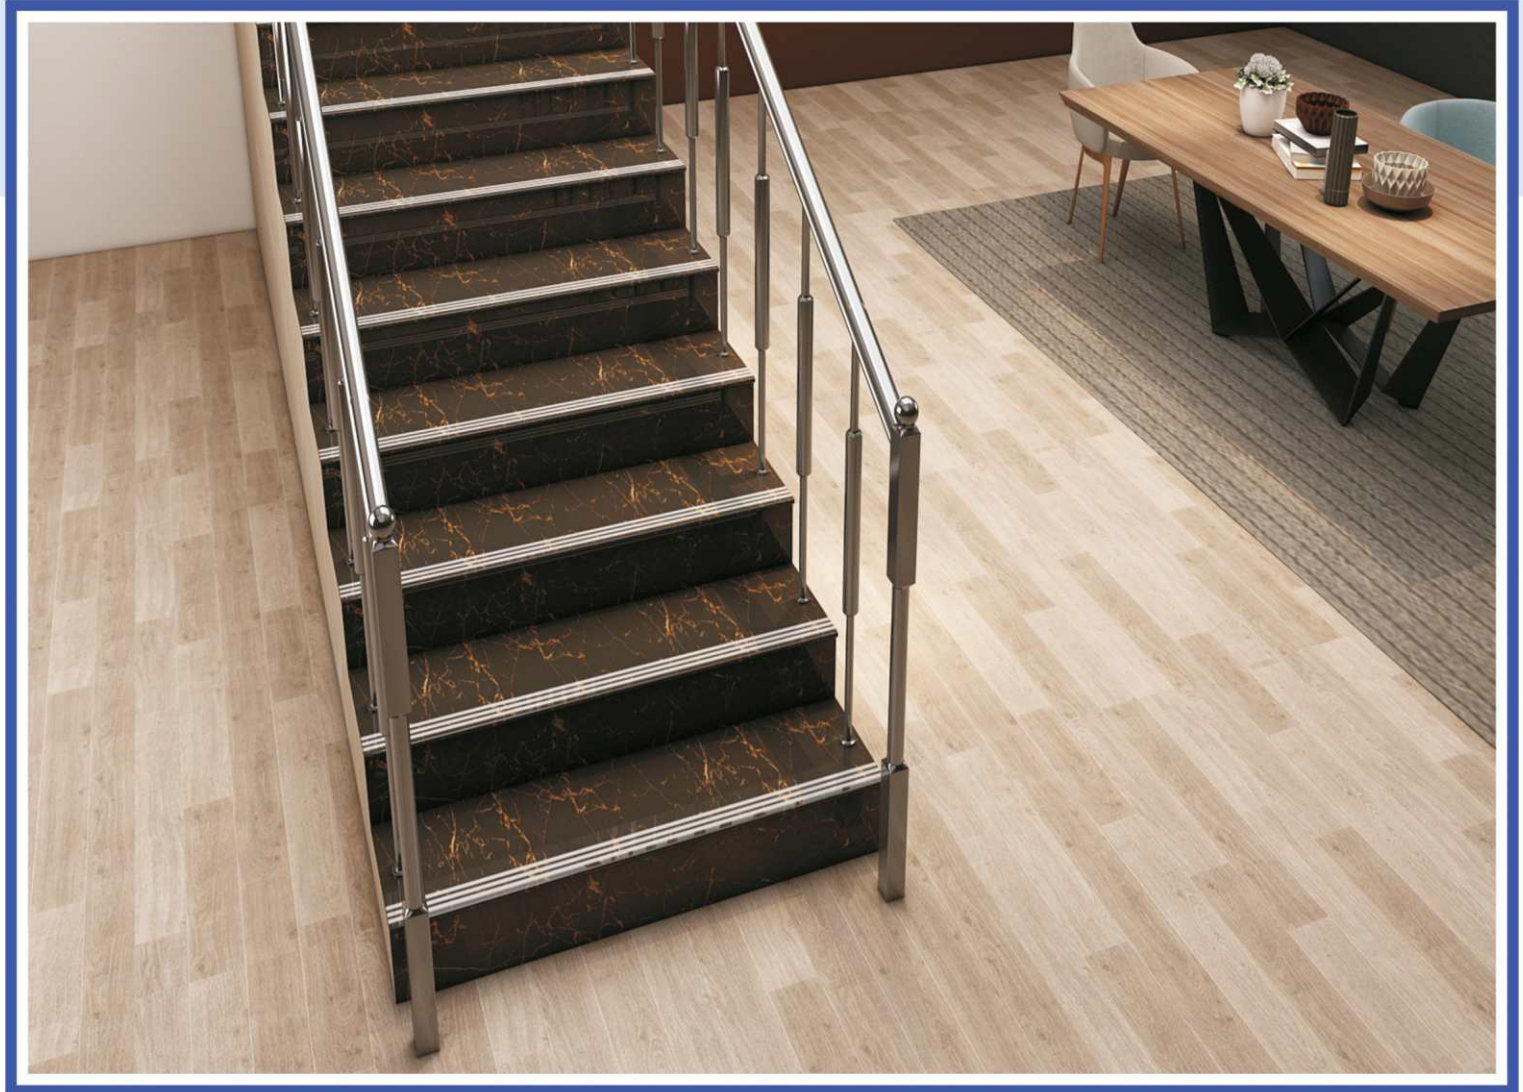

AP TILES

MATT STEP & RISER 4 FEET
1200 X 300 MM
1200 X 200 MM

12