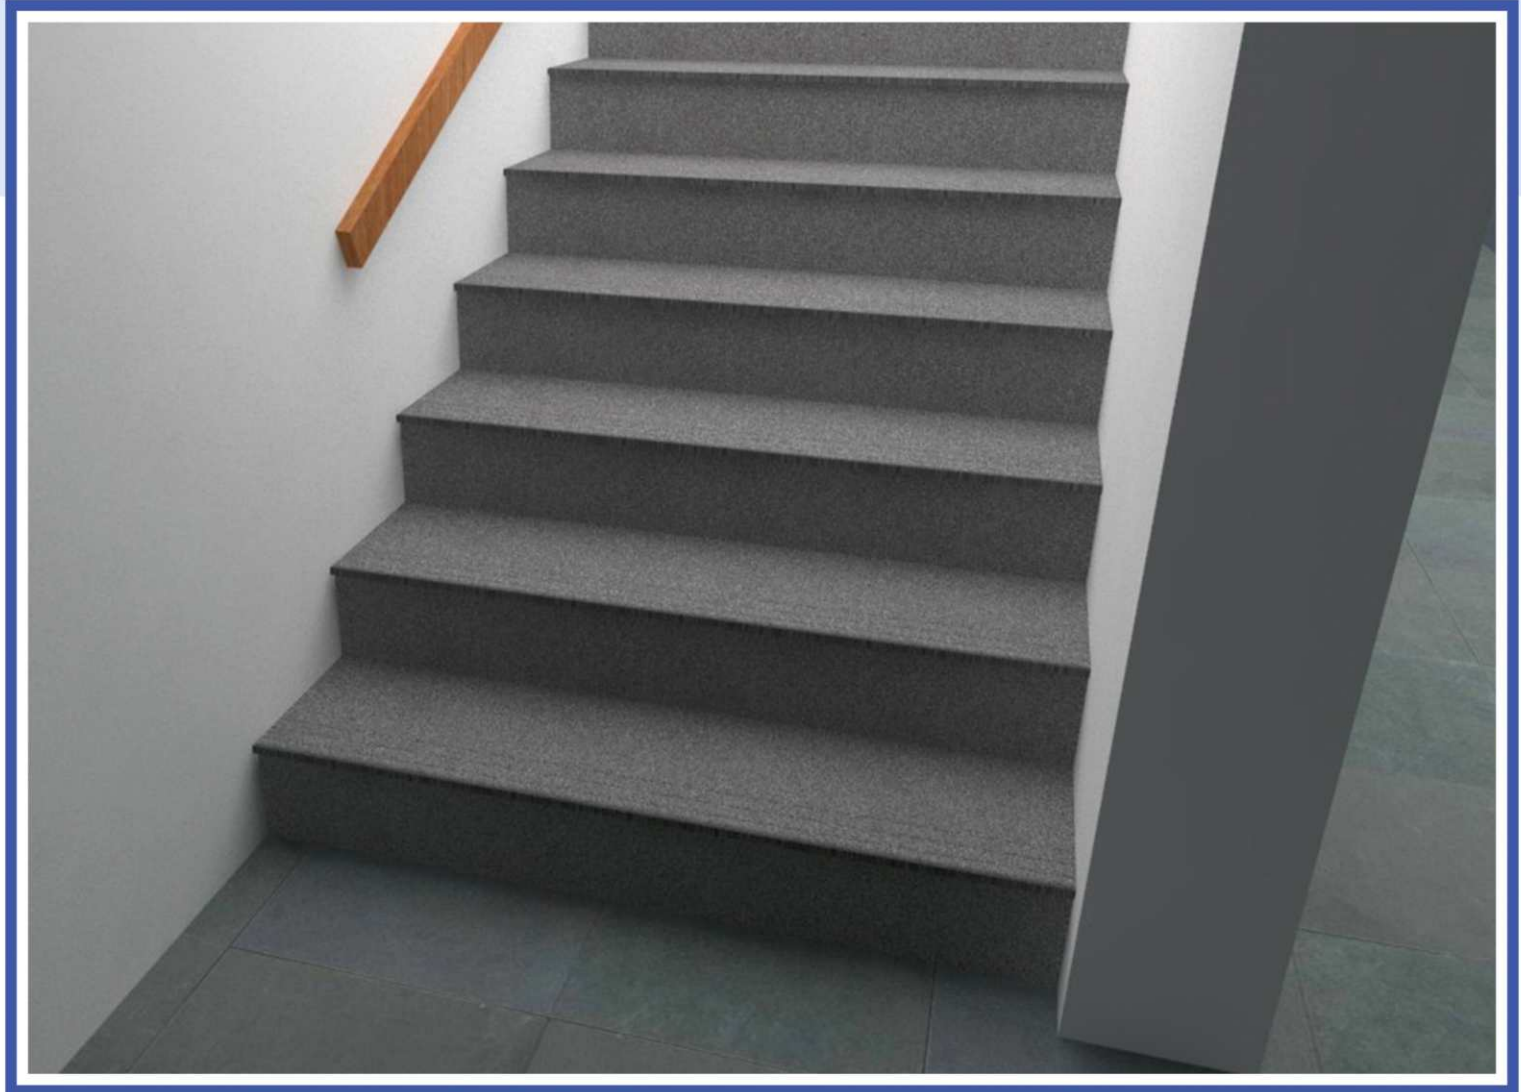

Matt Finish

PRODUCT	SIZE	PACKING	PACKING TYPE	WEIGHT
STEP	1200 x 300 mm	3 Pcs.	CARTOON BOX	24 kg.

AP TILES

FULL BODY STEP & RISER 4 FEET

1200 X 300 MM

1200 X 200 MM

17

GREY