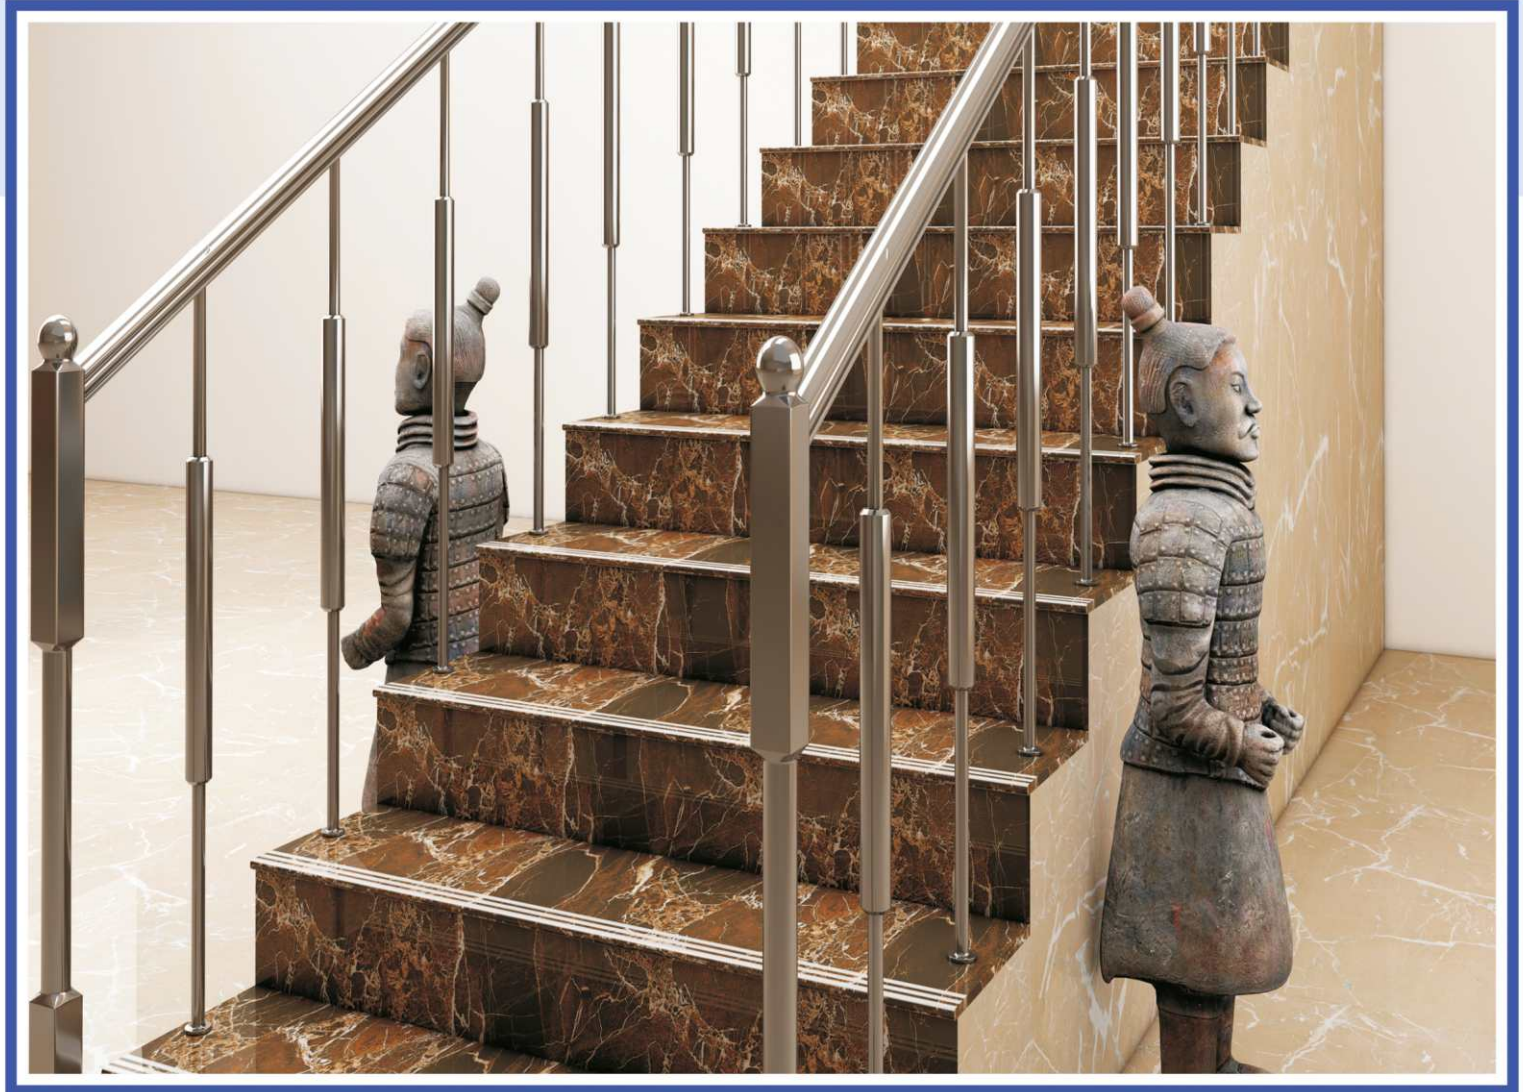

HIGH GLOSS STEP & RISER 4 FEET

1200 X 300 MM

1200 X 200 MM

06

6049

High Gloss Finish

PRODUCT
STEP

SIZE
1200 x 300 mm