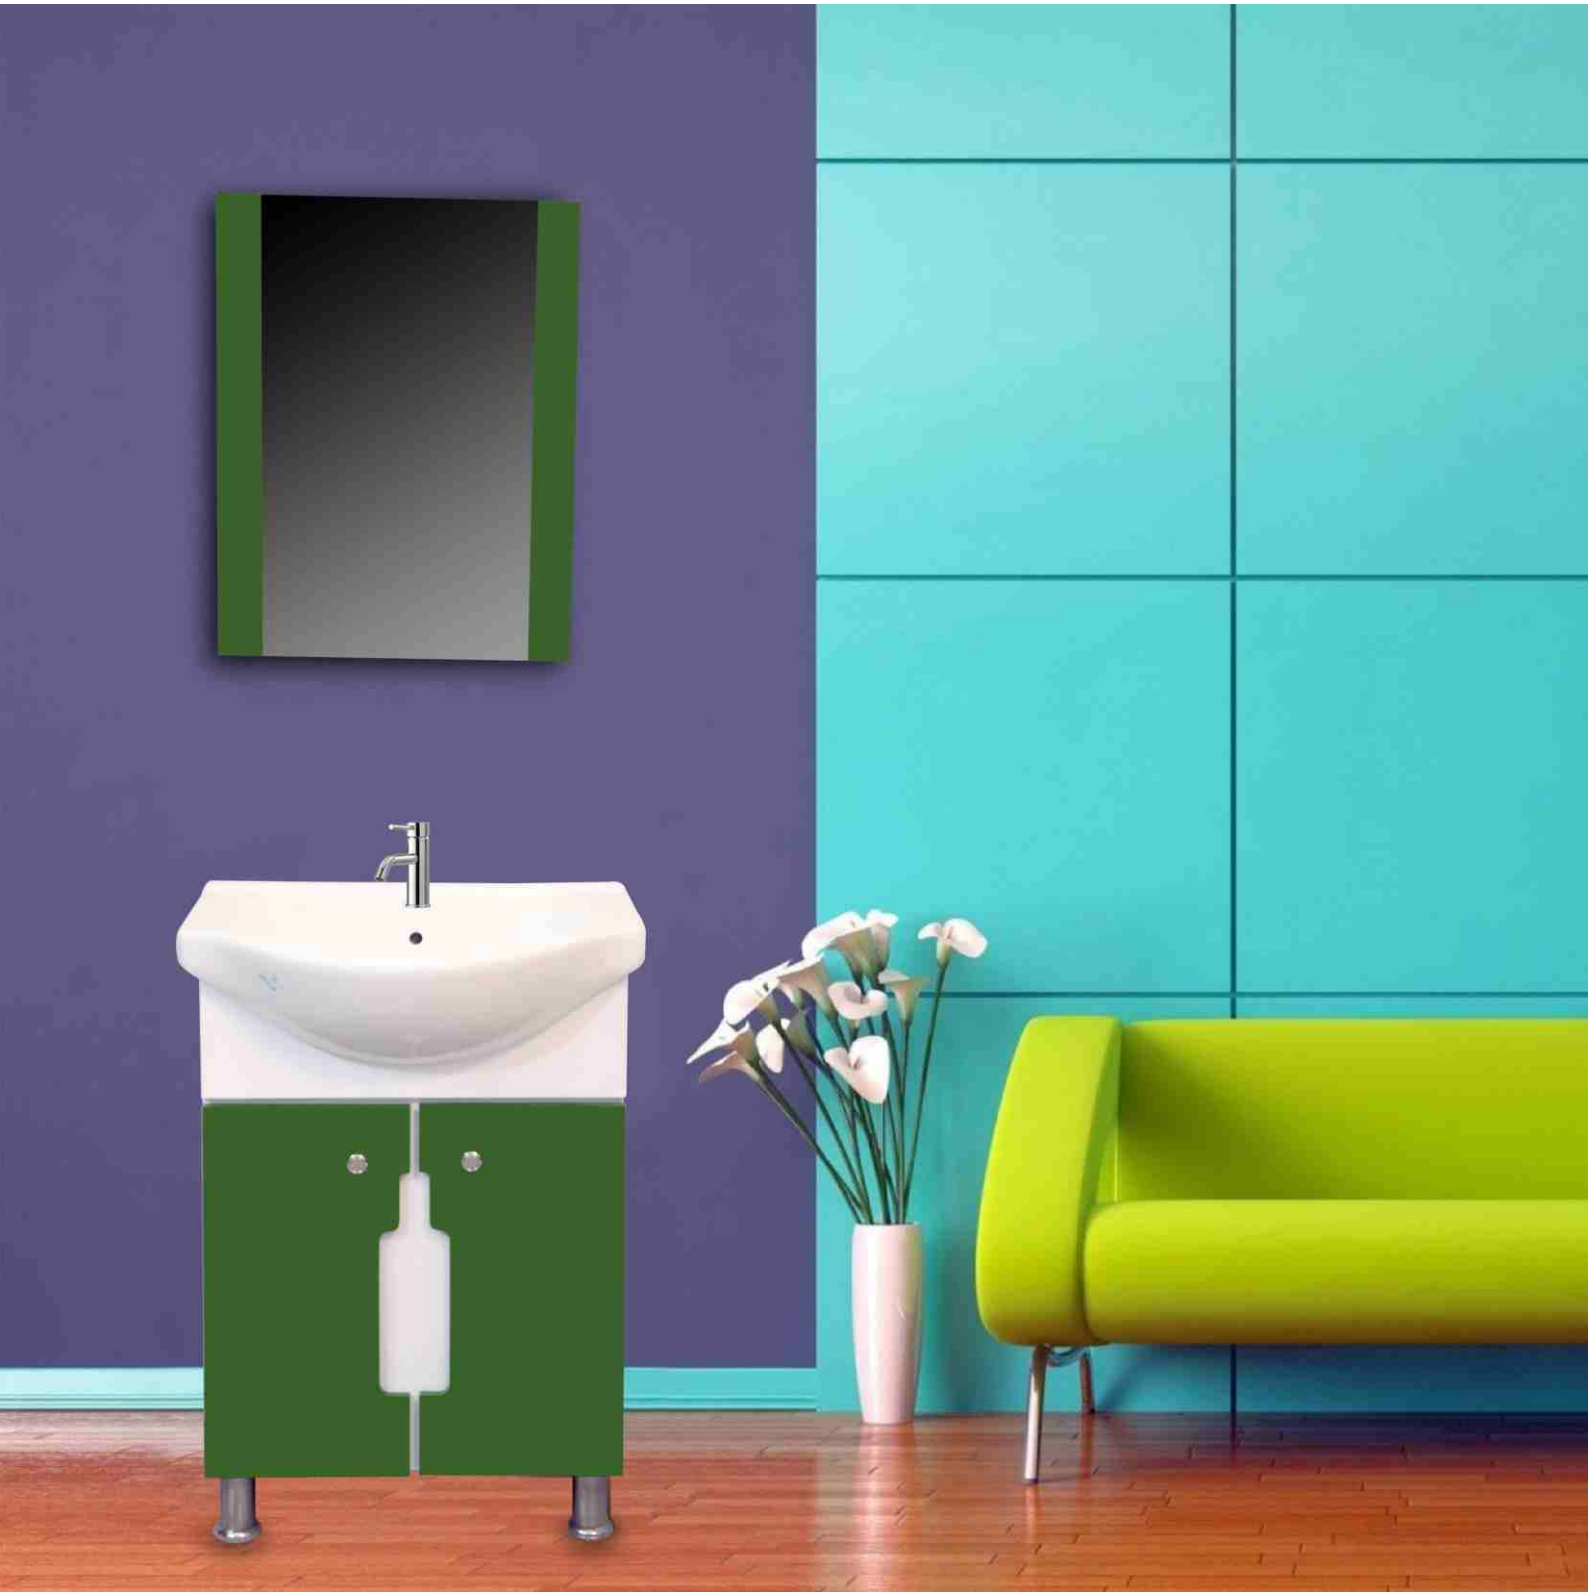

AP TILES

Floor Mounted
PVC CABINET VANITY

MODEL- R017
M.R.P. 8000/-

COLOR - Green & White
CABINET - 755x520x300 mm

MIRROR - 600x380 mm

Also Available Colour