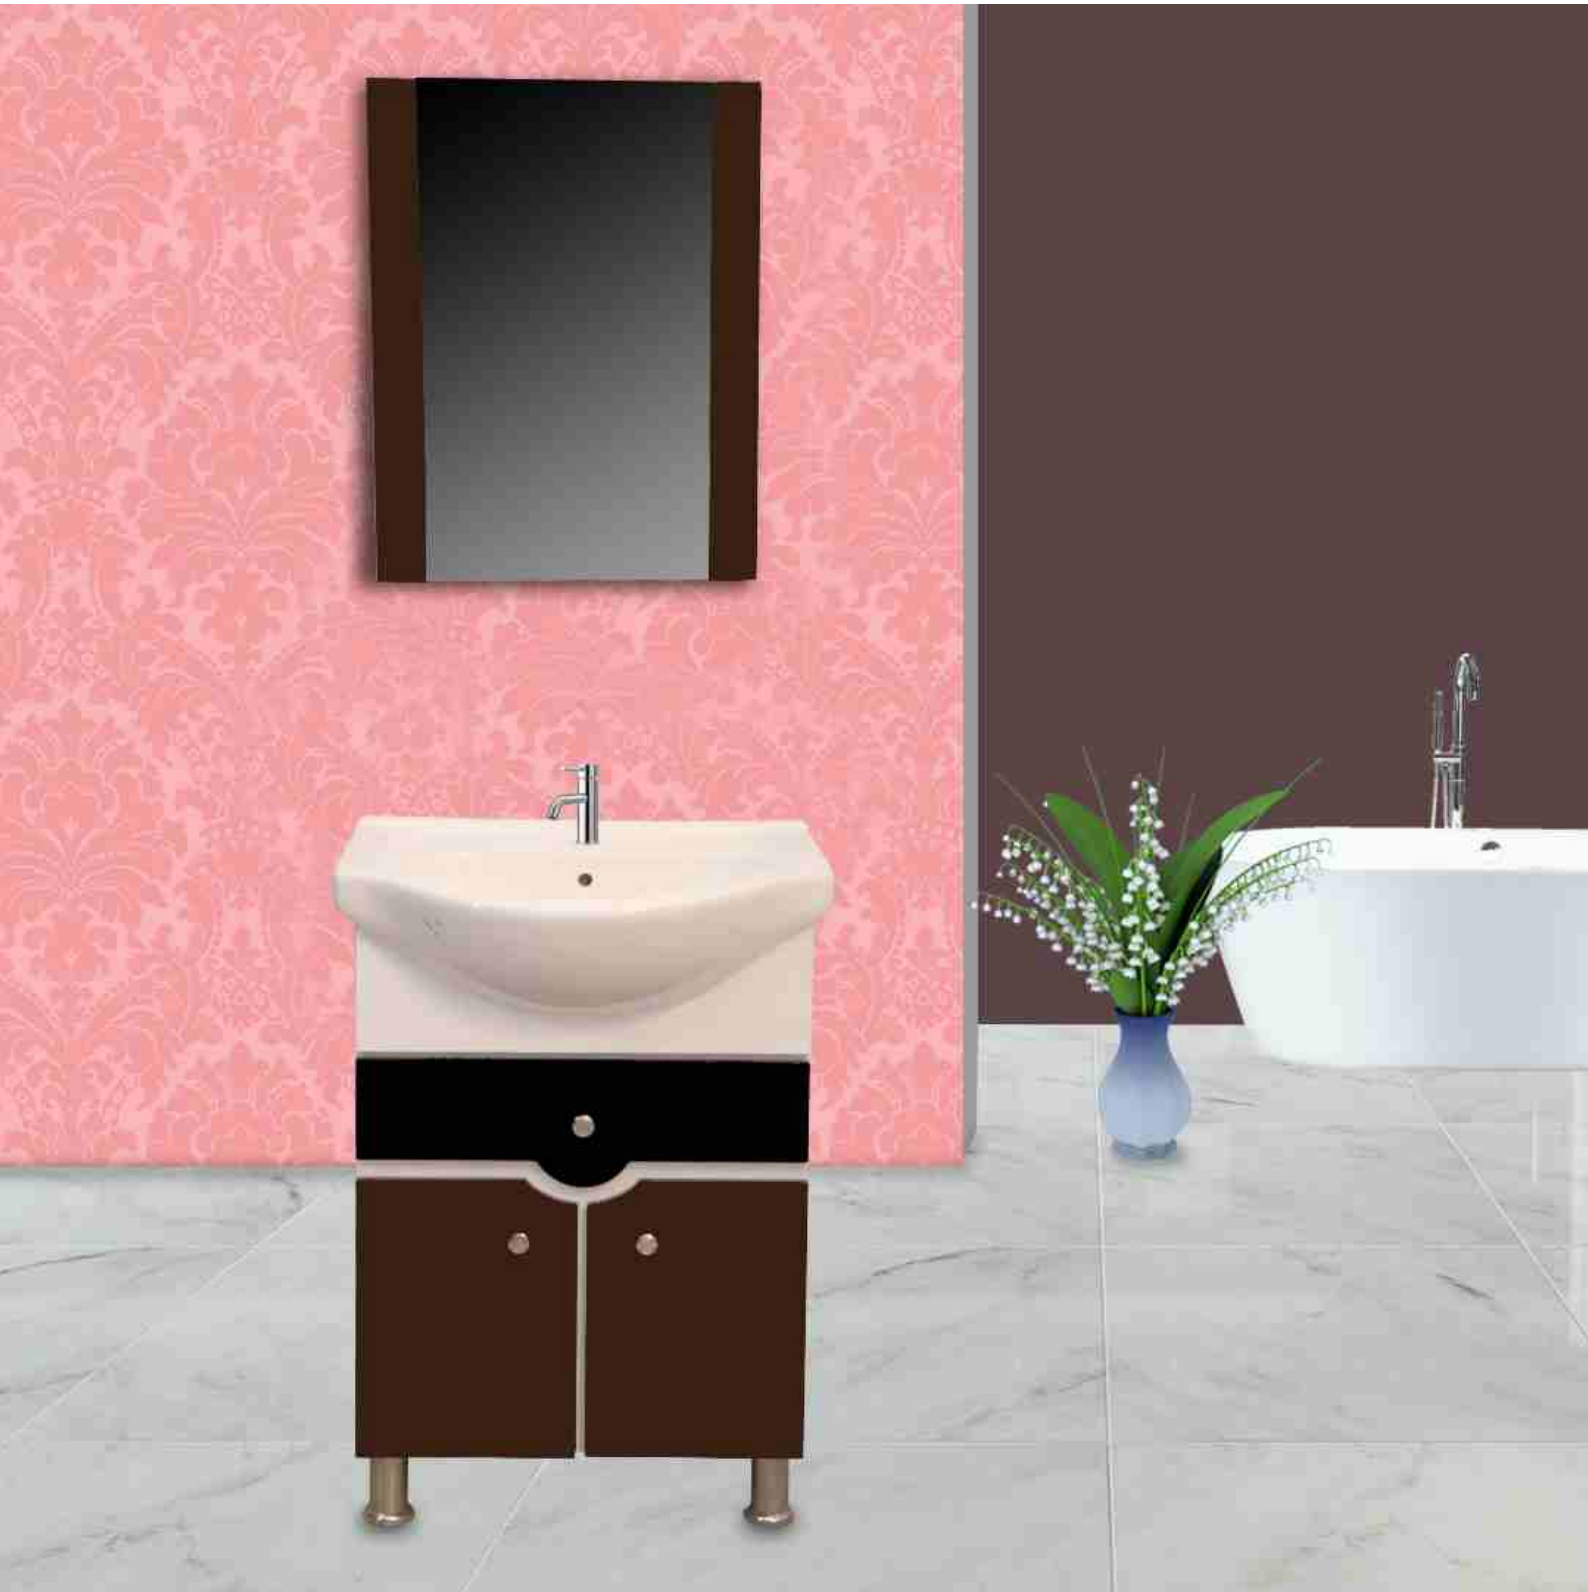

AP TILES

Floor Mounted
PVC CABINET VANITY

MODEL- R014
M.R.P. 8400/-

COLOR - Brown & White
CABINET - 755x520x300 mm

MIRROR - 600x380 mm

Also Available Colour