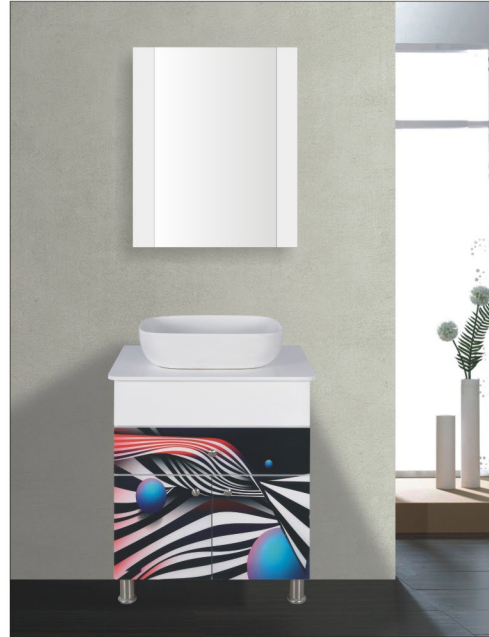

MIRROR SIZE  
600x380mm

AVAILABLE COLOR

**AP TILES**

**PVC & MARBLE**  
— CABINET VANITY —

**MODEL - 307**

COLOR : 3D Printed  
SIZE : 600x775x450mm  
PRICE : **10850** Rs.

**MODEL - 308**

COLOR : 3D Printed  
SIZE : 600x775x450mm  
PRICE : **10850** Rs.

**MODEL - 309**

COLOR : 3D Printed  
SIZE : 600x775x450mm  
PRICE : **10850** Rs.

MIRROR SIZE  
**600x380mm**

AVAILABLE COLOR