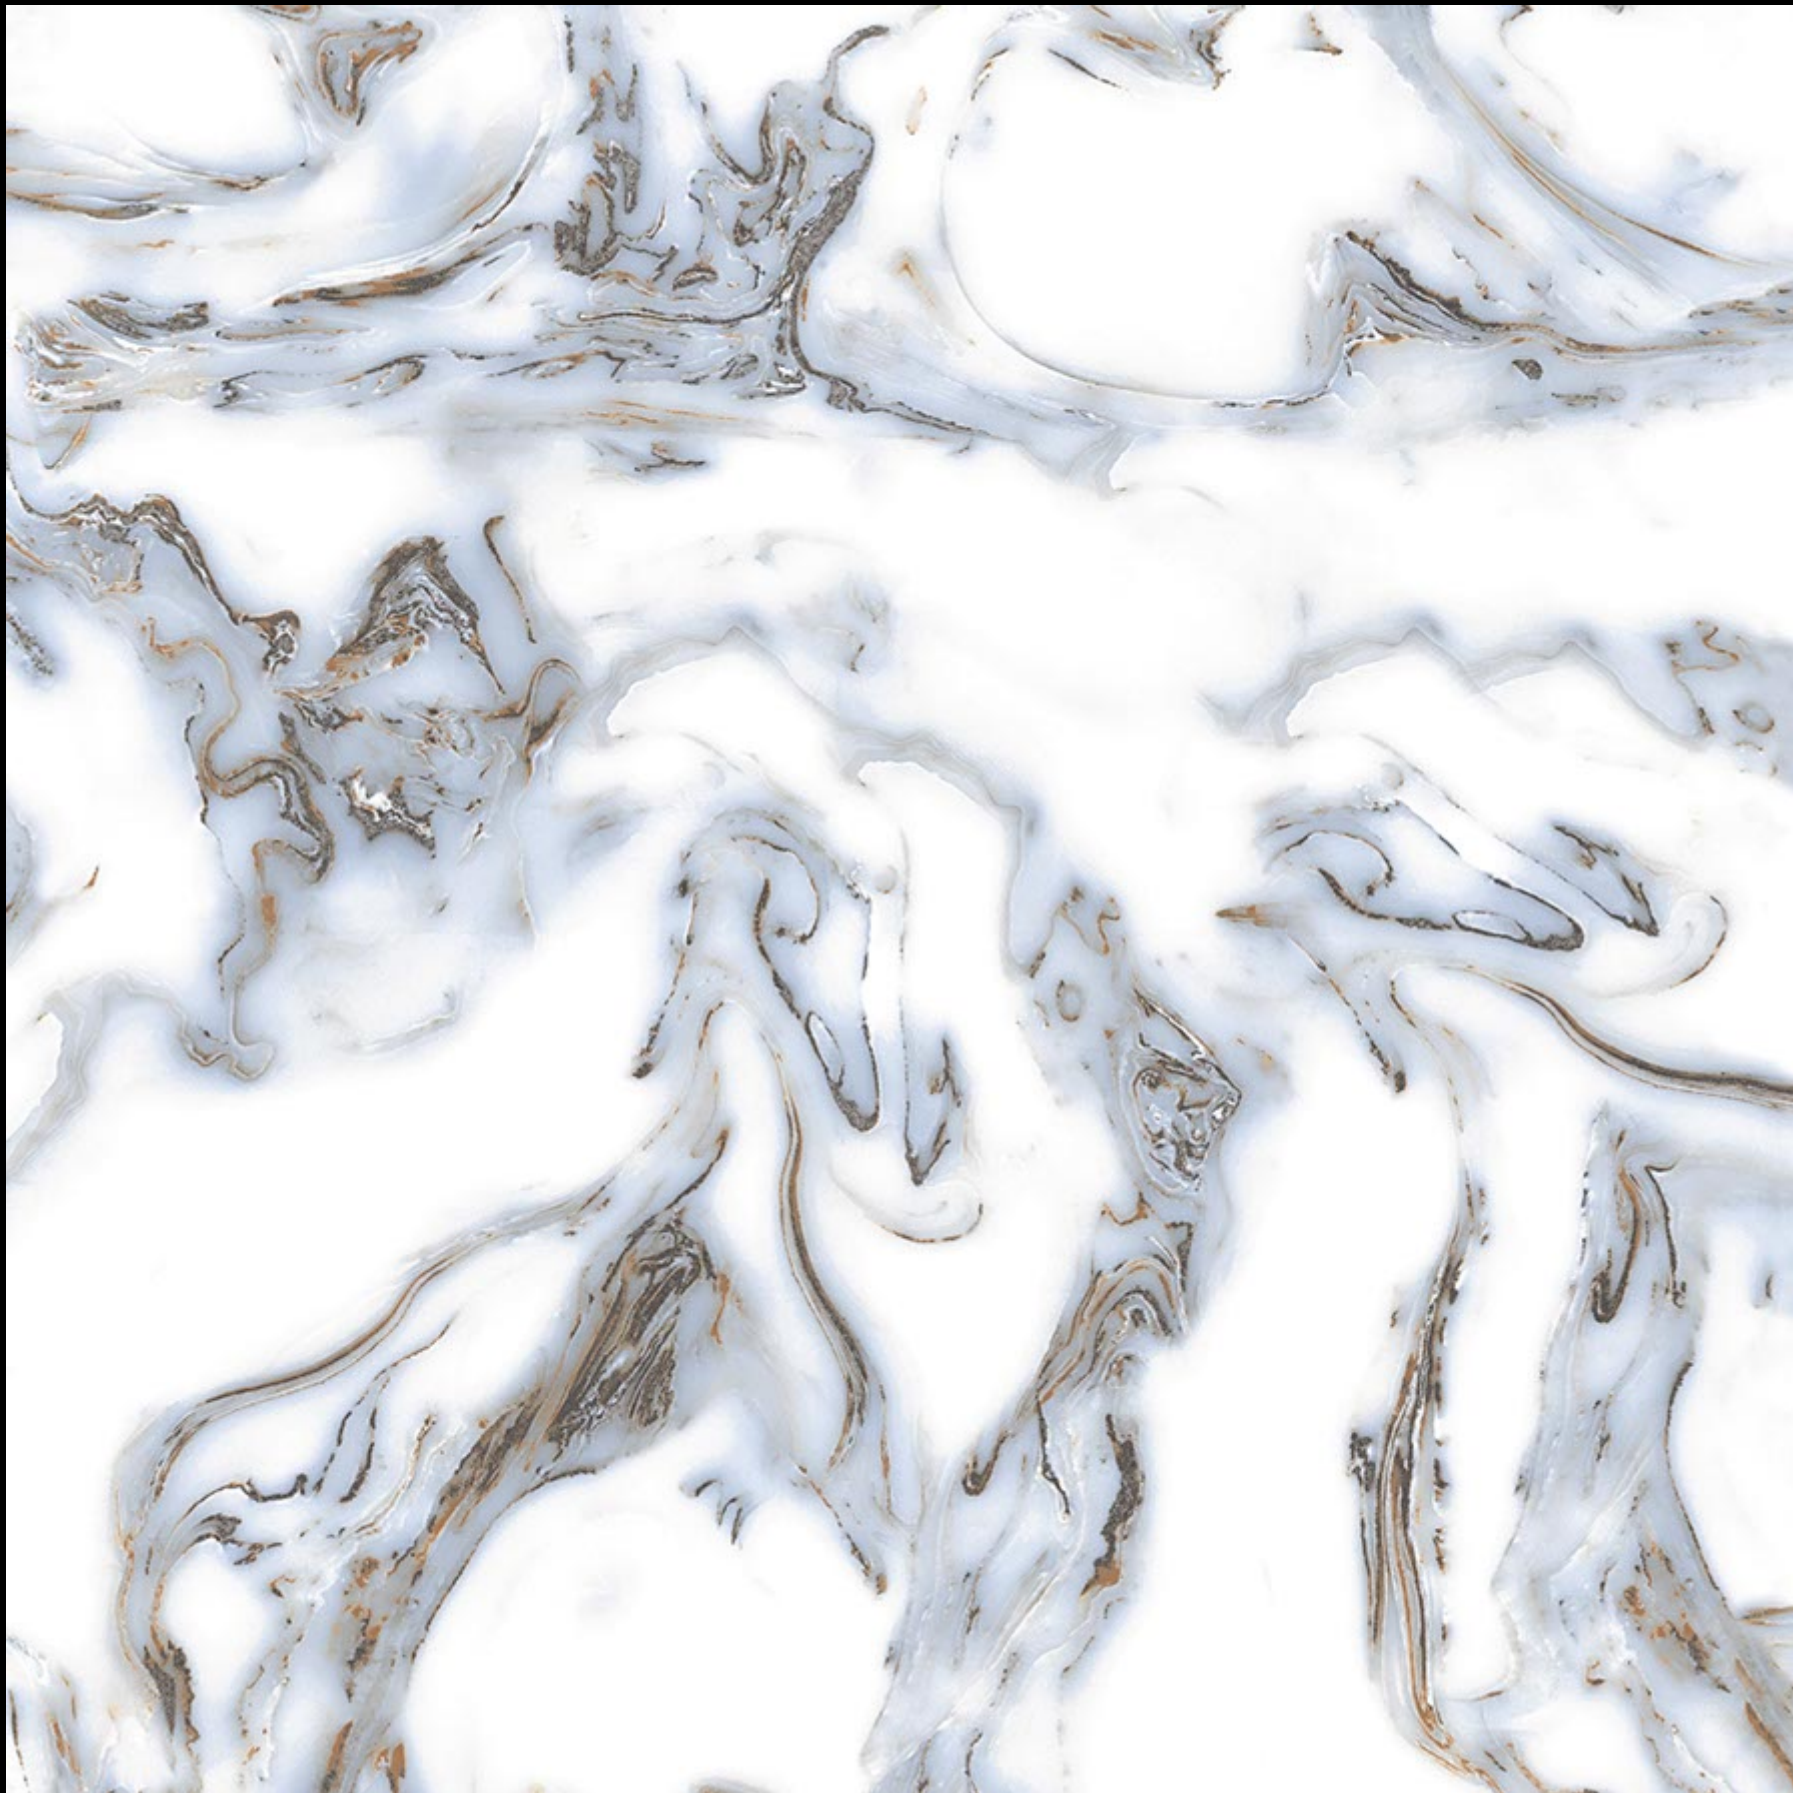

Foresta Blue