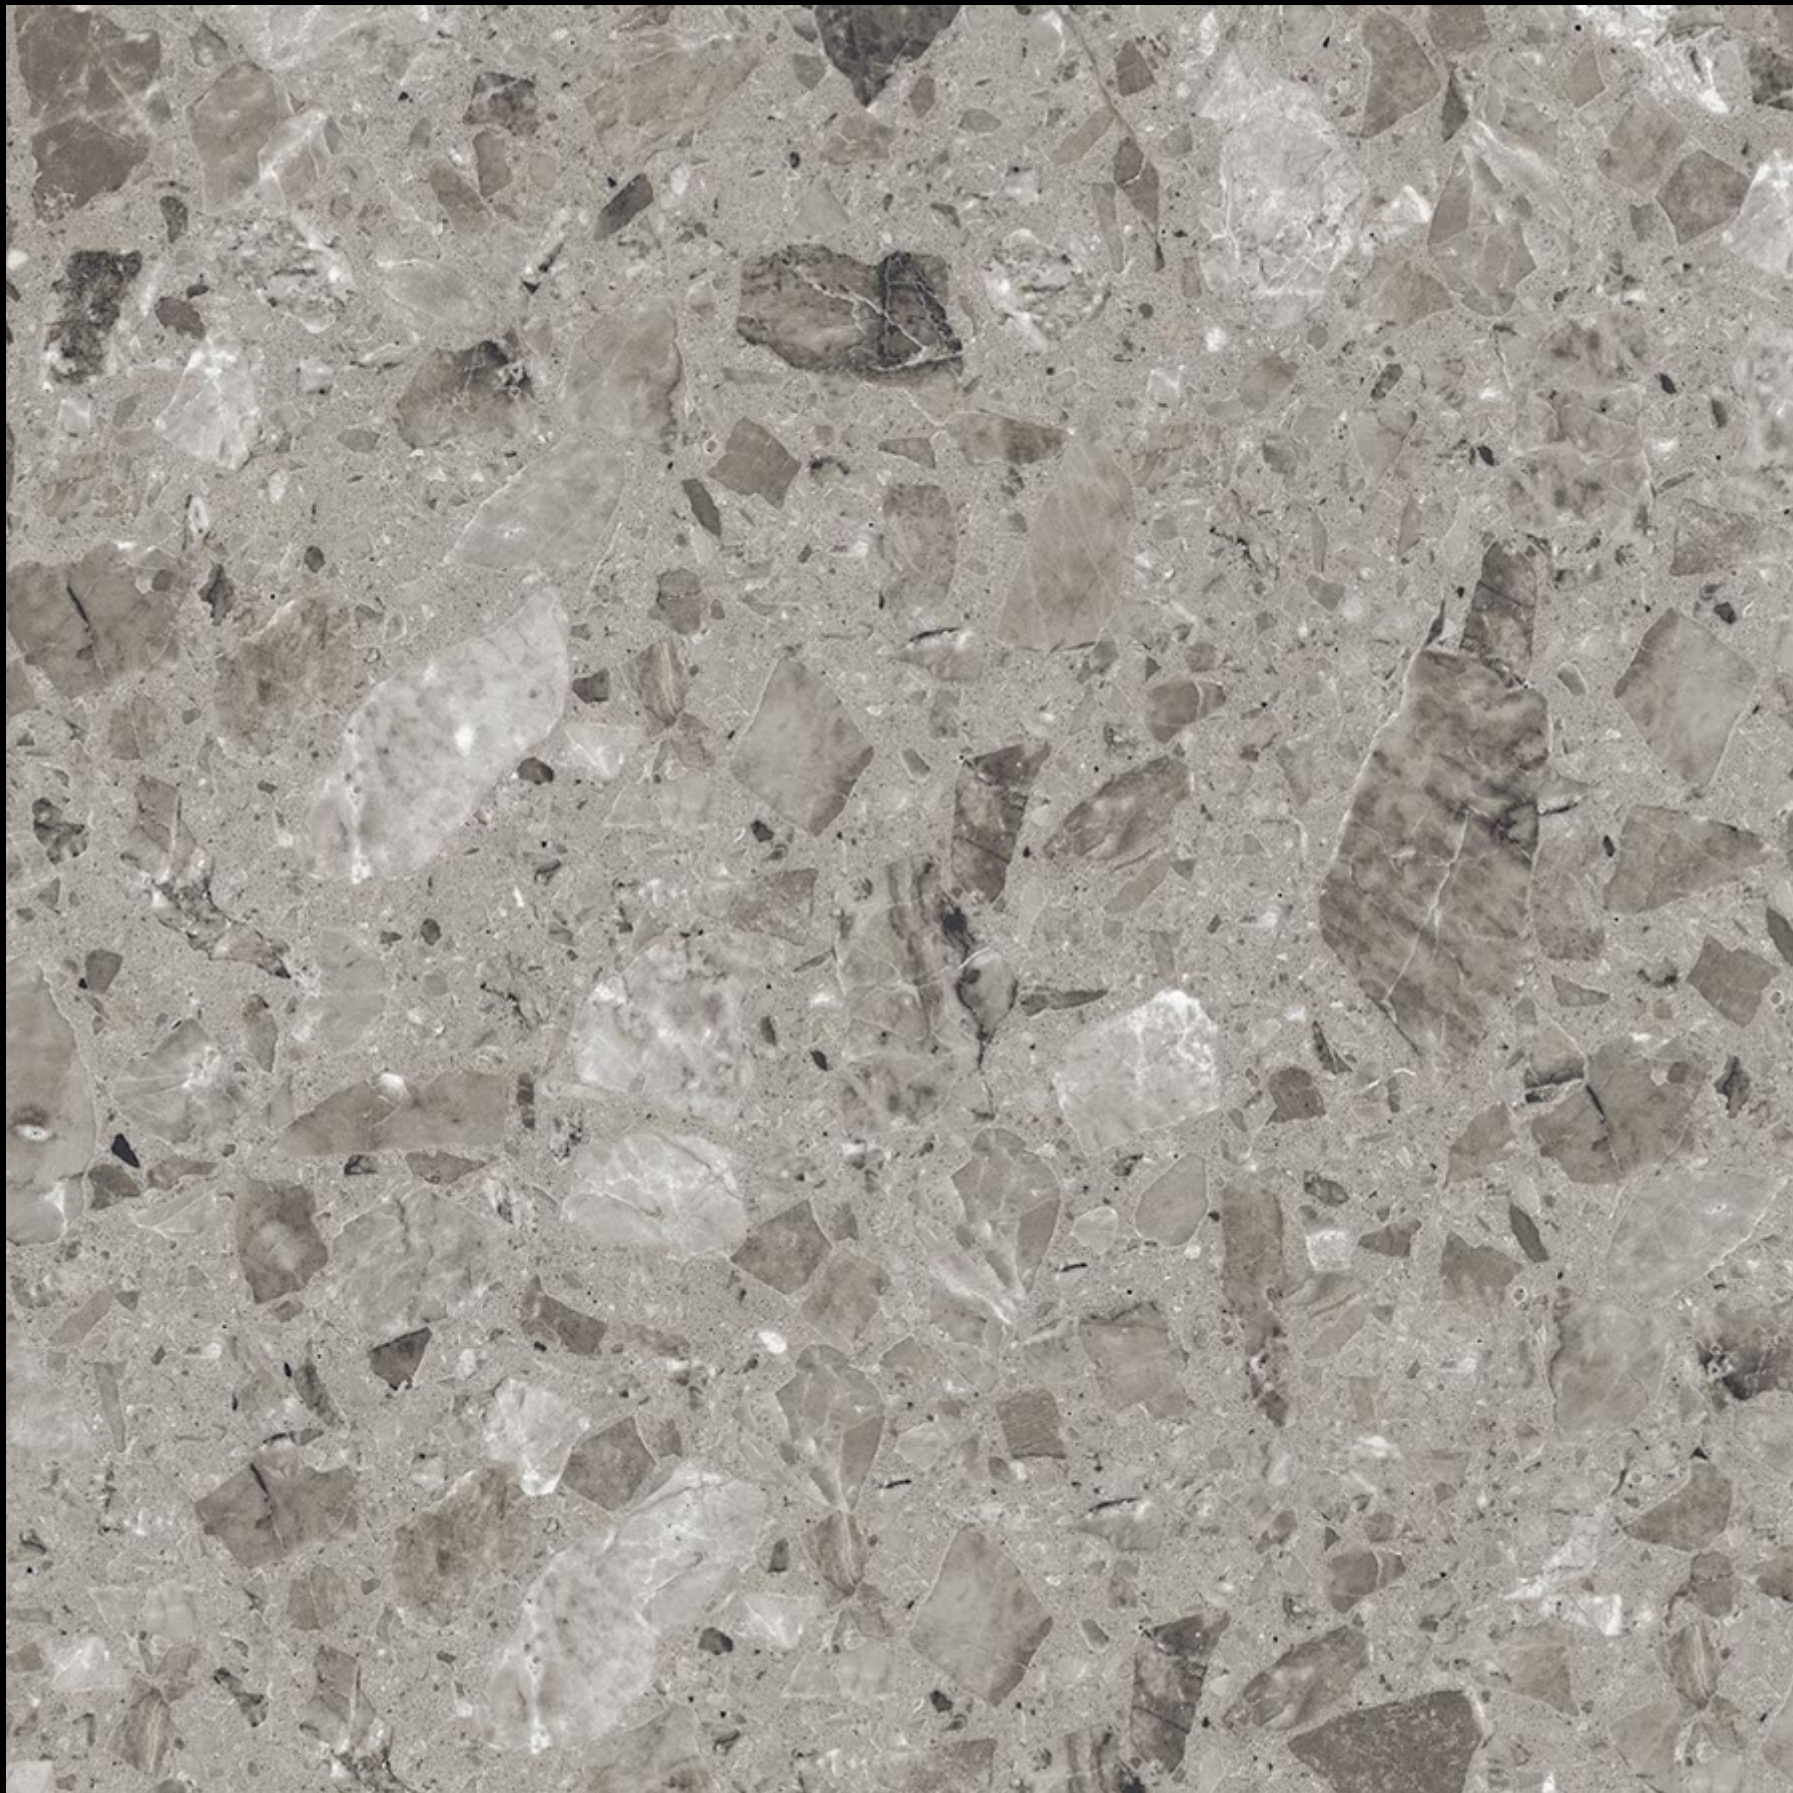

Mosaico Black p1