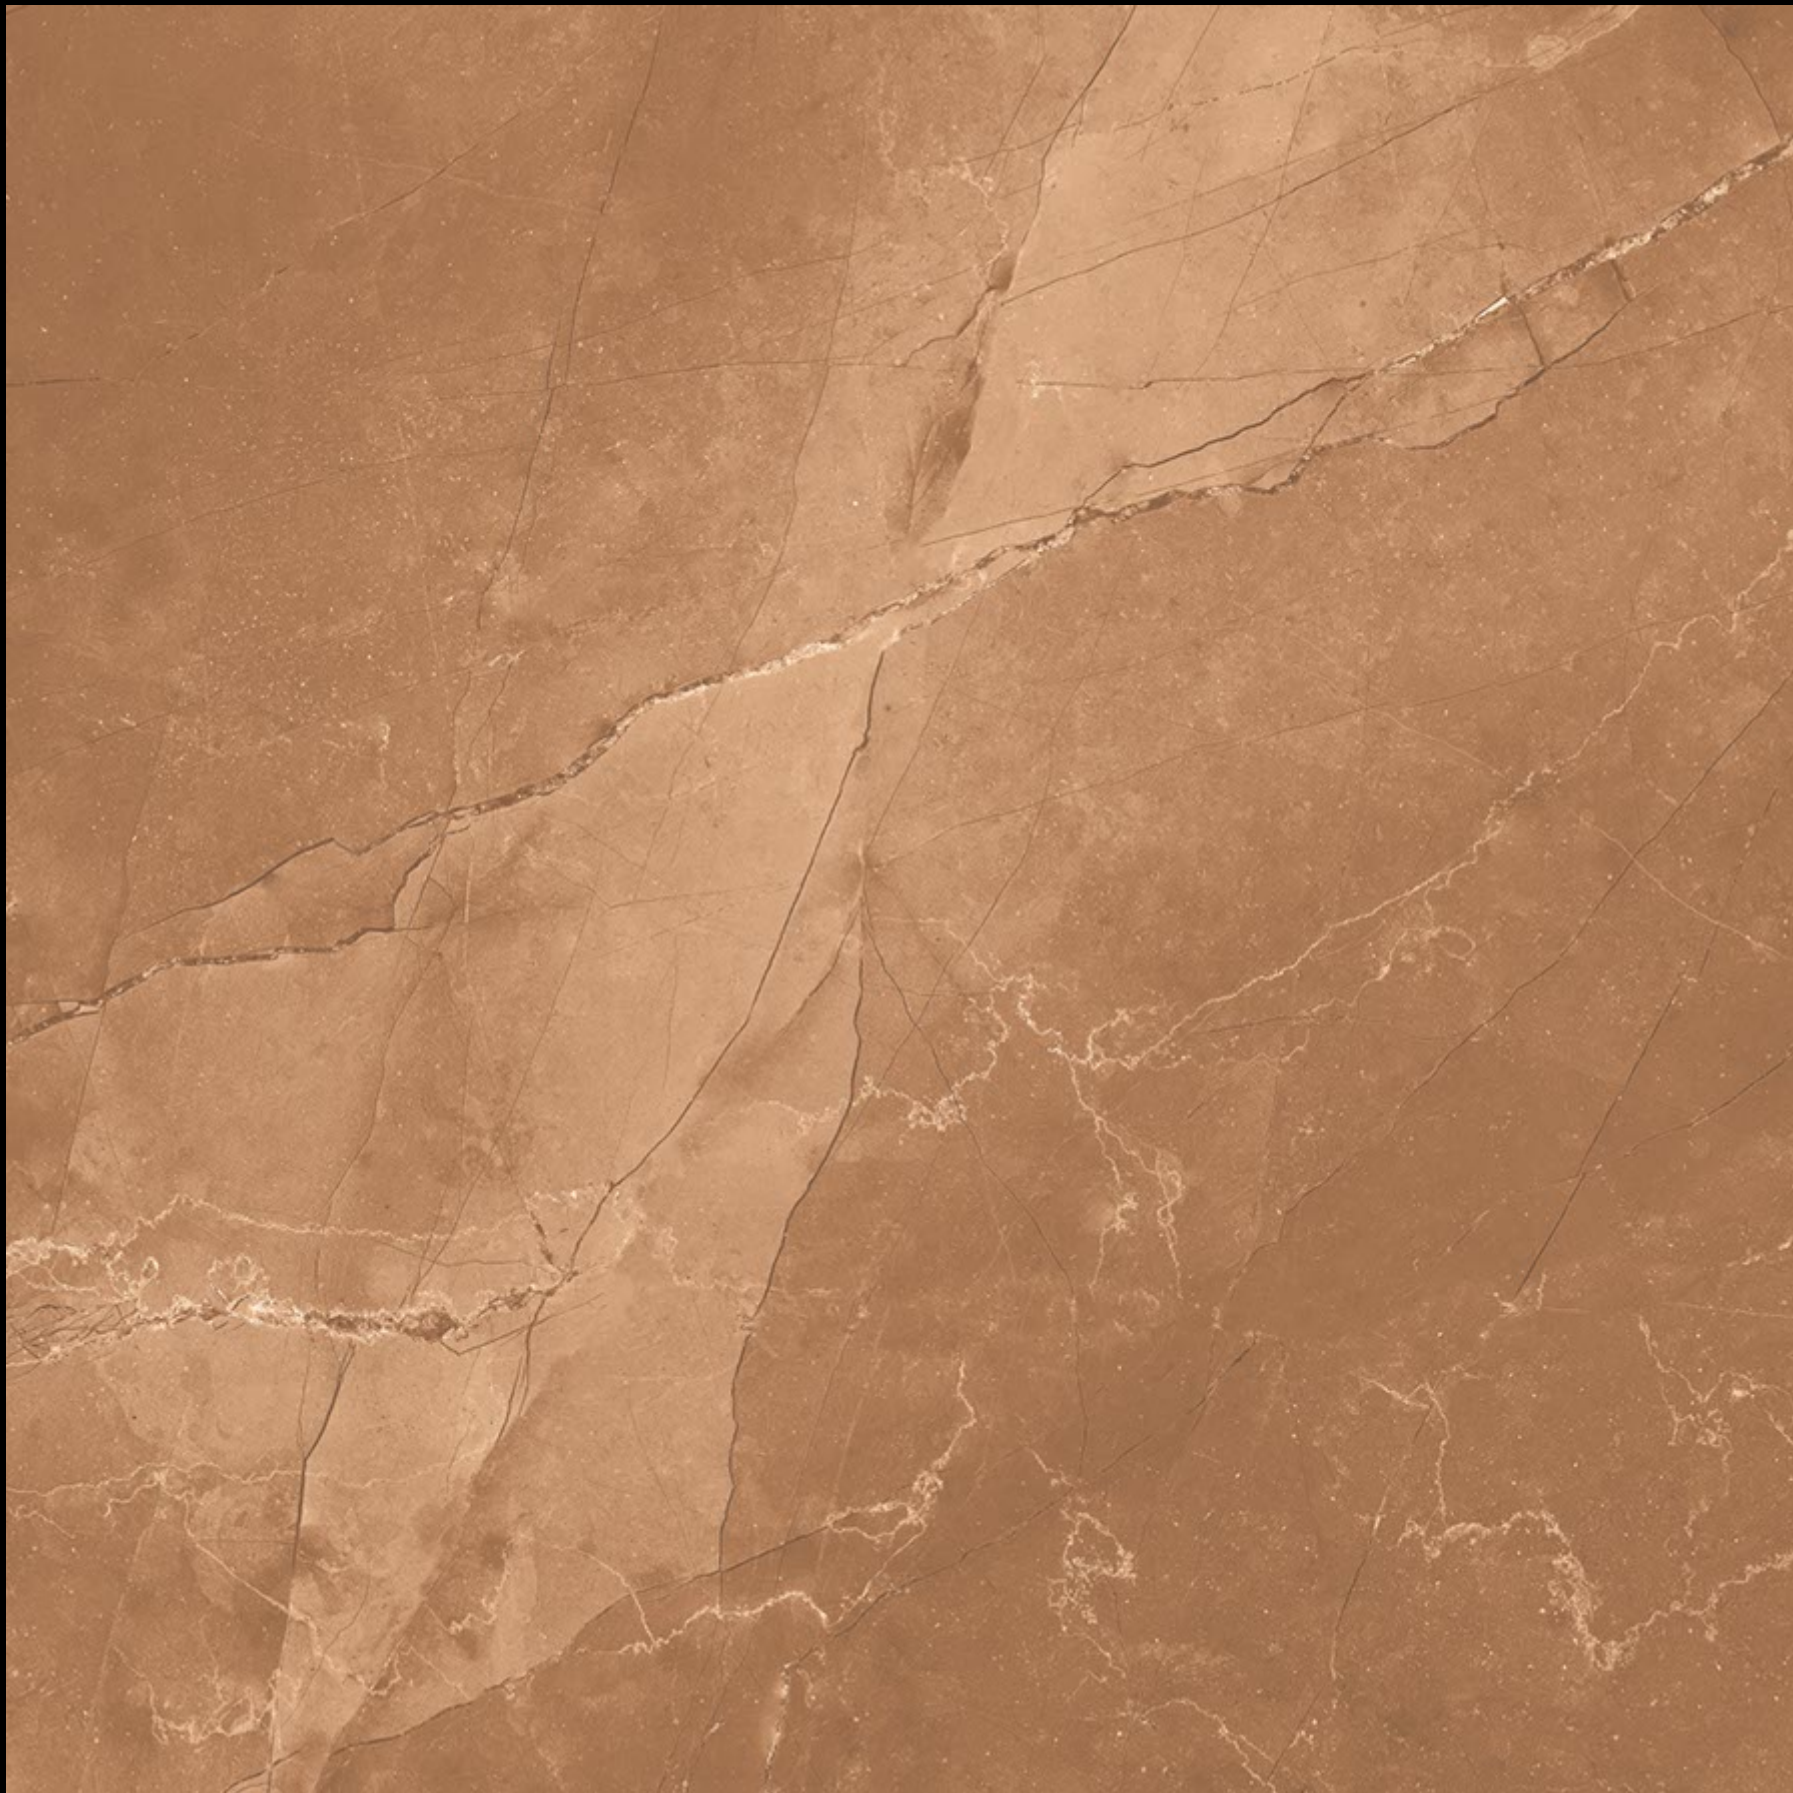

Pulpis Brown