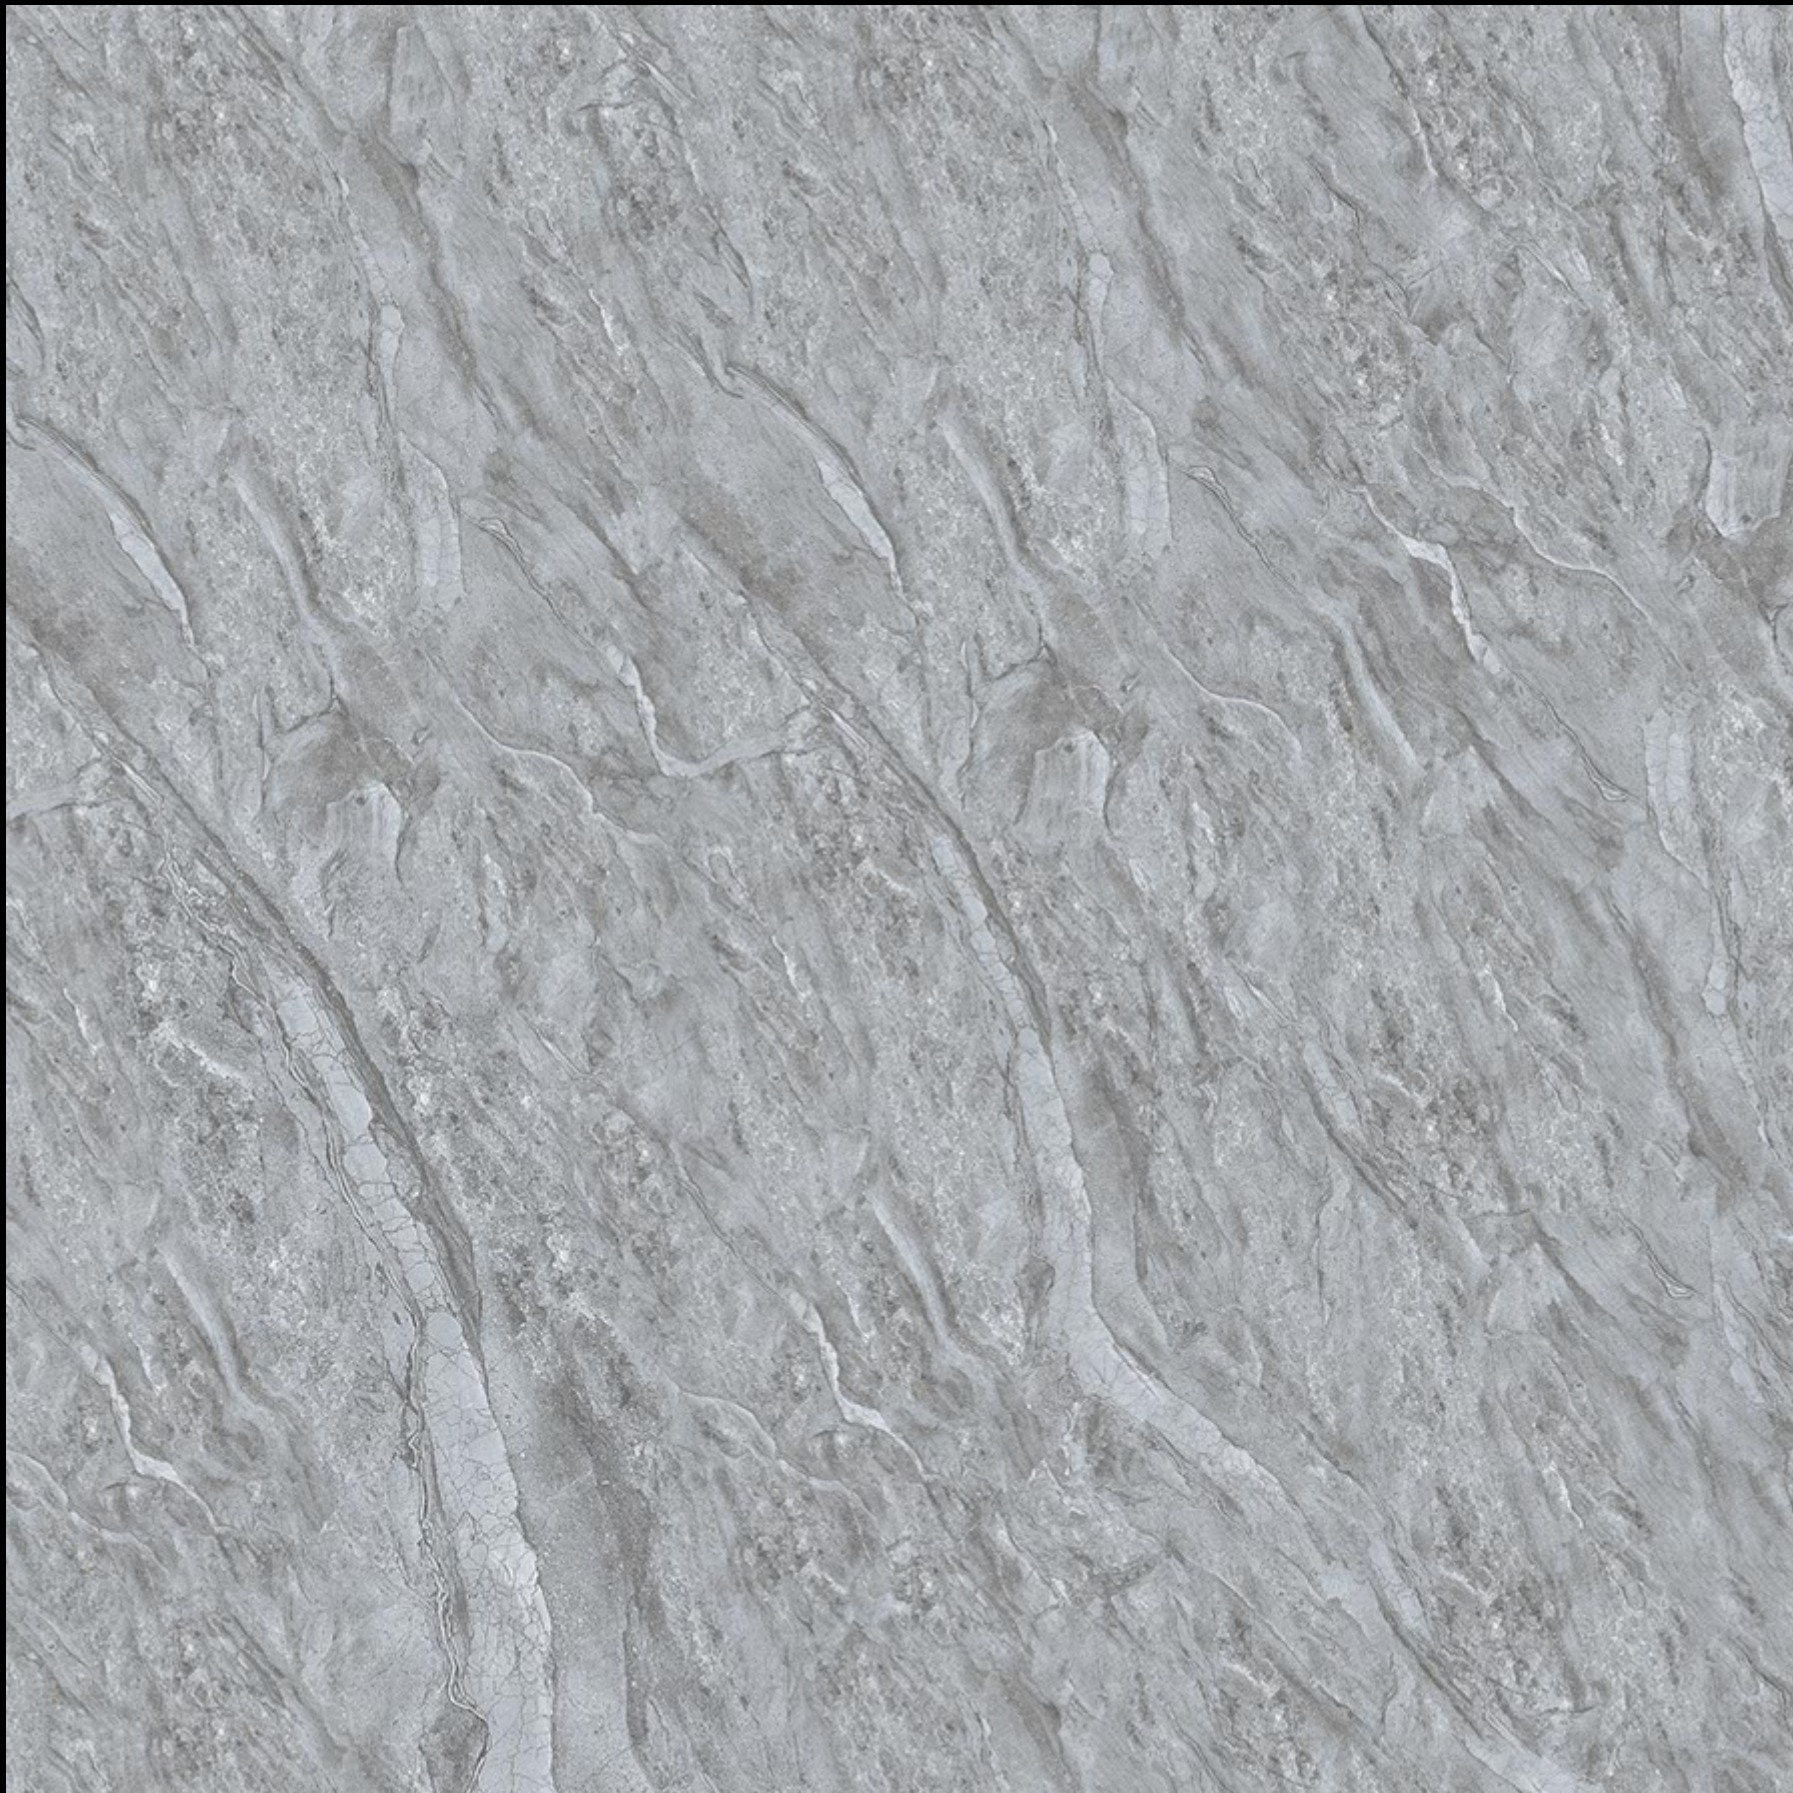

Marbella Grey