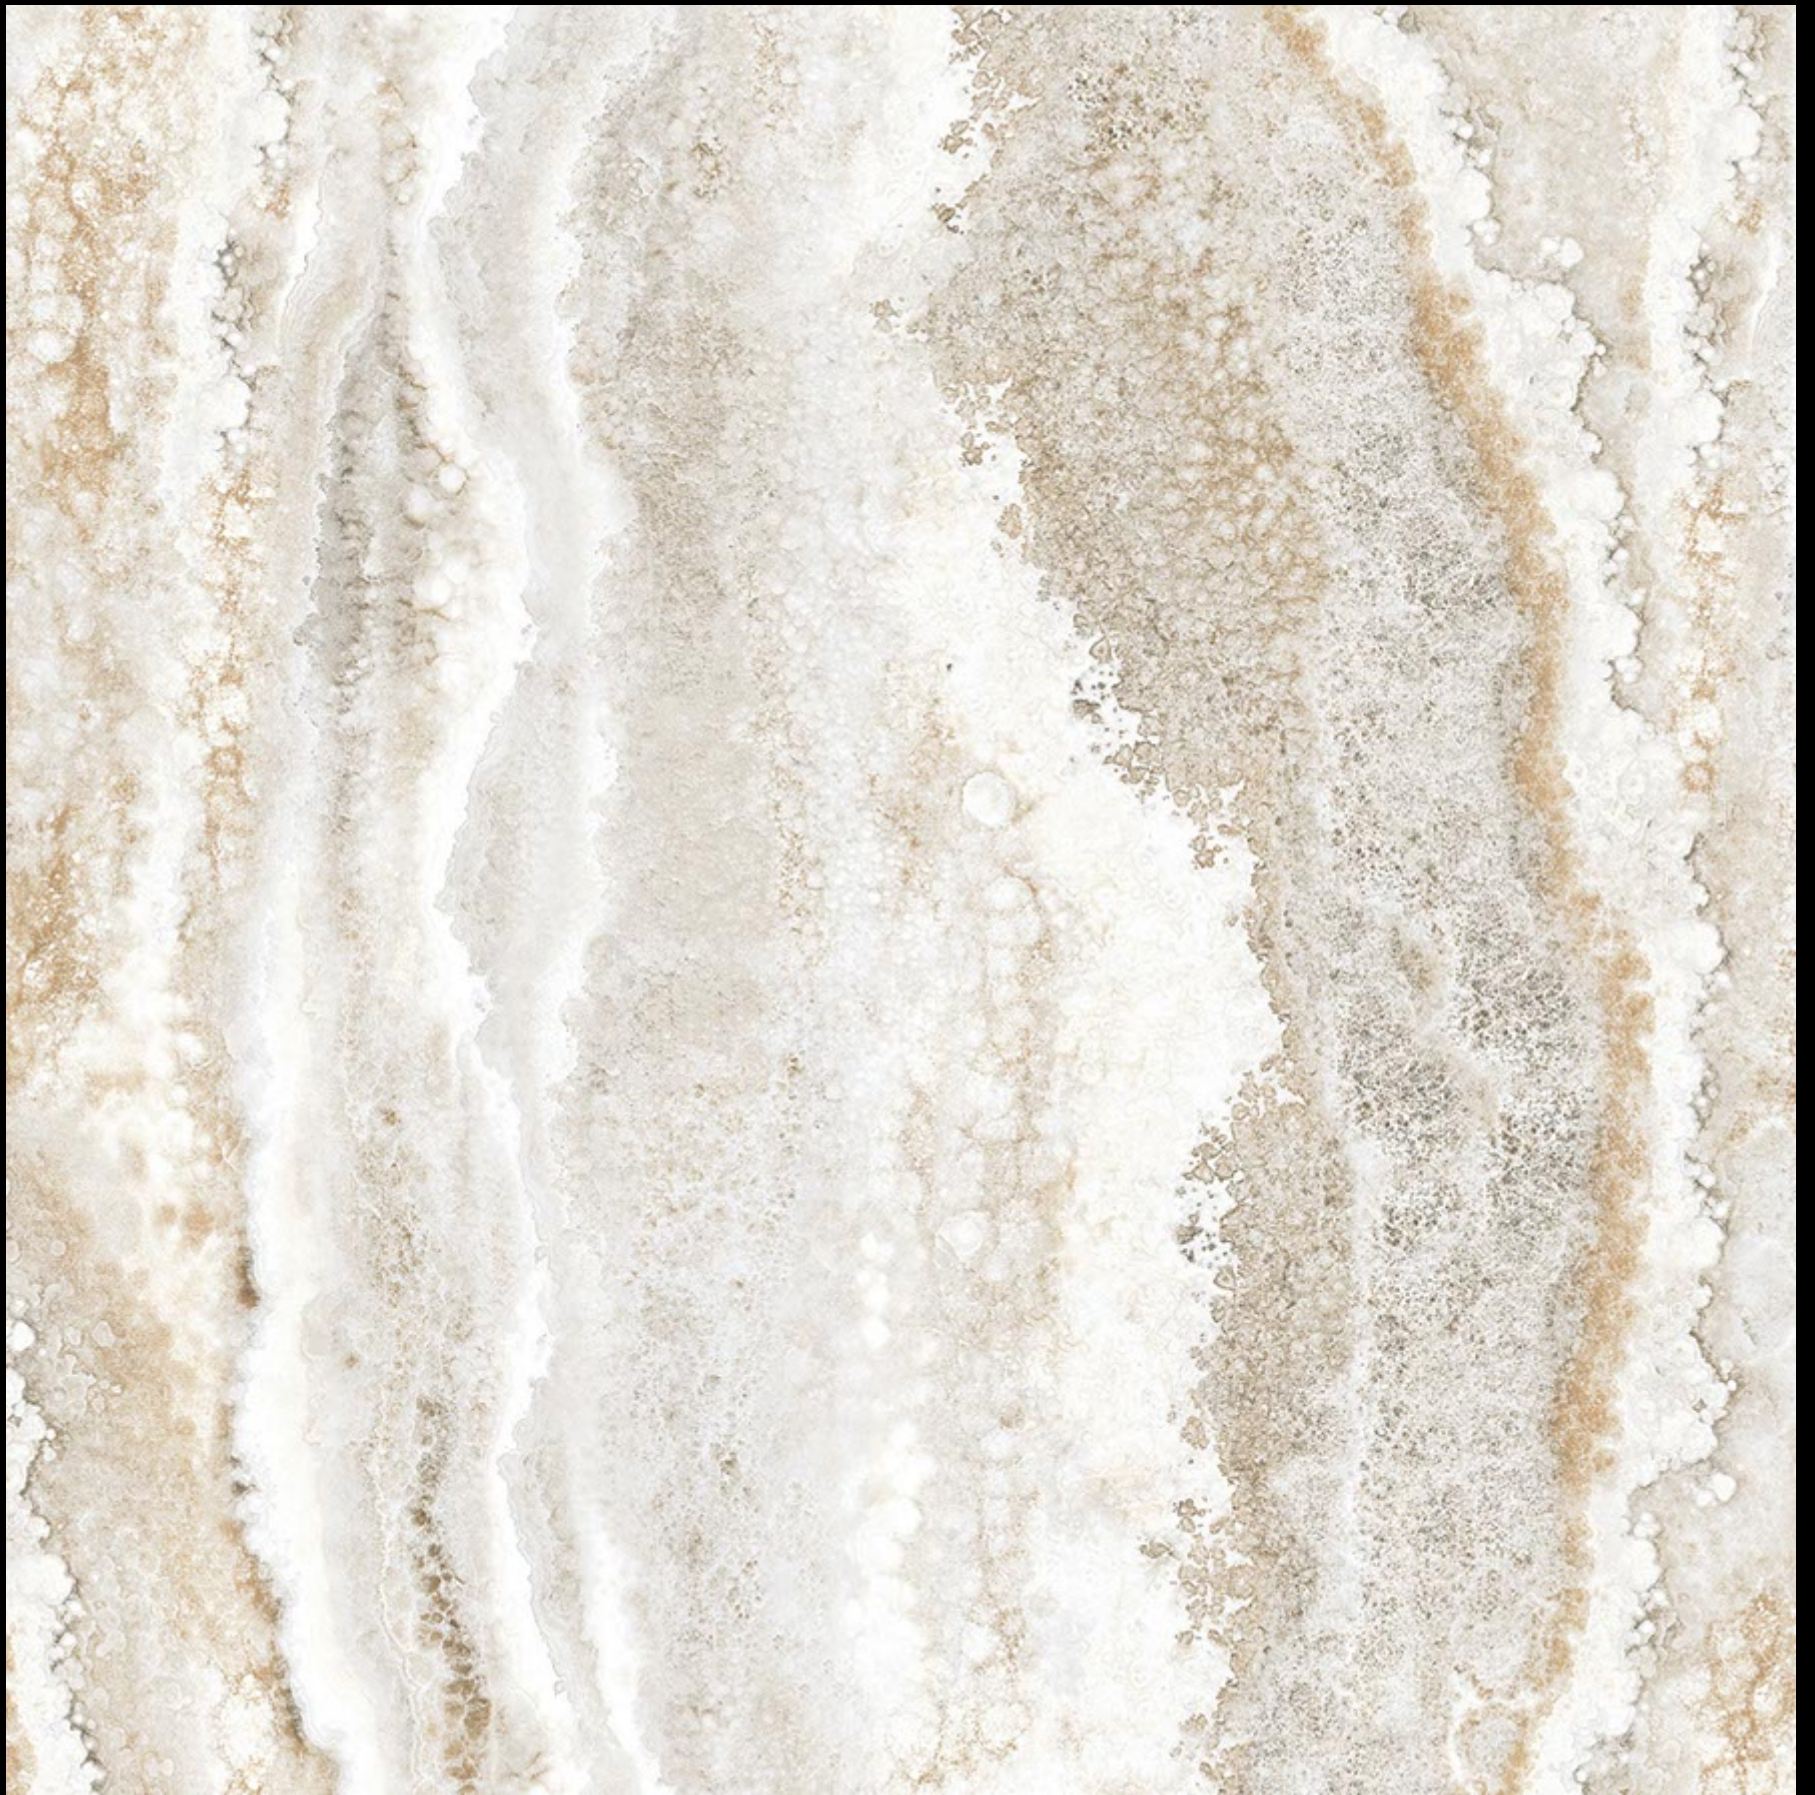

AMARON BROWN