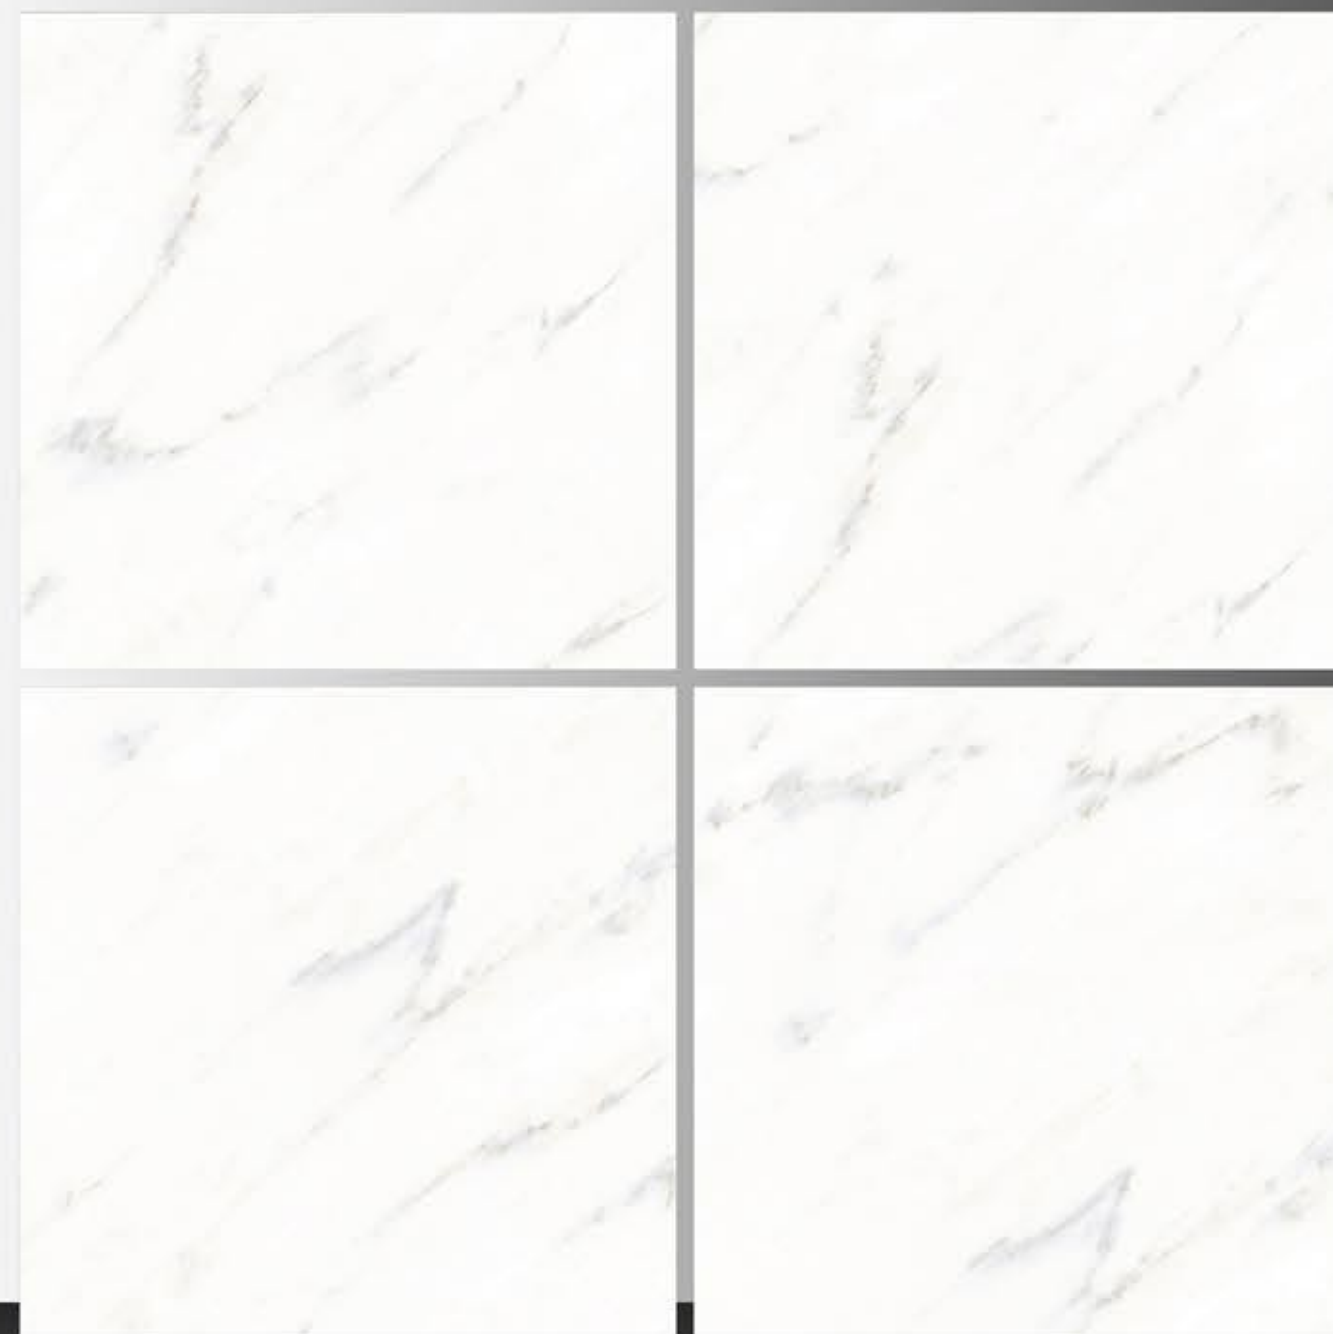

POLISH TILES
600 x 600 mm

SNOW WHITE