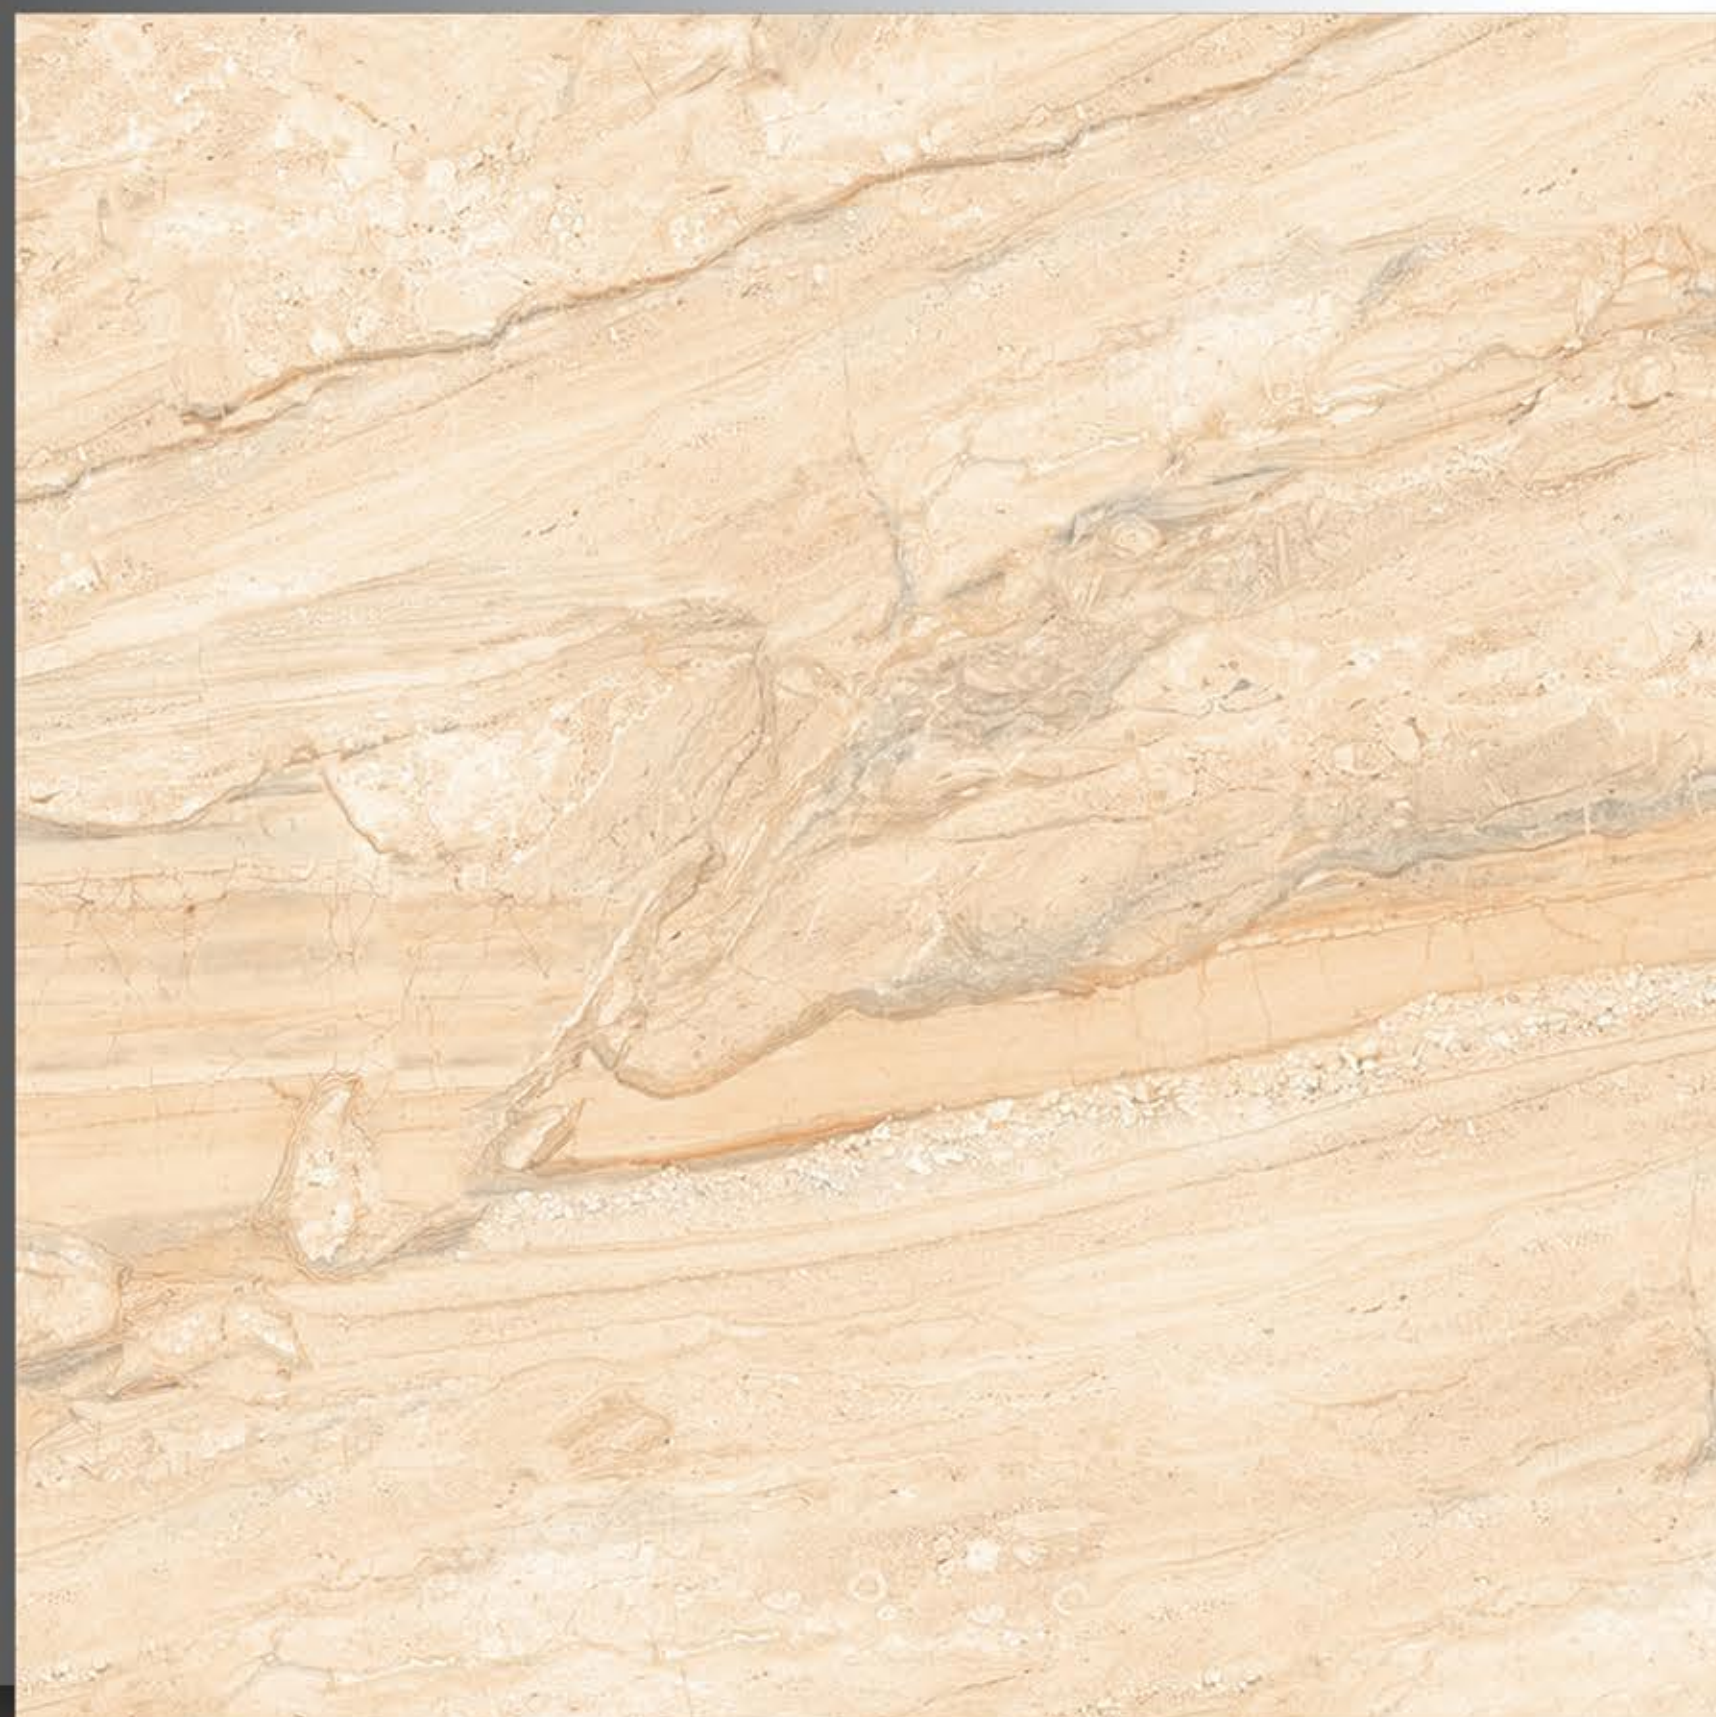

CORNEVA WOOD

POLISH TILES  
600 x 600 mm

CREMA MARFIL

THE RIGHT  
SADE OF  
COLOUR  
FOR YOUR  
ENVIRONMENT

POLISH TILES  
600 x 600 mm

DAYNA BROWN

POLISH TILES  
600 x 600 mm

DELTA BEIGE