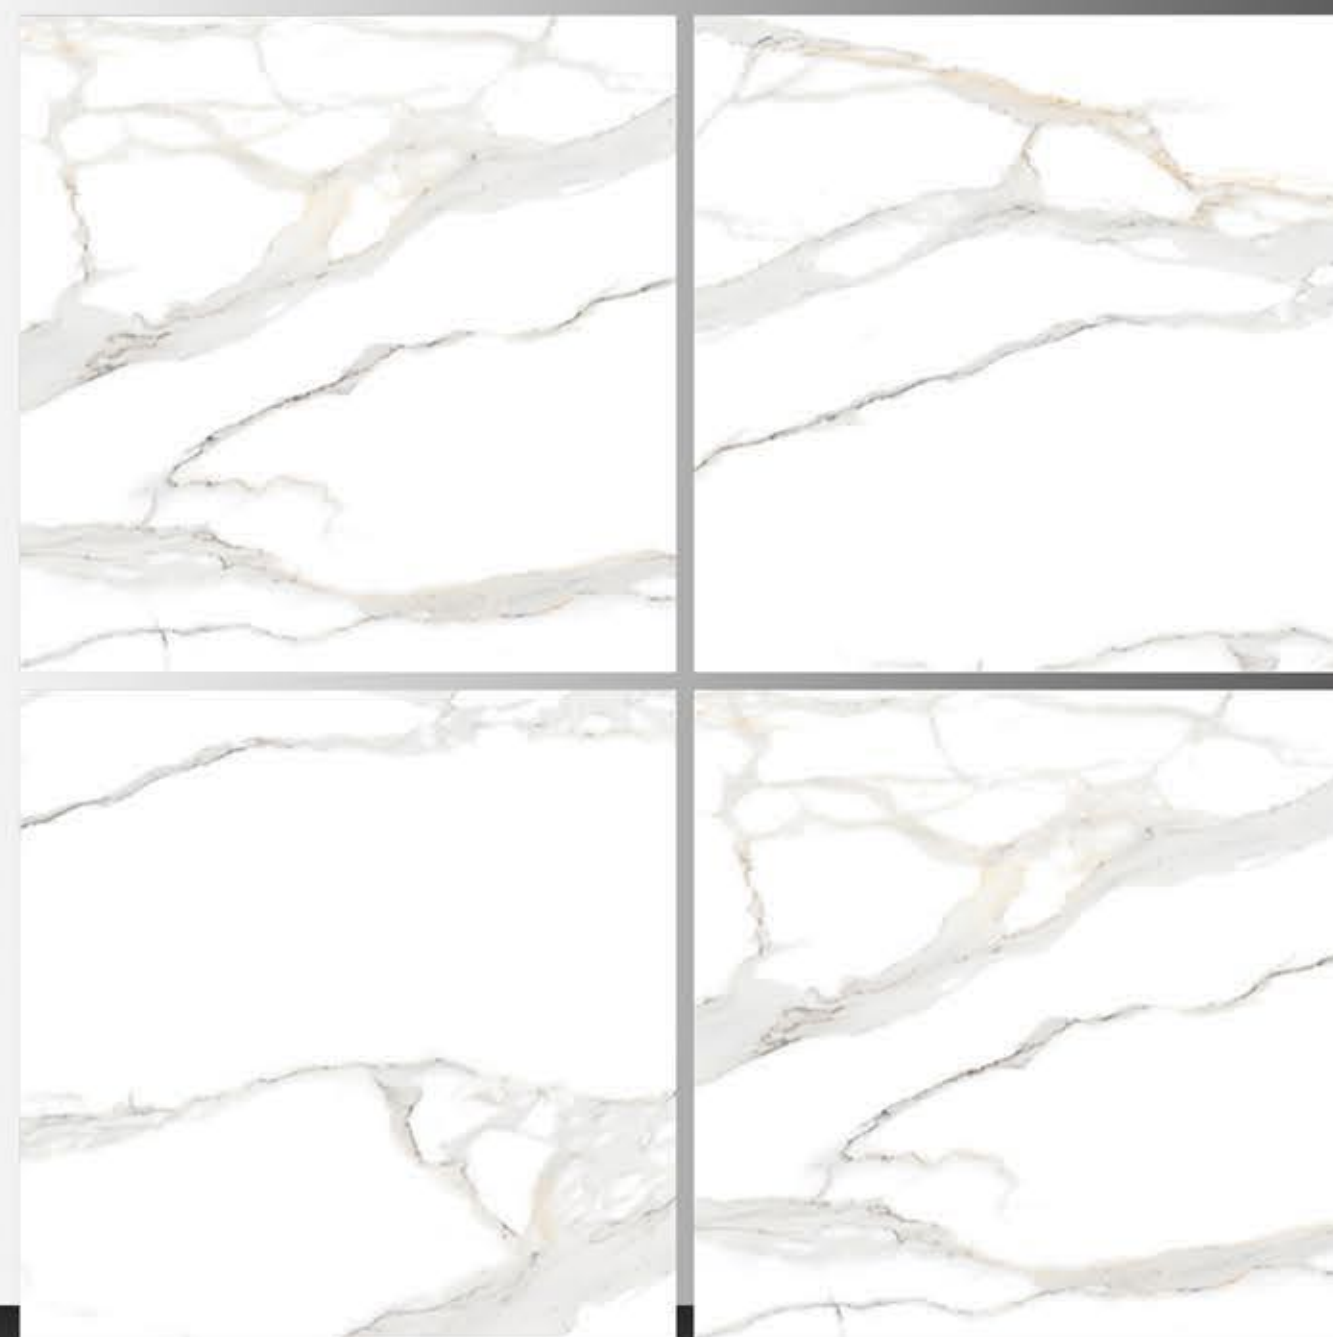

POLISH TILES  
600 x 600 mm

PLATINA IVORY

**LIVE  
YOUR  
VISION**

POLISH TILES  
600 x 600 mm

PRIME WHITE

POLISH TILES  
600 x 600 mm

PULPIS BIANCO

POLISH TILES  
600 x 600 mm