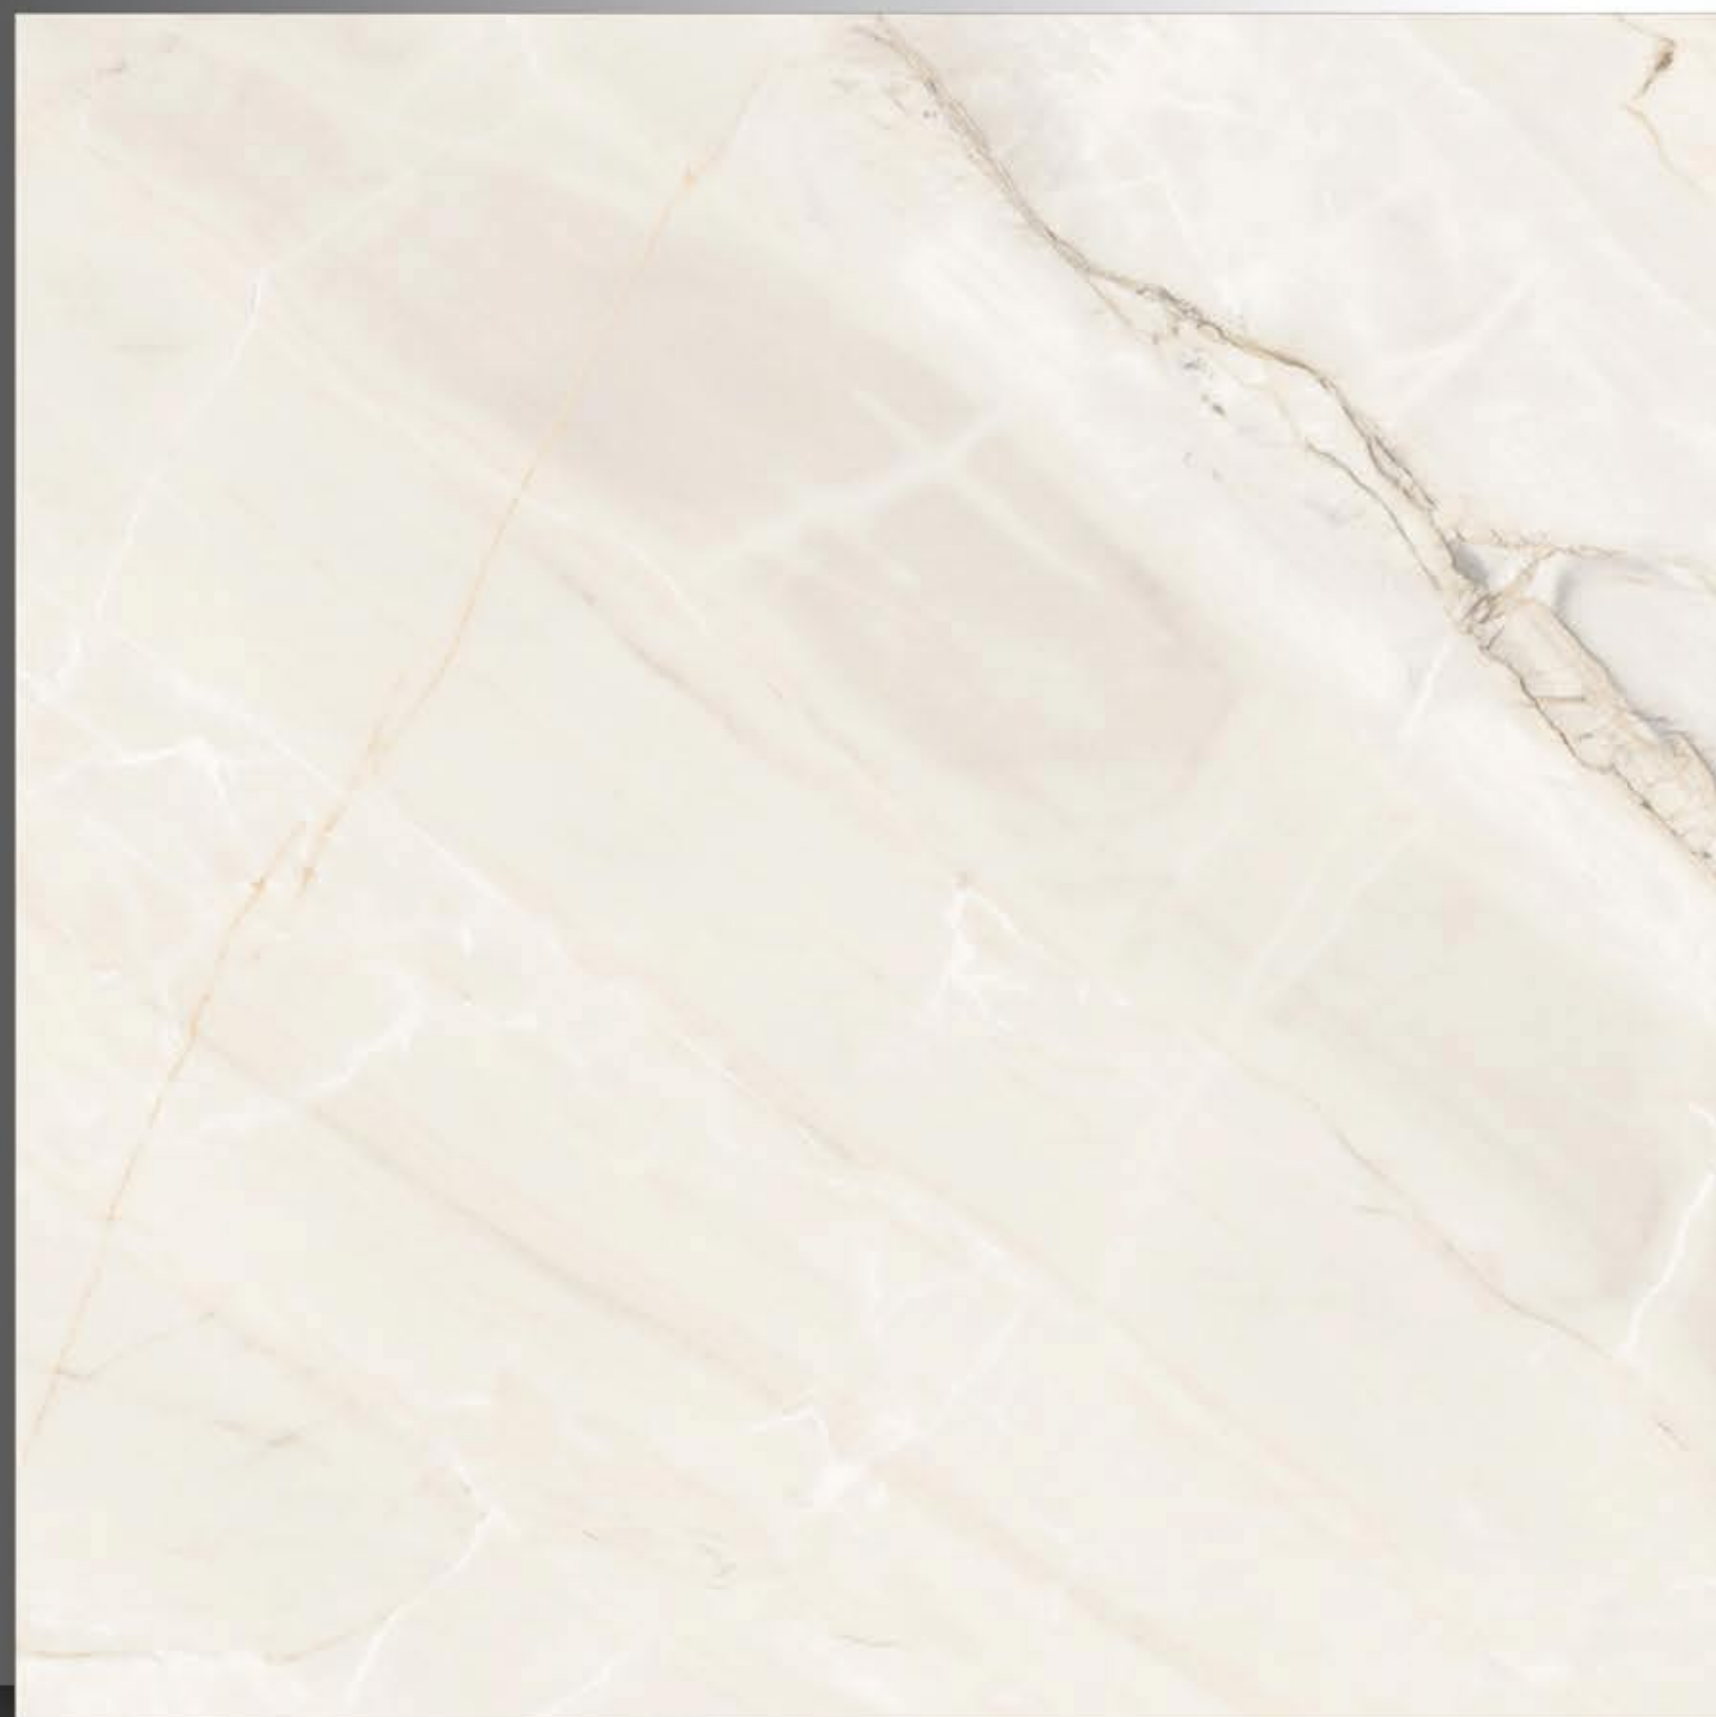

VENESA BEIGE

POLISH TILES  
600 x 600 mm

Venesa Beige

POLISH TILES  
600 x 600 mm

VENESA BROWN

POLISH TILES  
600 x 600 mm

VENESA GREY

POLISH TILES  
600 x 600 mm

VENESA WHITE

POLISH TILES  
600 x 600 mm

VENICE BEIGE

POLISH TILES  
600 x 600 mm

VIVANTA CREMA

POLISH TILES  
600 x 600 mm

WONDER MARBLE

POLISH TILES  
600 x 600 mm