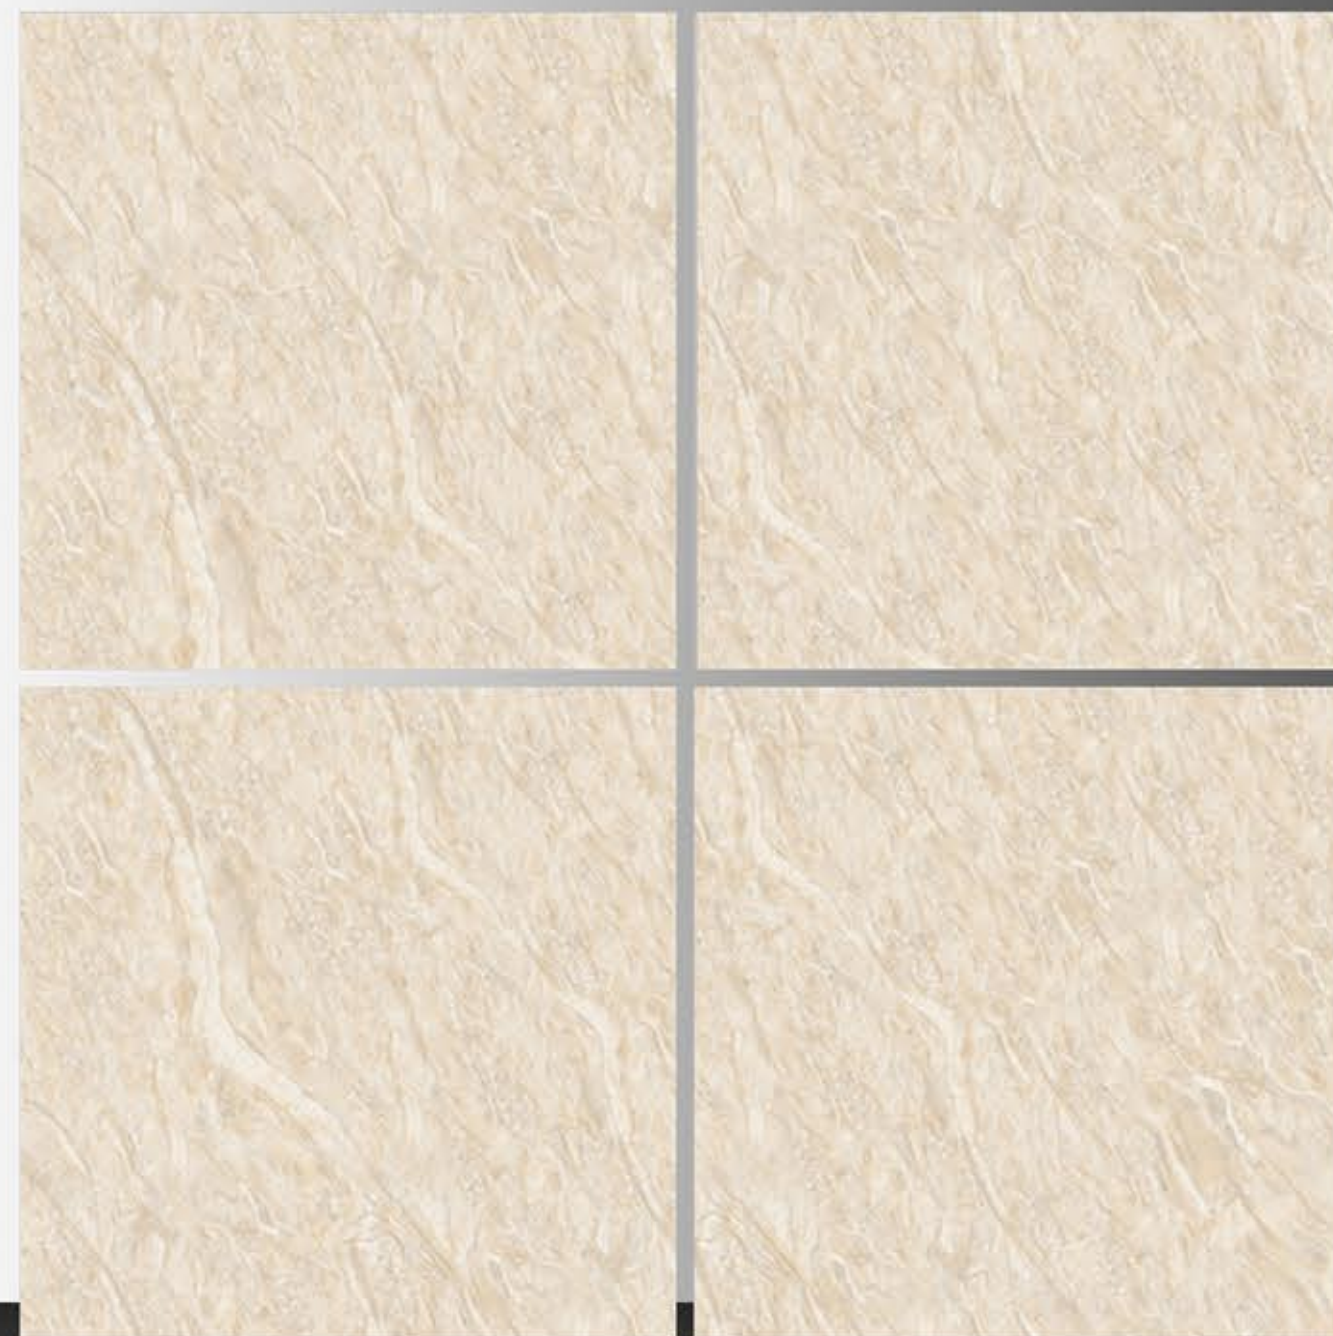

Lux White

POLISH TILES  
600 x 600 mm

MANZA BEIGE

POLISH TILES  
600 x 600 mm

MARBELLA BIANCO

POLISH TILES  
600 x 600 mm

MARBELLA CREMA

POLISH TILES  
600 x 600 mm