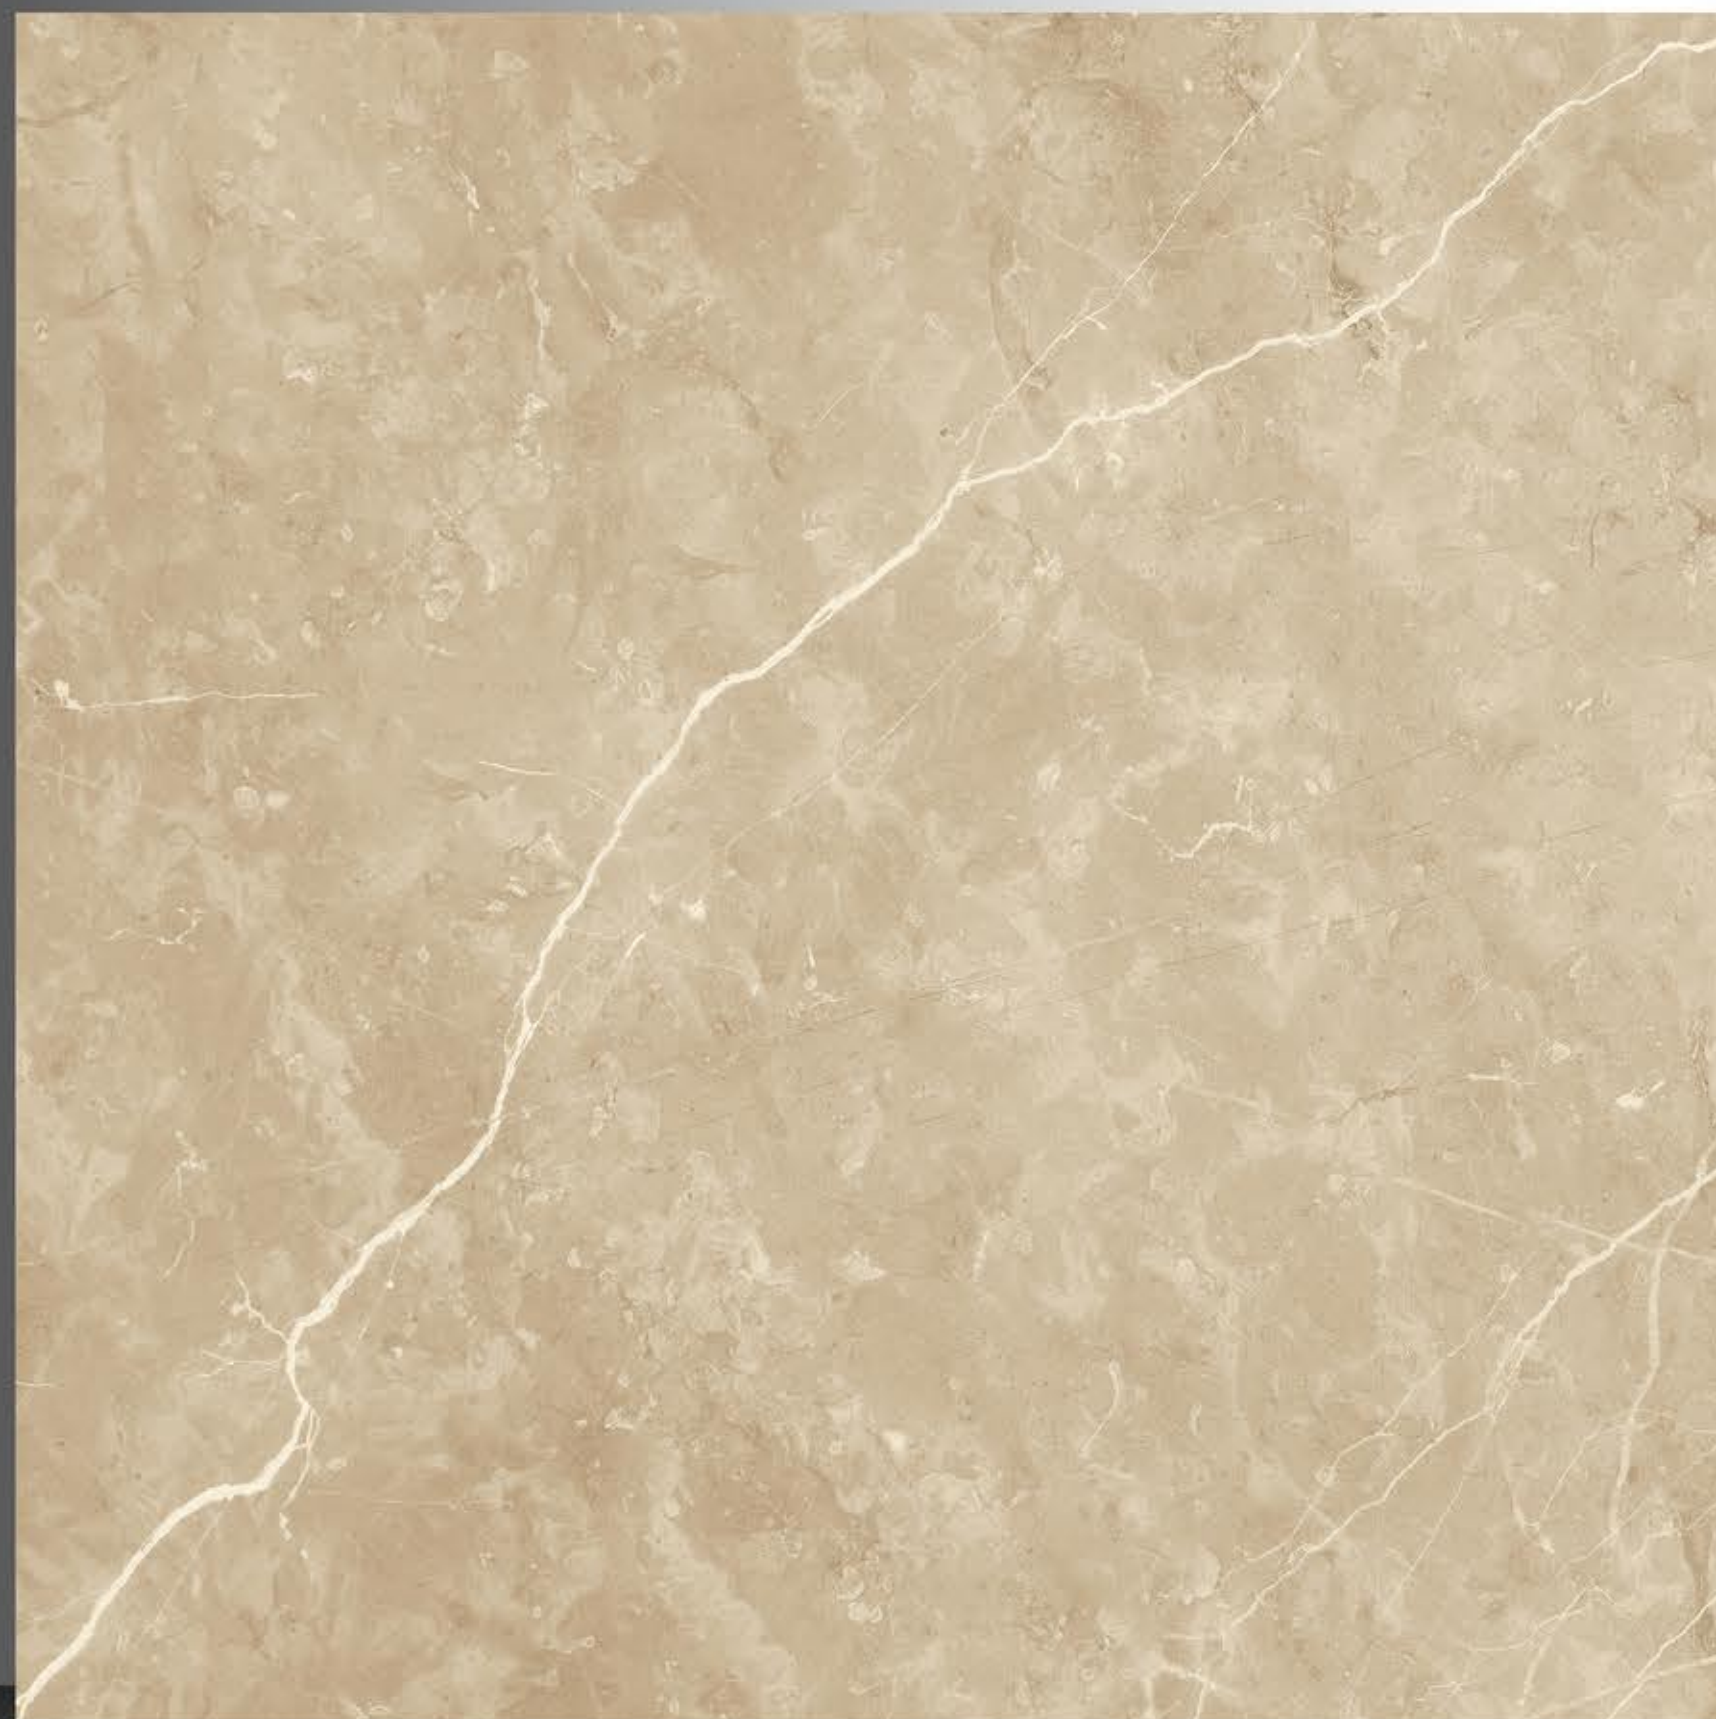

CAFE ROSITA

POLISH TILES  
600 x 600 mm

Cafe Rosita

POLISH TILES  
600 x 600 mm

CALCUTTA STATUARIO

POLISH TILES  
600 x 600 mm

CARRARA WHITE

POLISH TILES  
600 x 600 mm