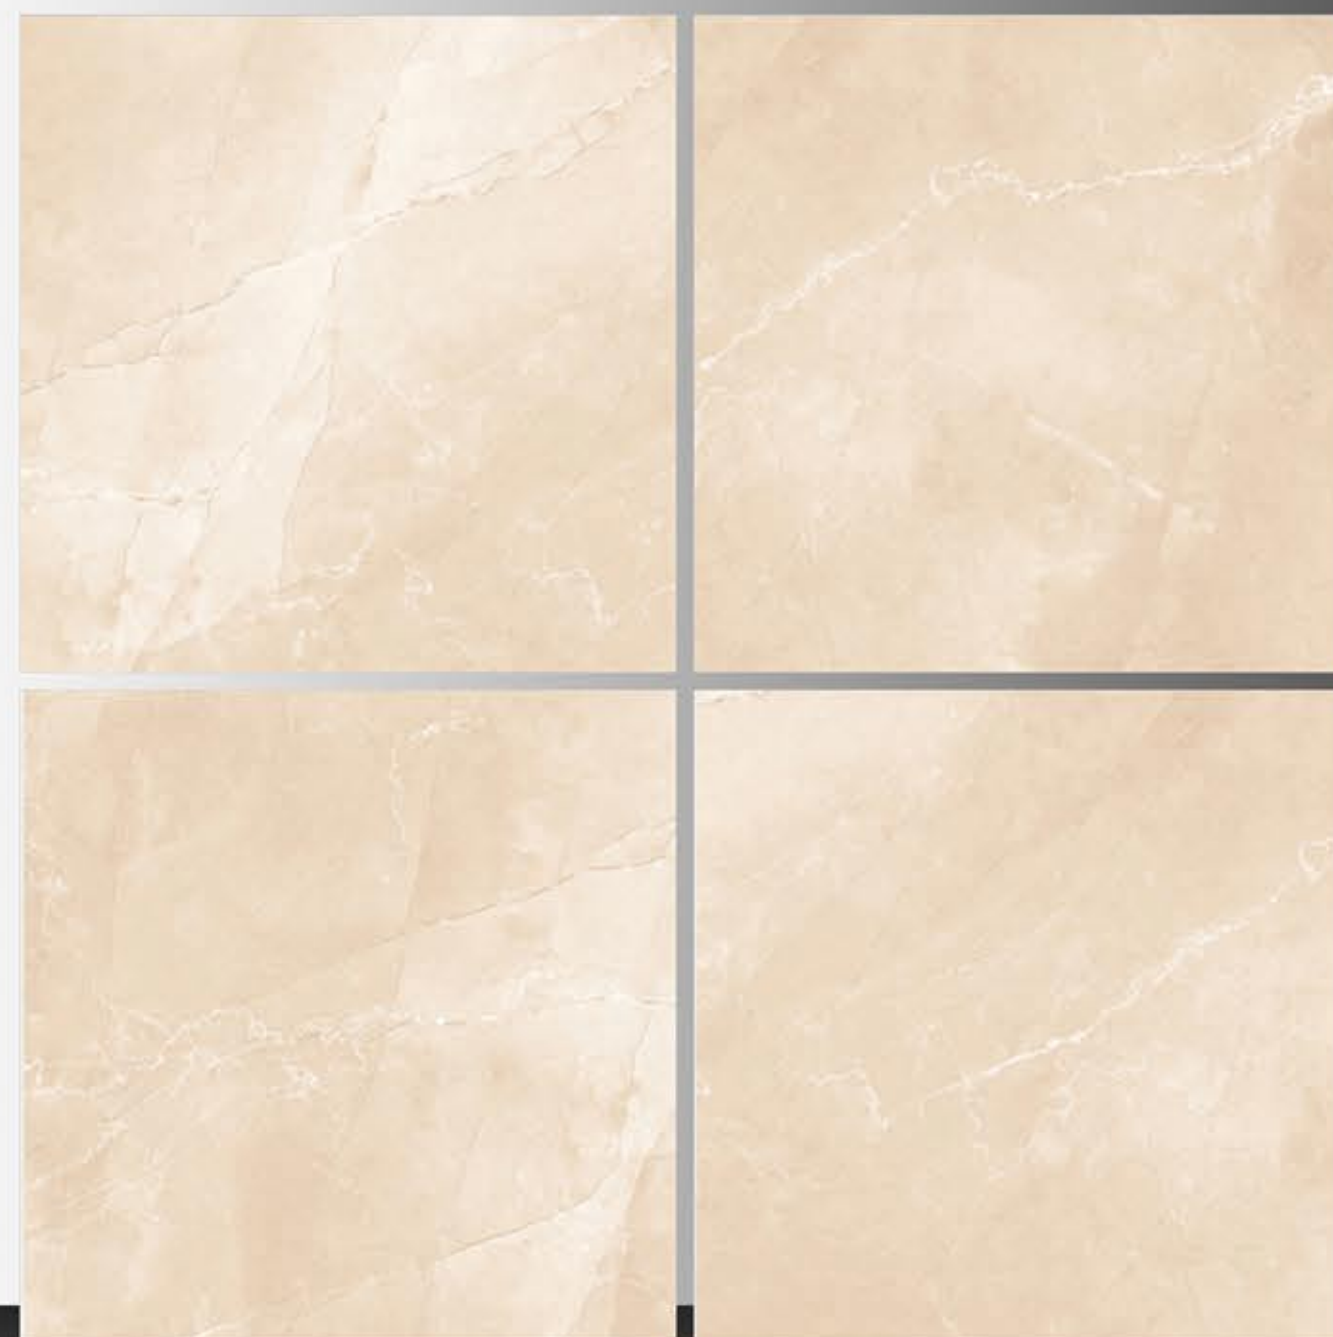

PULPIS CREMA