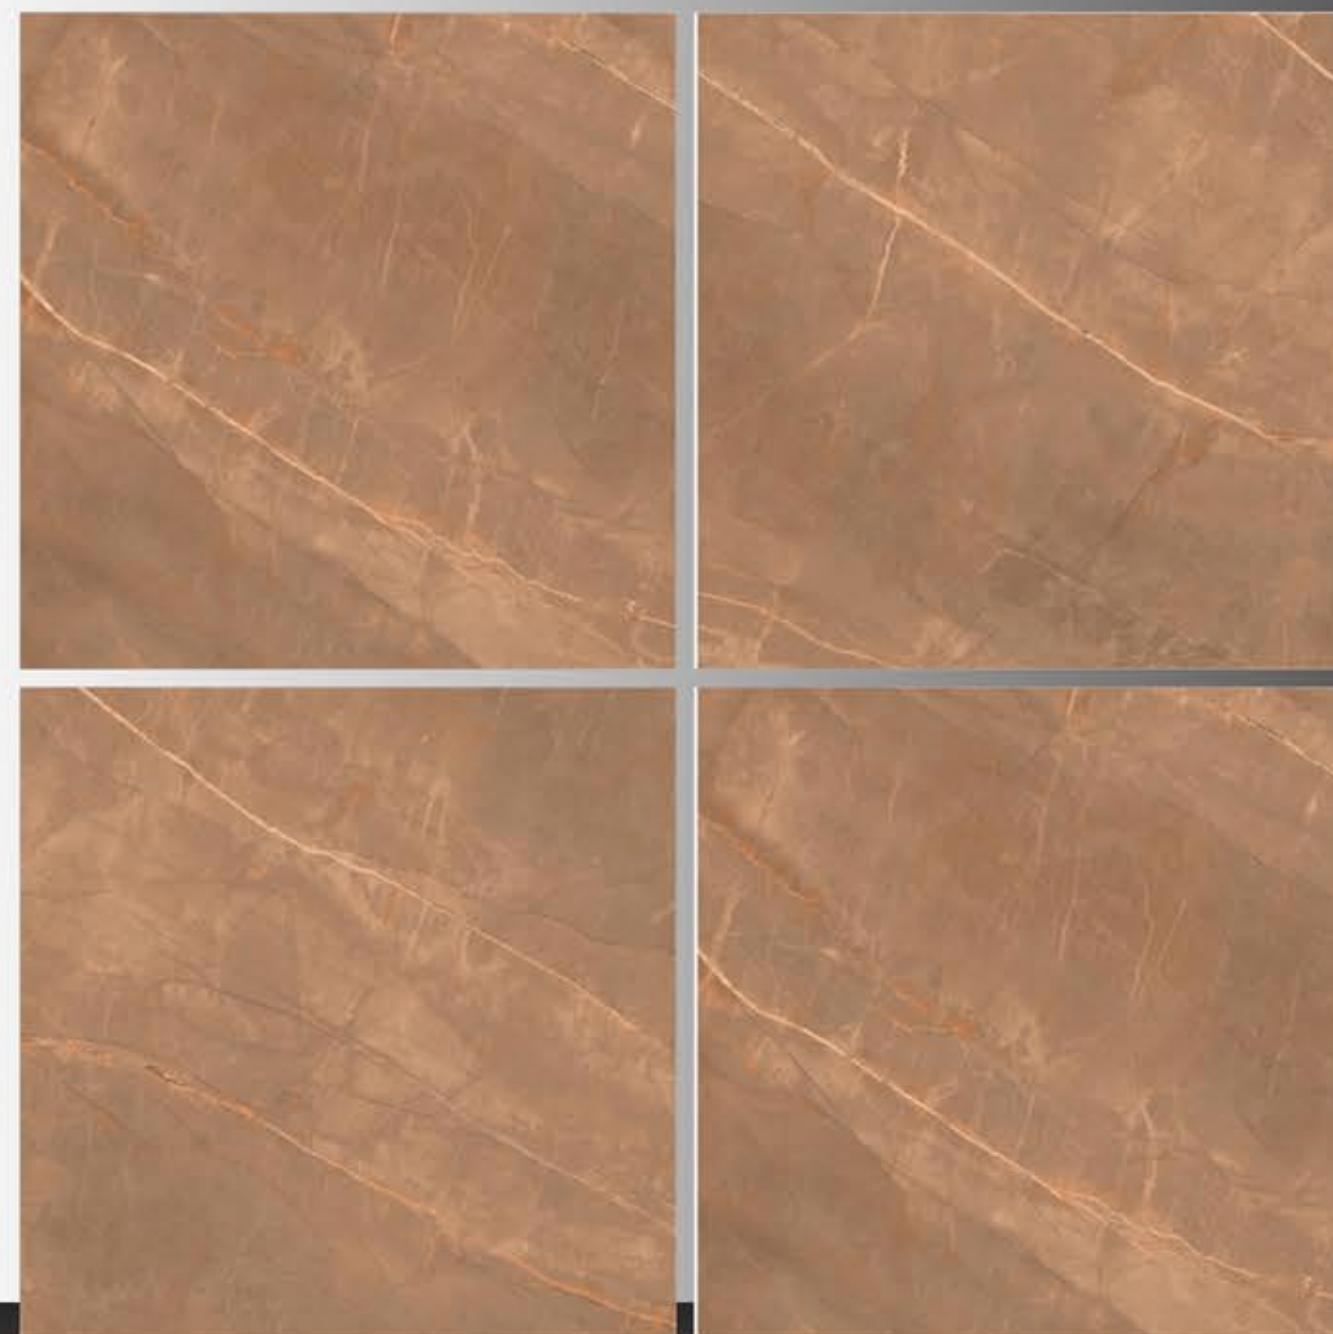

LEVANTO BROWN