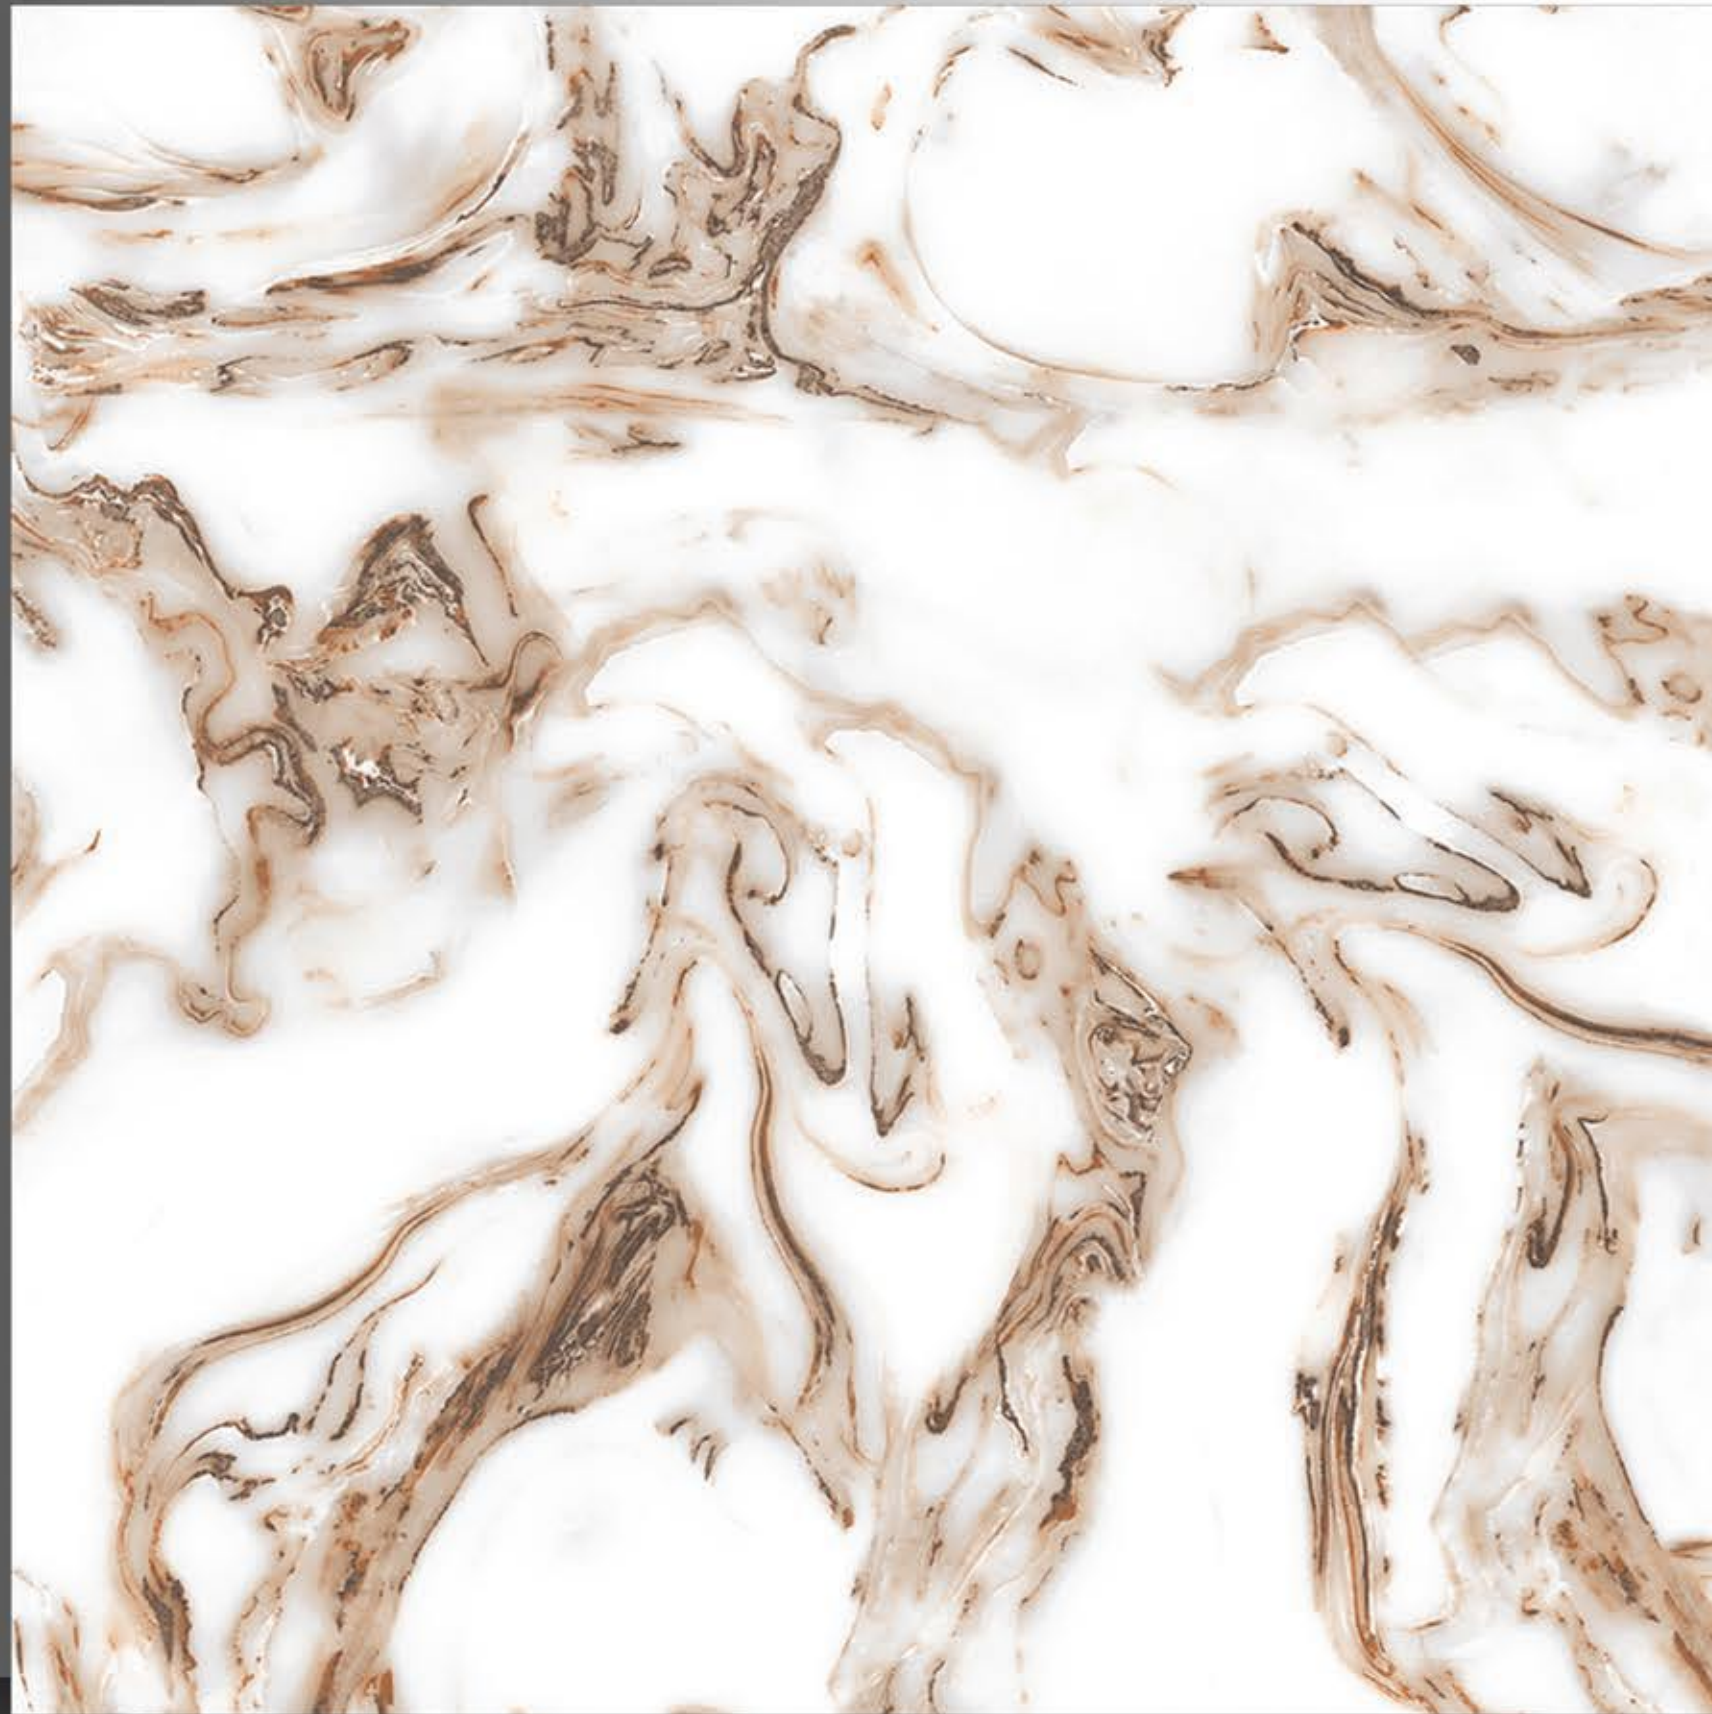

POLISH TILES
600 x 600 mm