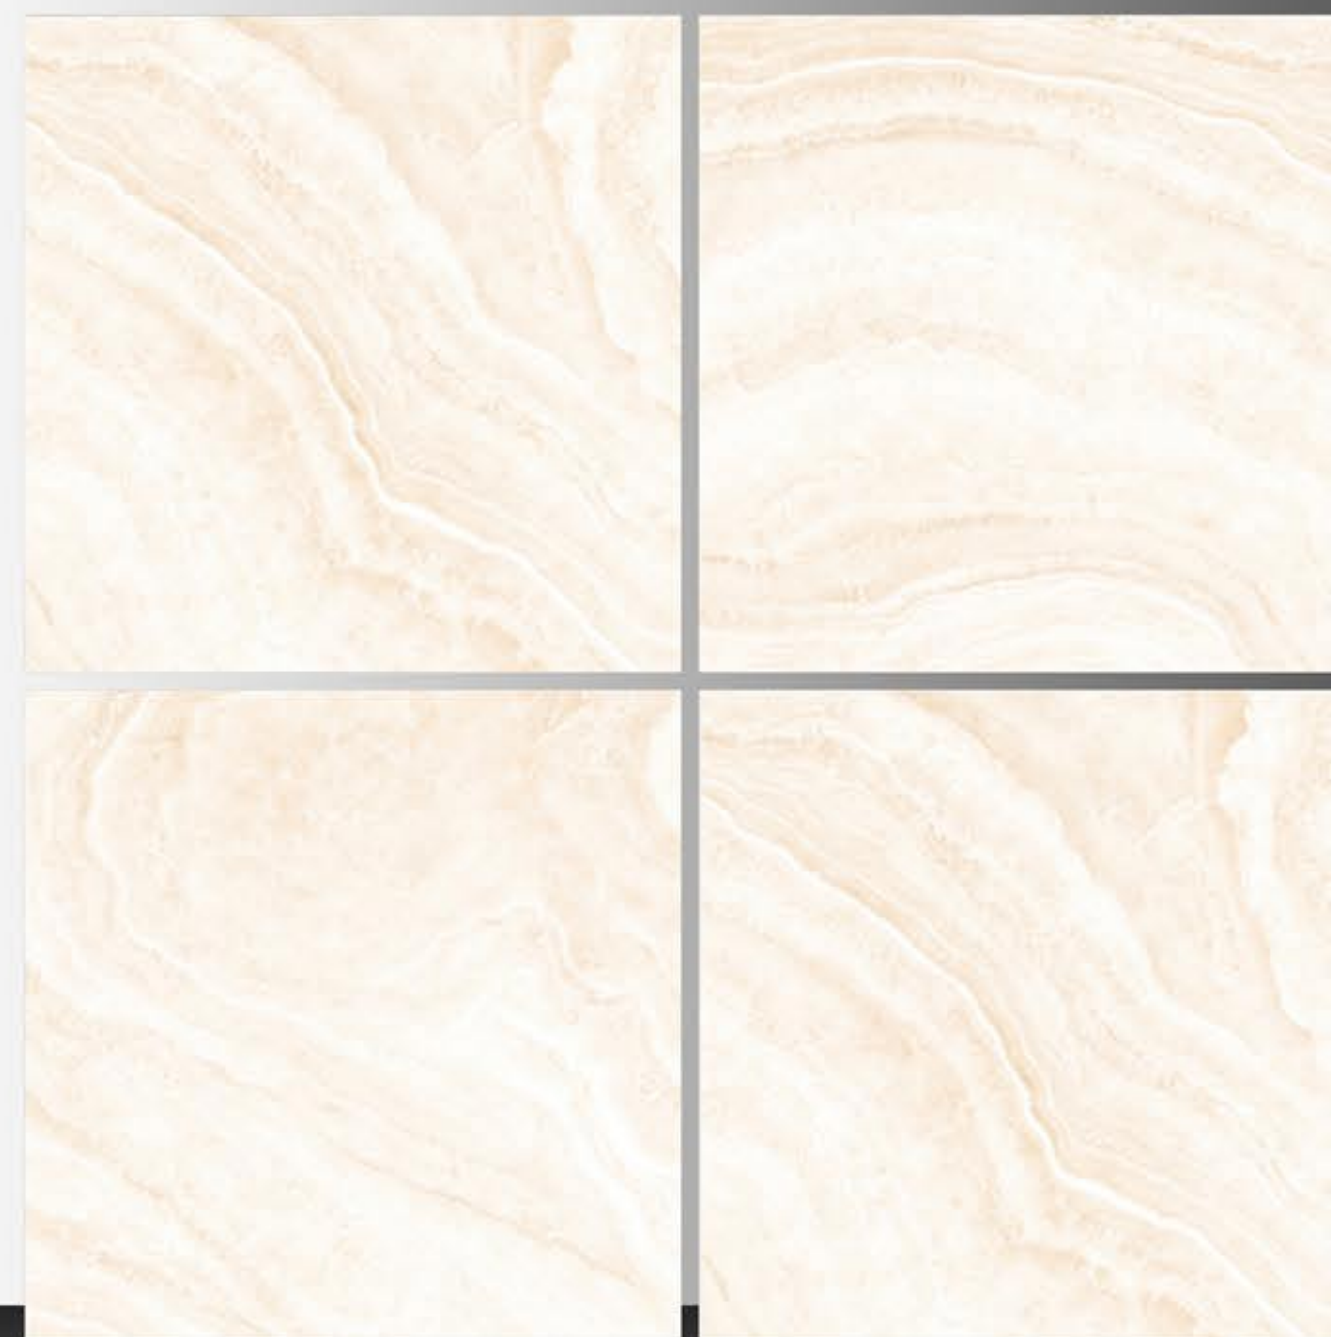

POLISH TILES  
600 x 600 mm

French White

POLISH TILES  
600 x 600 mm

GIALLO REAL

POLISH TILES  
600 x 600 mm

GLACIER BEIGE

POLISH TILES  
600 x 600 mm

GLACIER BIANCO