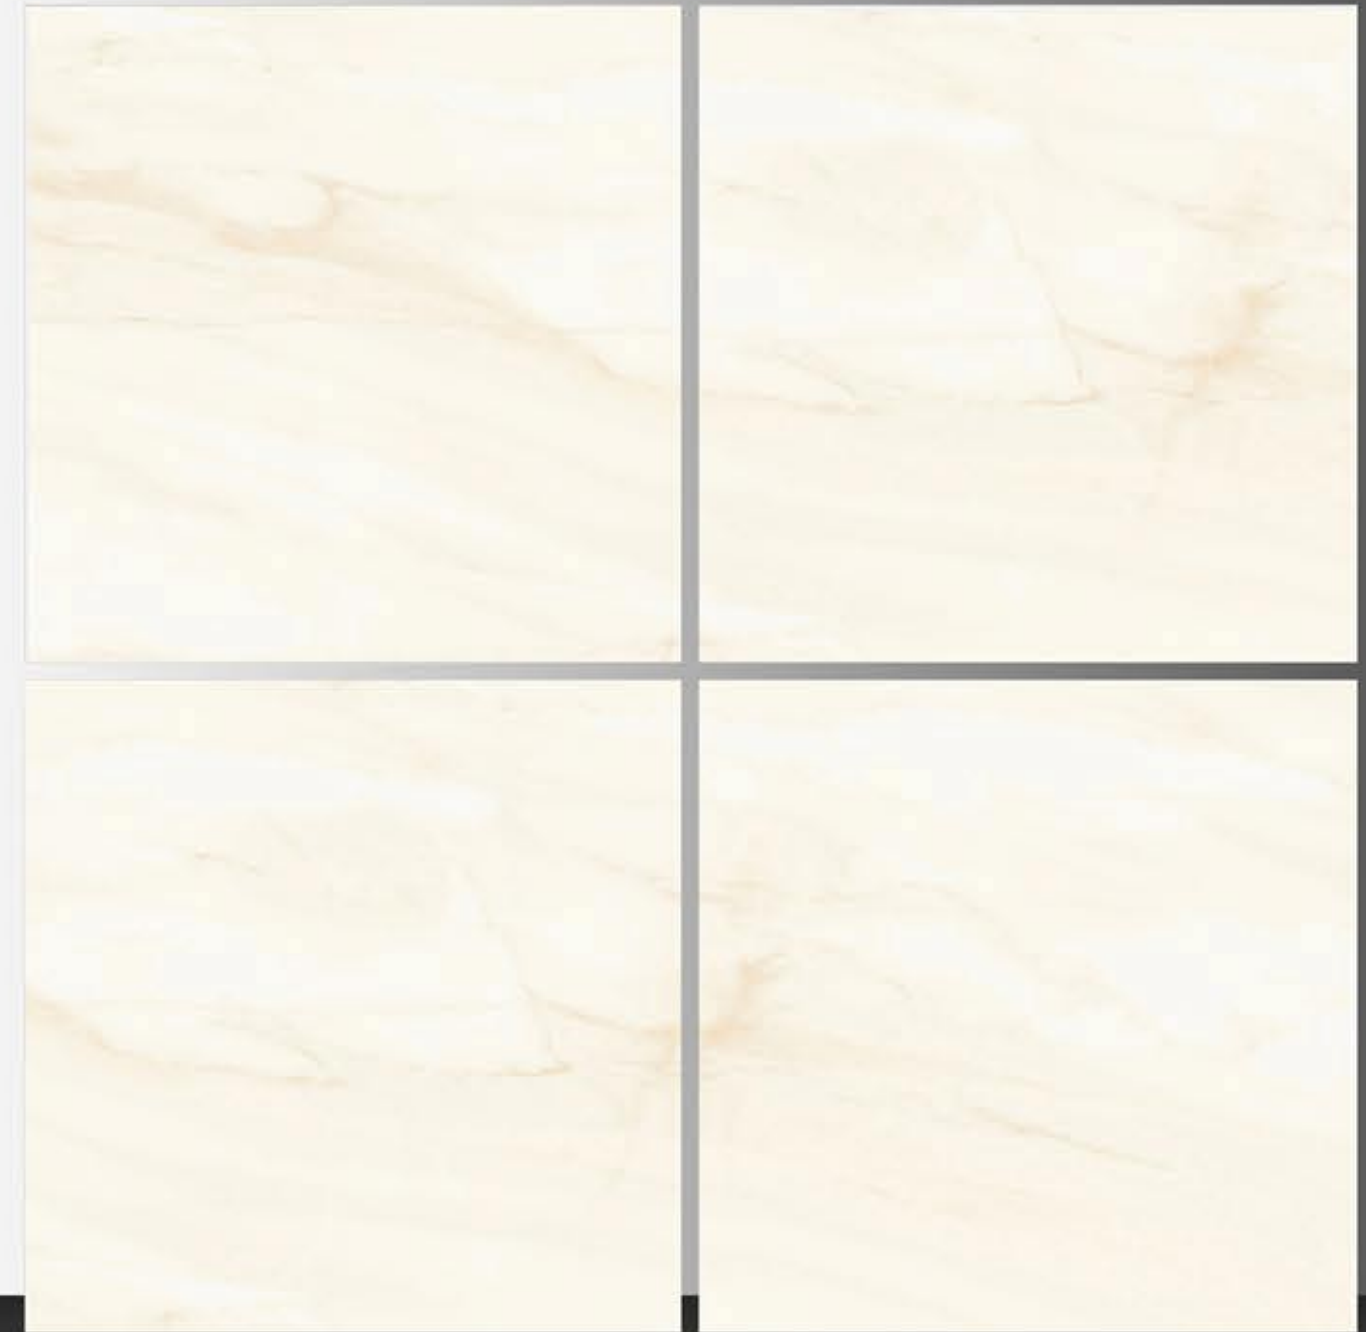

POLISH TILES  
600 x 600 mm

Novana Travertino Crema

POLISH TILES  
600 x 600 mm

OLIVIA BIANCO

POLISH TILES  
600 x 600 mm

OLIVIA IVORY

POLISH TILES  
600 x 600 mm

OMANI ONYX