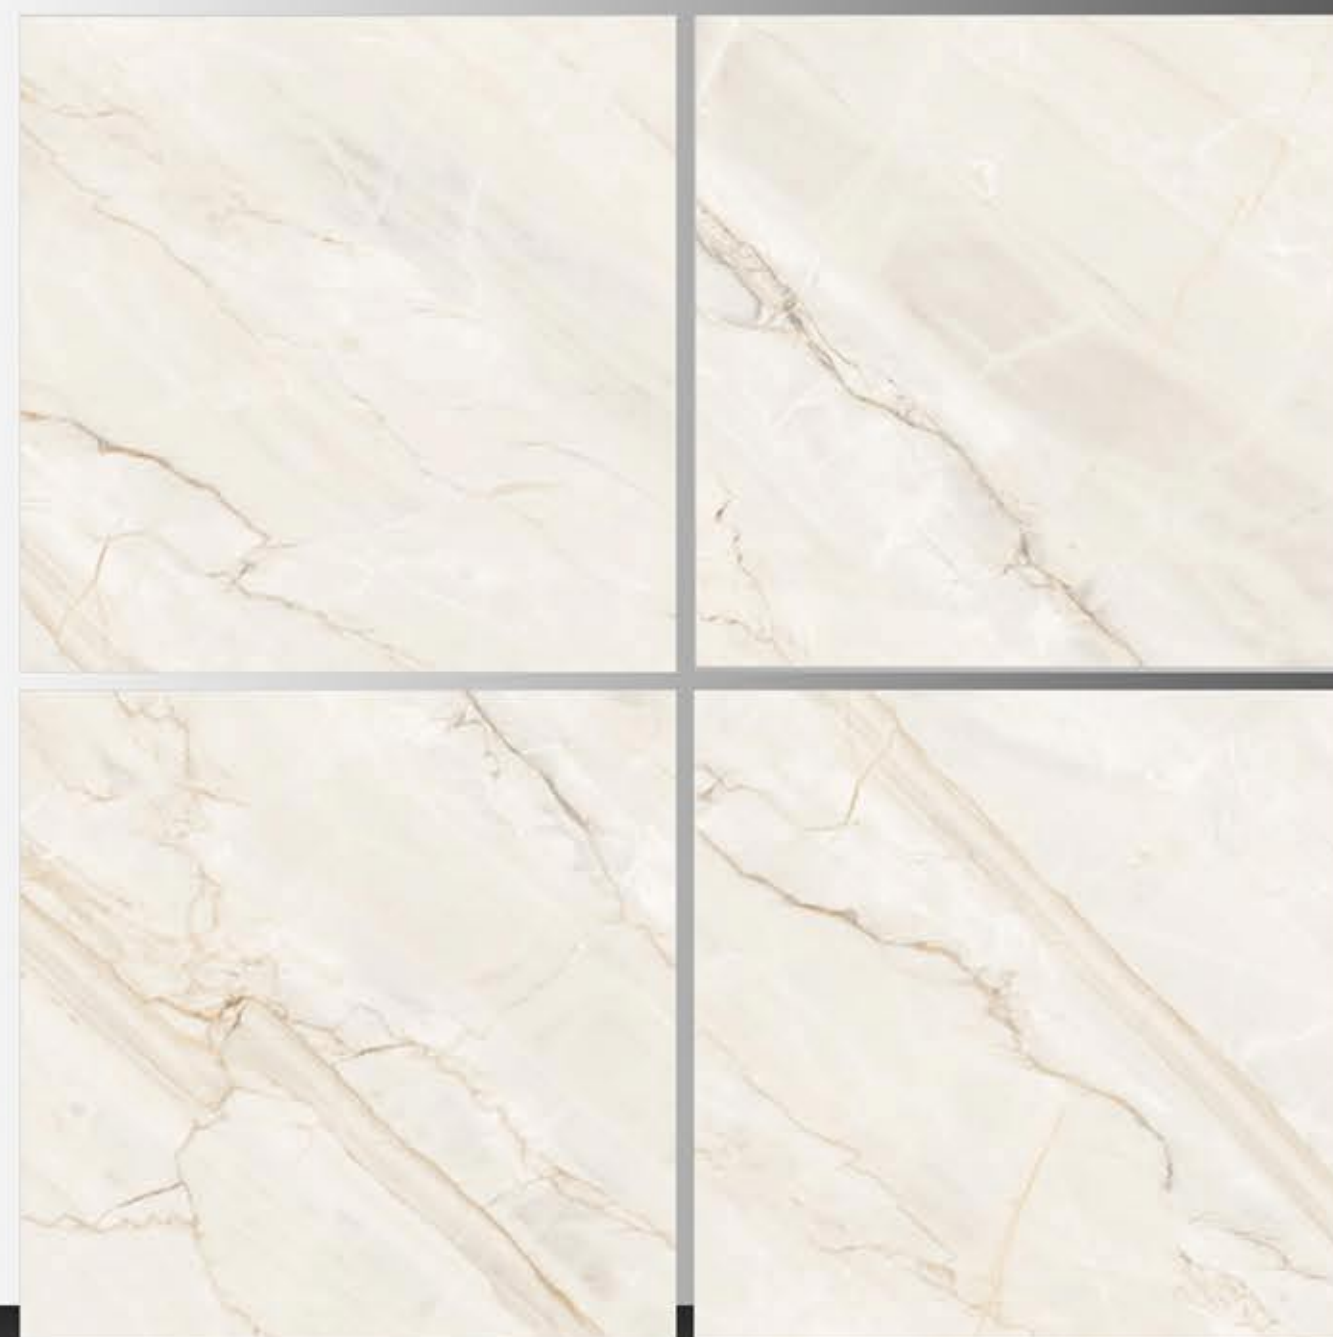

VENESA BEIGE

POLISH TILES  
600 x 600 mm

Venesa Beige

POLISH TILES  
600 x 600 mm

VENESA BROWN

POLISH TILES  
600 x 600 mm

VENESA GREY

POLISH TILES  
600 x 600 mm

VENESA WHITE

POLISH TILES  
600 x 600 mm

VENICE BEIGE

POLISH TILES  
600 x 600 mm

VIVANTA CREMA

POLISH TILES  
600 x 600 mm

WONDER MARBLE

POLISH TILES  
600 x 600 mm