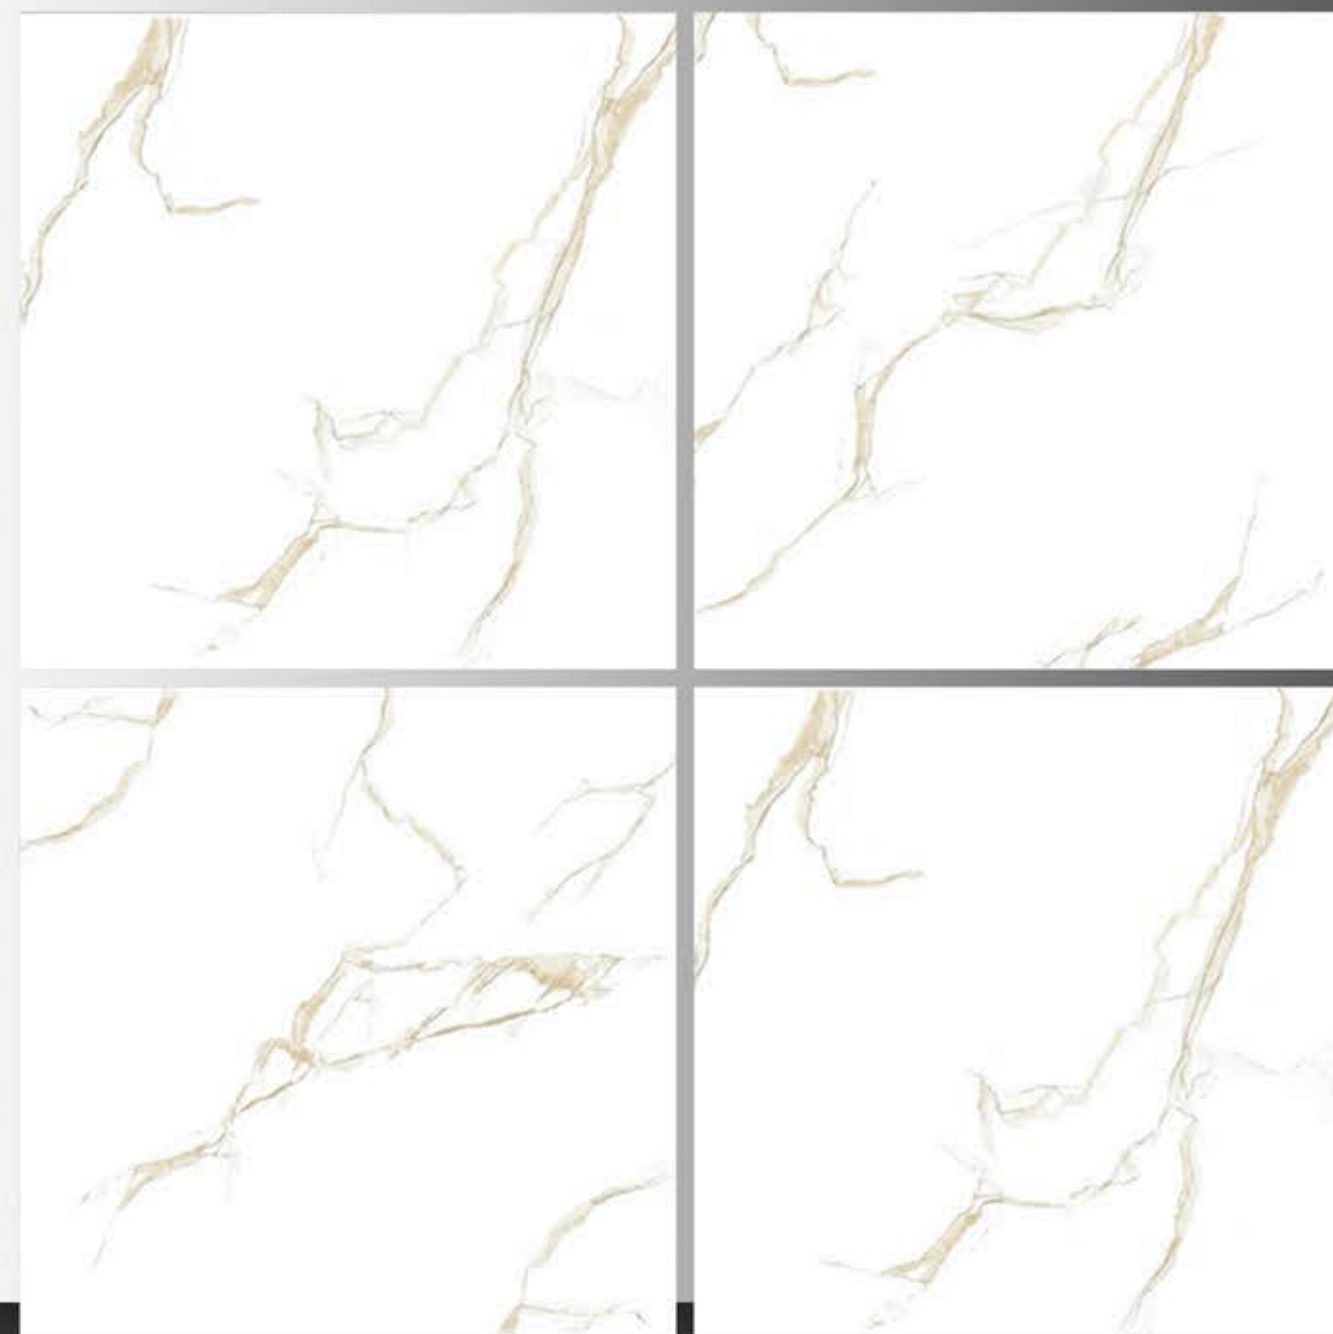

GOLD SATUARIO