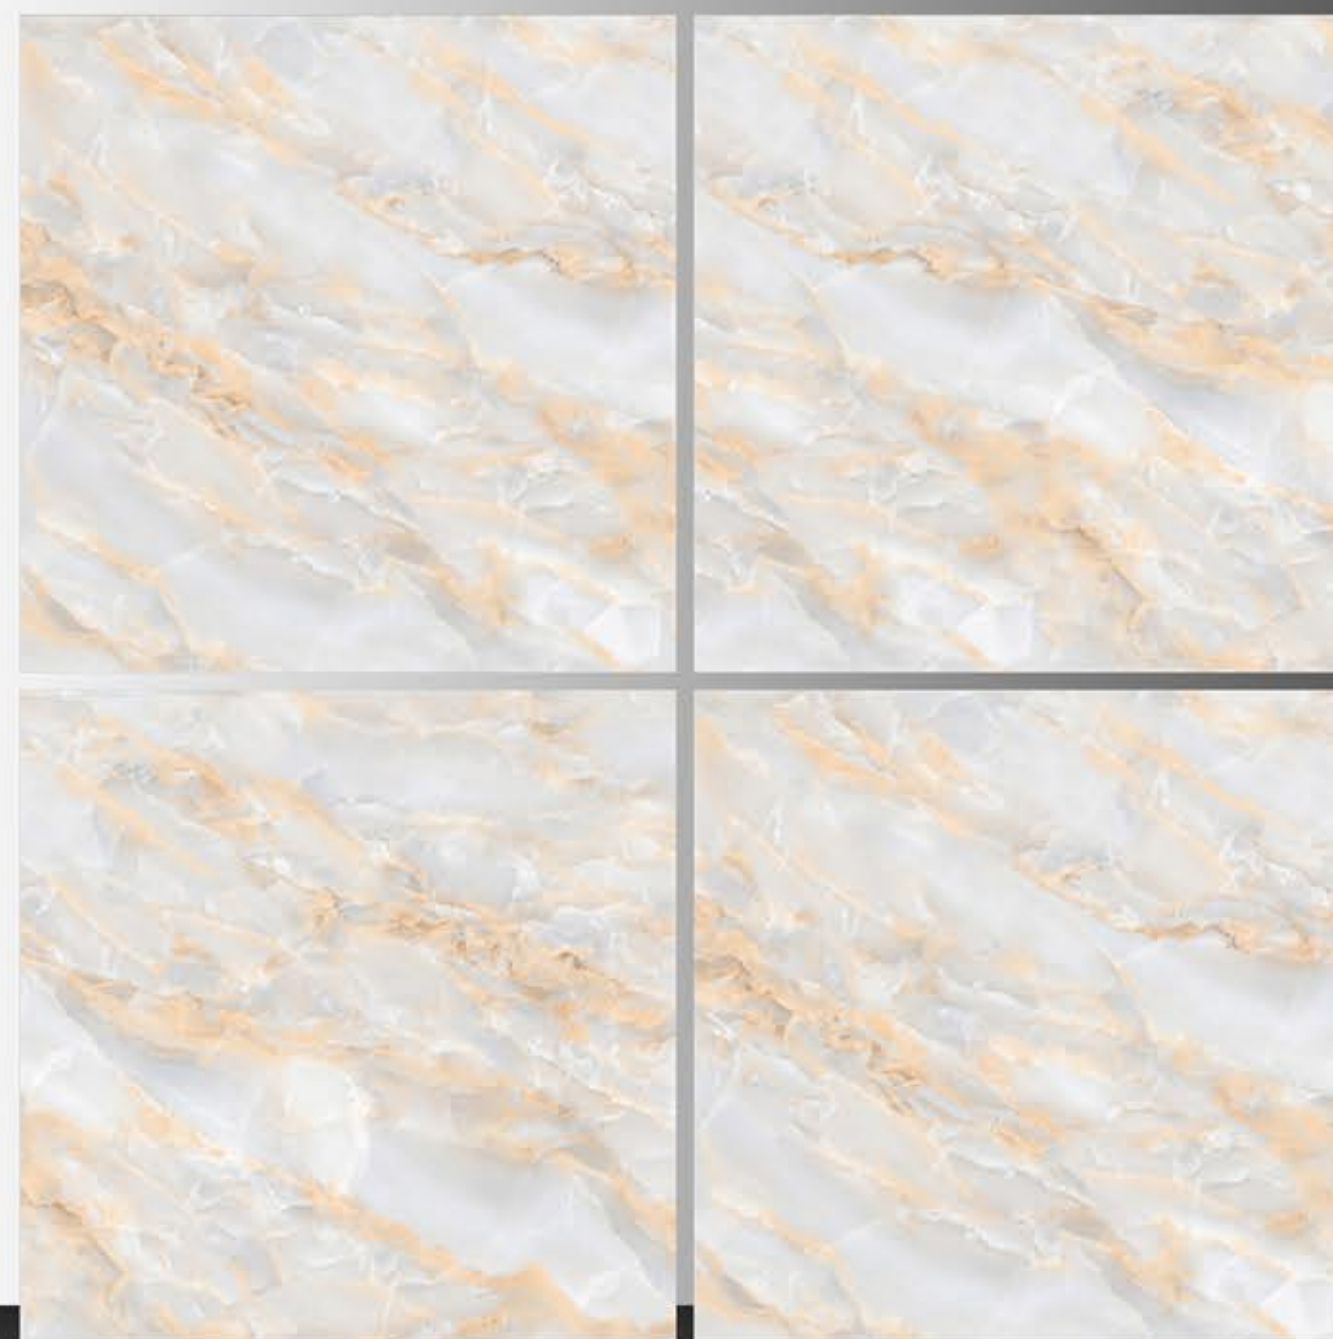

TROY BEIGE

POLISH TILES  
600 x 600 mm

TUNISIA BIANCO

POLISH TILES  
600 x 600 mm

TUNISIA GREY

POLISH TILES  
600 x 600 mm

TYPHOON BEIGE

POLISH TILES  
600 x 600 mm