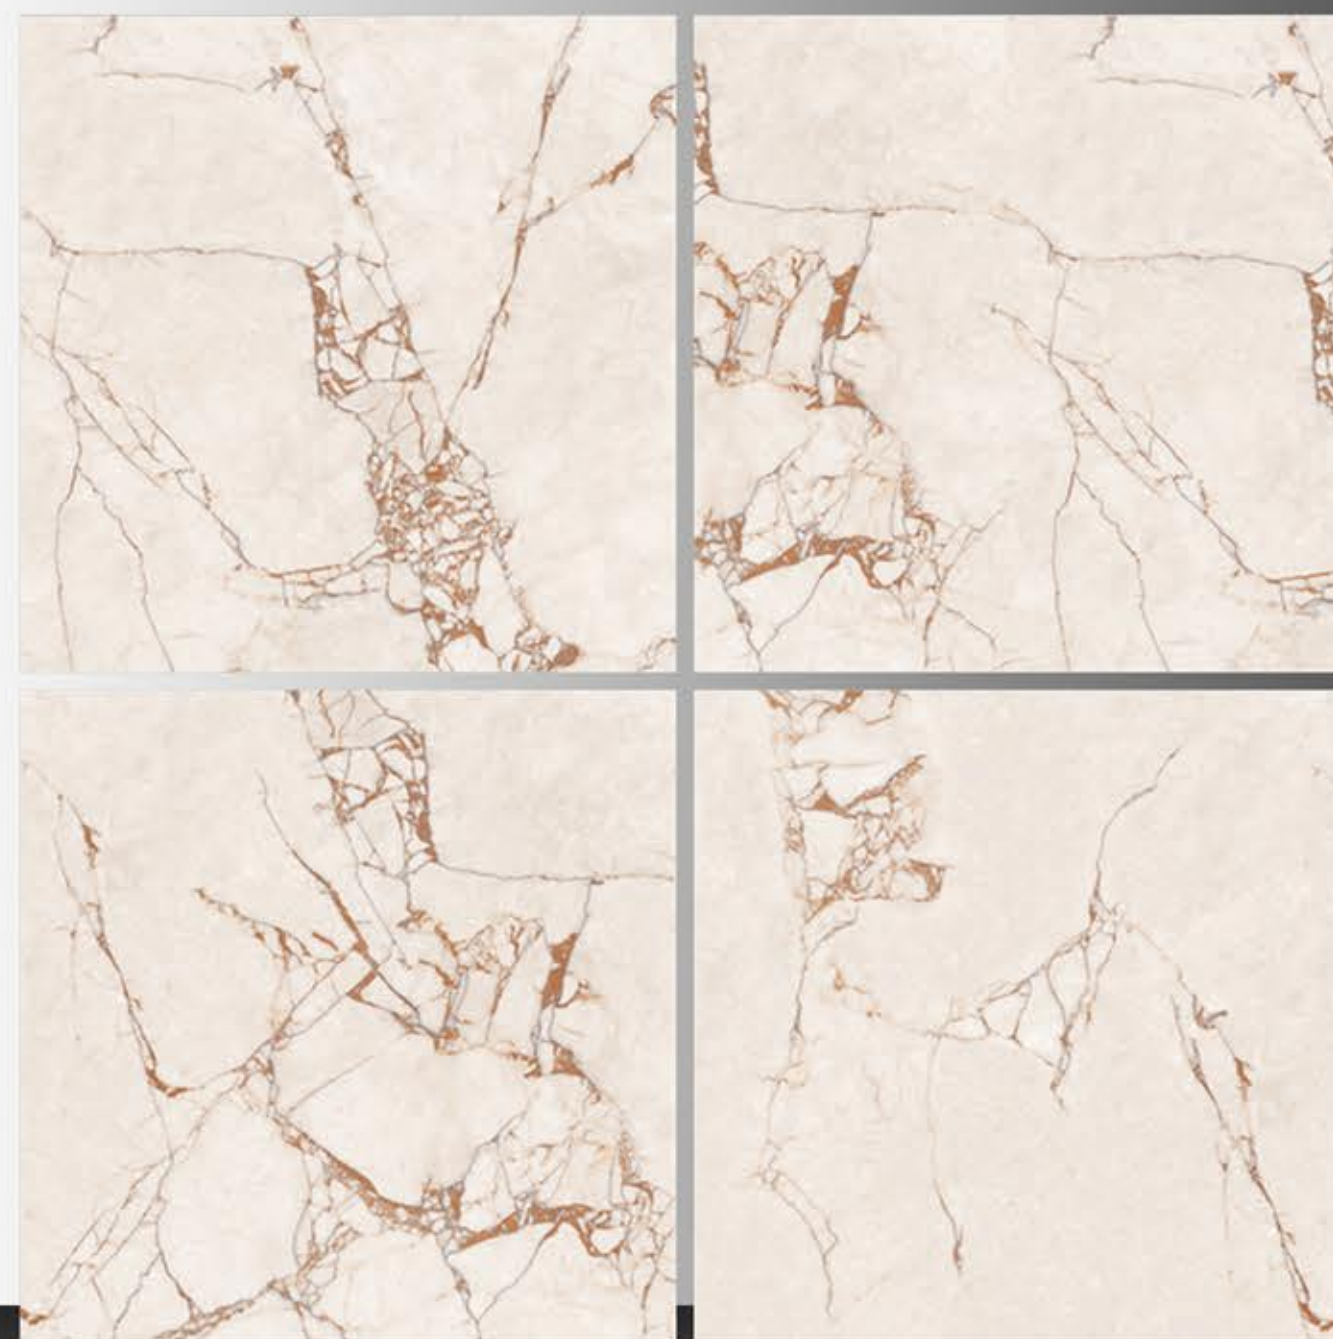

SISILIA BROWN