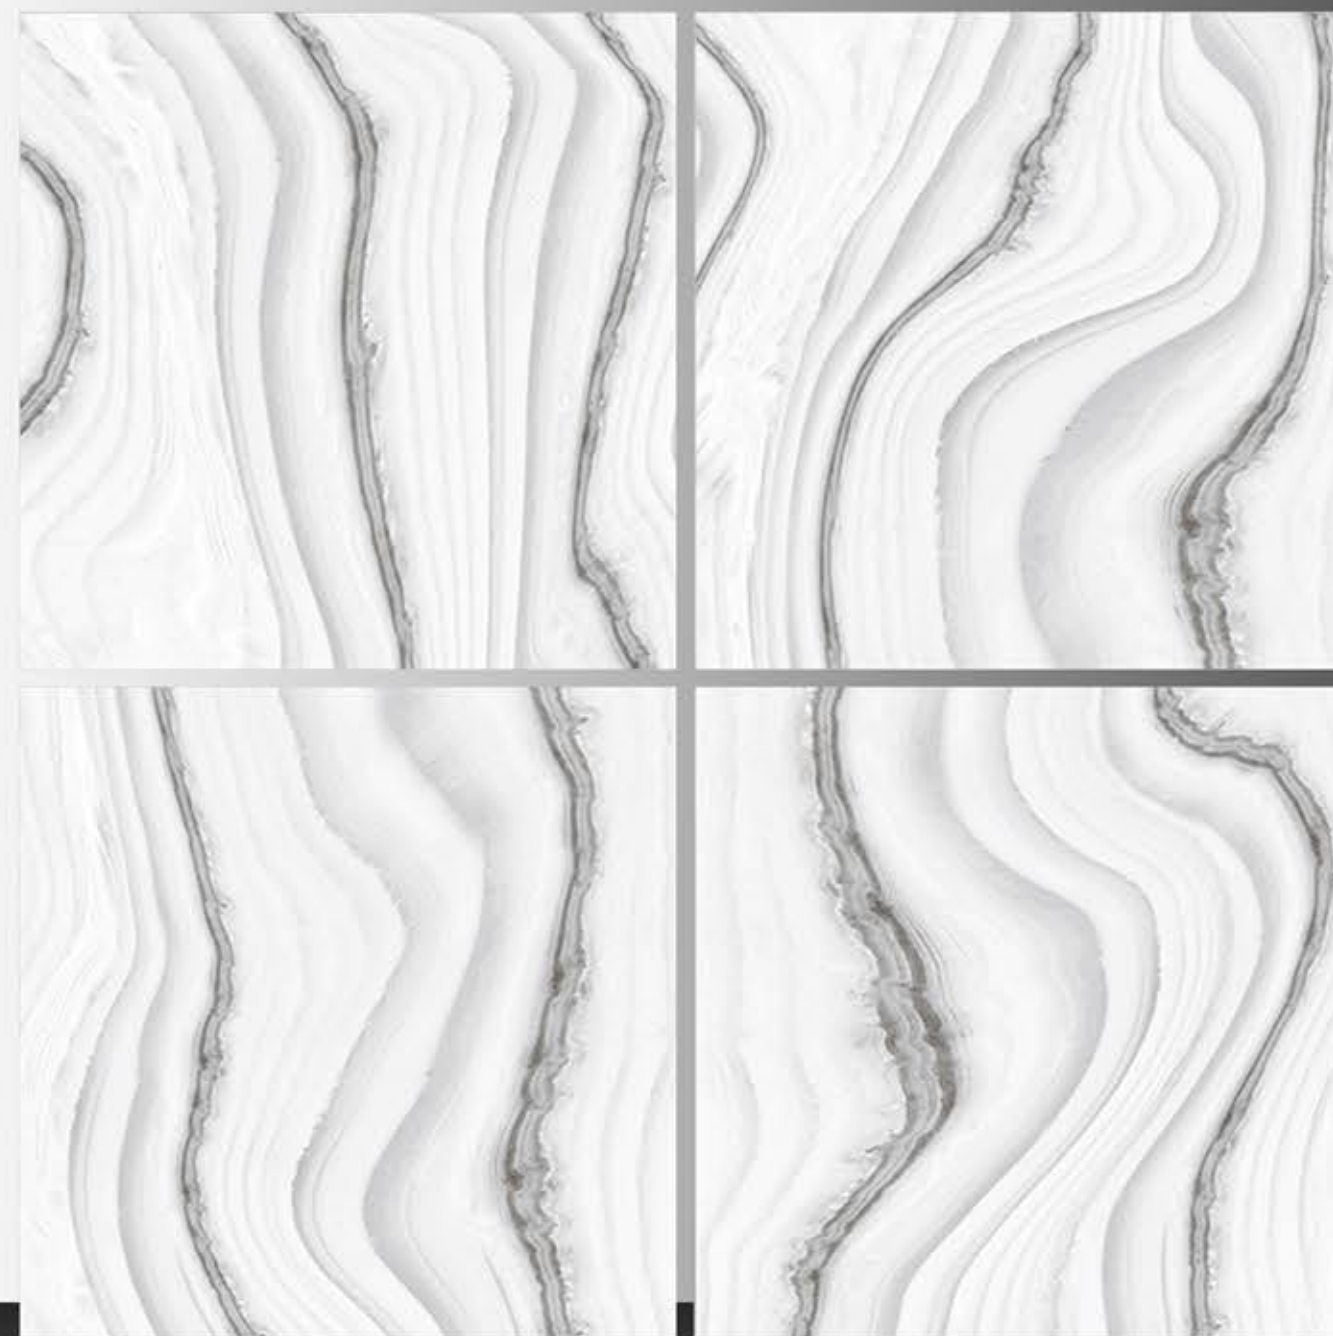

POLISH TILES
600 x 600 mm

COLONIAL GREY