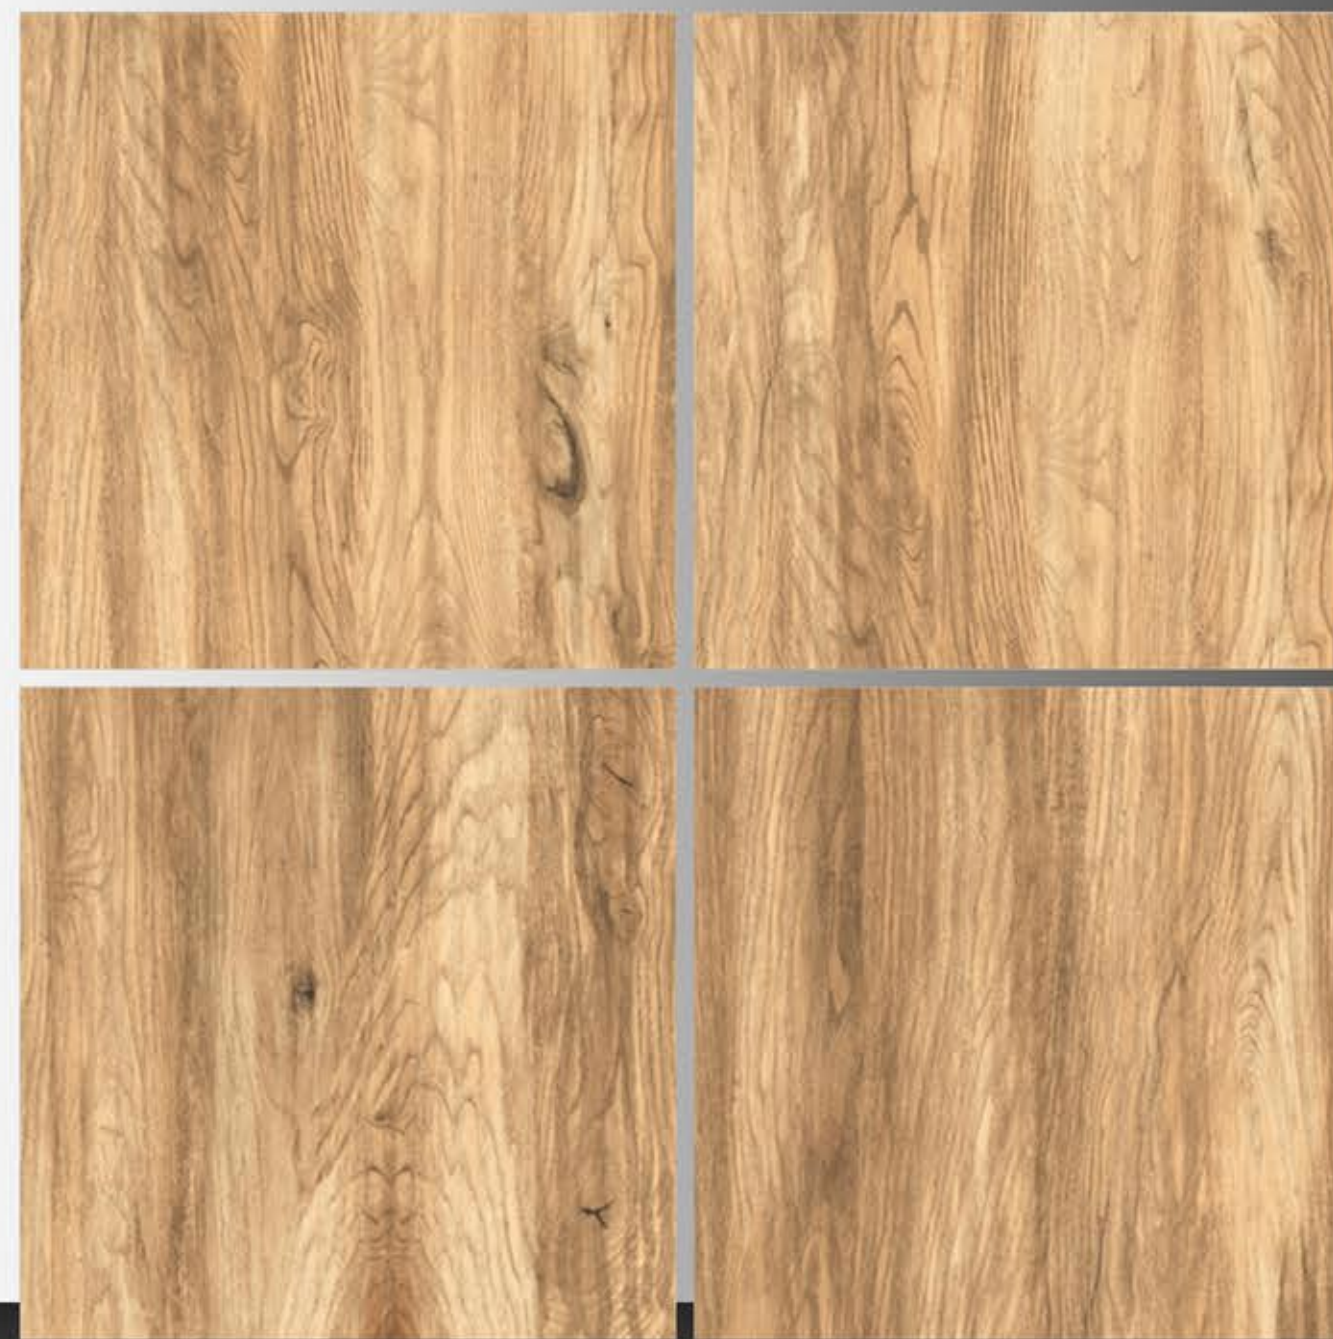

CORNEVA WOOD