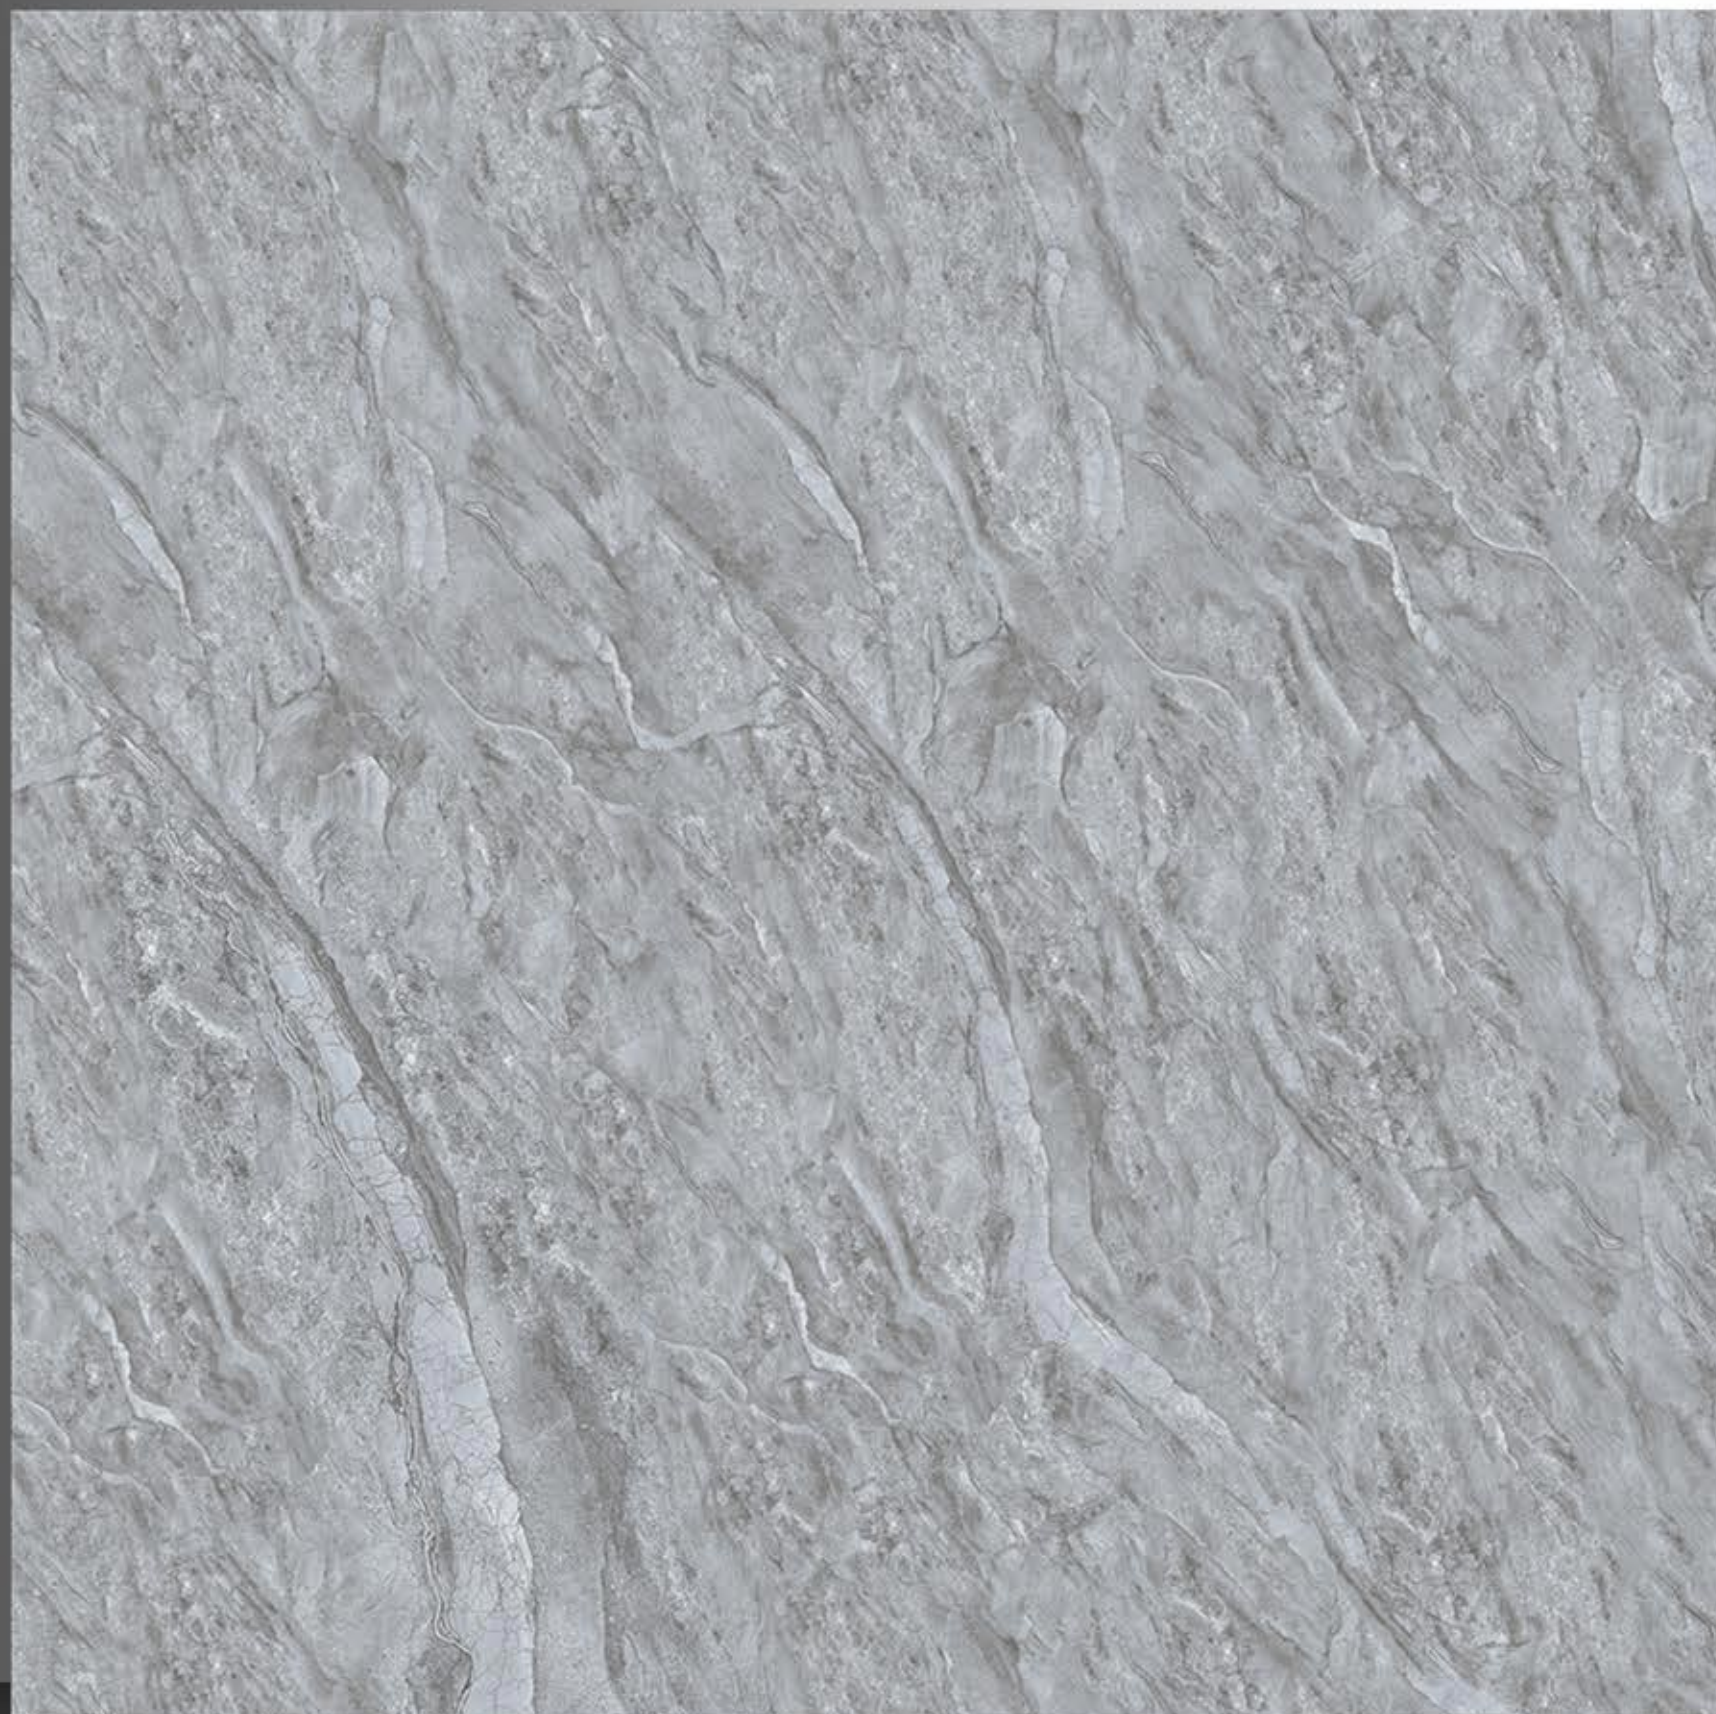

MARBELLA GREY

POLISH TILES  
600 x 600 mm

MARMOR SILVER

POLISH TILES  
600 x 600 mm

MARSTONE NATURAL

Hold the  
**VISION**  
Trust the  
**PROCESS**

POLISH TILES  
600 x 600 mm

MARVEL BLACK