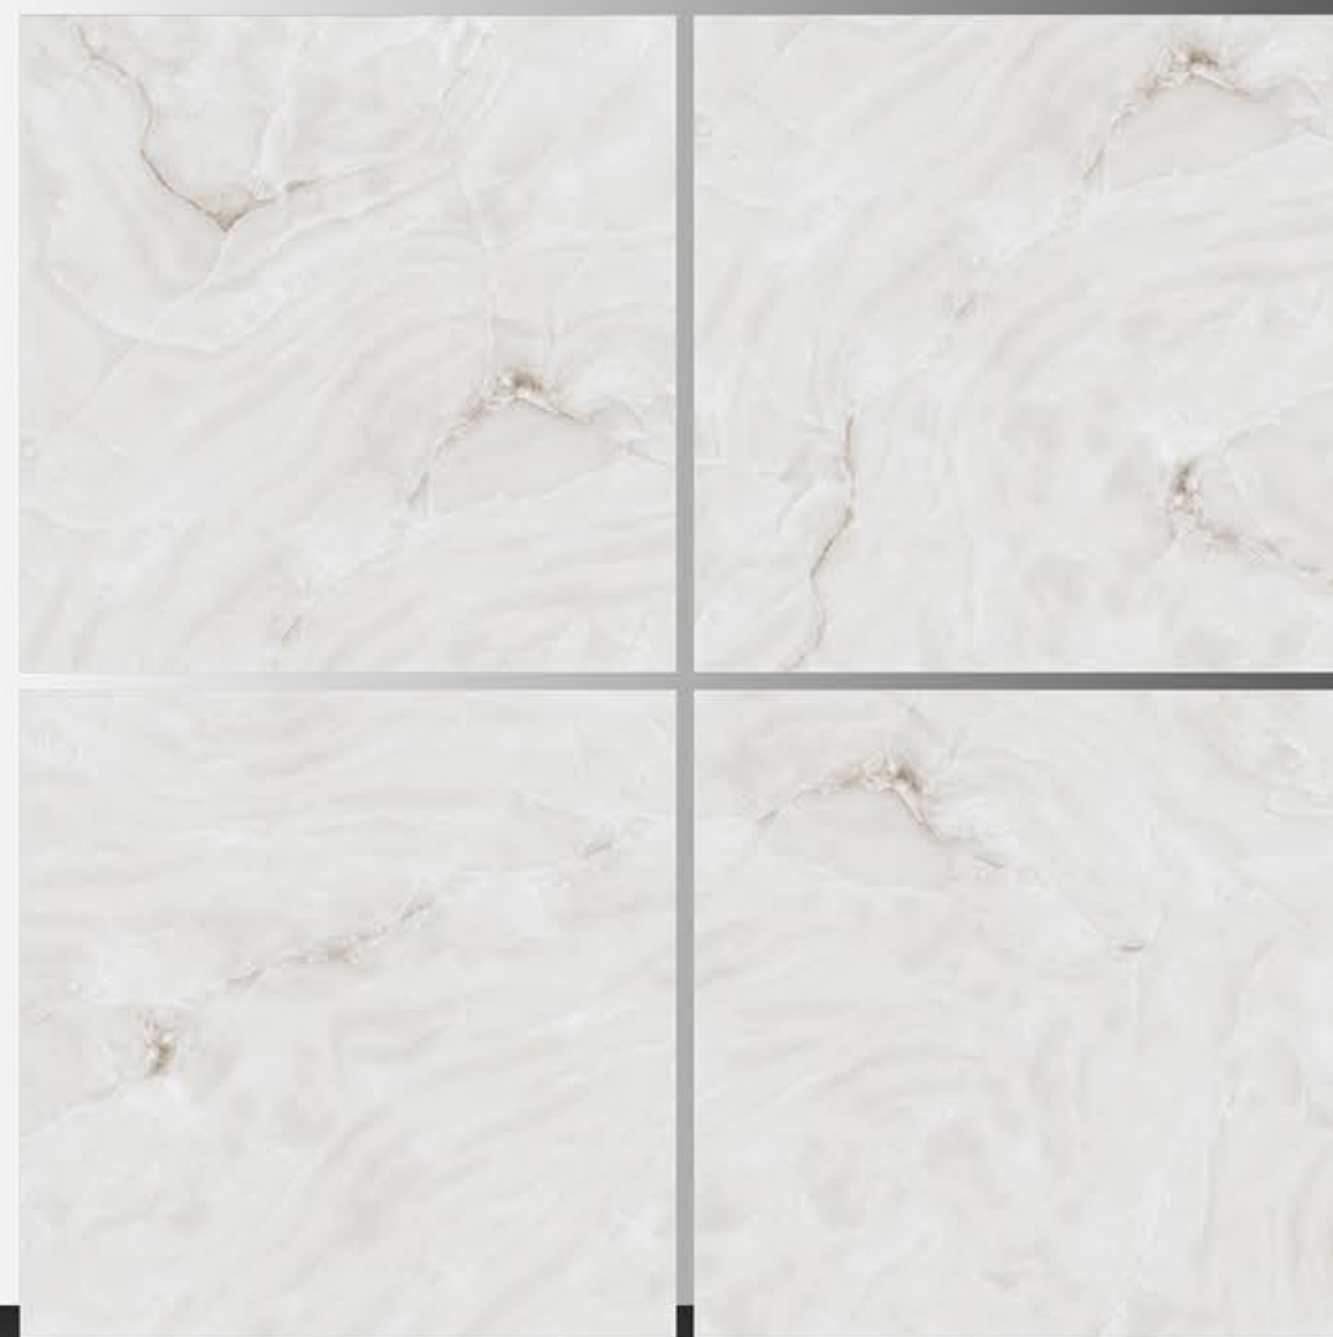

POLISH TILES  
600 x 600 mm

NATURAL ONYX

POLISH TILES  
600 x 600 mm

NATURAL PEARL

POLISH TILES  
600 x 600 mm

NEW CARRARA

POLISH TILES  
600 x 600 mm

Nordic Beige