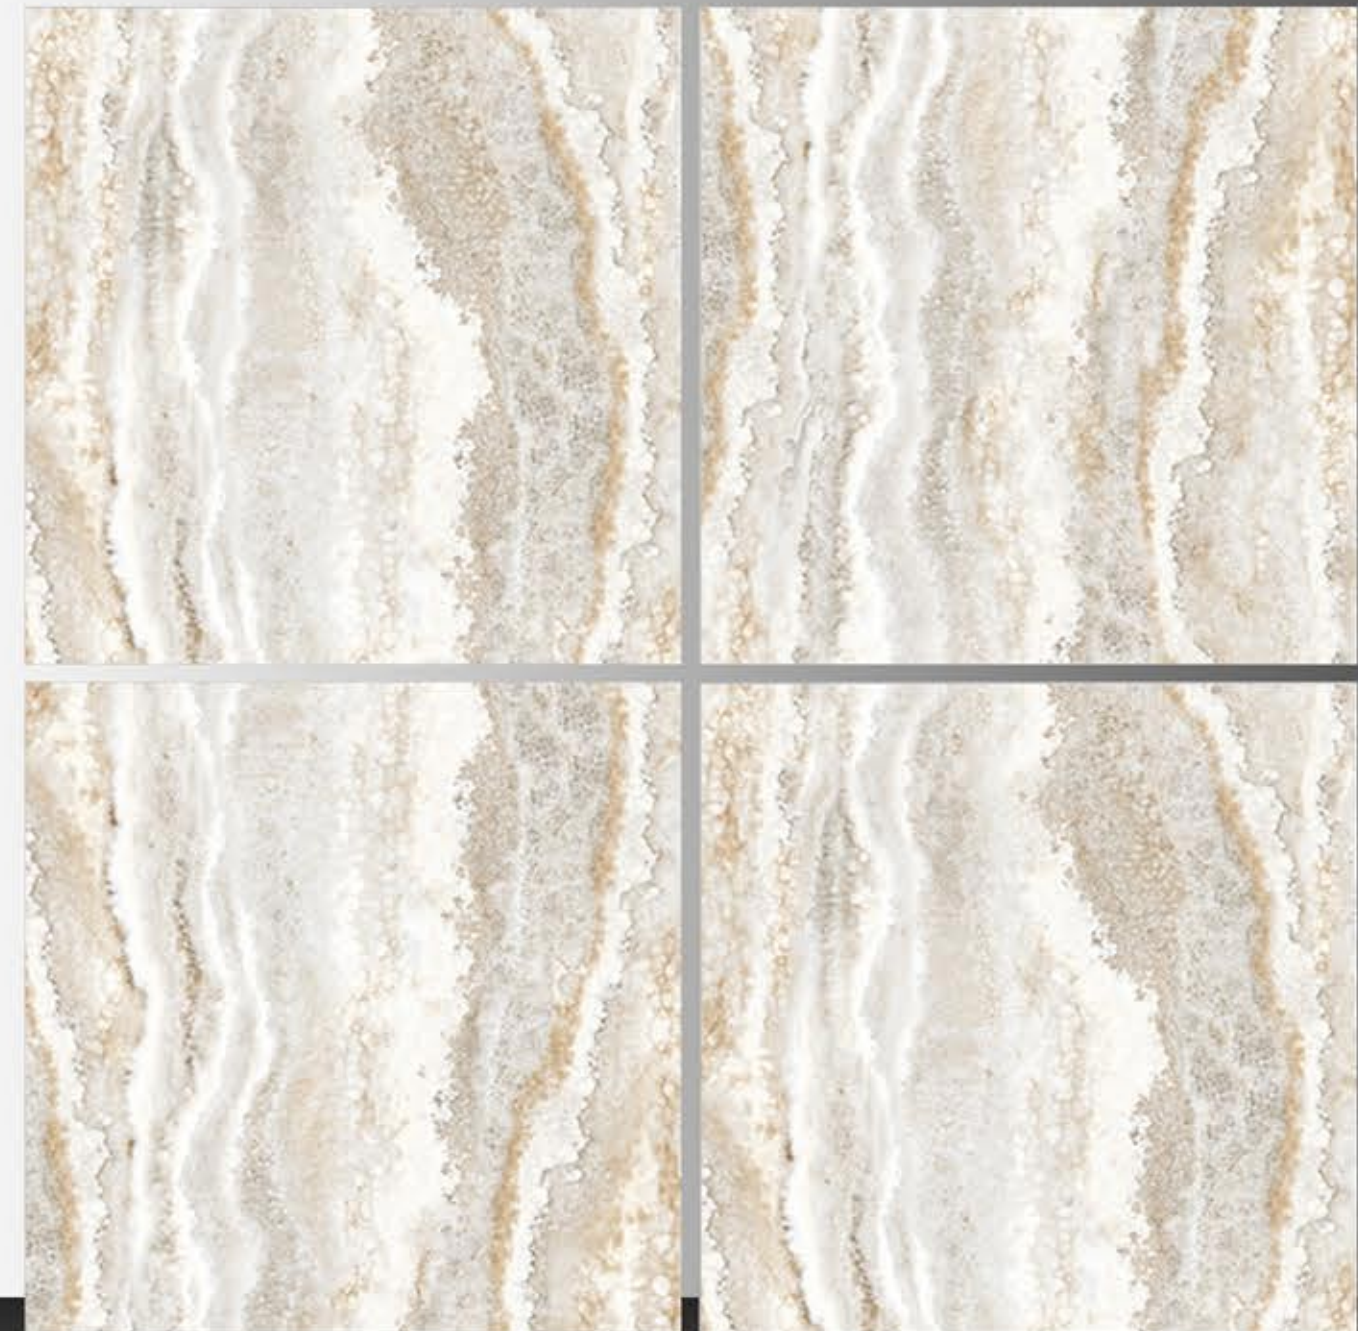

POLISH TILES  
600 x 600 mm

AMARON GREY

POLISH TILES  
600 x 600 mm

Amphora Statuario

POLISH TILES  
600 x 600 mm

Antique Onyx

POLISH TILES  
600 x 600 mm

Antique Sky