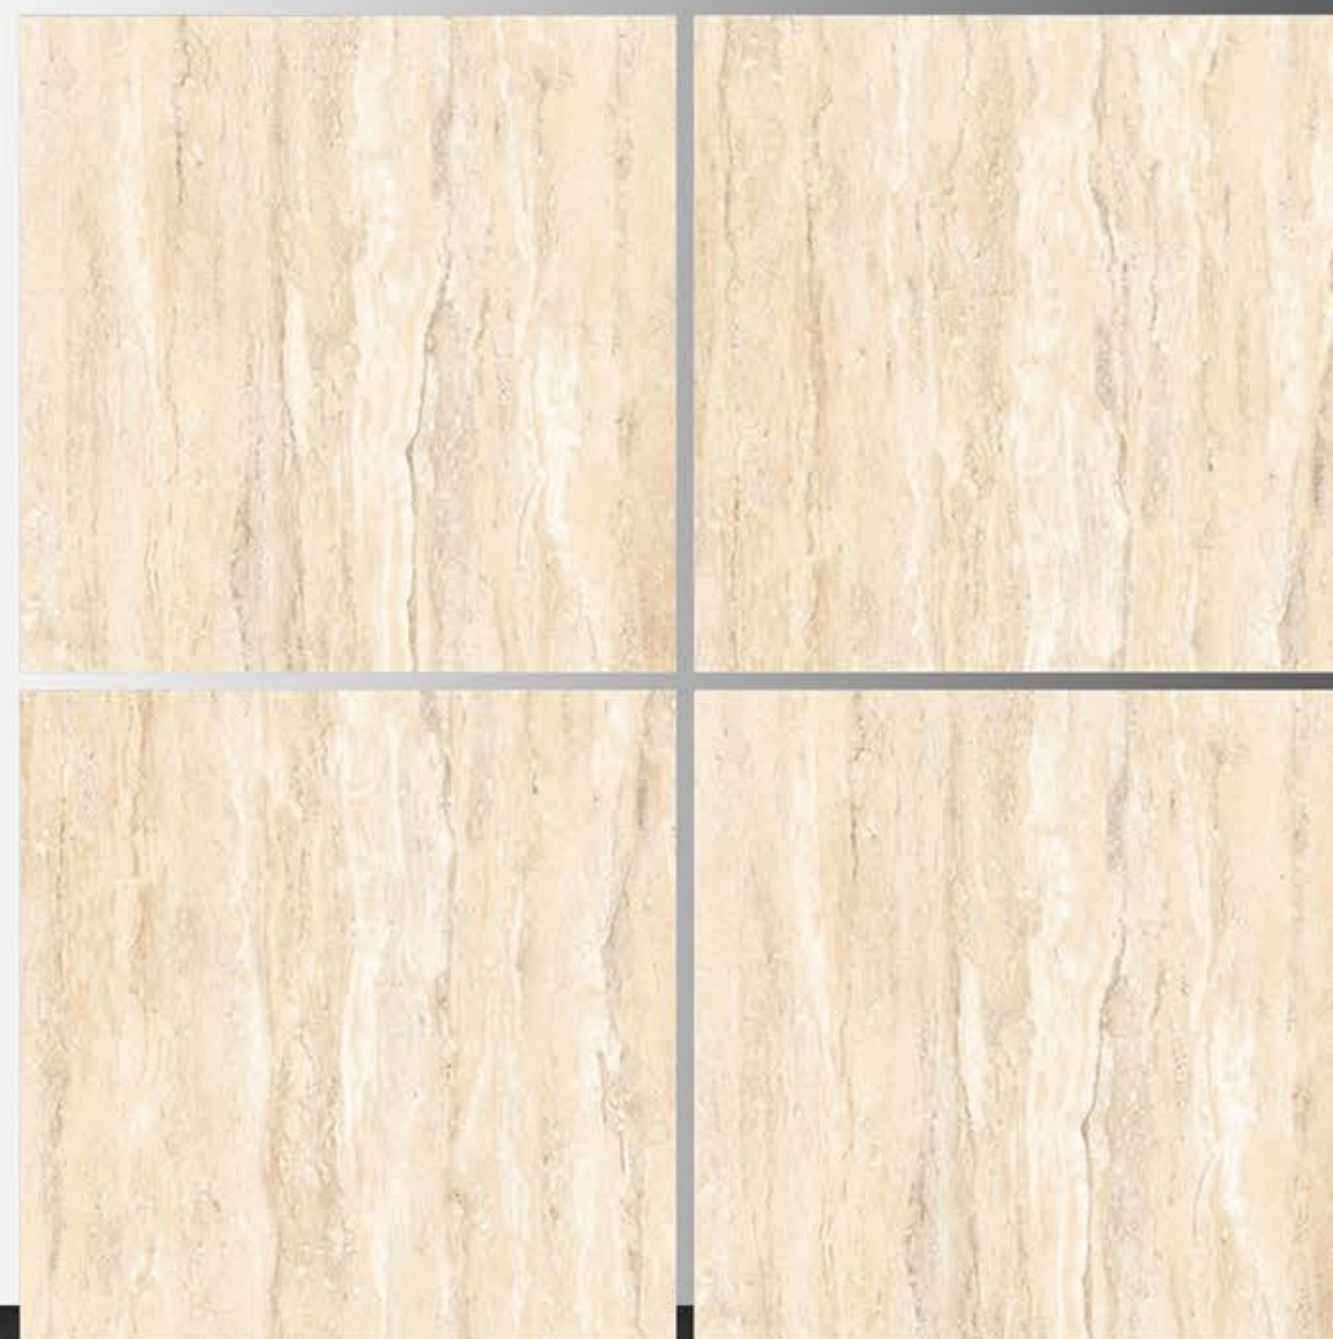

TRAVERTINO GOLD

POLISH TILES  
600 x 600 mm

TRAVERTINO IVORY

POLISH TILES  
600 x 600 mm

TRINITY GREY

POLISH TILES  
600 x 600 mm

TRINITY PEACH

POLISH TILES  
600 x 600 mm