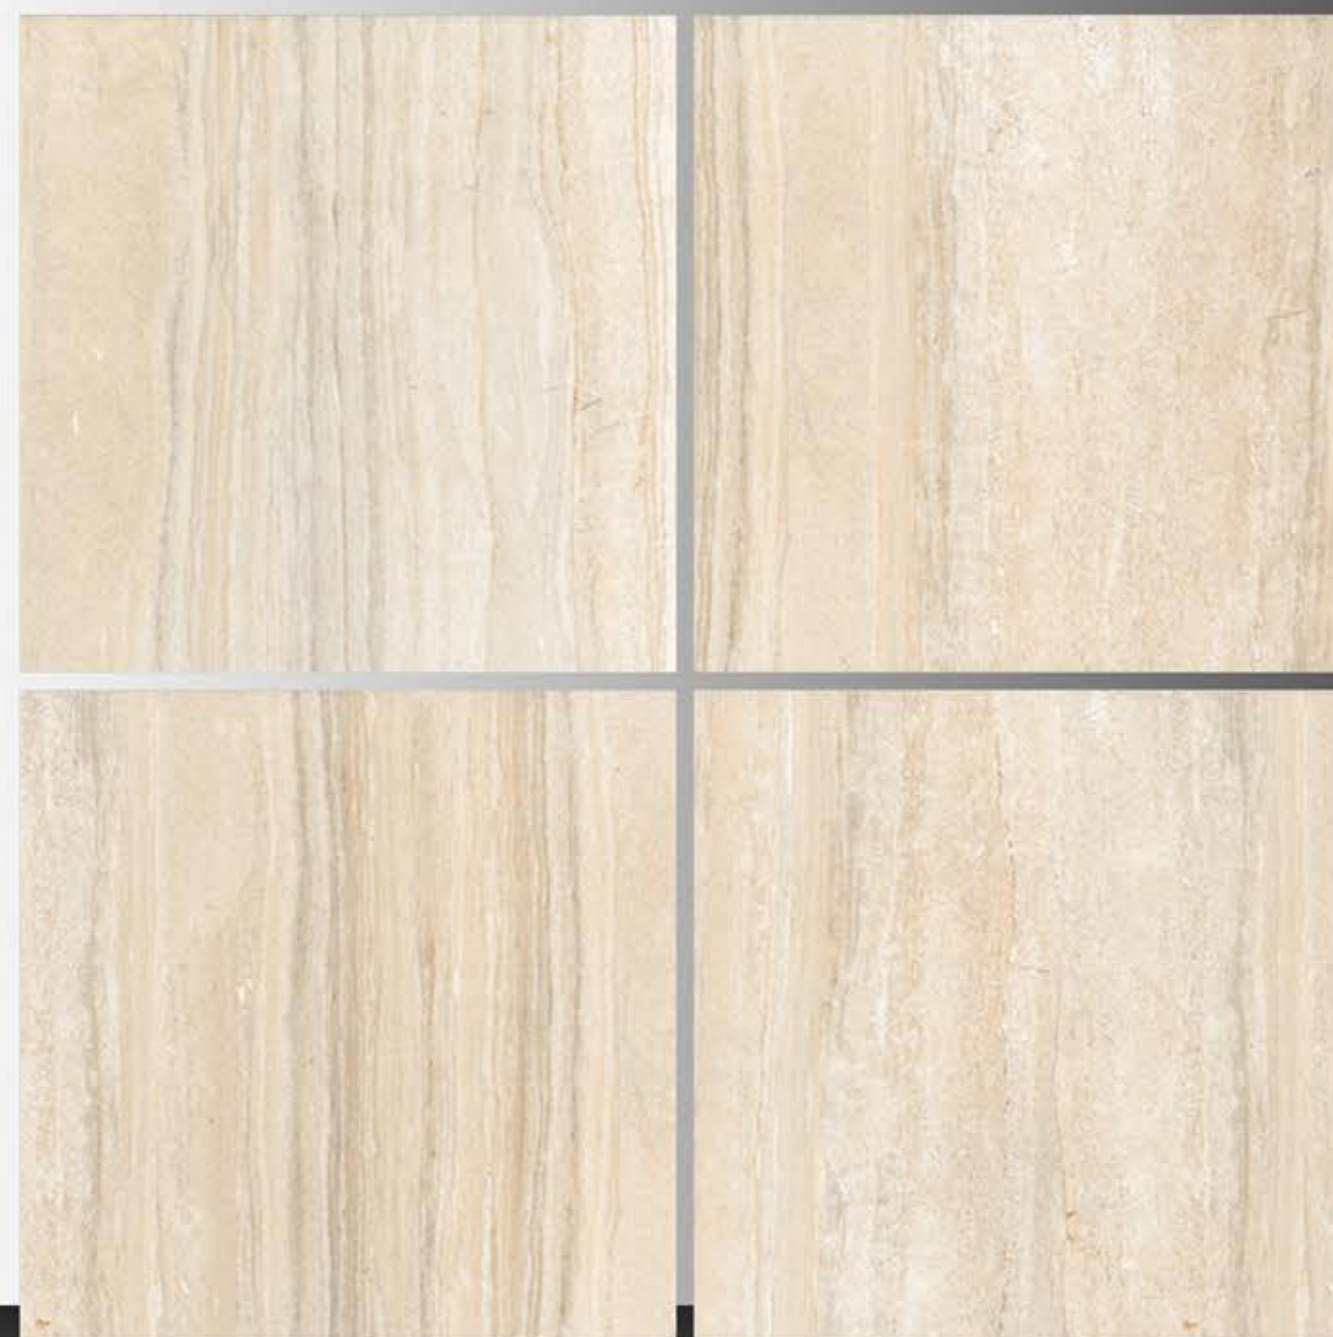

POLISH TILES
600 x 600 mm

PINE BEIGE