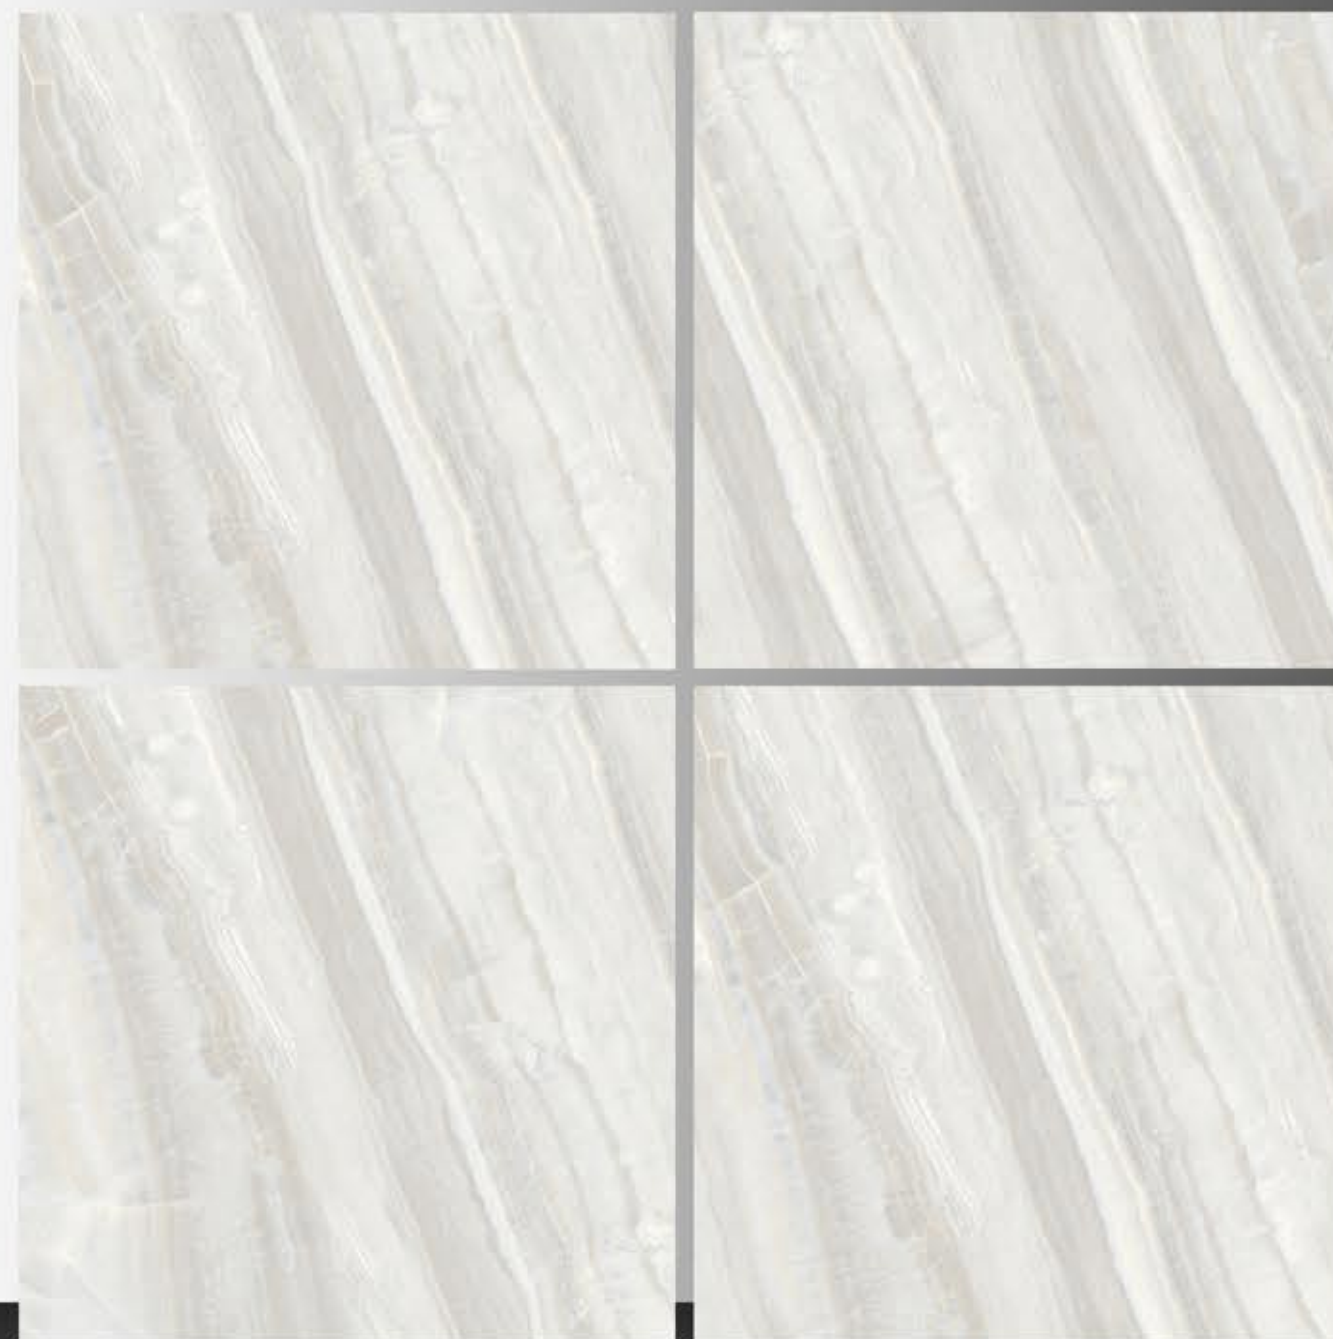

POLISH TILES  
600 x 600 mm

ORLIN BRONZE

POLISH TILES  
600 x 600 mm

Paradise Dark

POLISH TILES  
600 x 600 mm

Paradise Light

POLISH TILES  
600 x 600 mm

PETAL PINK