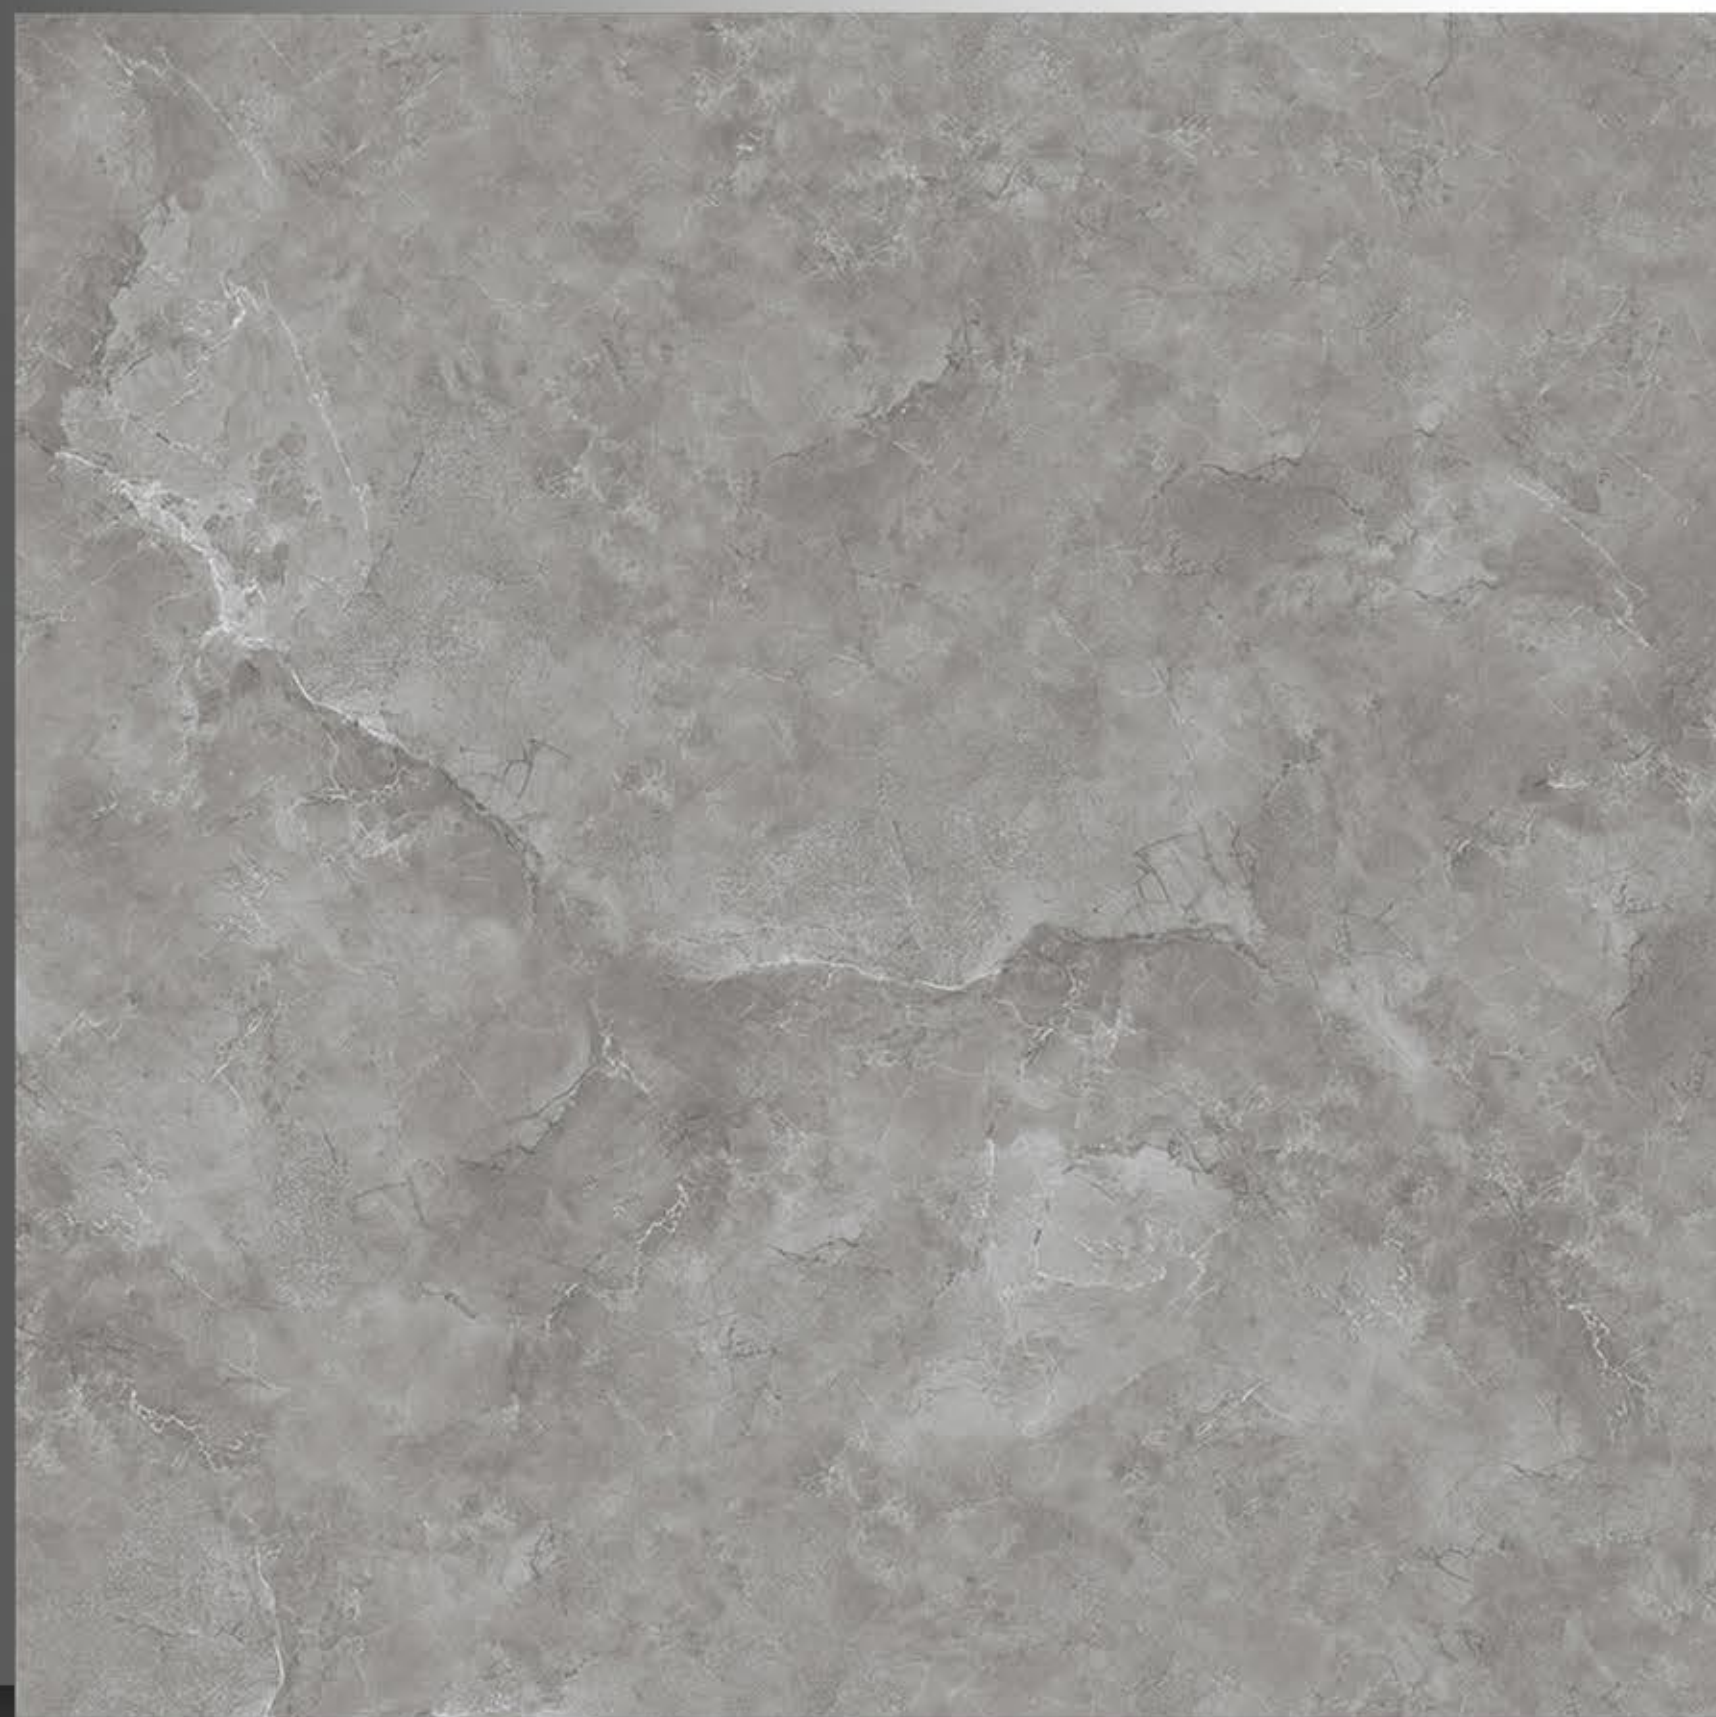

POLISH TILES
600 x 600 mm