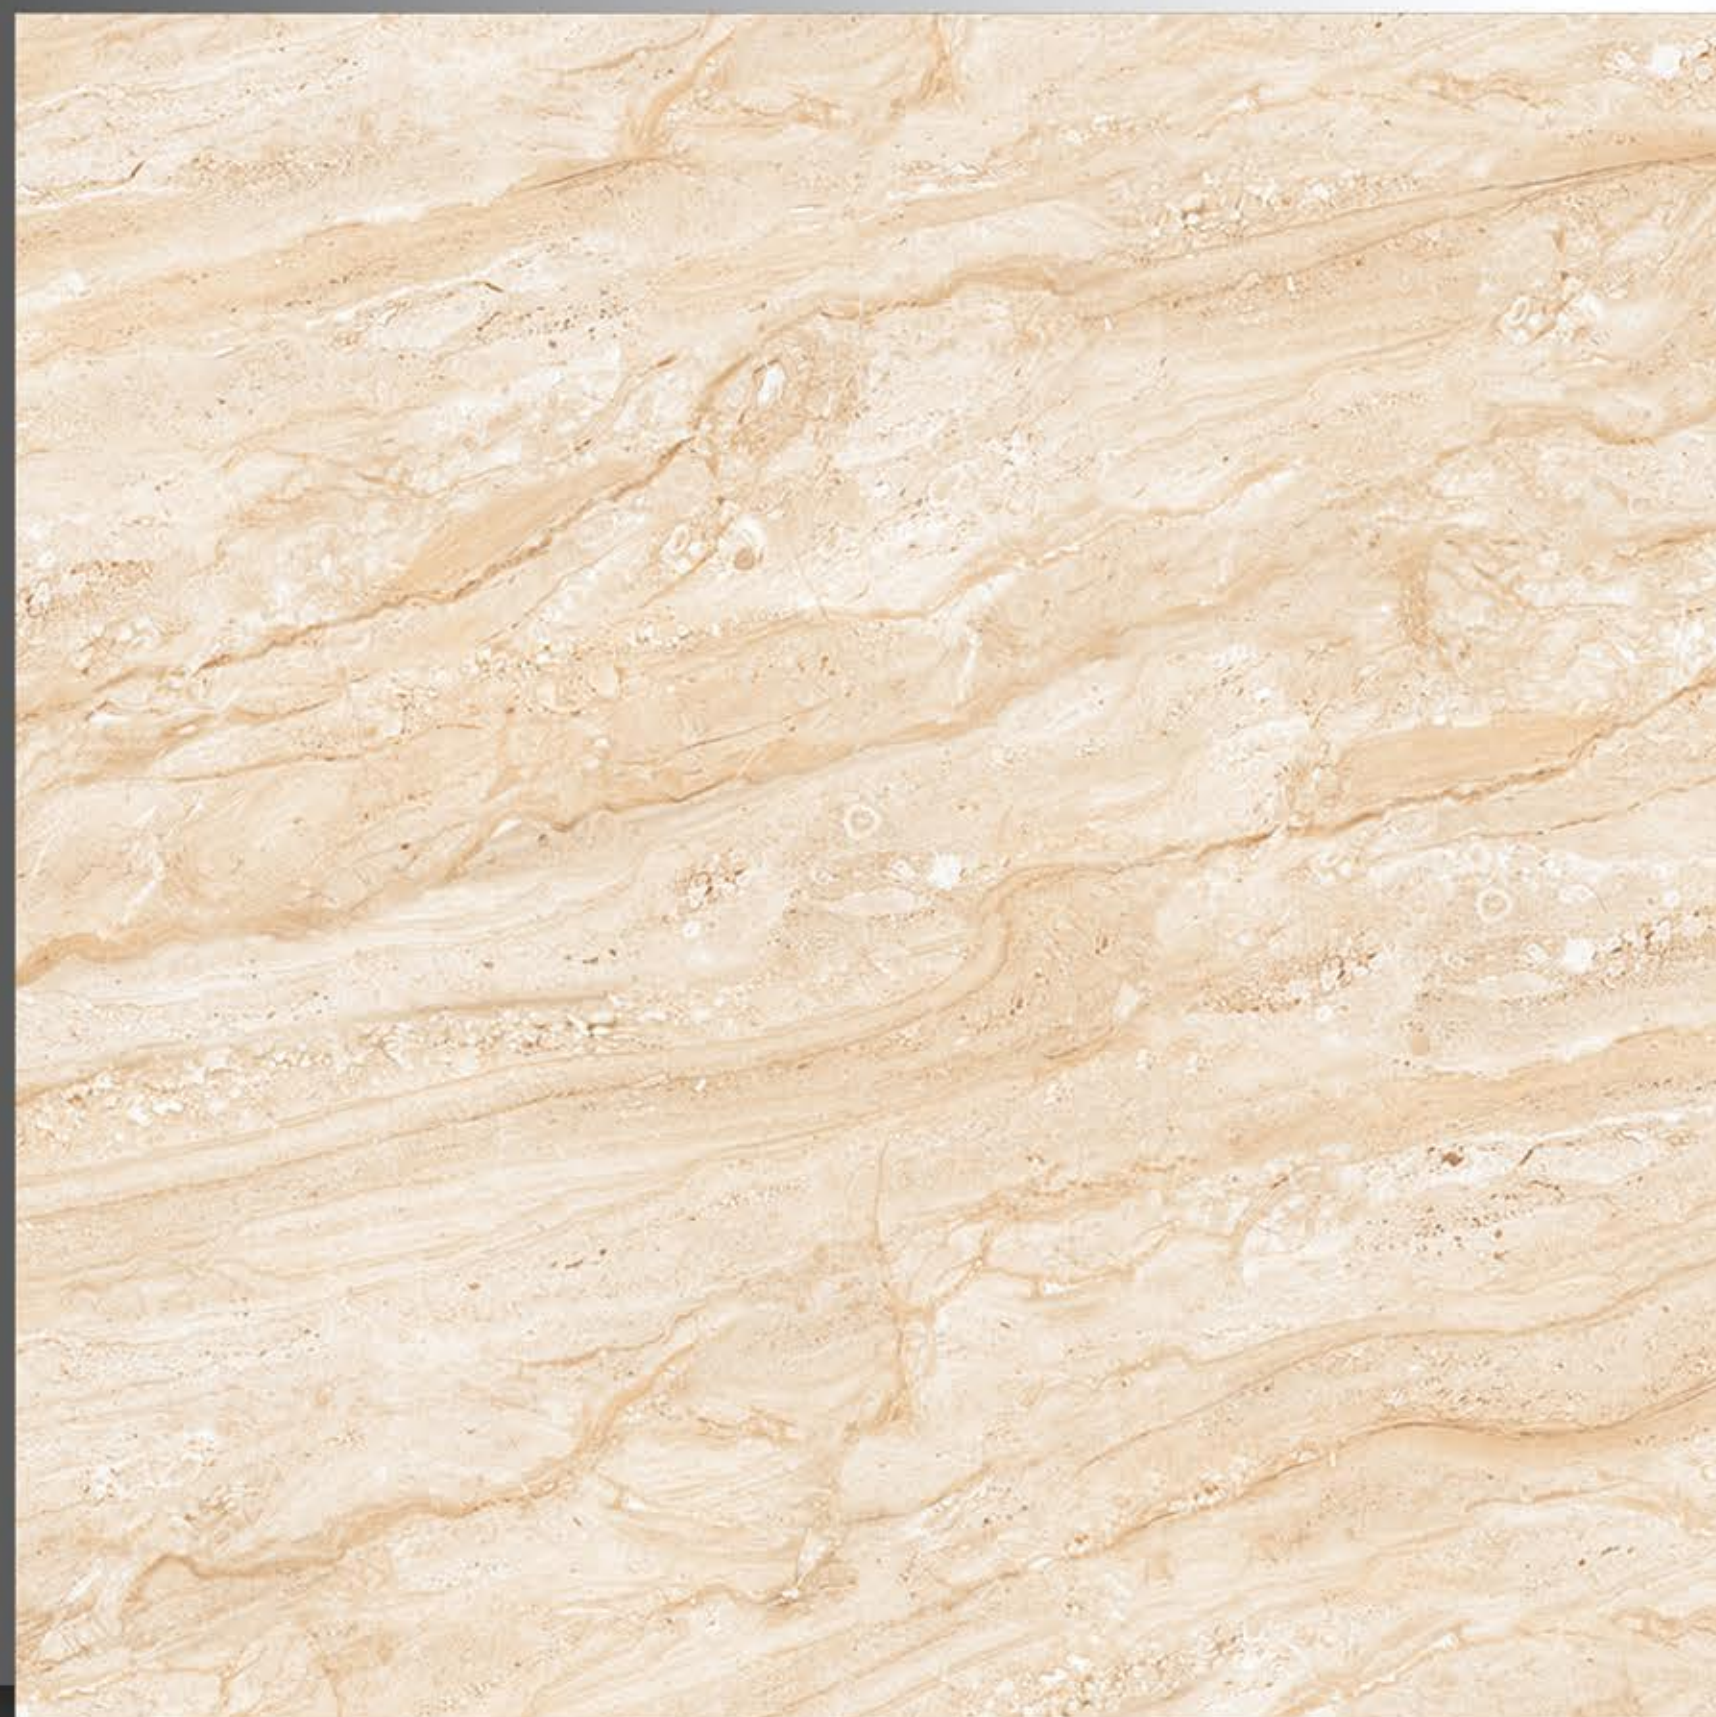

POLISH TILES
600 x 600 mm