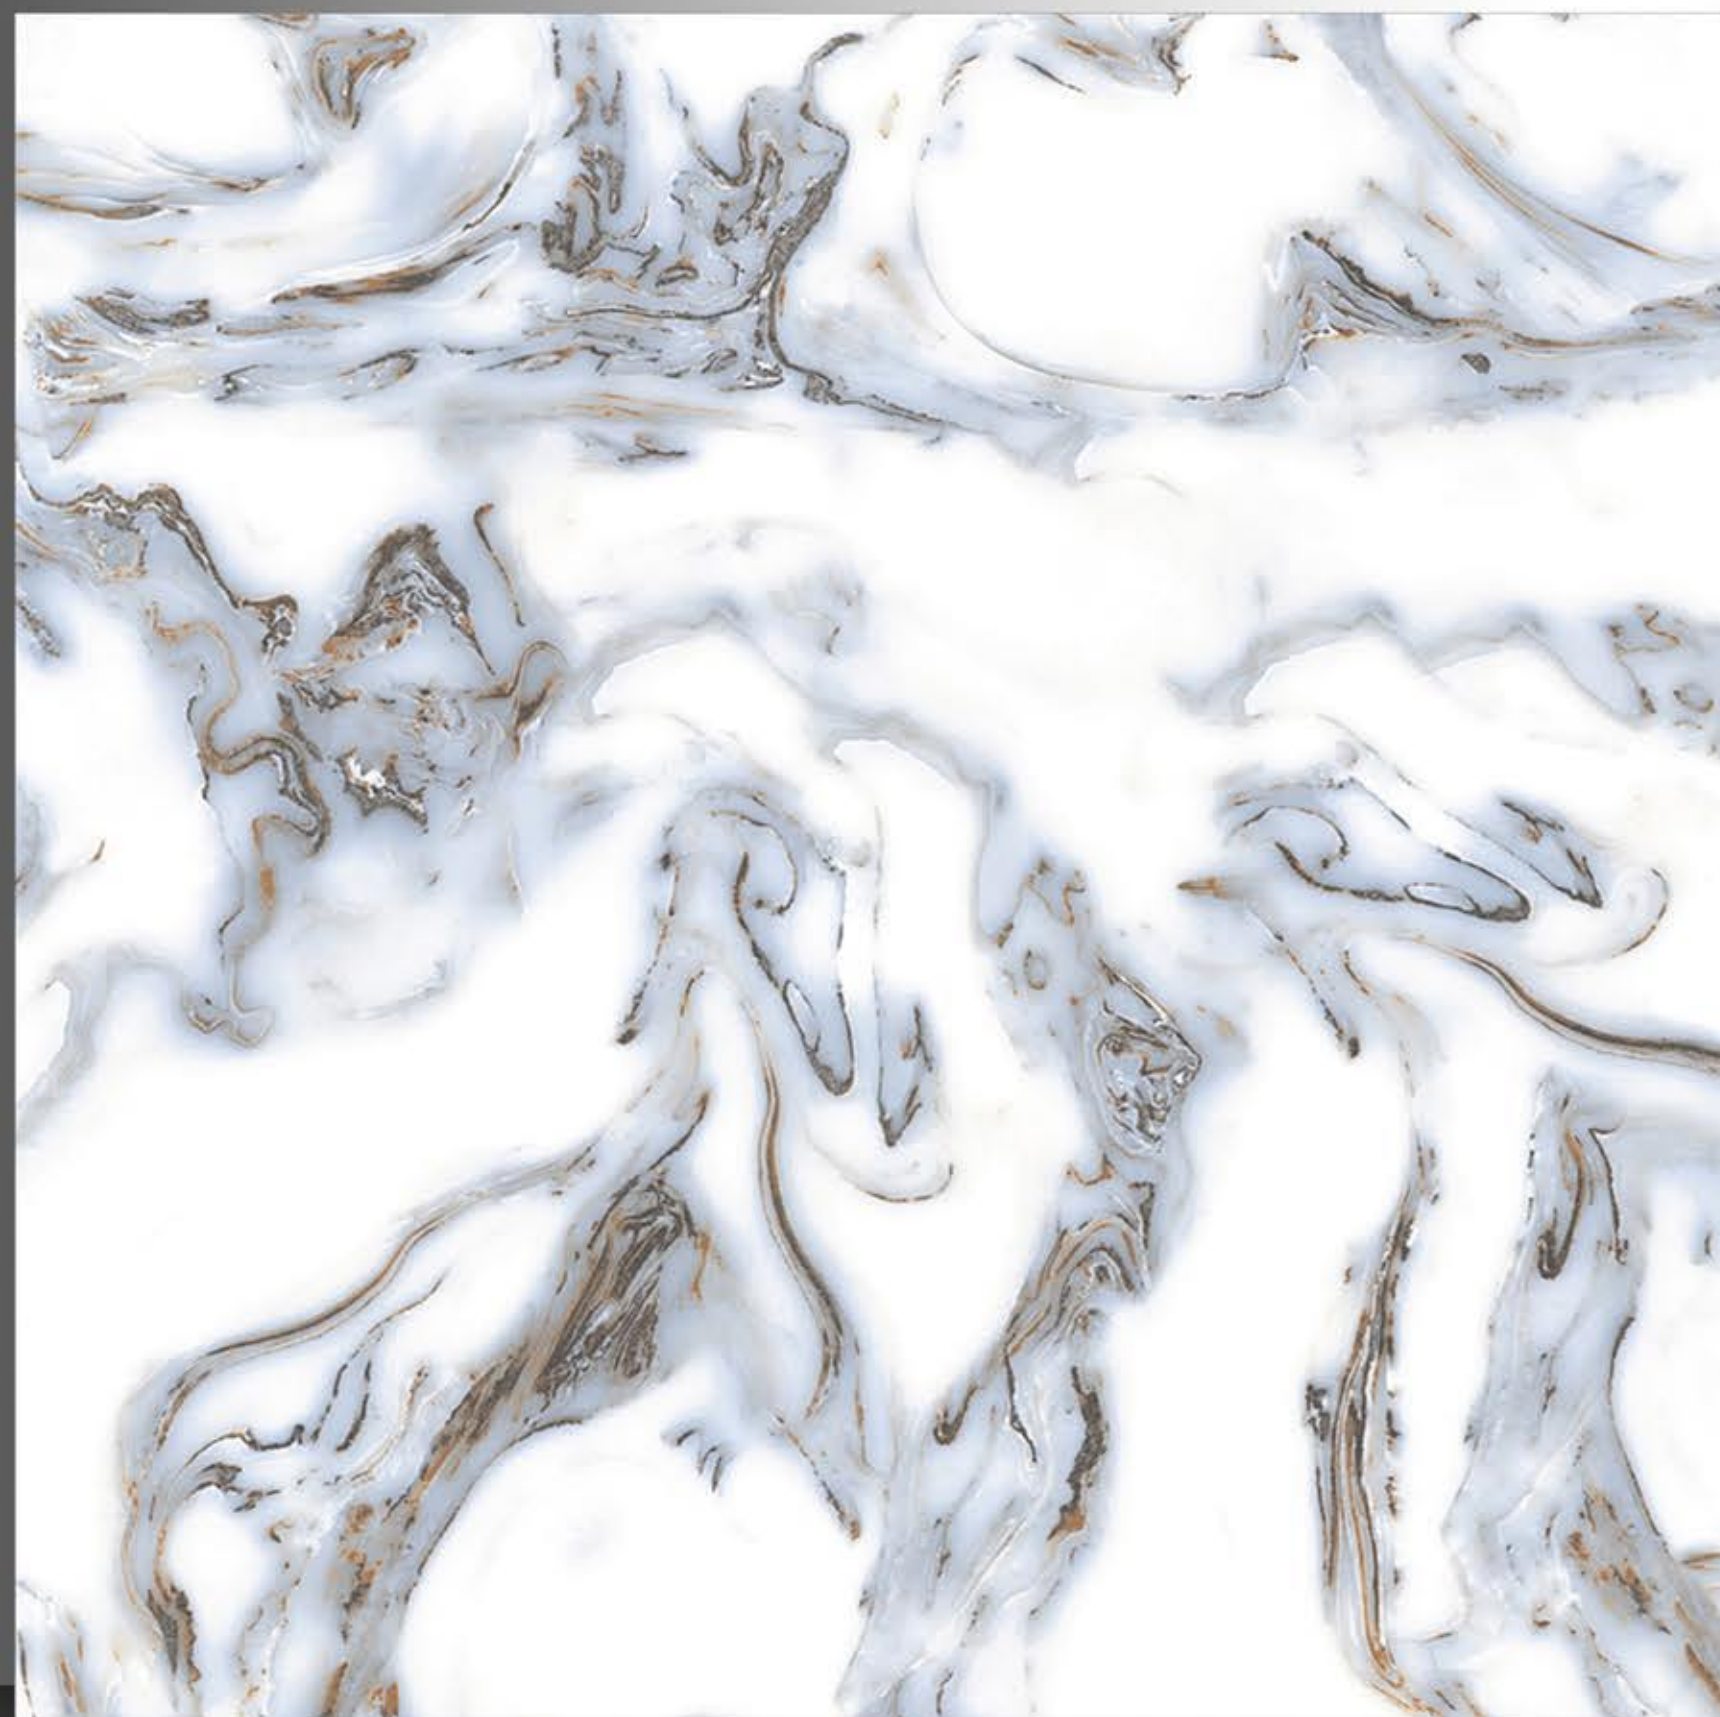

POLISH TILES  
600 x 600 mm

ERA WHITE

POLISH TILES  
600 x 600 mm

EVOLUTION STATUARIO

POLISH TILES  
600 x 600 mm

FIRE MARBLE

POLISH TILES  
600 x 600 mm

FORESTA BLUE