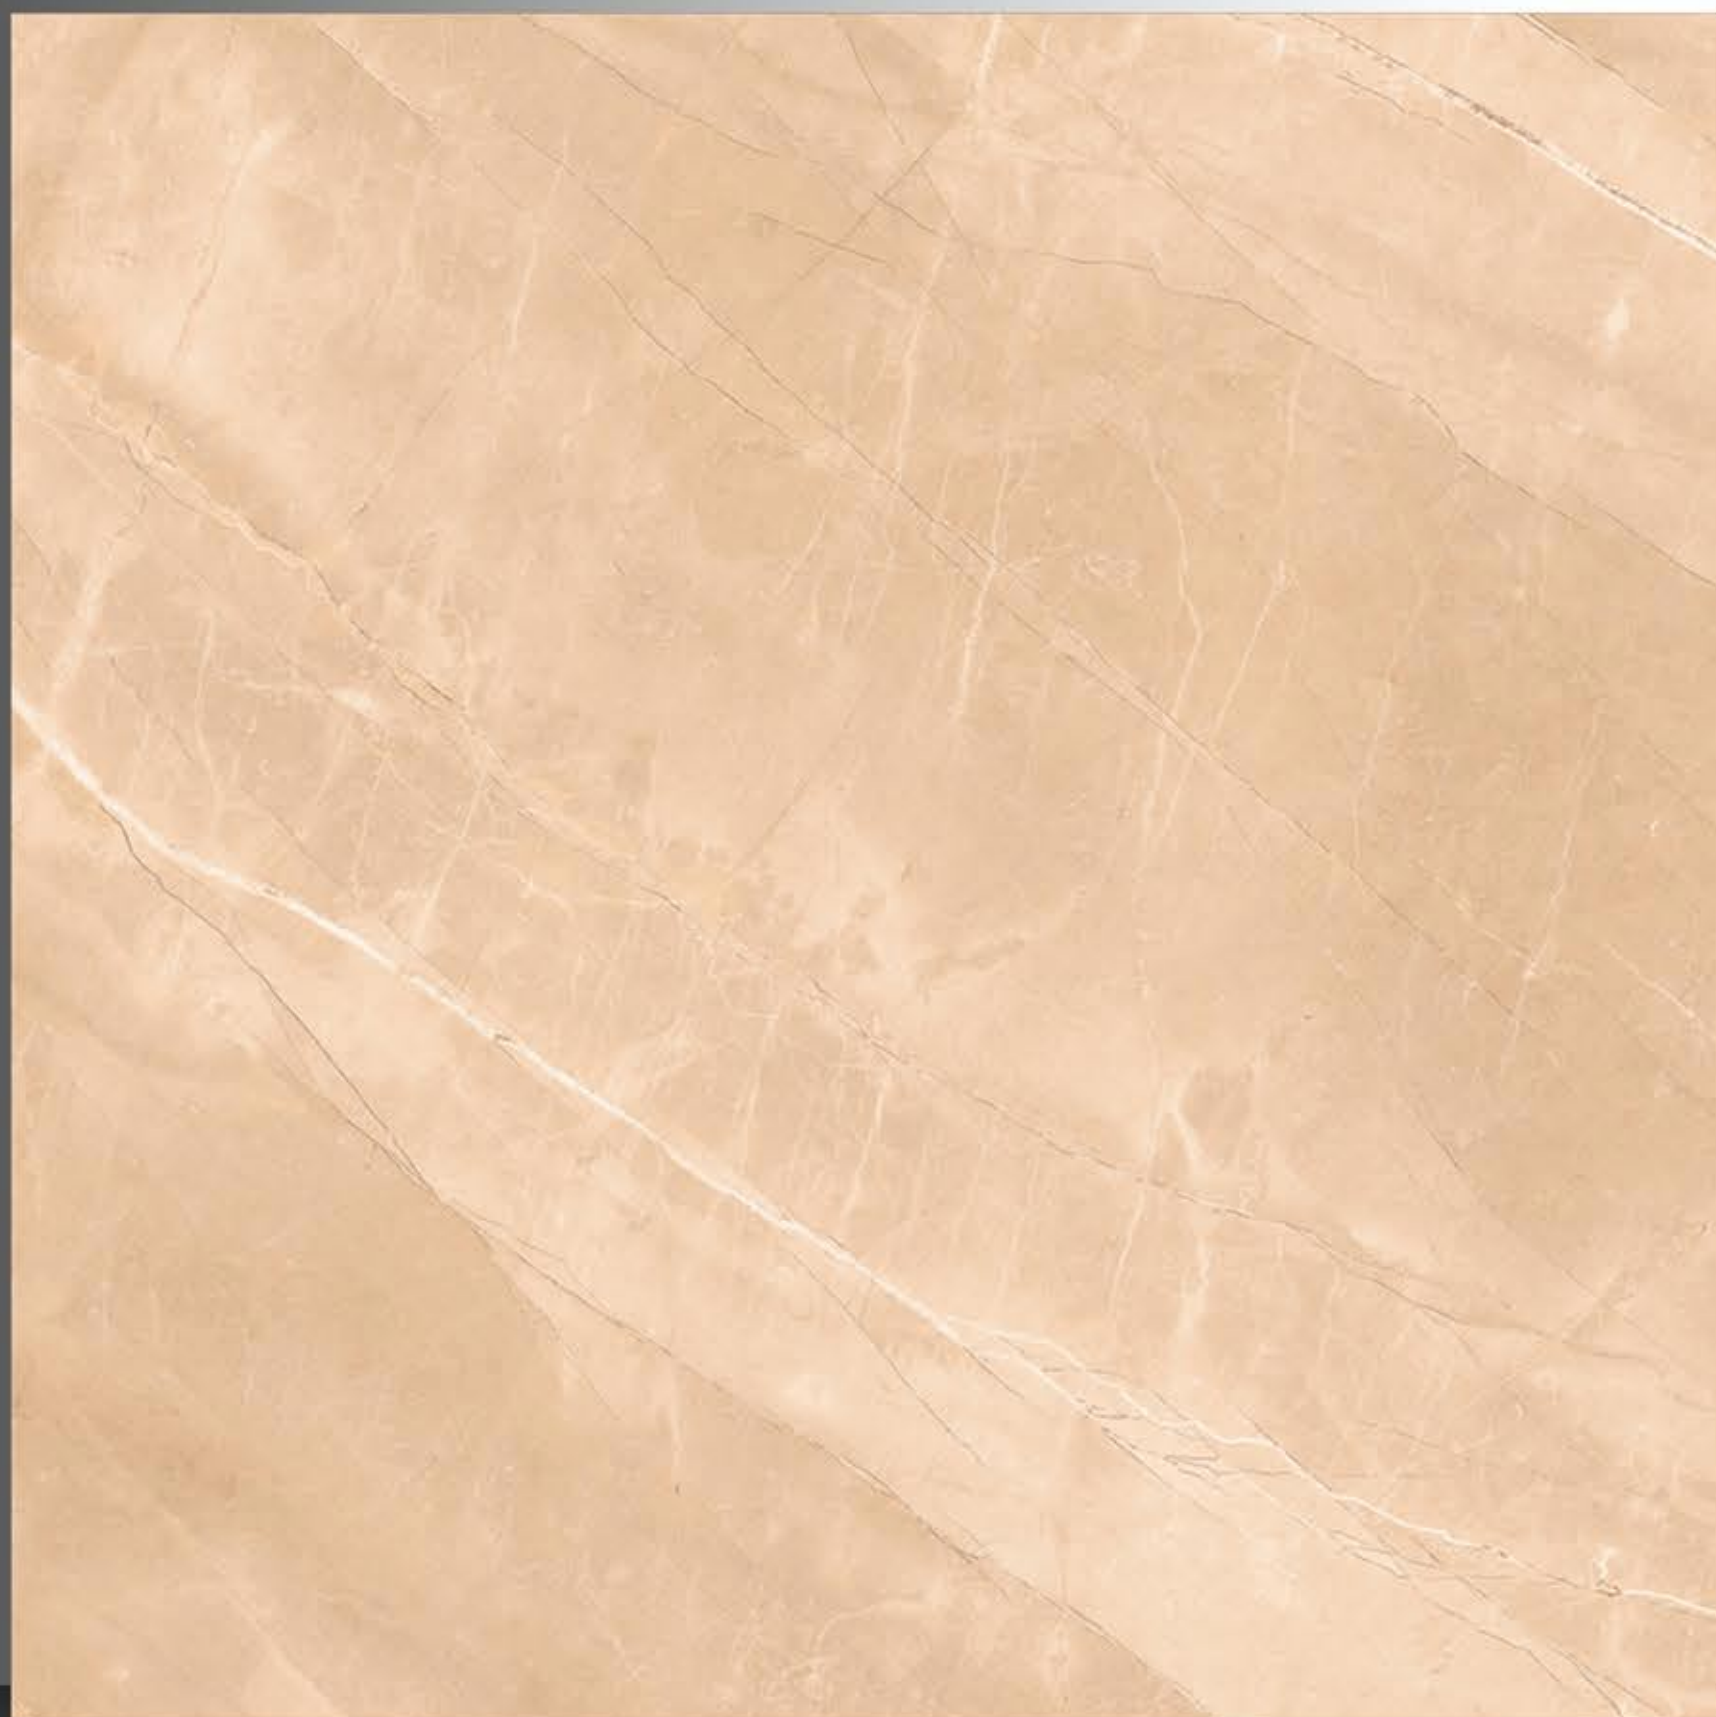

POLISH TILES
600 x 600 mm