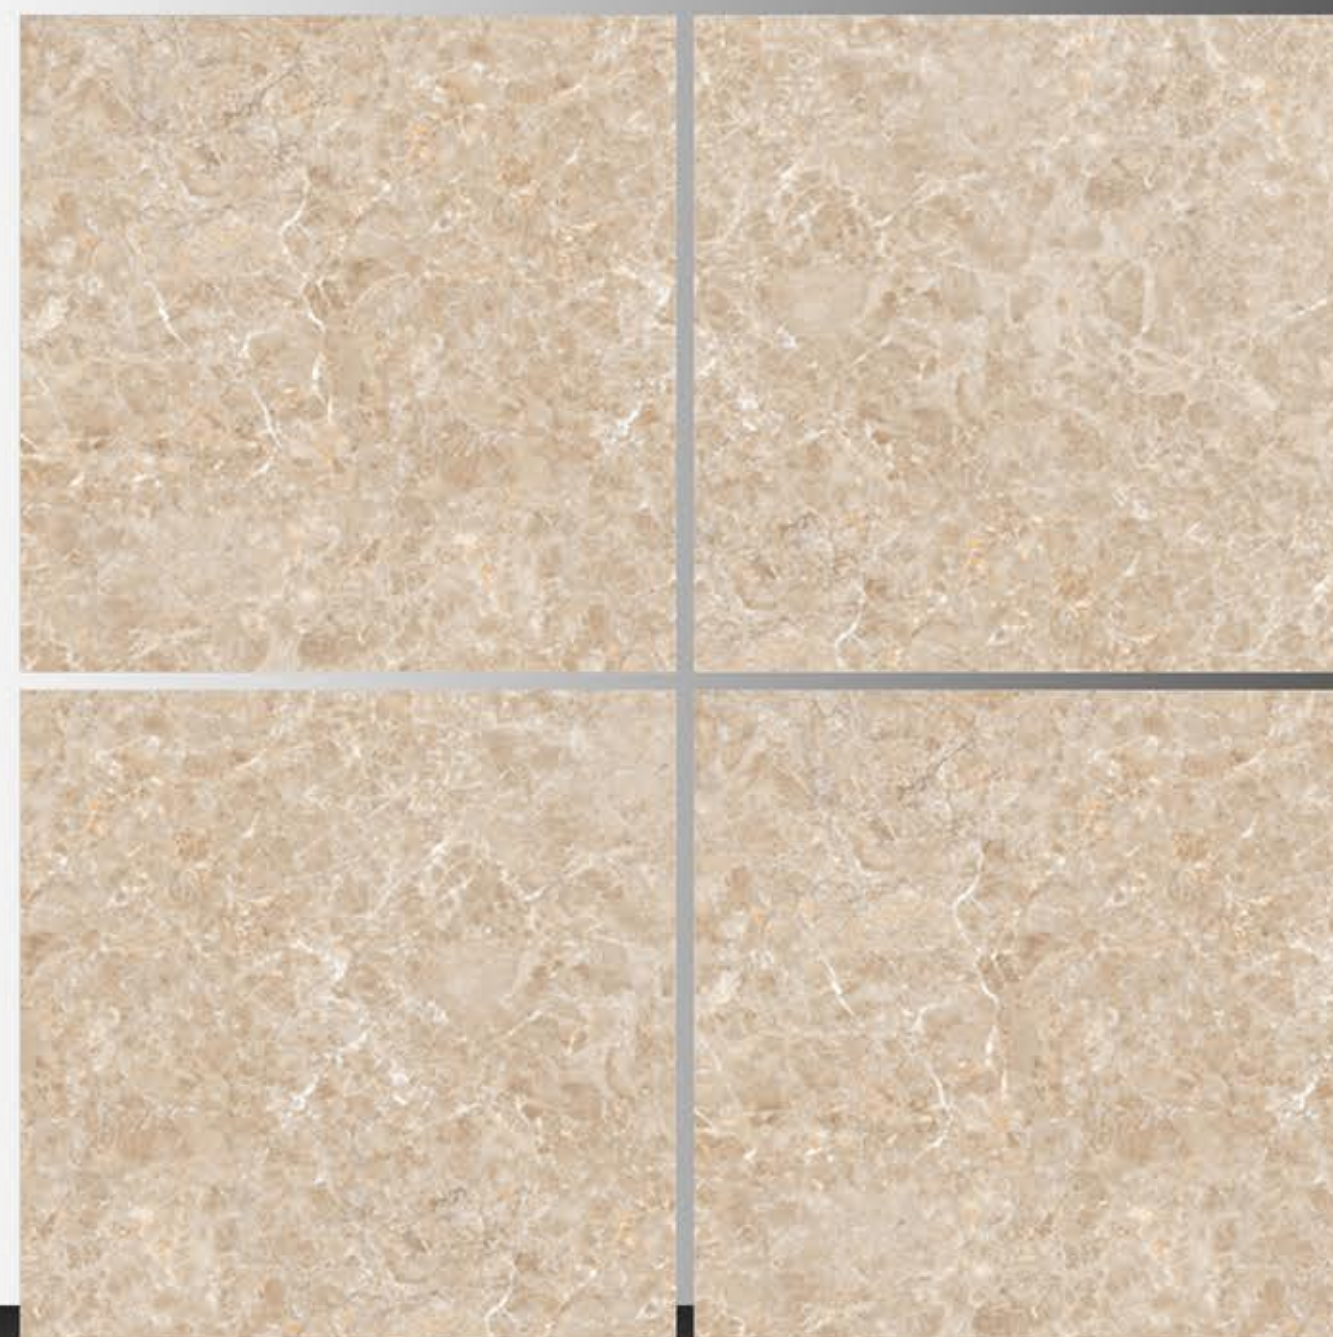

VENESA BEIGE

POLISH TILES  
600 x 600 mm

Venesa Beige

POLISH TILES  
600 x 600 mm

VENESA BROWN

POLISH TILES  
600 x 600 mm

VENESA GREY

POLISH TILES  
600 x 600 mm

VENESA WHITE

POLISH TILES  
600 x 600 mm

VENICE BEIGE

POLISH TILES  
600 x 600 mm

VIVANTA CREMA

POLISH TILES  
600 x 600 mm

WONDER MARBLE

POLISH TILES  
600 x 600 mm