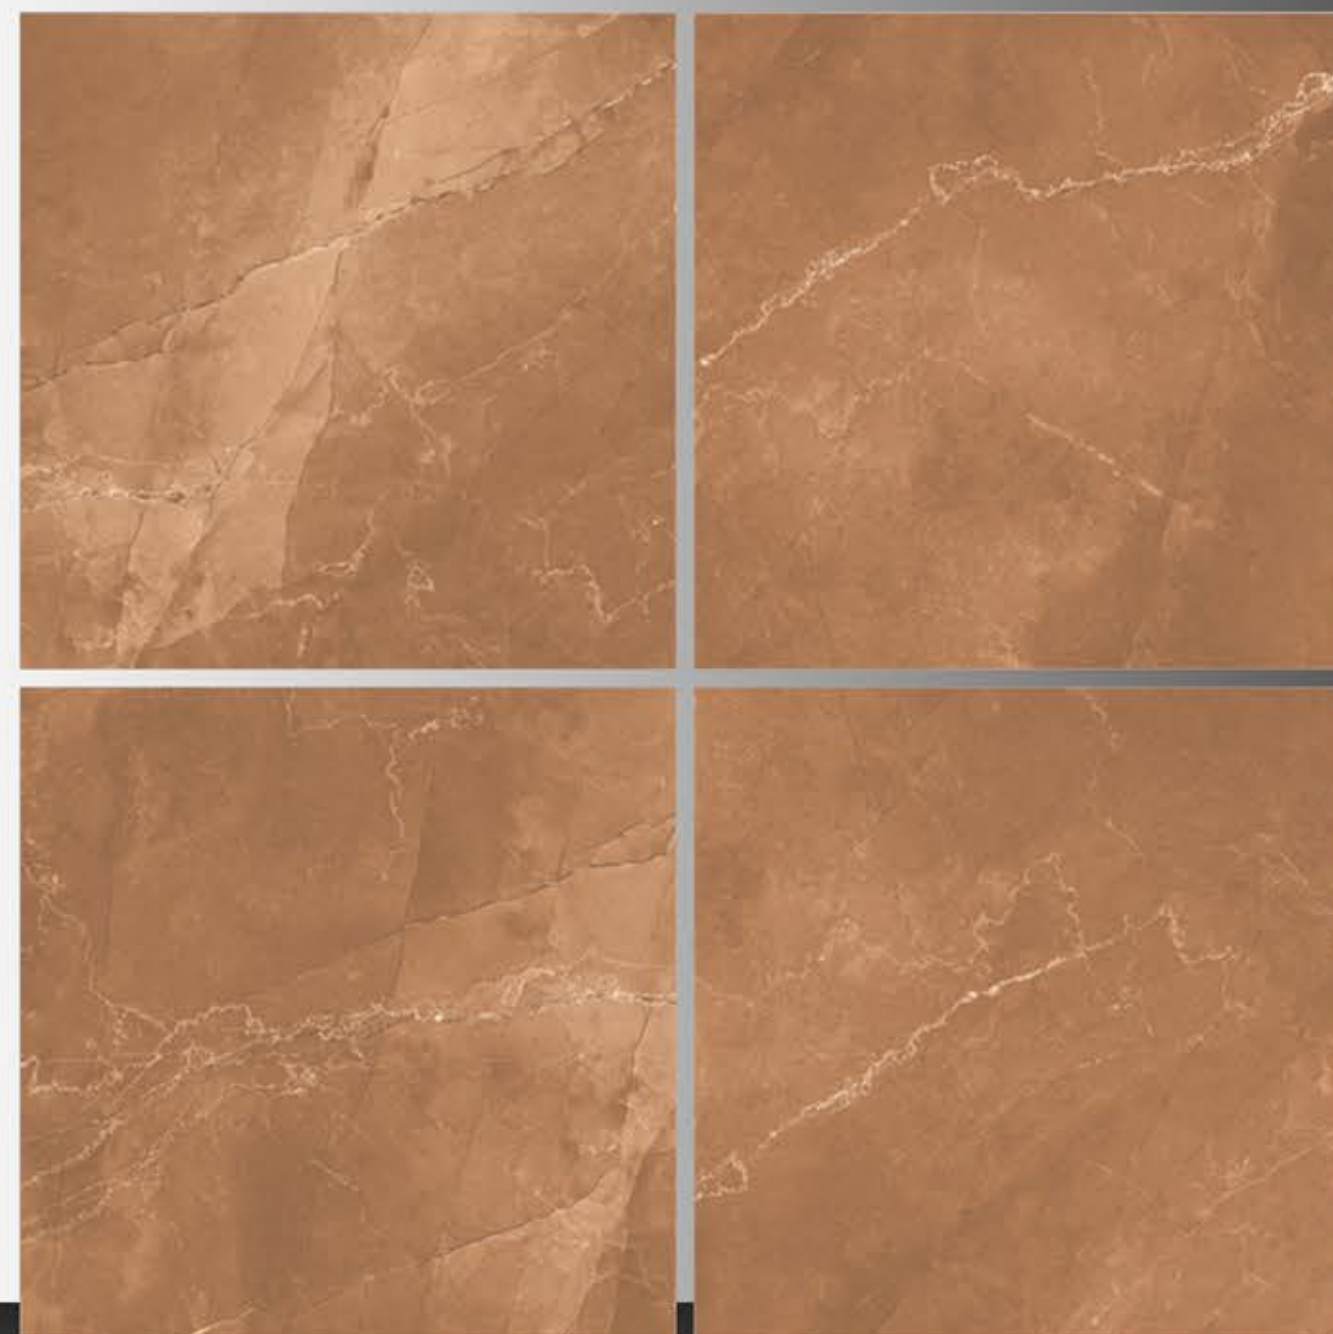

PULPIS BROWN