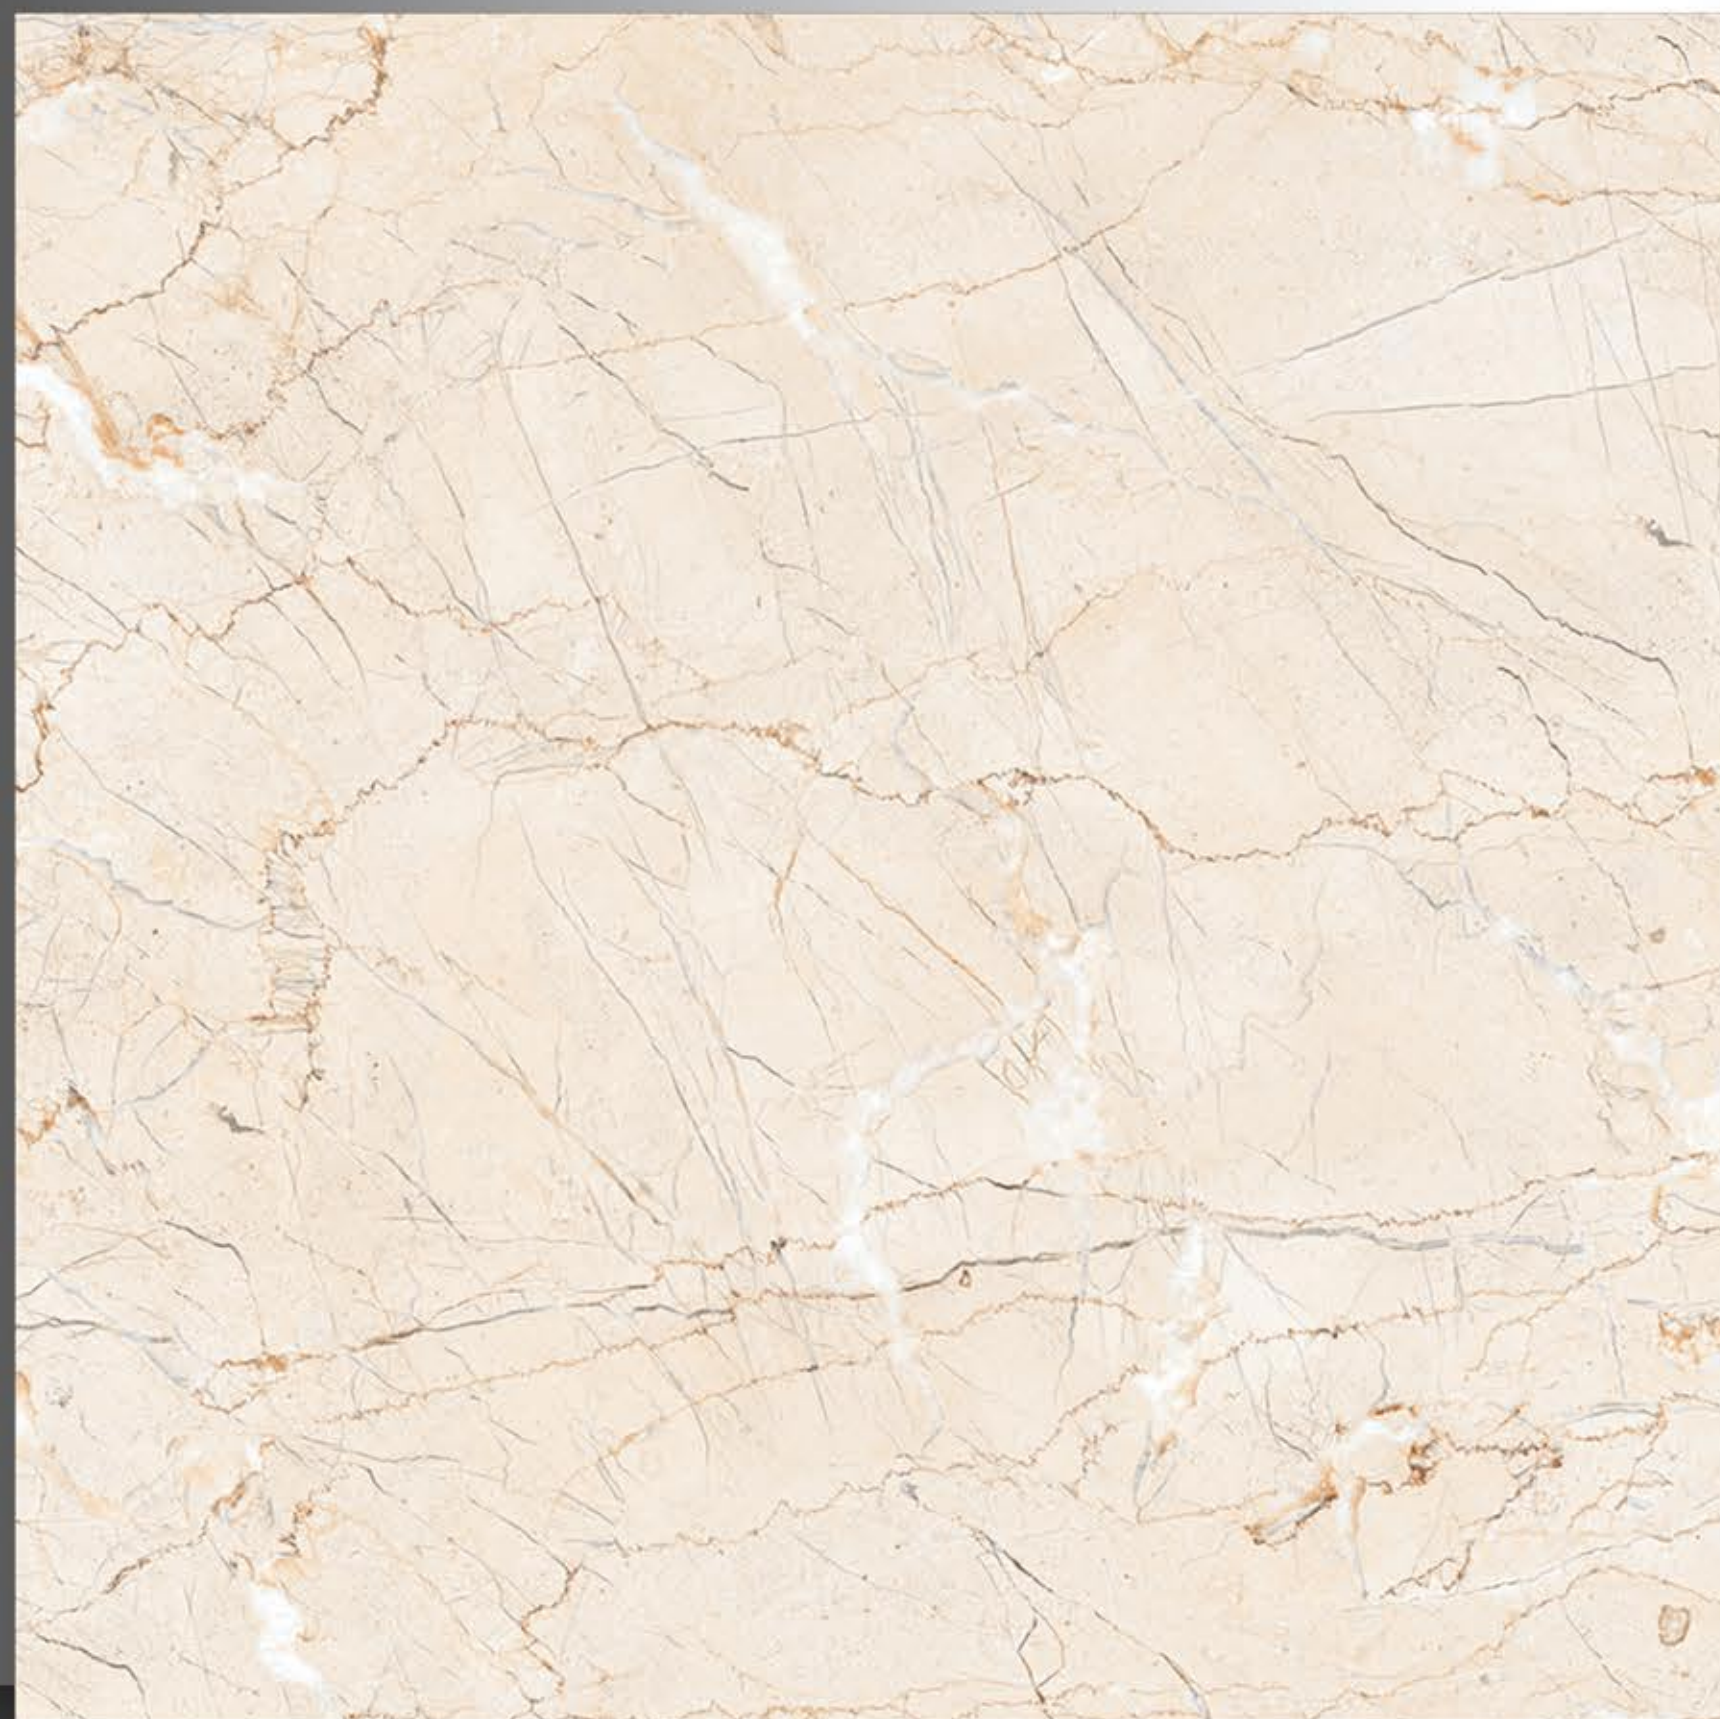

POLISH TILES
600 x 600 mm