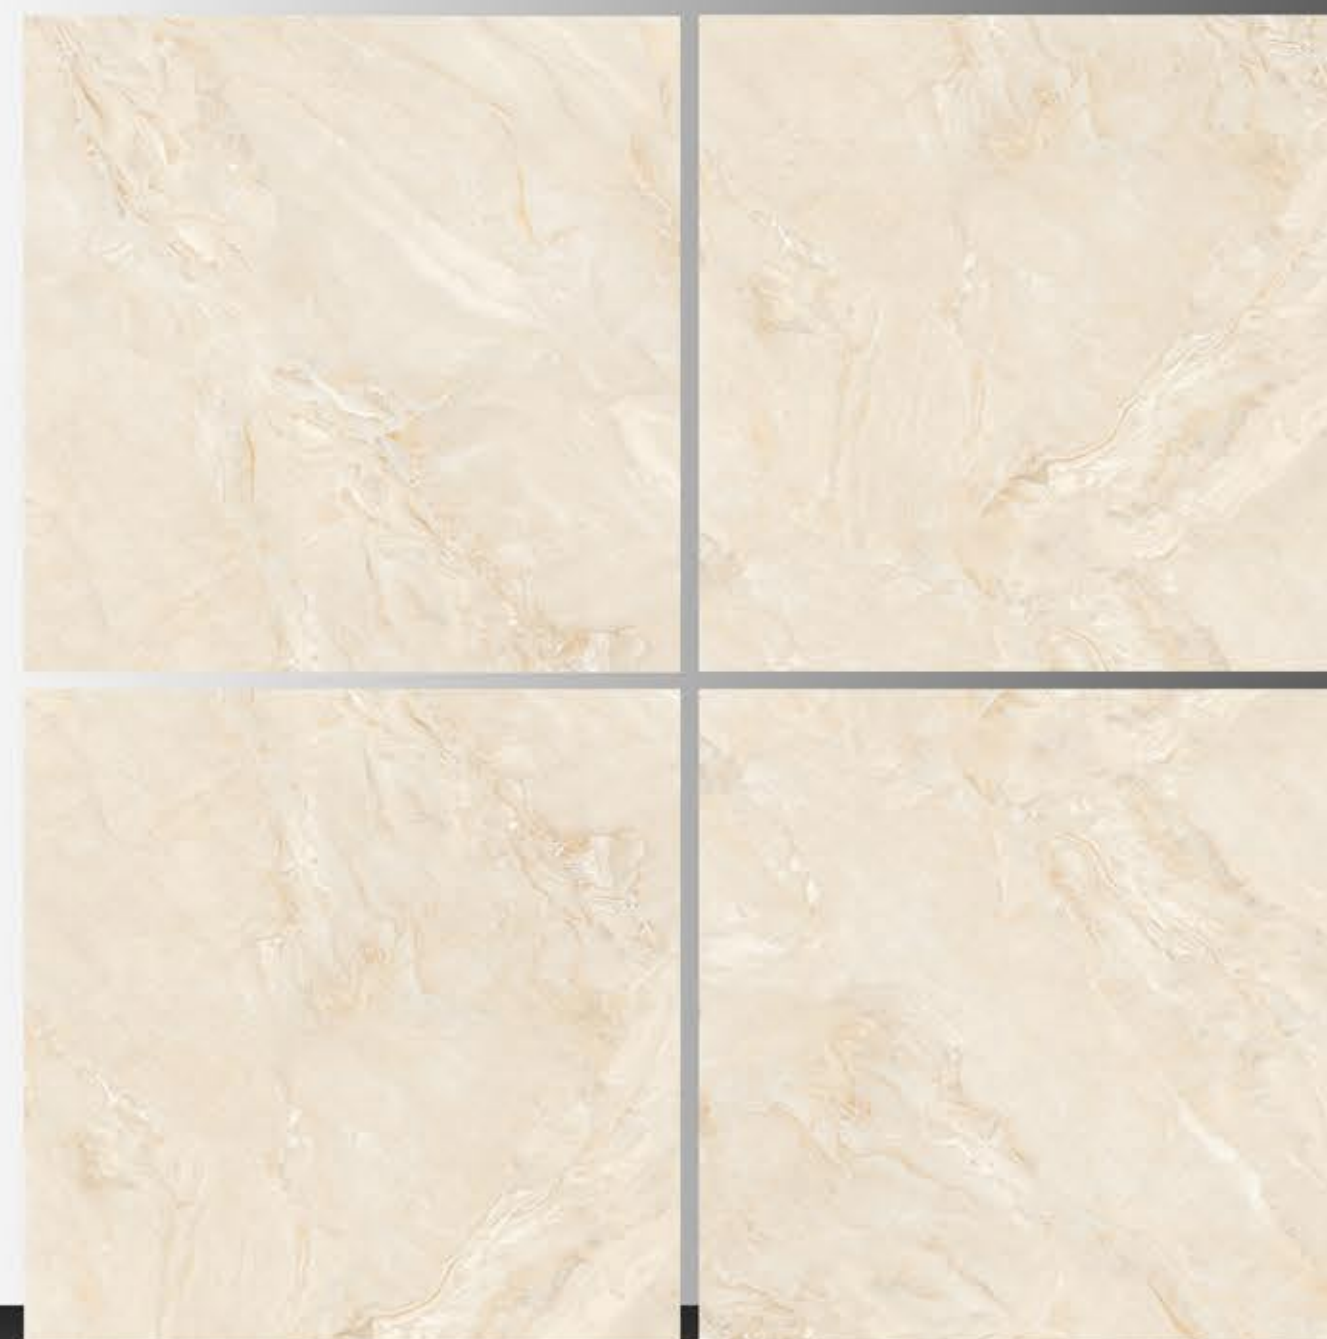

POLISH TILES  
600 x 600 mm

MARVEL GREY

POLISH TILES  
600 x 600 mm

Miami Beige

POLISH TILES  
600 x 600 mm

Miami Brown

POLISH TILES  
600 x 600 mm

Miami Grey