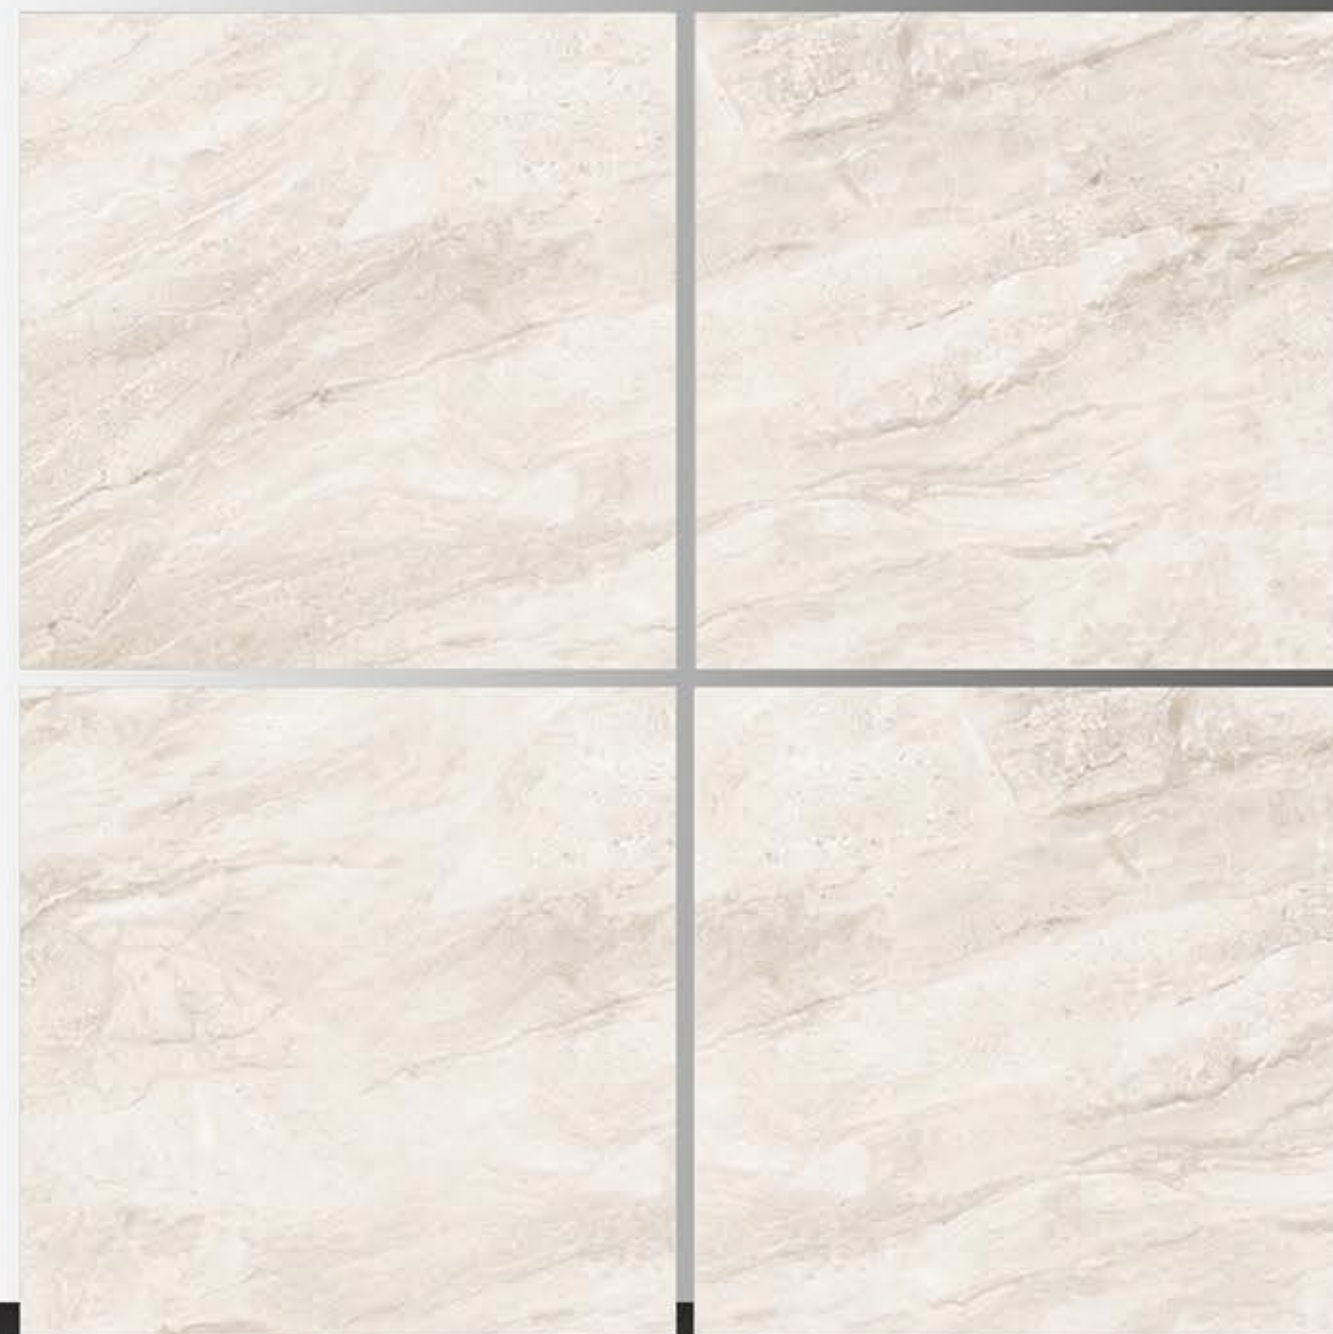

Oniceta Marble