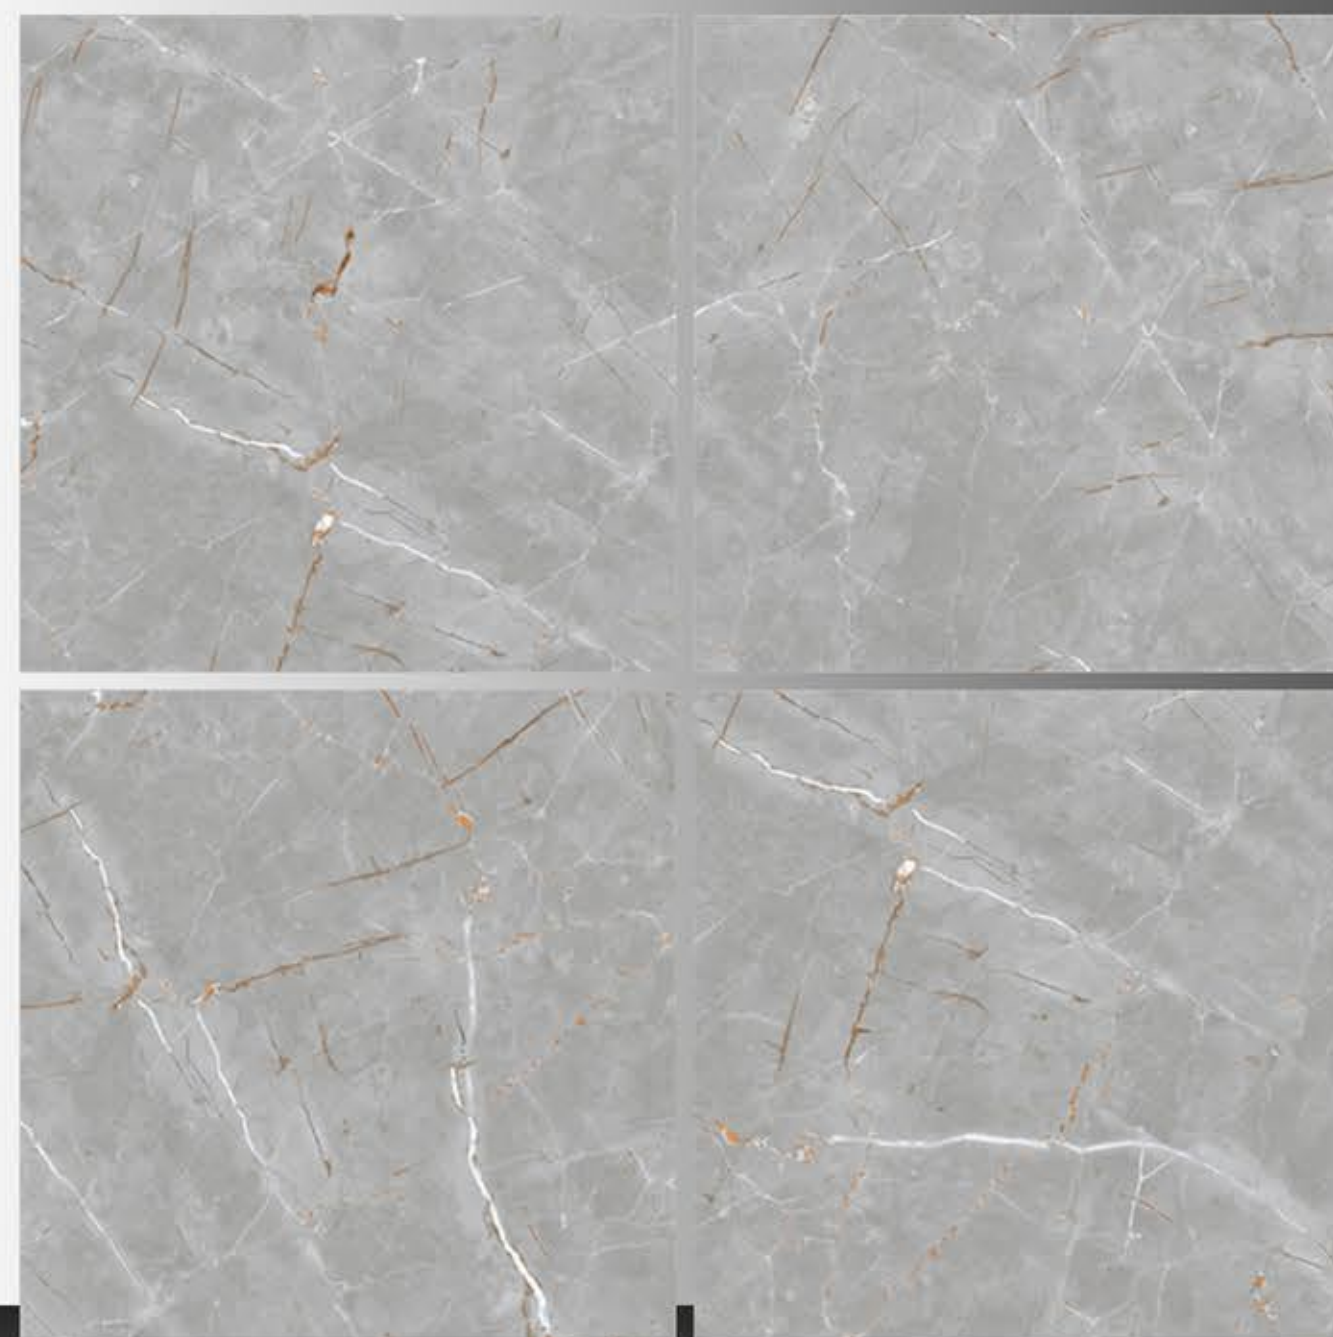

MARMOR SILVER