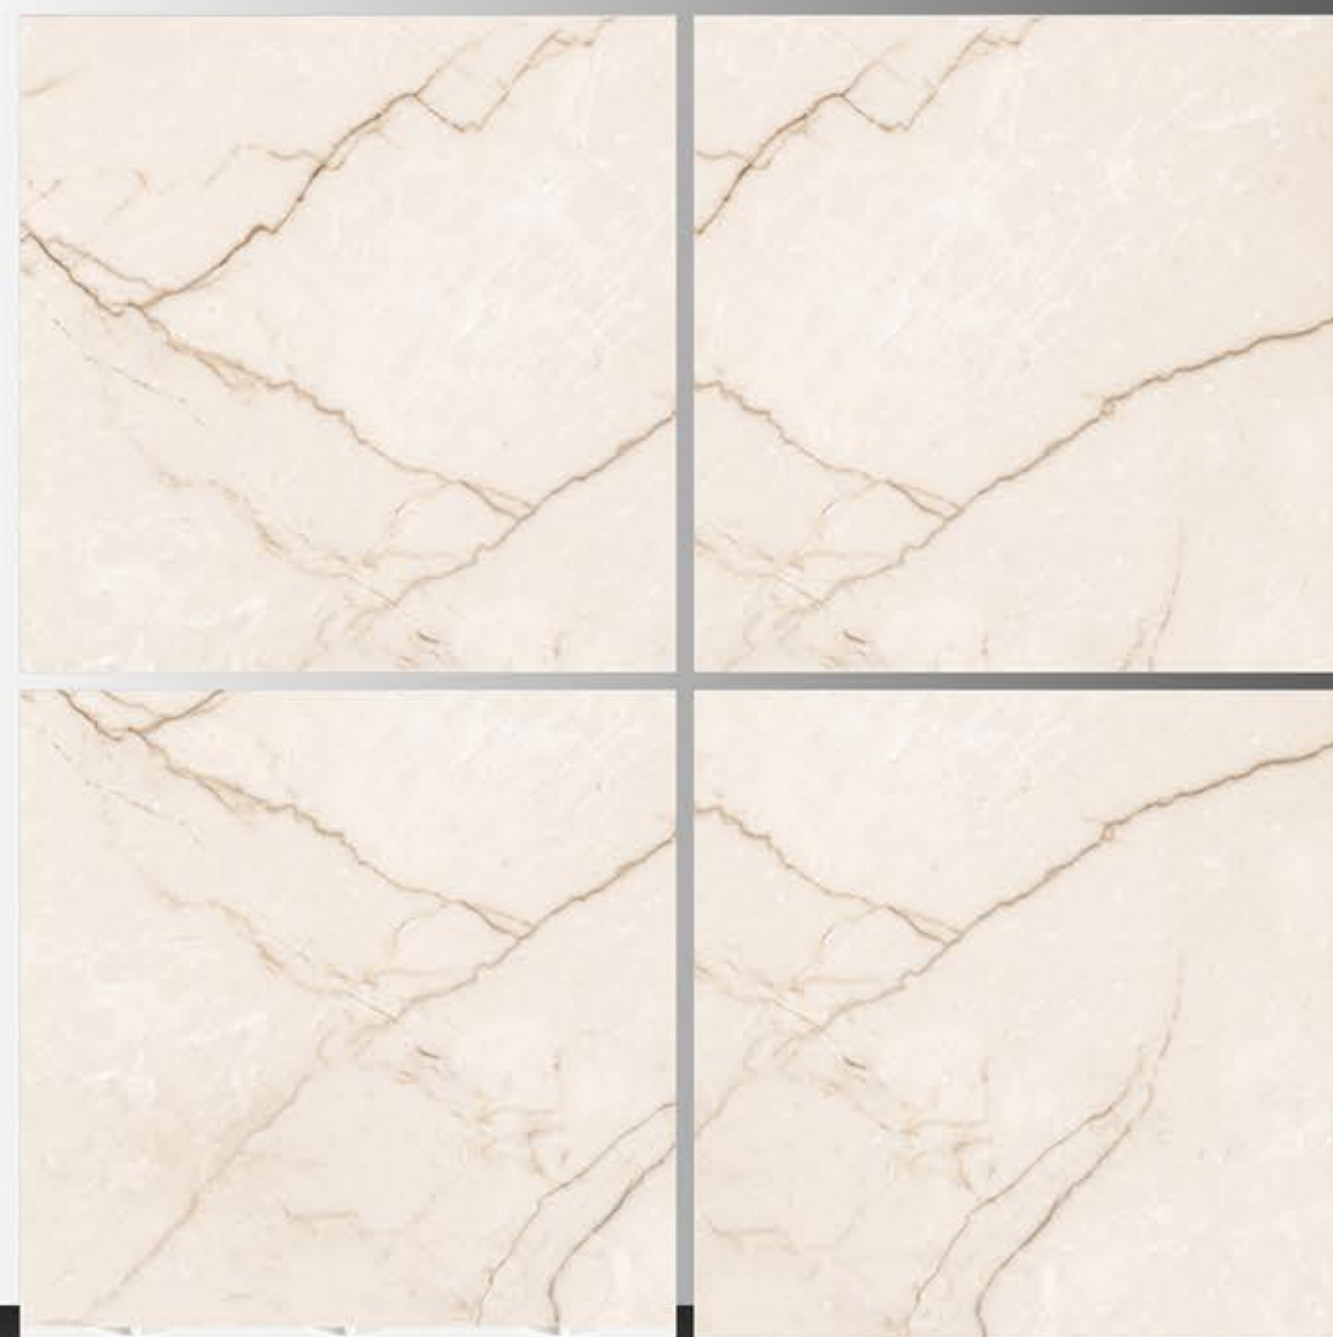

LEVANTO BROWN

POLISH TILES  
600 x 600 mm

LEVANTO CREMA

POLISH TILES  
600 x 600 mm

LUX SILVER

POLISH TILES  
600 x 600 mm

LUX WHITE

POLISH TILES  
600 x 600 mm