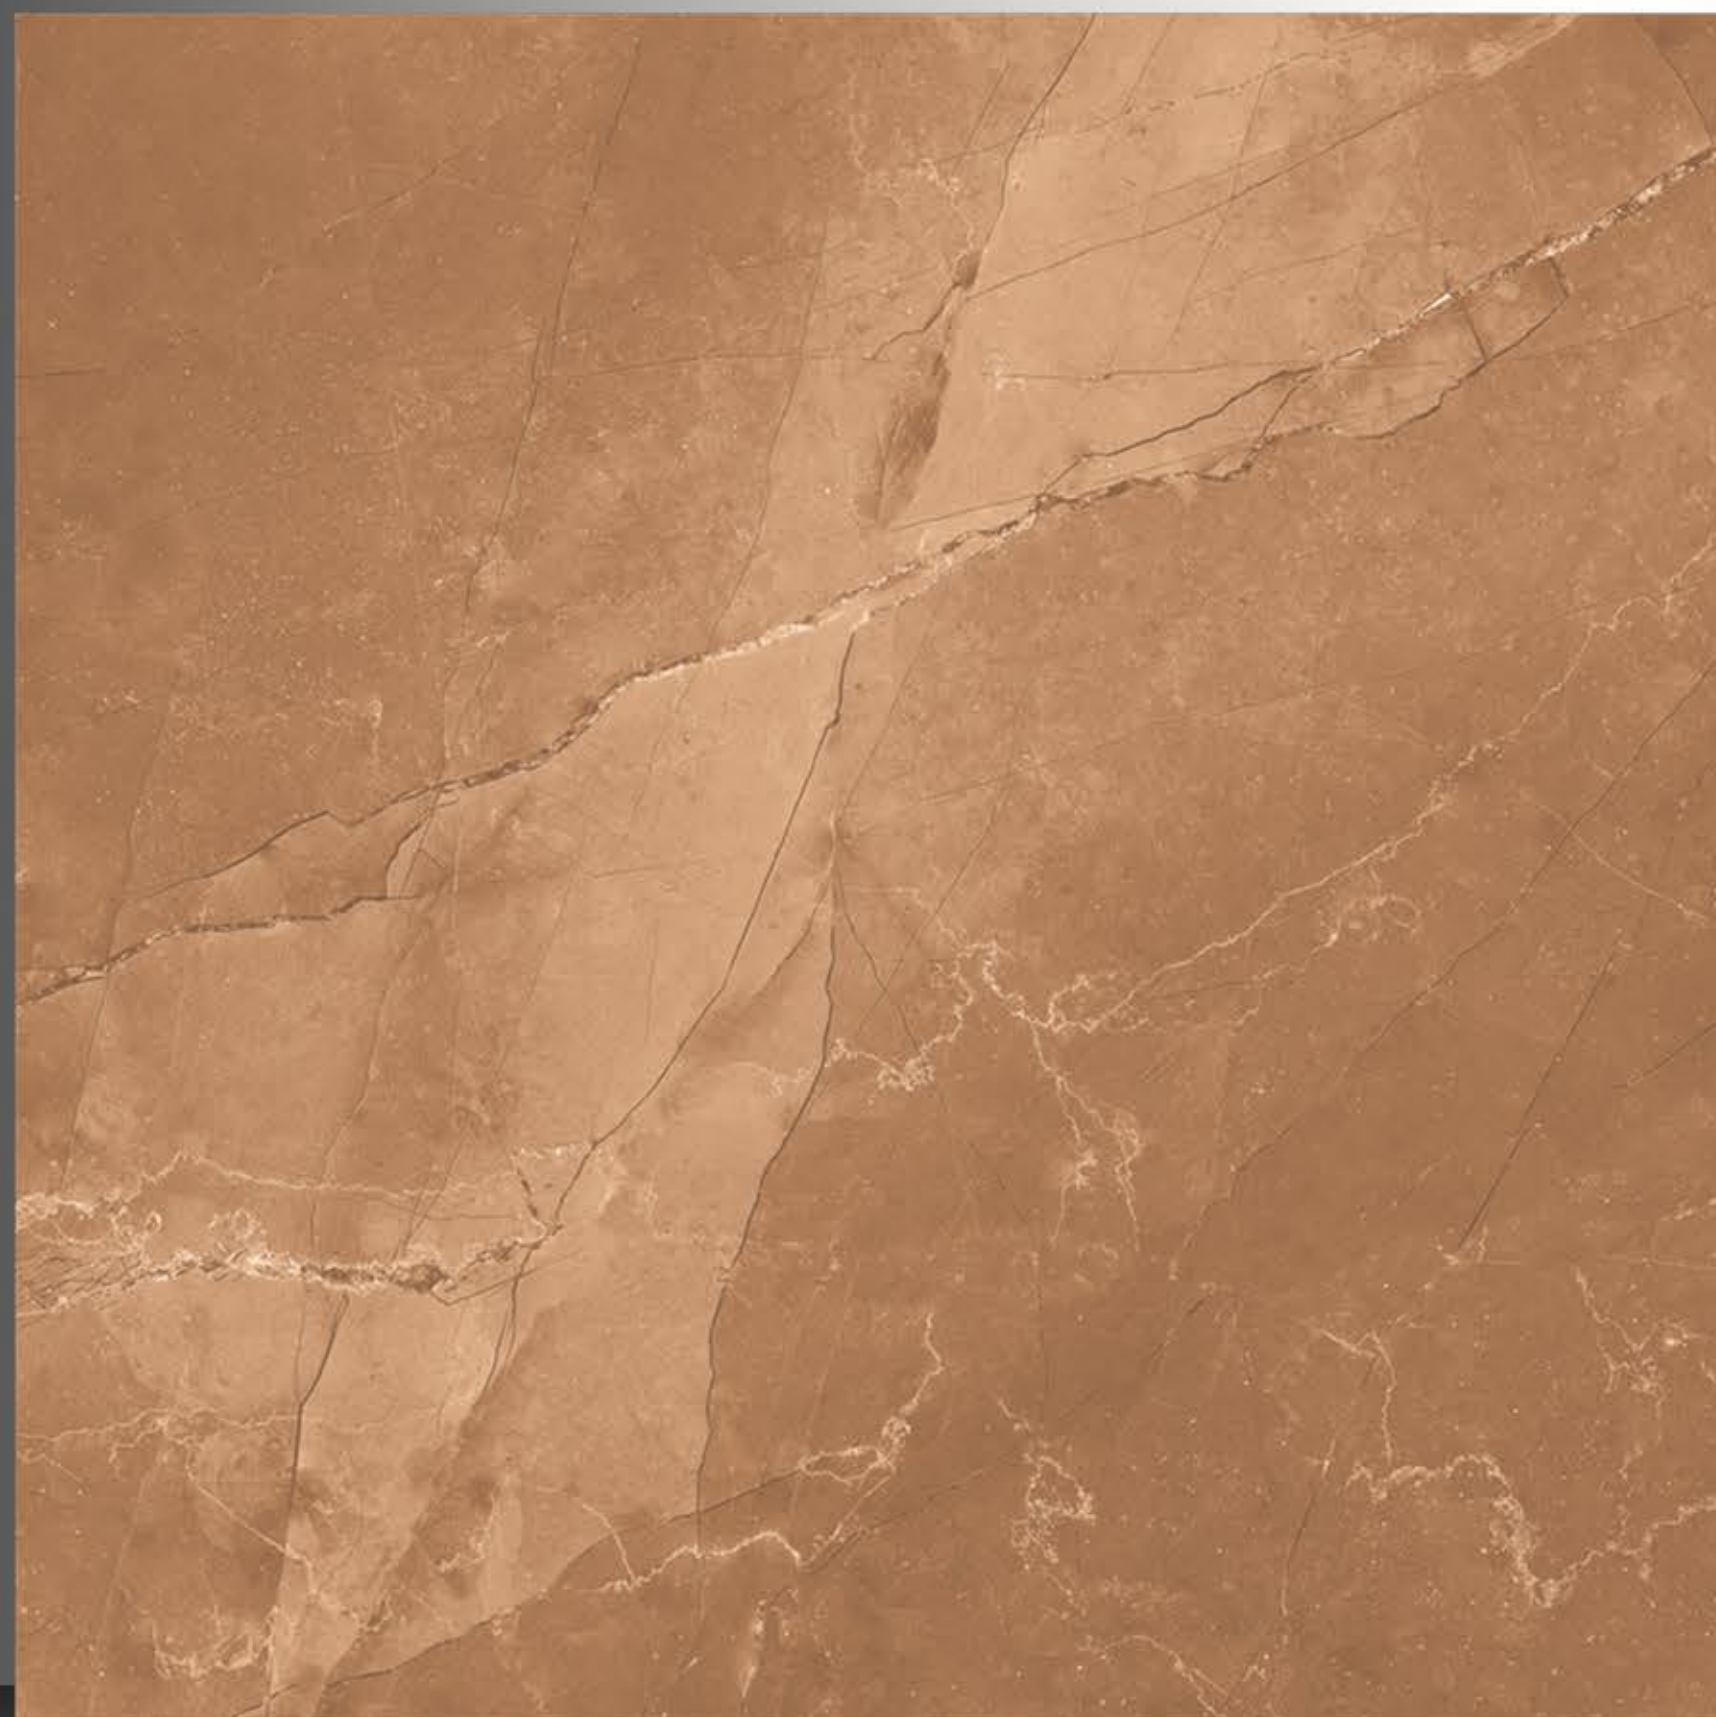

POLISH TILES  
600 x 600 mm

PLATINA IVORY

**LIVE  
YOUR  
VISION**

POLISH TILES  
600 x 600 mm

PRIME WHITE

POLISH TILES  
600 x 600 mm

PULPIS BIANCO

POLISH TILES  
600 x 600 mm