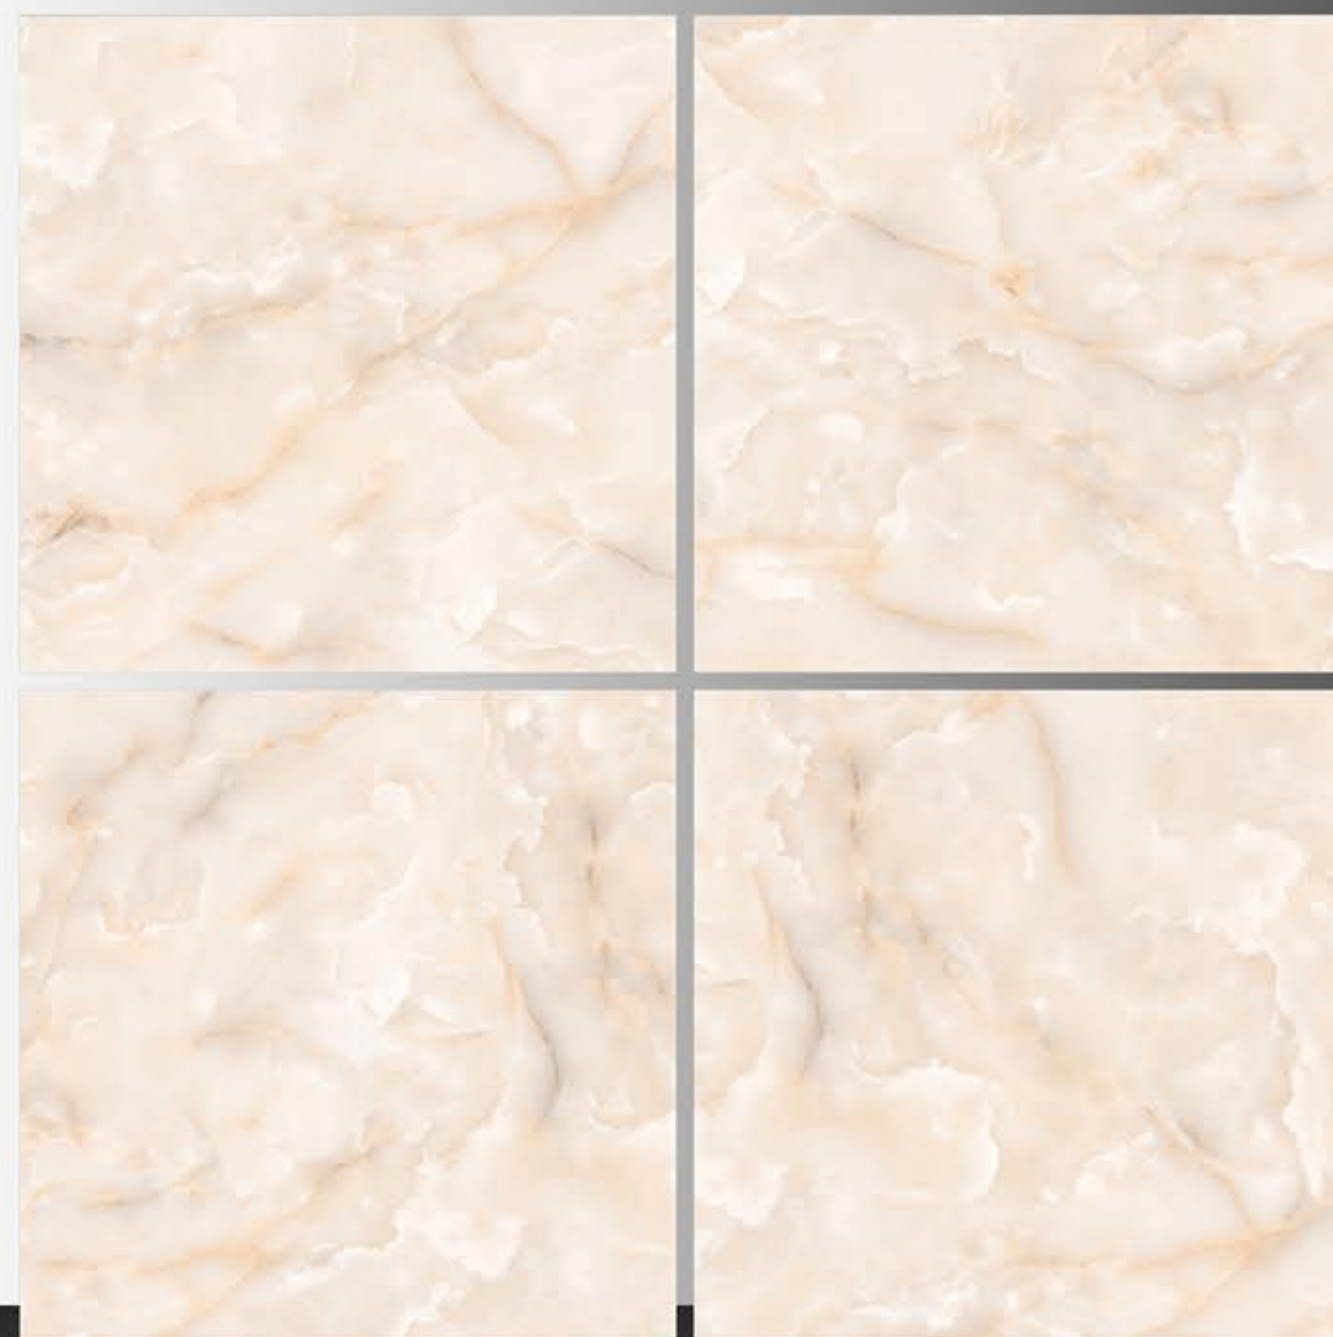

POLISH TILES  
600 x 600 mm

ORLIN BRONZE

POLISH TILES  
600 x 600 mm

Paradise Dark

POLISH TILES  
600 x 600 mm

Paradise Light

POLISH TILES  
600 x 600 mm

PETAL PINK