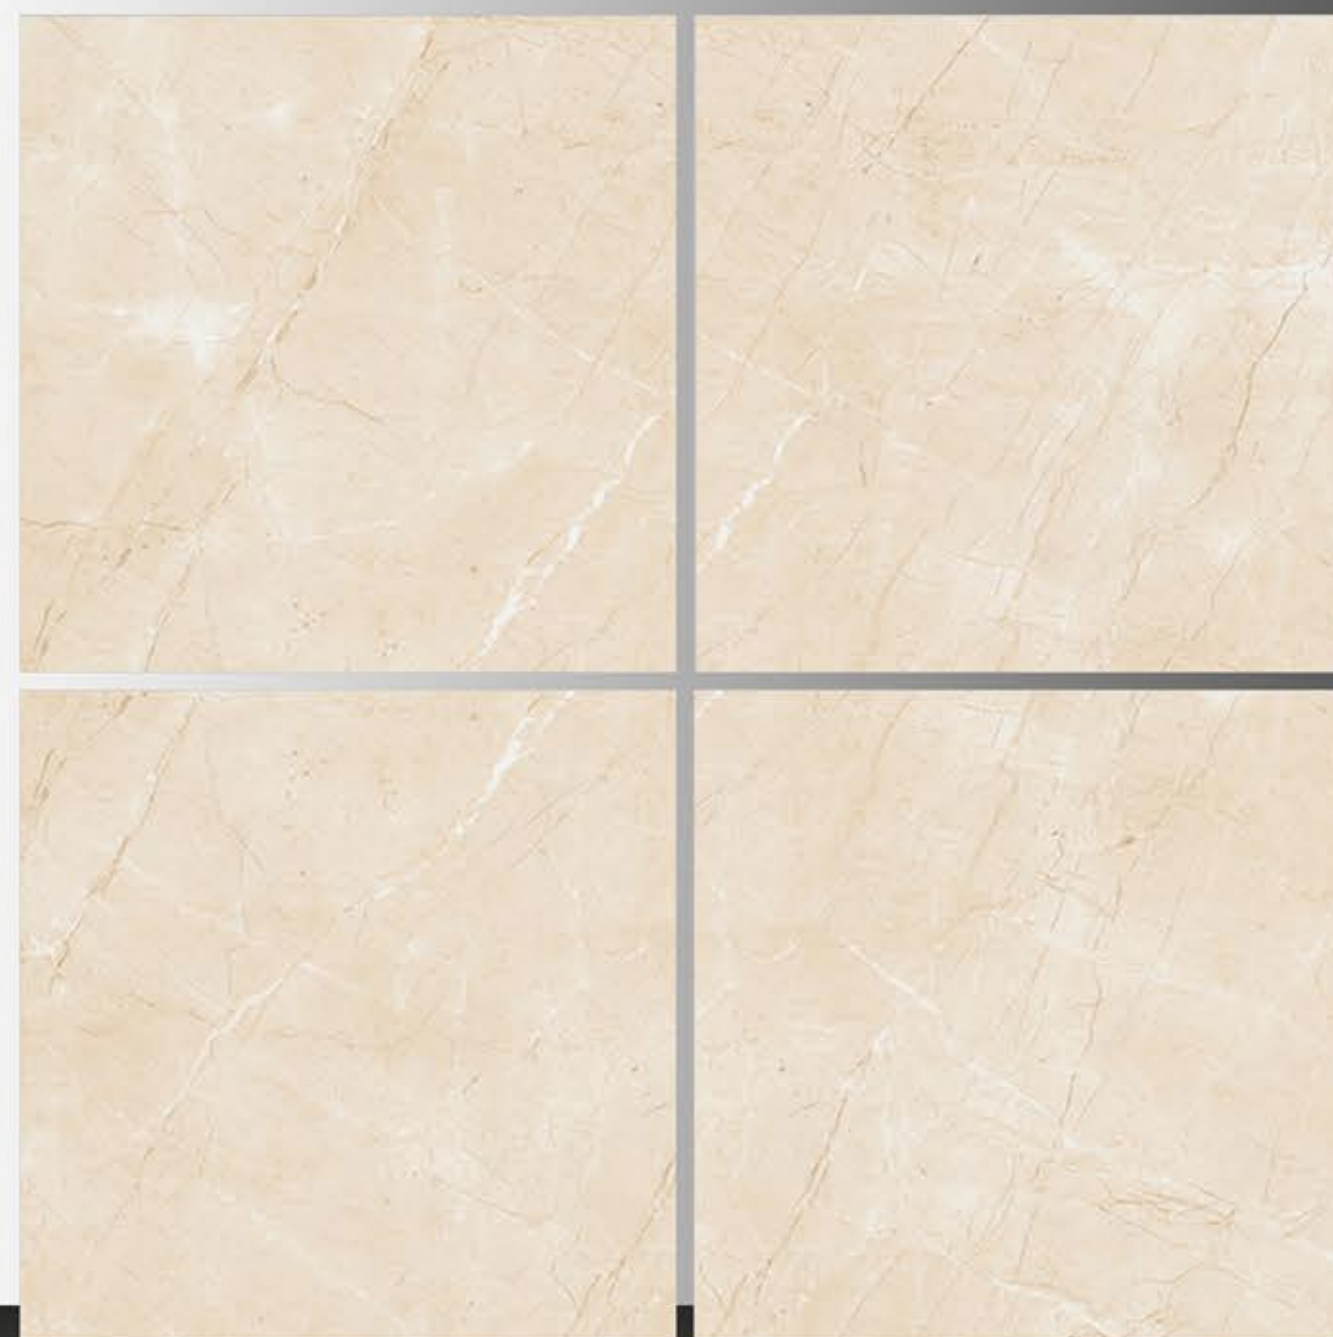

POLISH TILES  
600 x 600 mm

NATURAL ONYX

POLISH TILES  
600 x 600 mm

NATURAL PEARL

POLISH TILES  
600 x 600 mm

NEW CARRARA

POLISH TILES  
600 x 600 mm

Nordic Beige