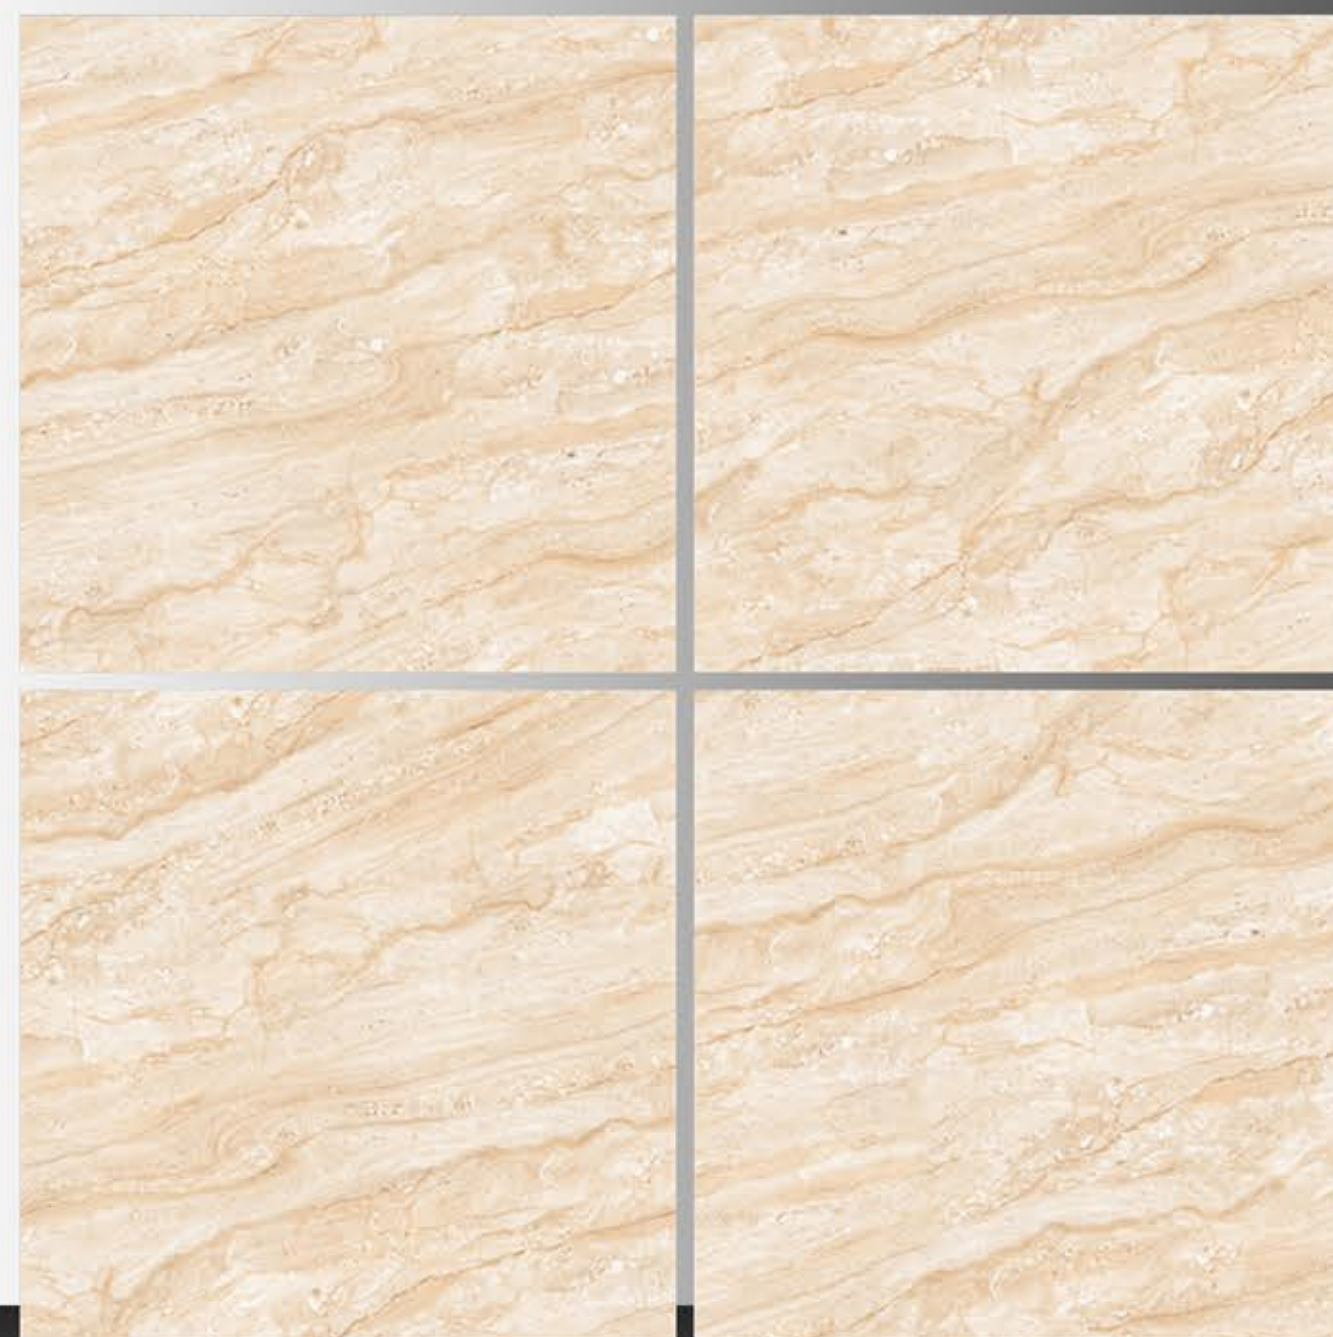

POLISH TILES
600 x 600 mm

DYNA BEIGE