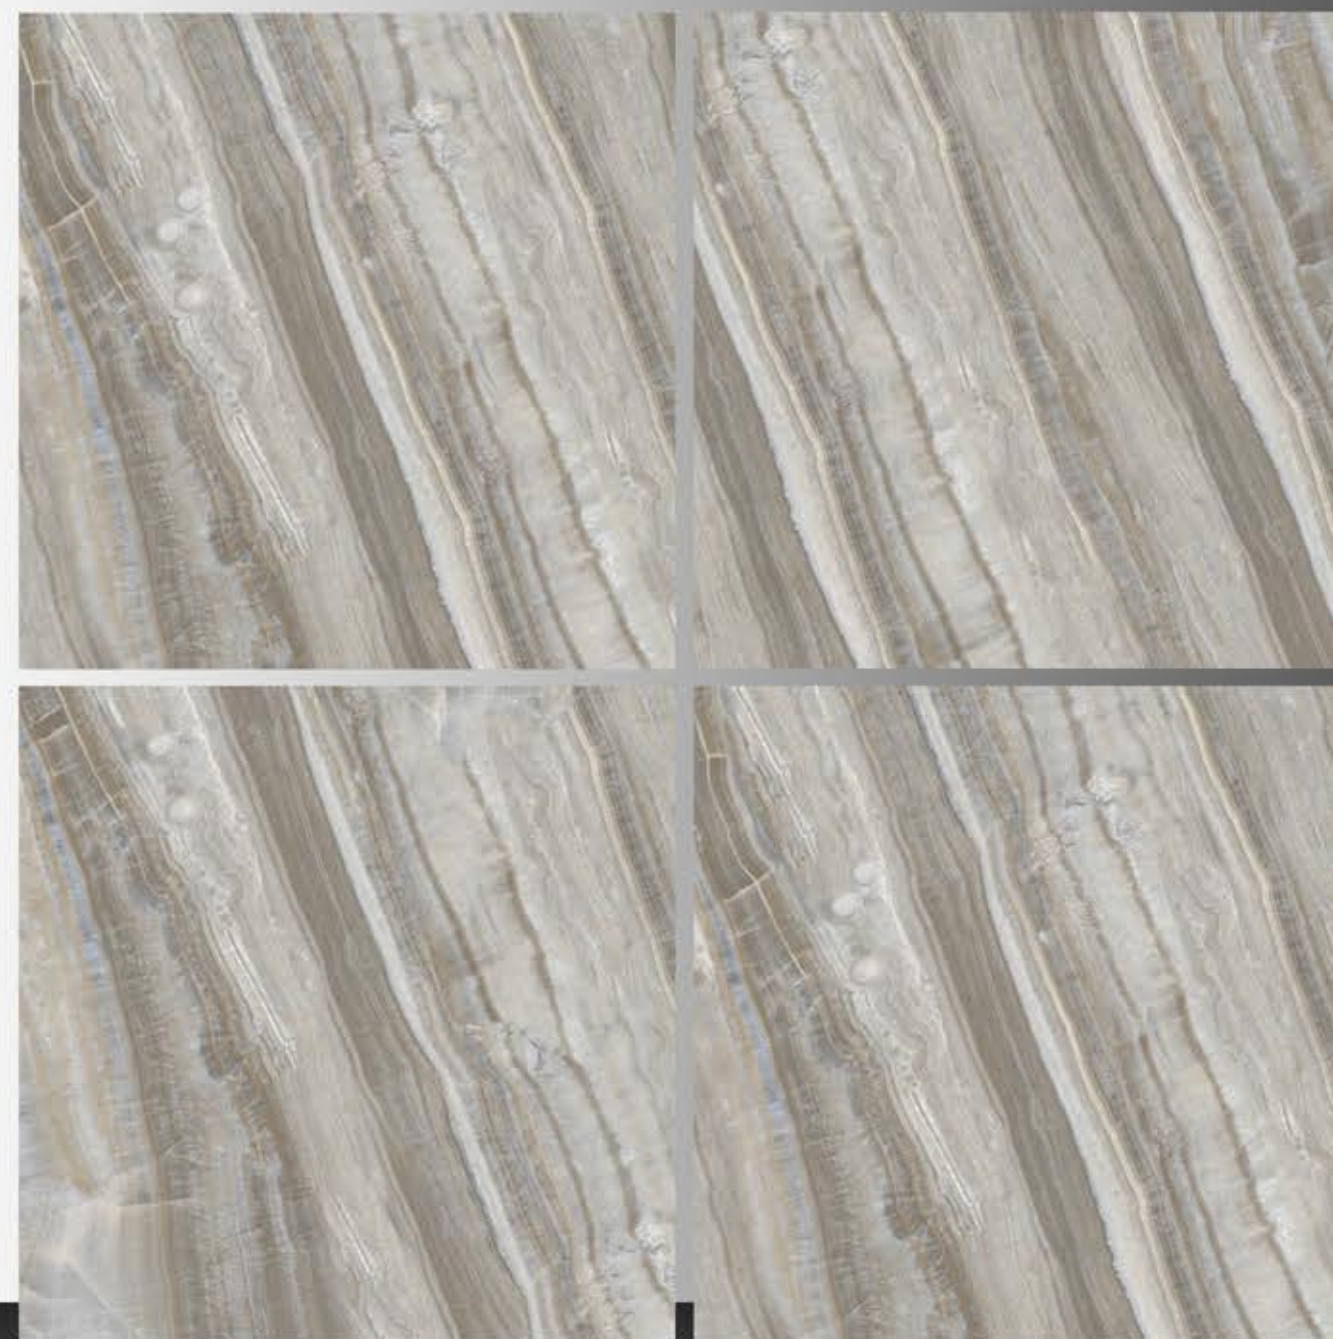

POLISH TILES  
600 x 600 mm

ORLIN BRONZE

POLISH TILES  
600 x 600 mm

Paradise Dark

POLISH TILES  
600 x 600 mm

Paradise Light

POLISH TILES  
600 x 600 mm

PETAL PINK