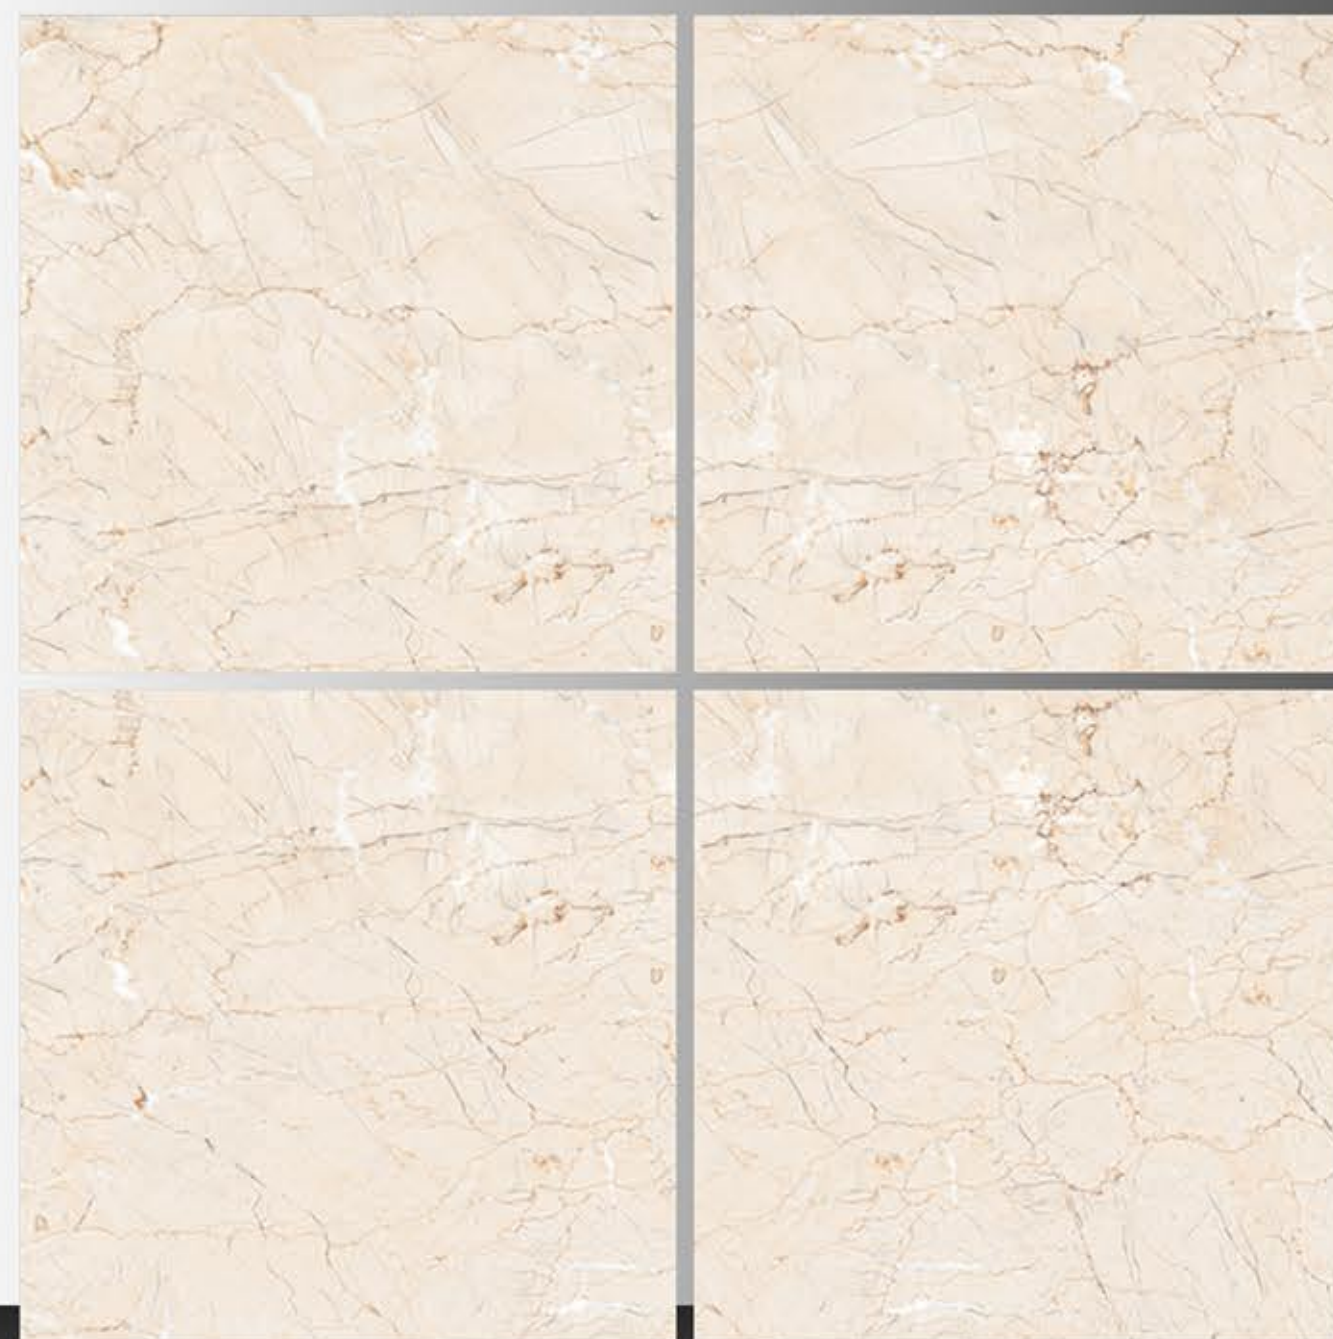

VELENCIA CREMA