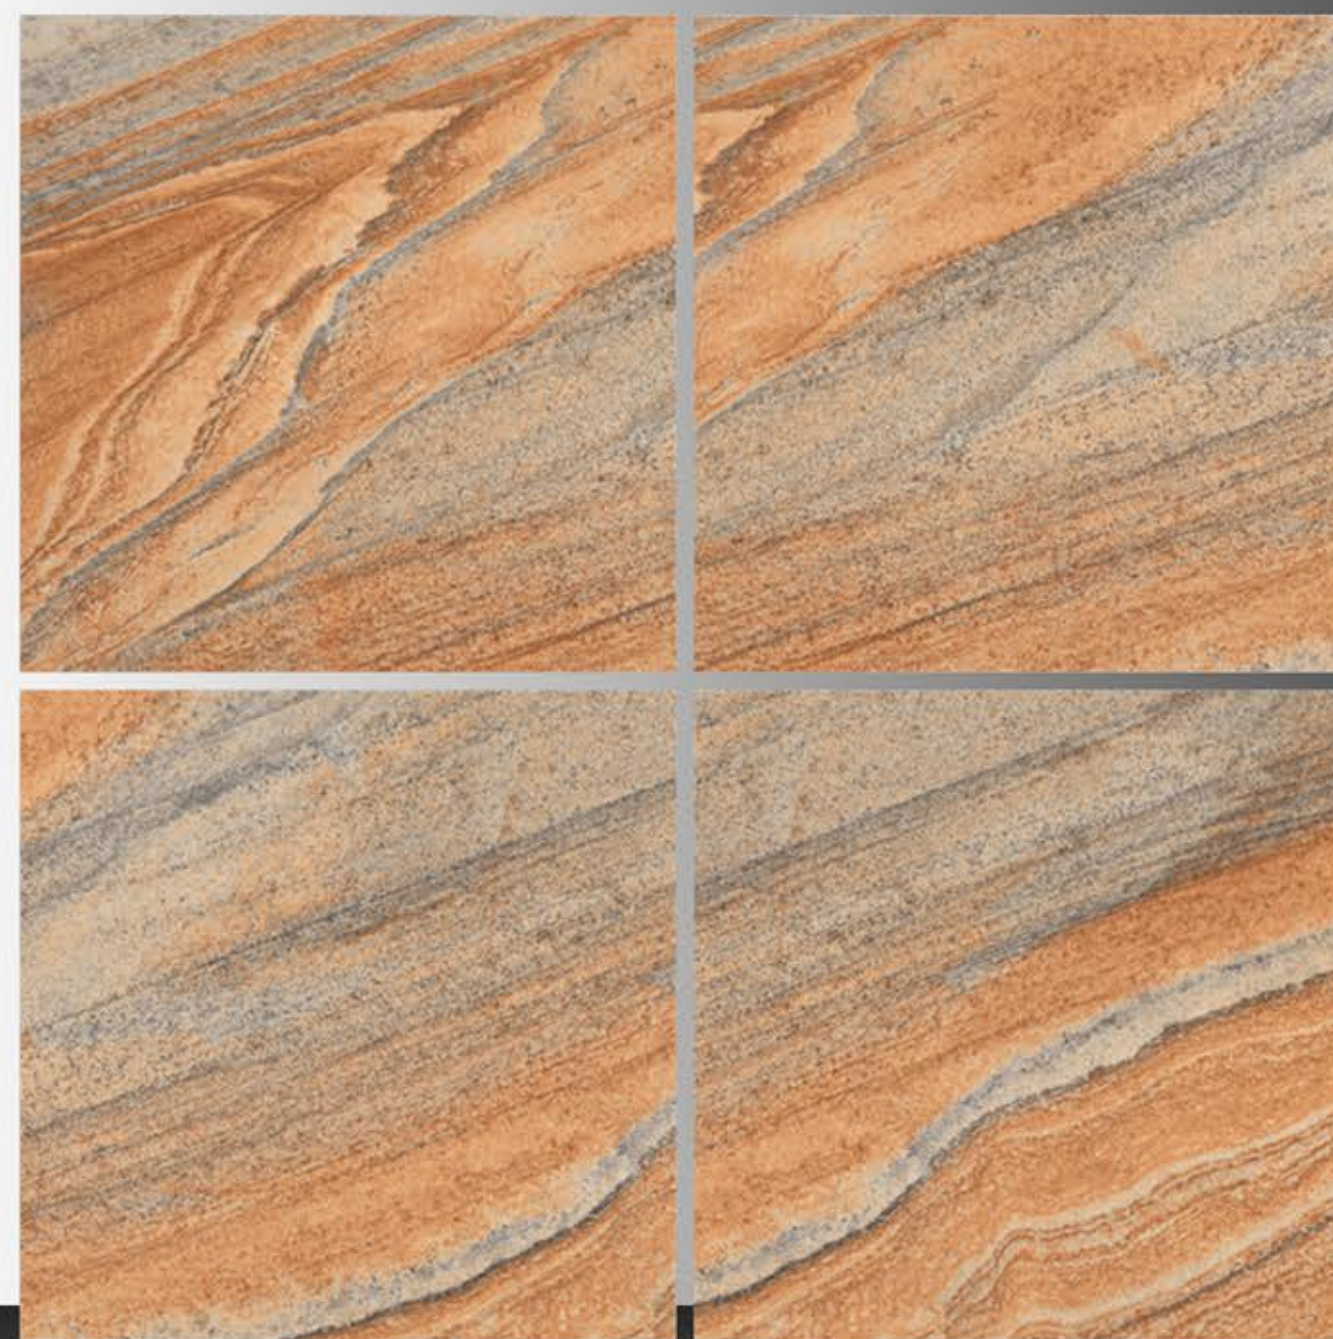

POLISH TILES  
600 x 600 mm

ERA WHITE

POLISH TILES  
600 x 600 mm

EVOLUTION STATUARIO

POLISH TILES  
600 x 600 mm

FIRE MARBLE

POLISH TILES  
600 x 600 mm

FORESTA BLUE