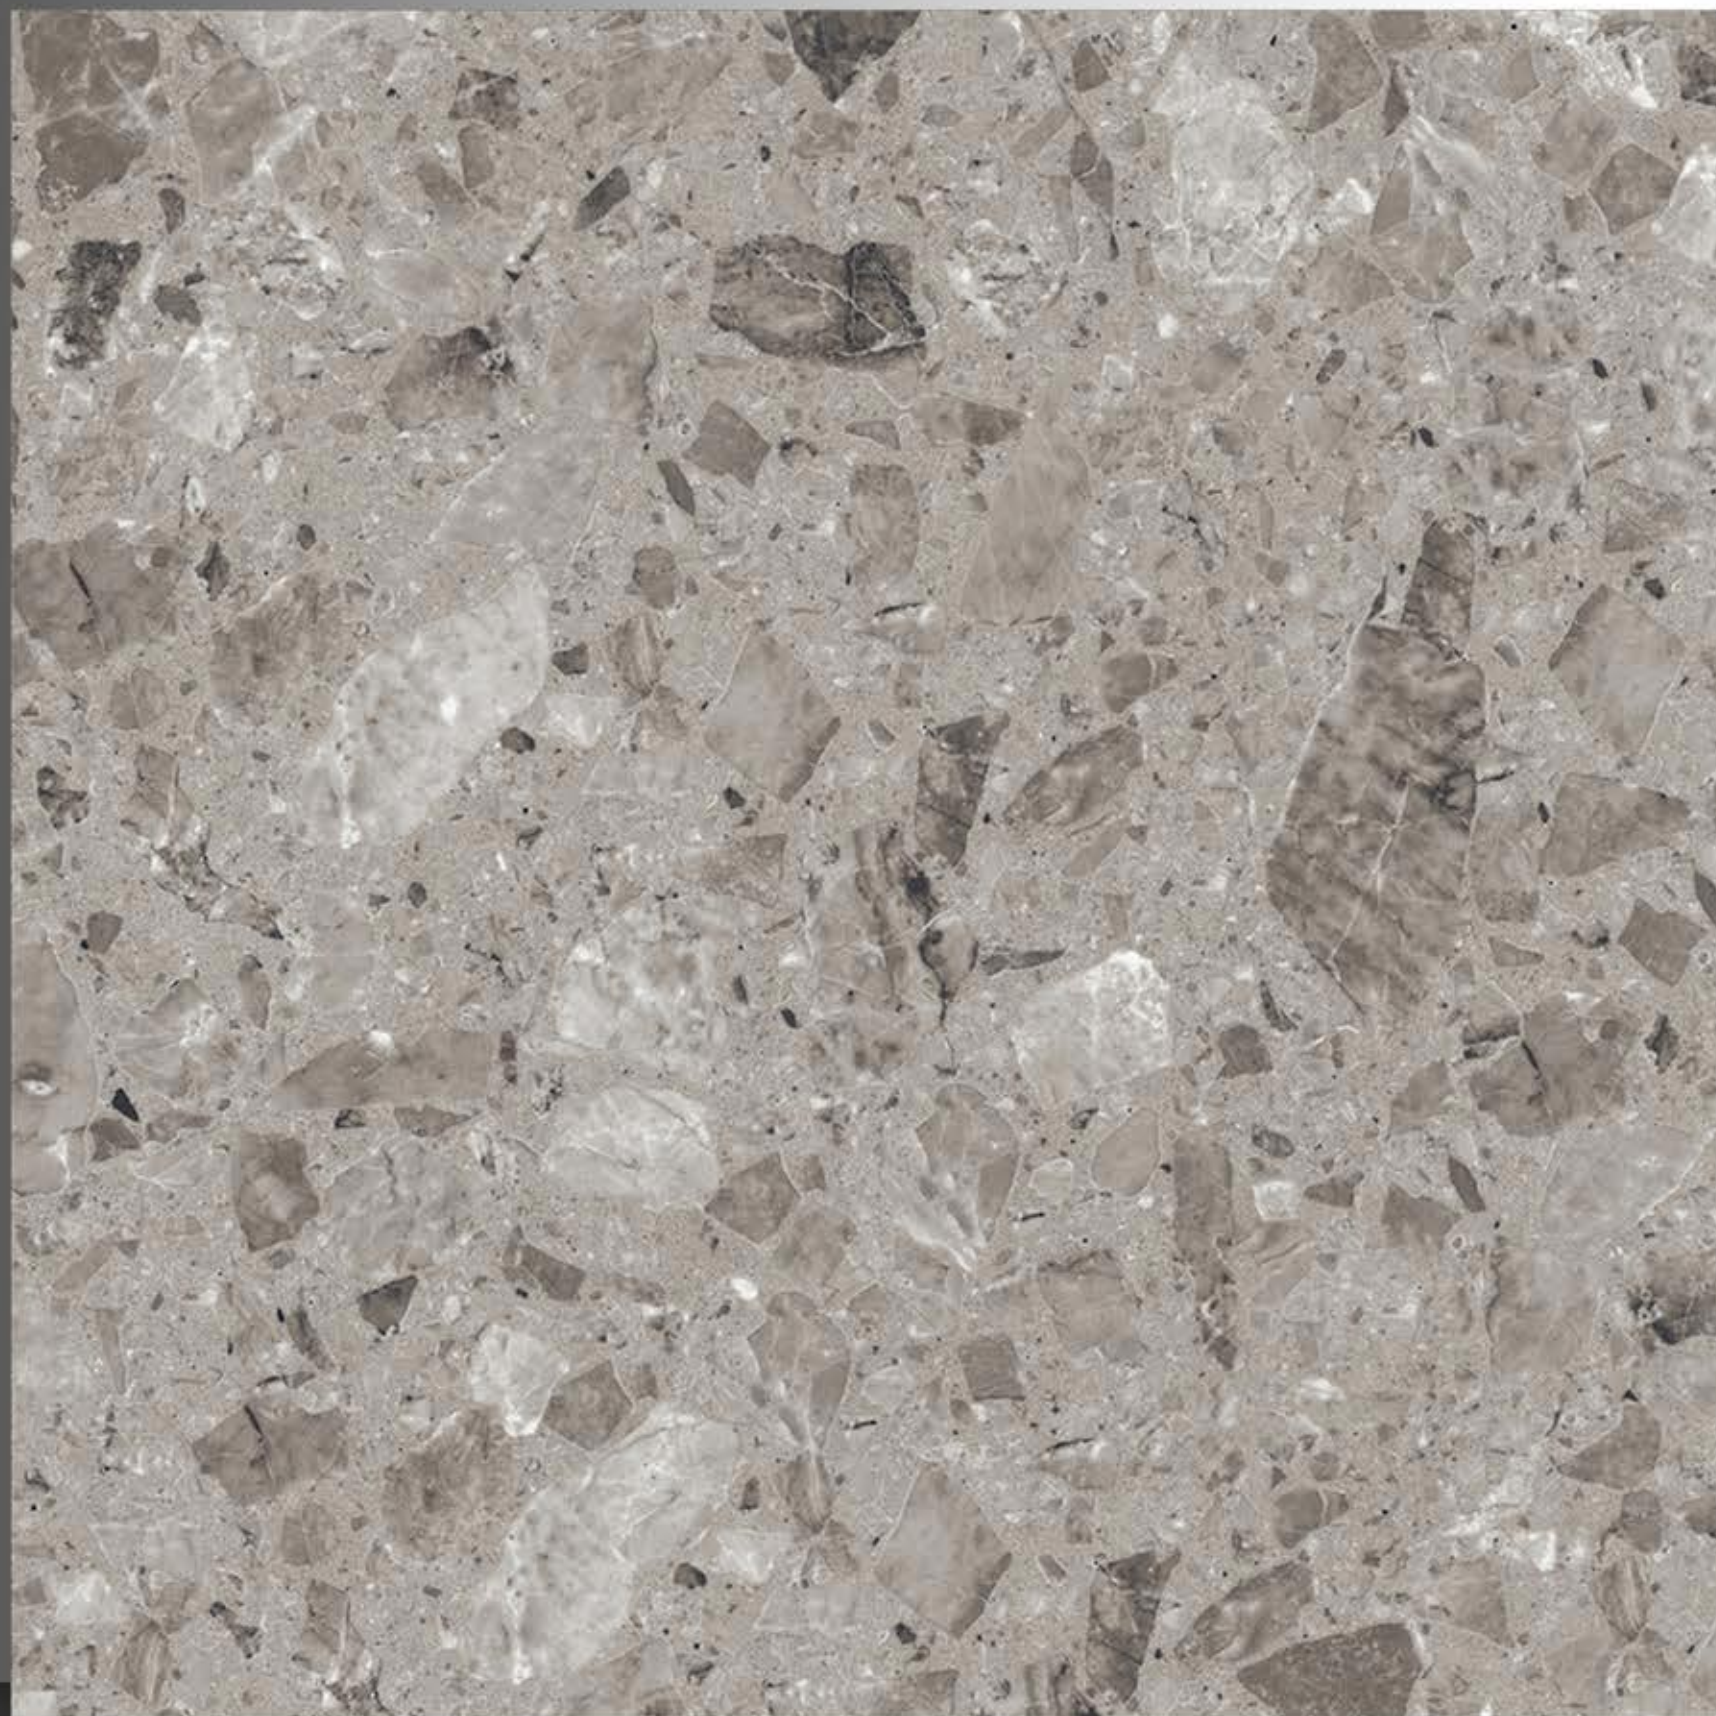

POLISH TILES
600 x 600 mm