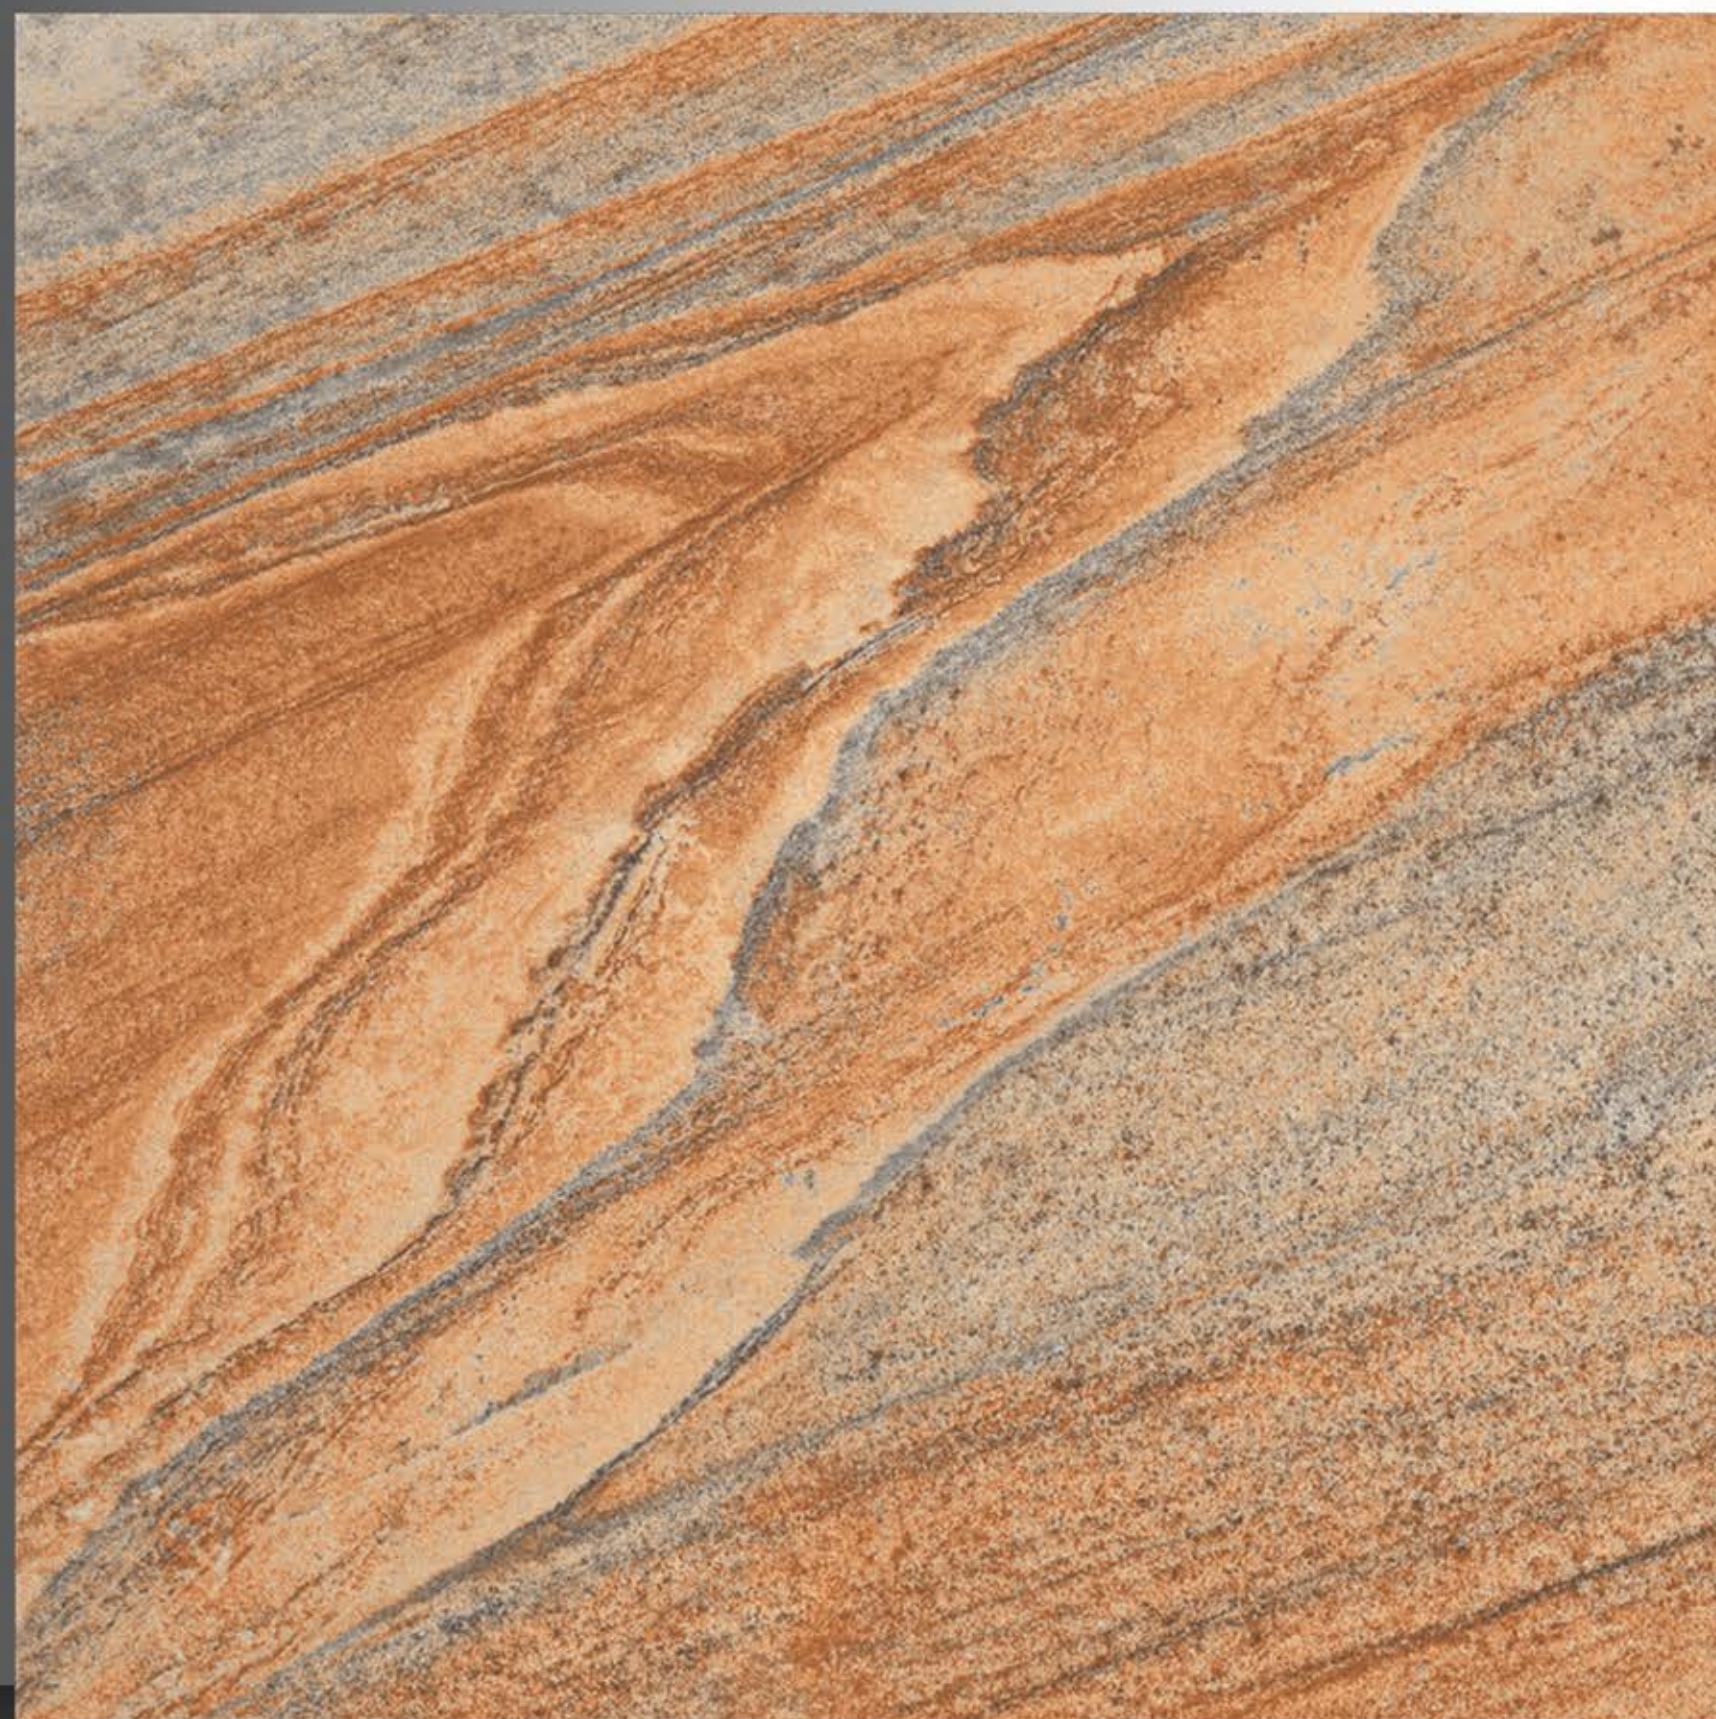

POLISH TILES  
600 x 600 mm

ERA WHITE

POLISH TILES  
600 x 600 mm

EVOLUTION STATUARIO

POLISH TILES  
600 x 600 mm

FIRE MARBLE

POLISH TILES  
600 x 600 mm

FORESTA BLUE