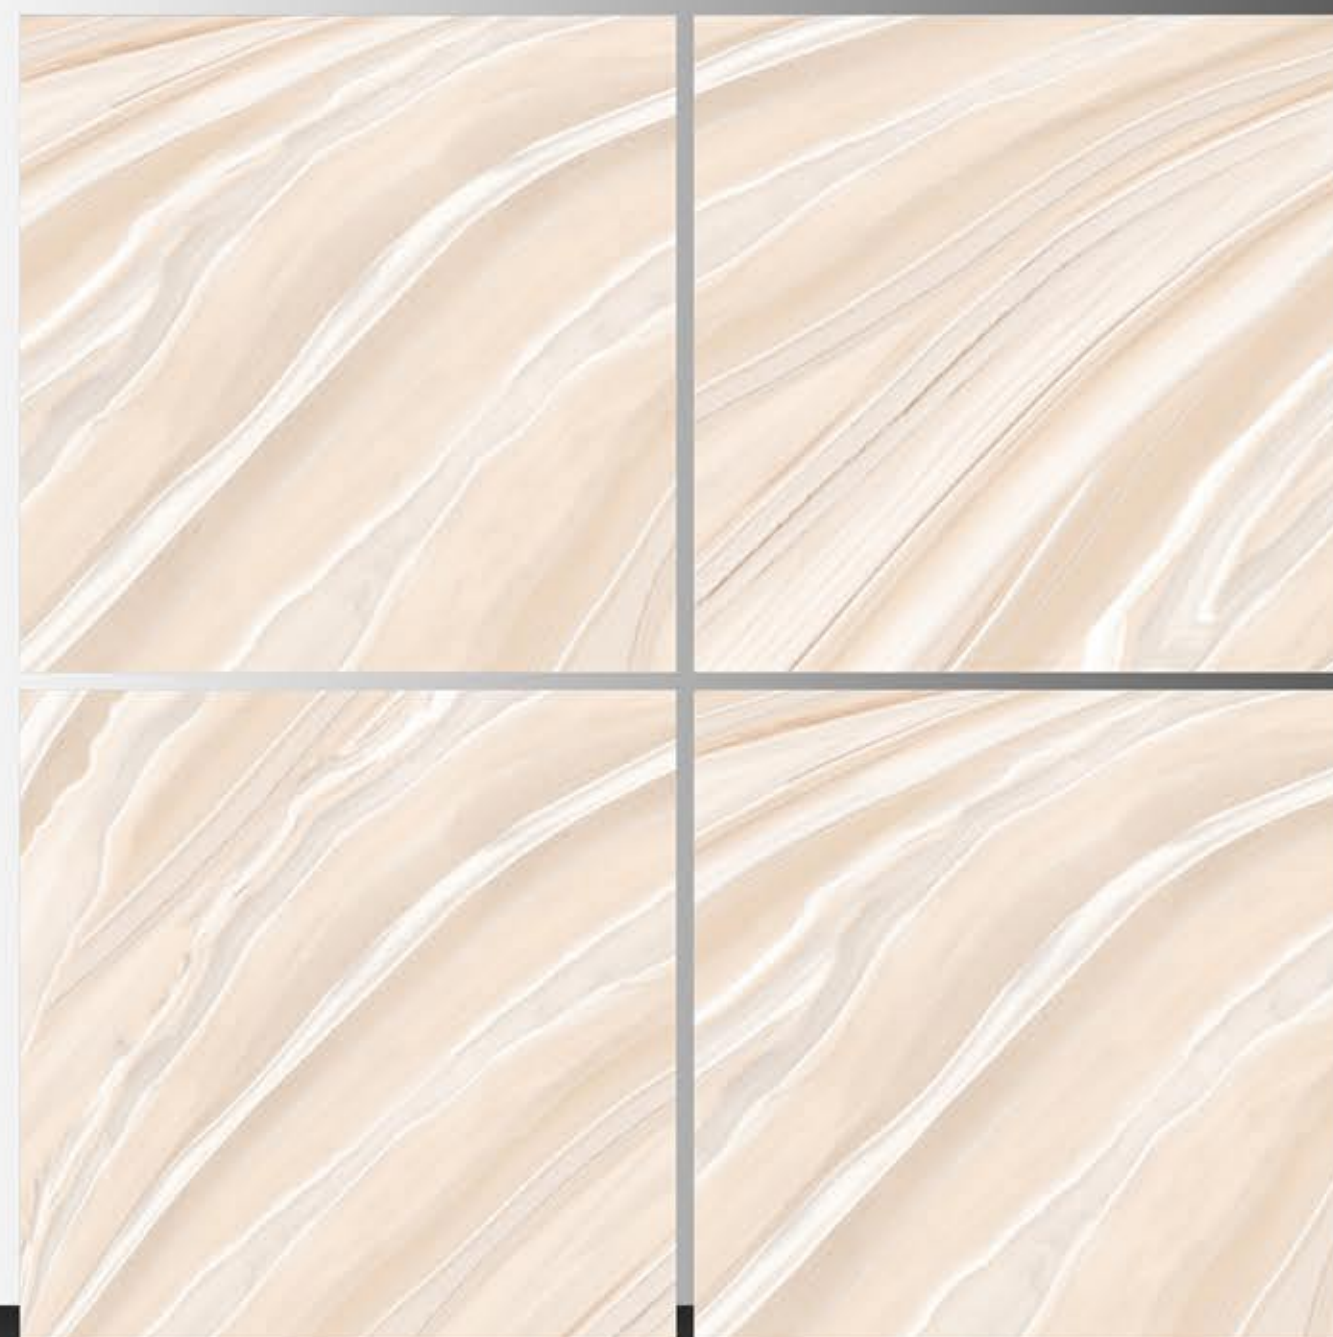

HEXA WHITE

POLISH TILES  
600 x 600 mm

HONEY ONYX

POLISH TILES  
600 x 600 mm

Honey Onyx

POLISH TILES  
600 x 600 mm

IRIS BEIGE

POLISH TILES  
600 x 600 mm