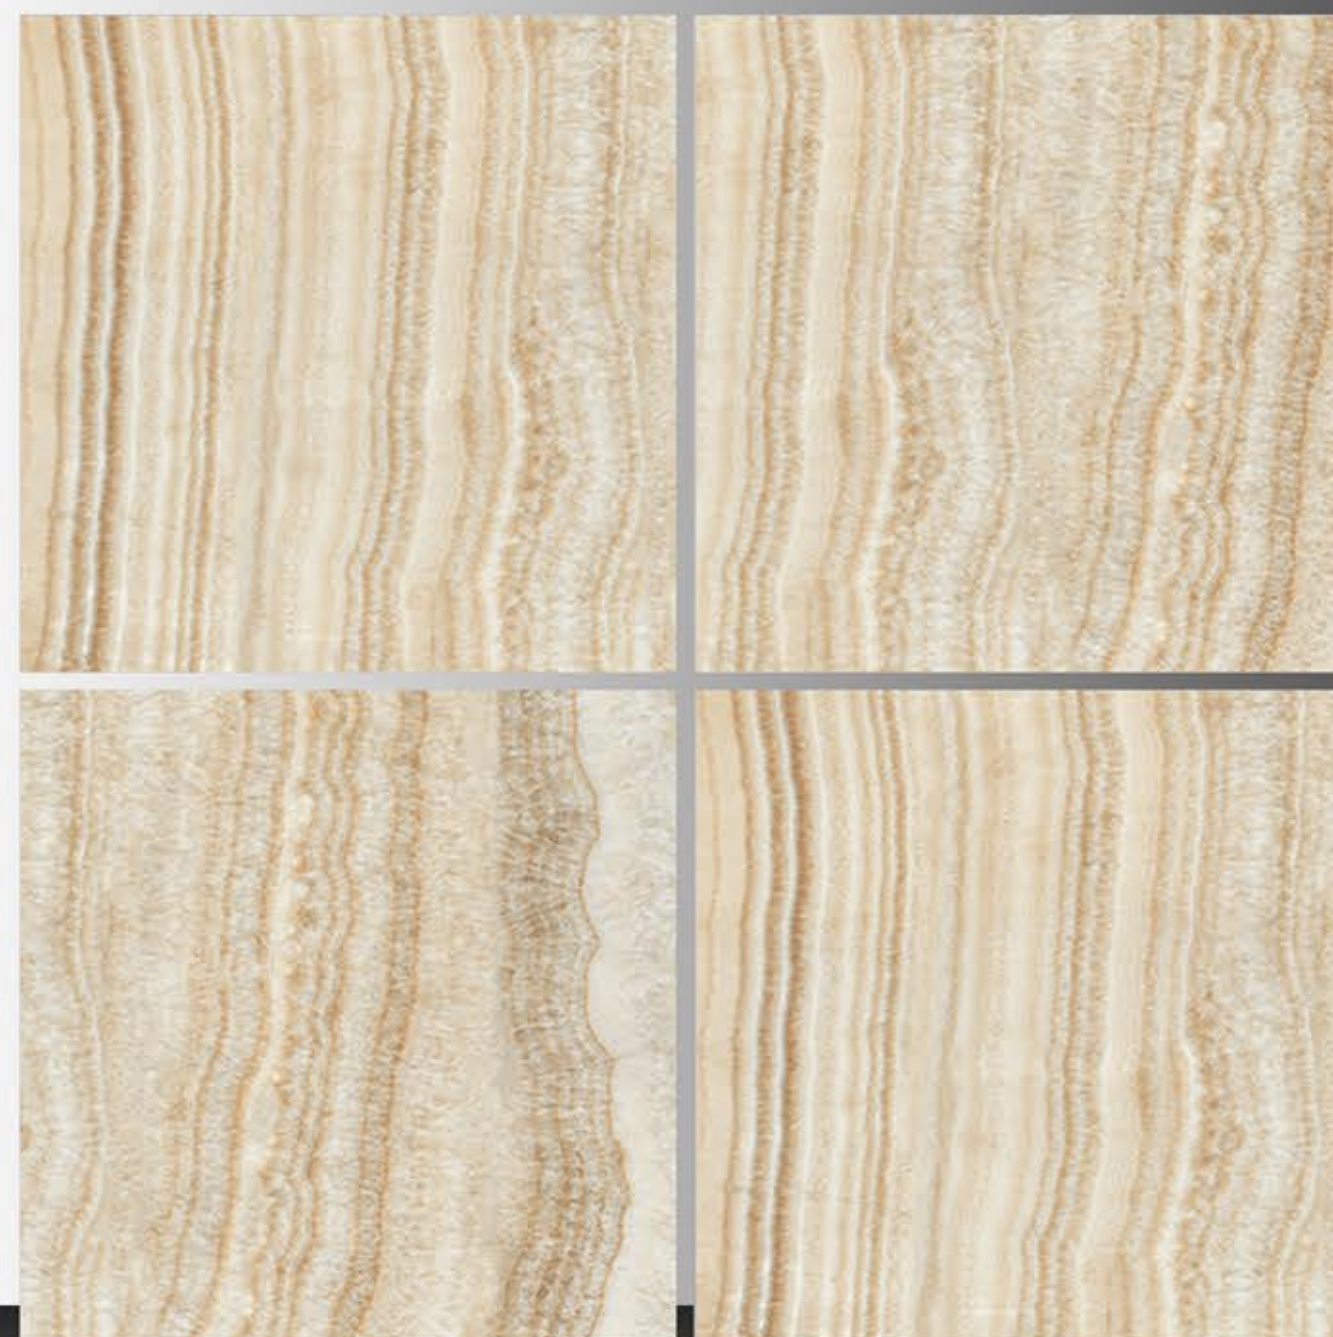

CORNEVA WOOD

POLISH TILES  
600 x 600 mm

CREMA MARFIL

THE RIGHT  
SADE OF  
COLOUR  
FOR YOUR  
ENVIRONMENT

POLISH TILES  
600 x 600 mm

DAYNA BROWN

POLISH TILES  
600 x 600 mm

DELTA BEIGE