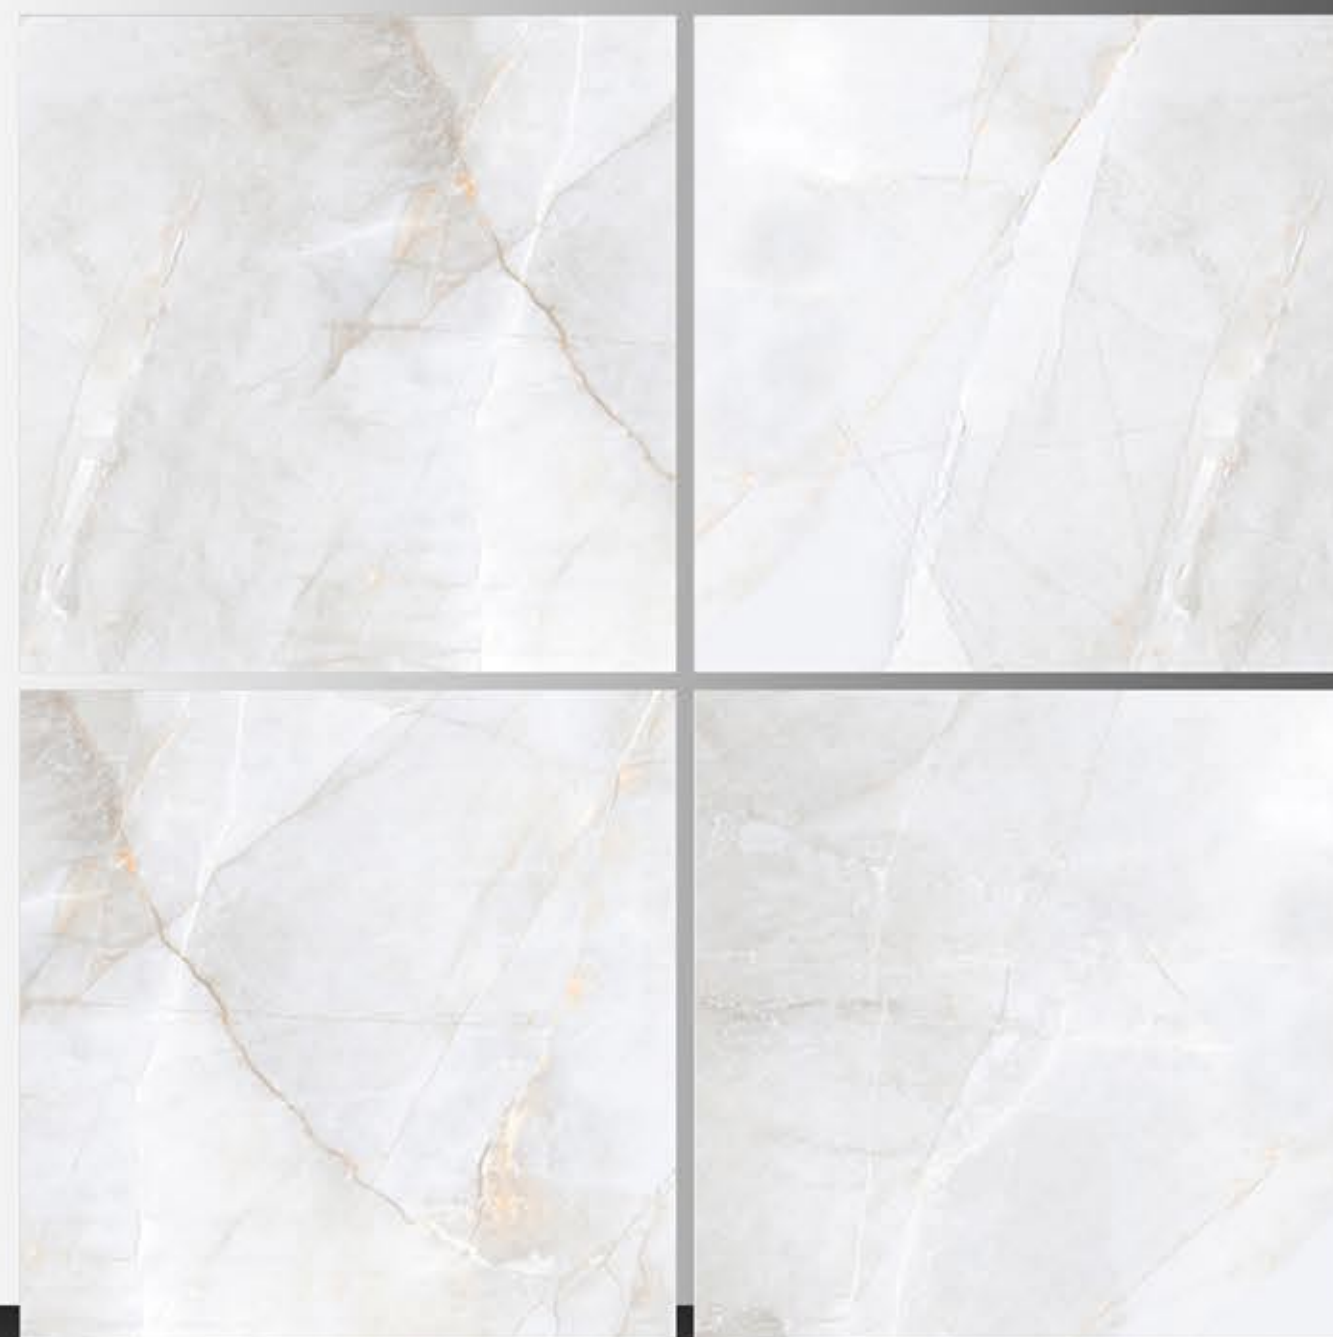

IRIS CAMEL

POLISH TILES  
600 x 600 mm

IRIS GRIS

POLISH TILES  
600 x 600 mm

ITALIA BEIGE

POLISH TILES  
600 x 600 mm

JARK BIANCO

POLISH TILES  
600 x 600 mm