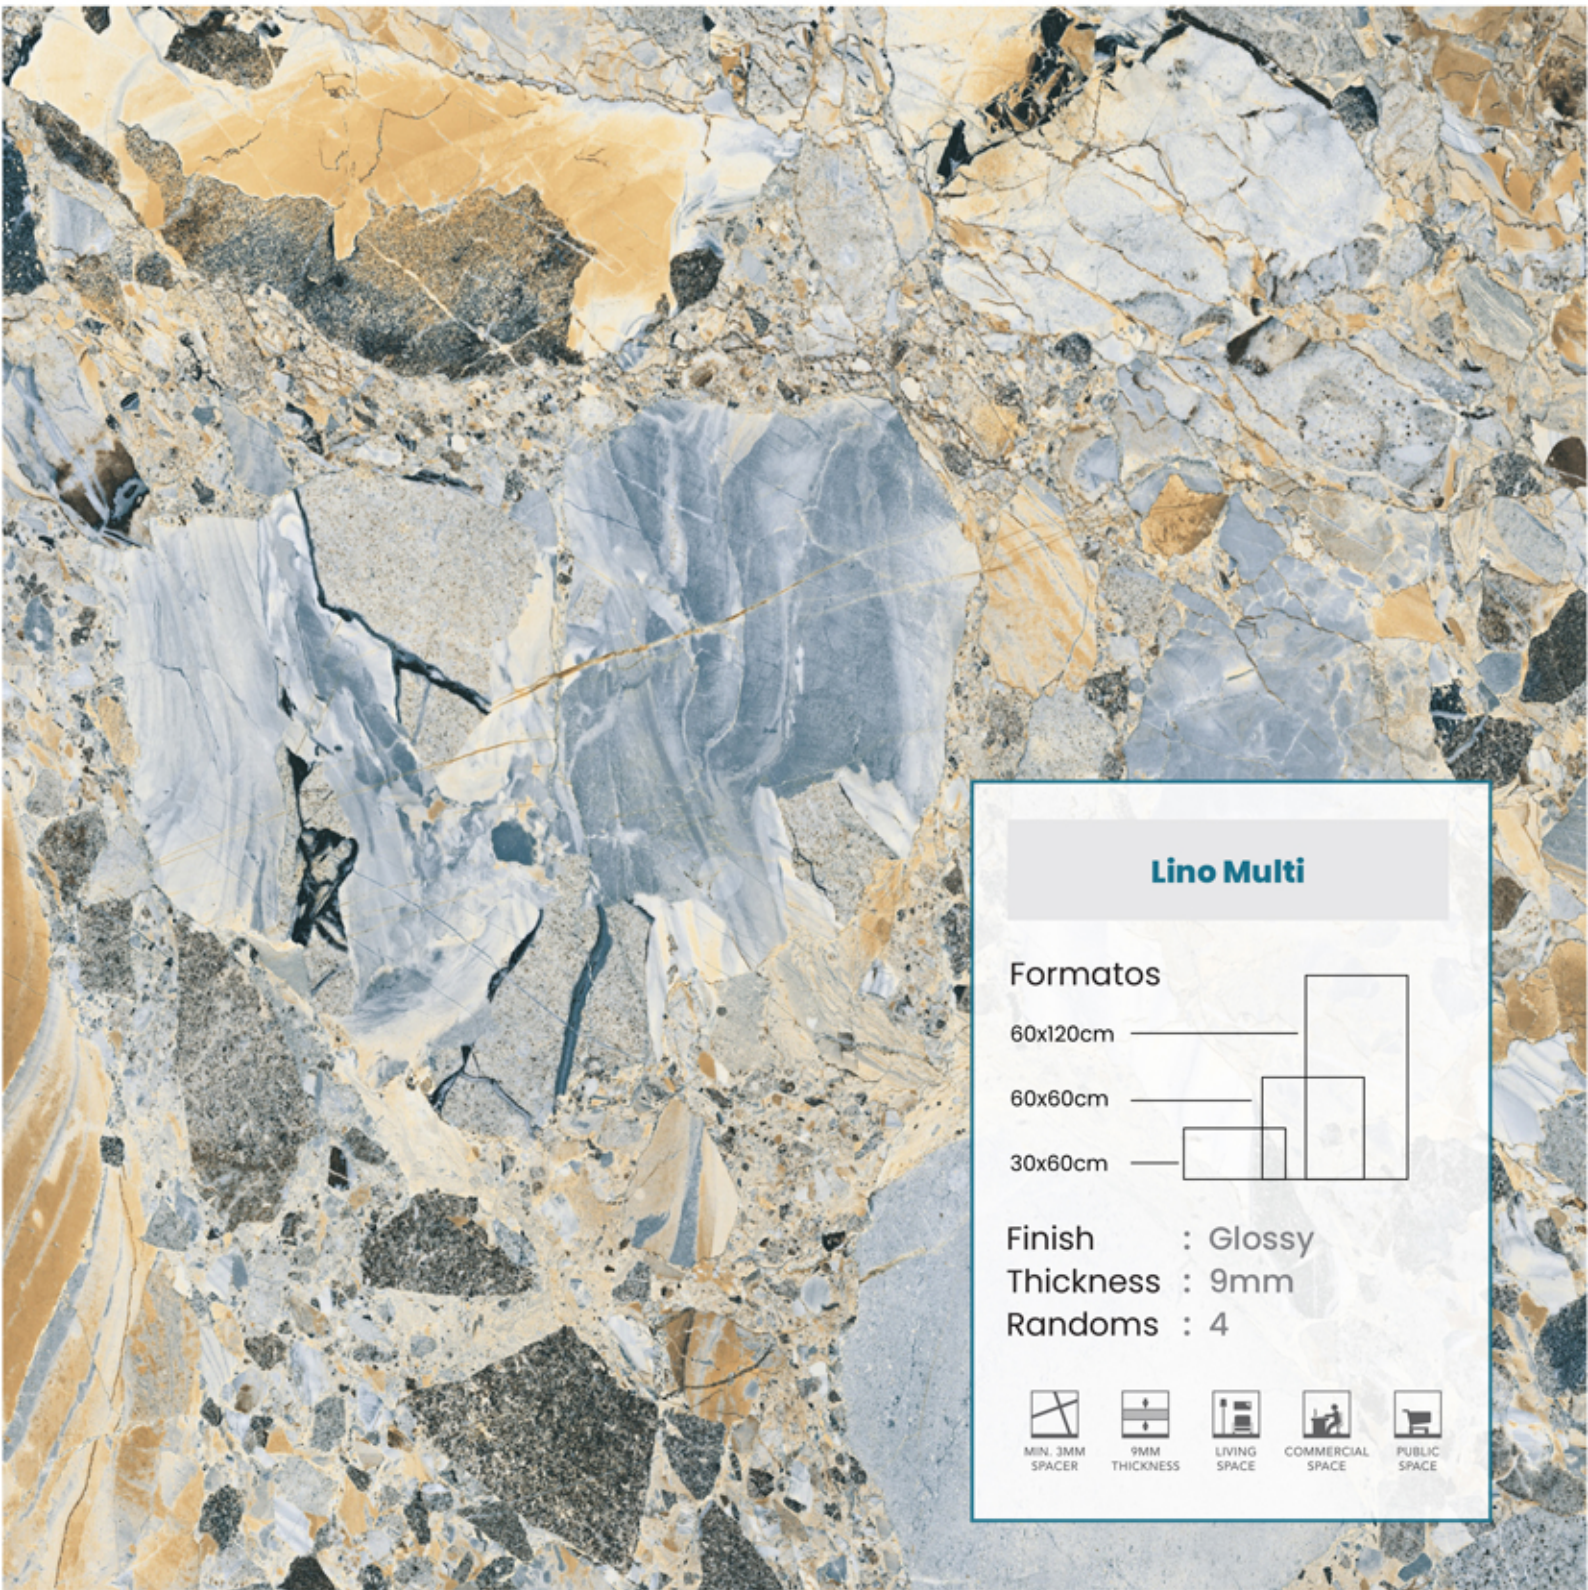

PUBLIC  
SPACE

**Lucido**  
COLLECTION

600x  
**600**mm

Glossy

PREVIEW OF : HARMONY SILVER