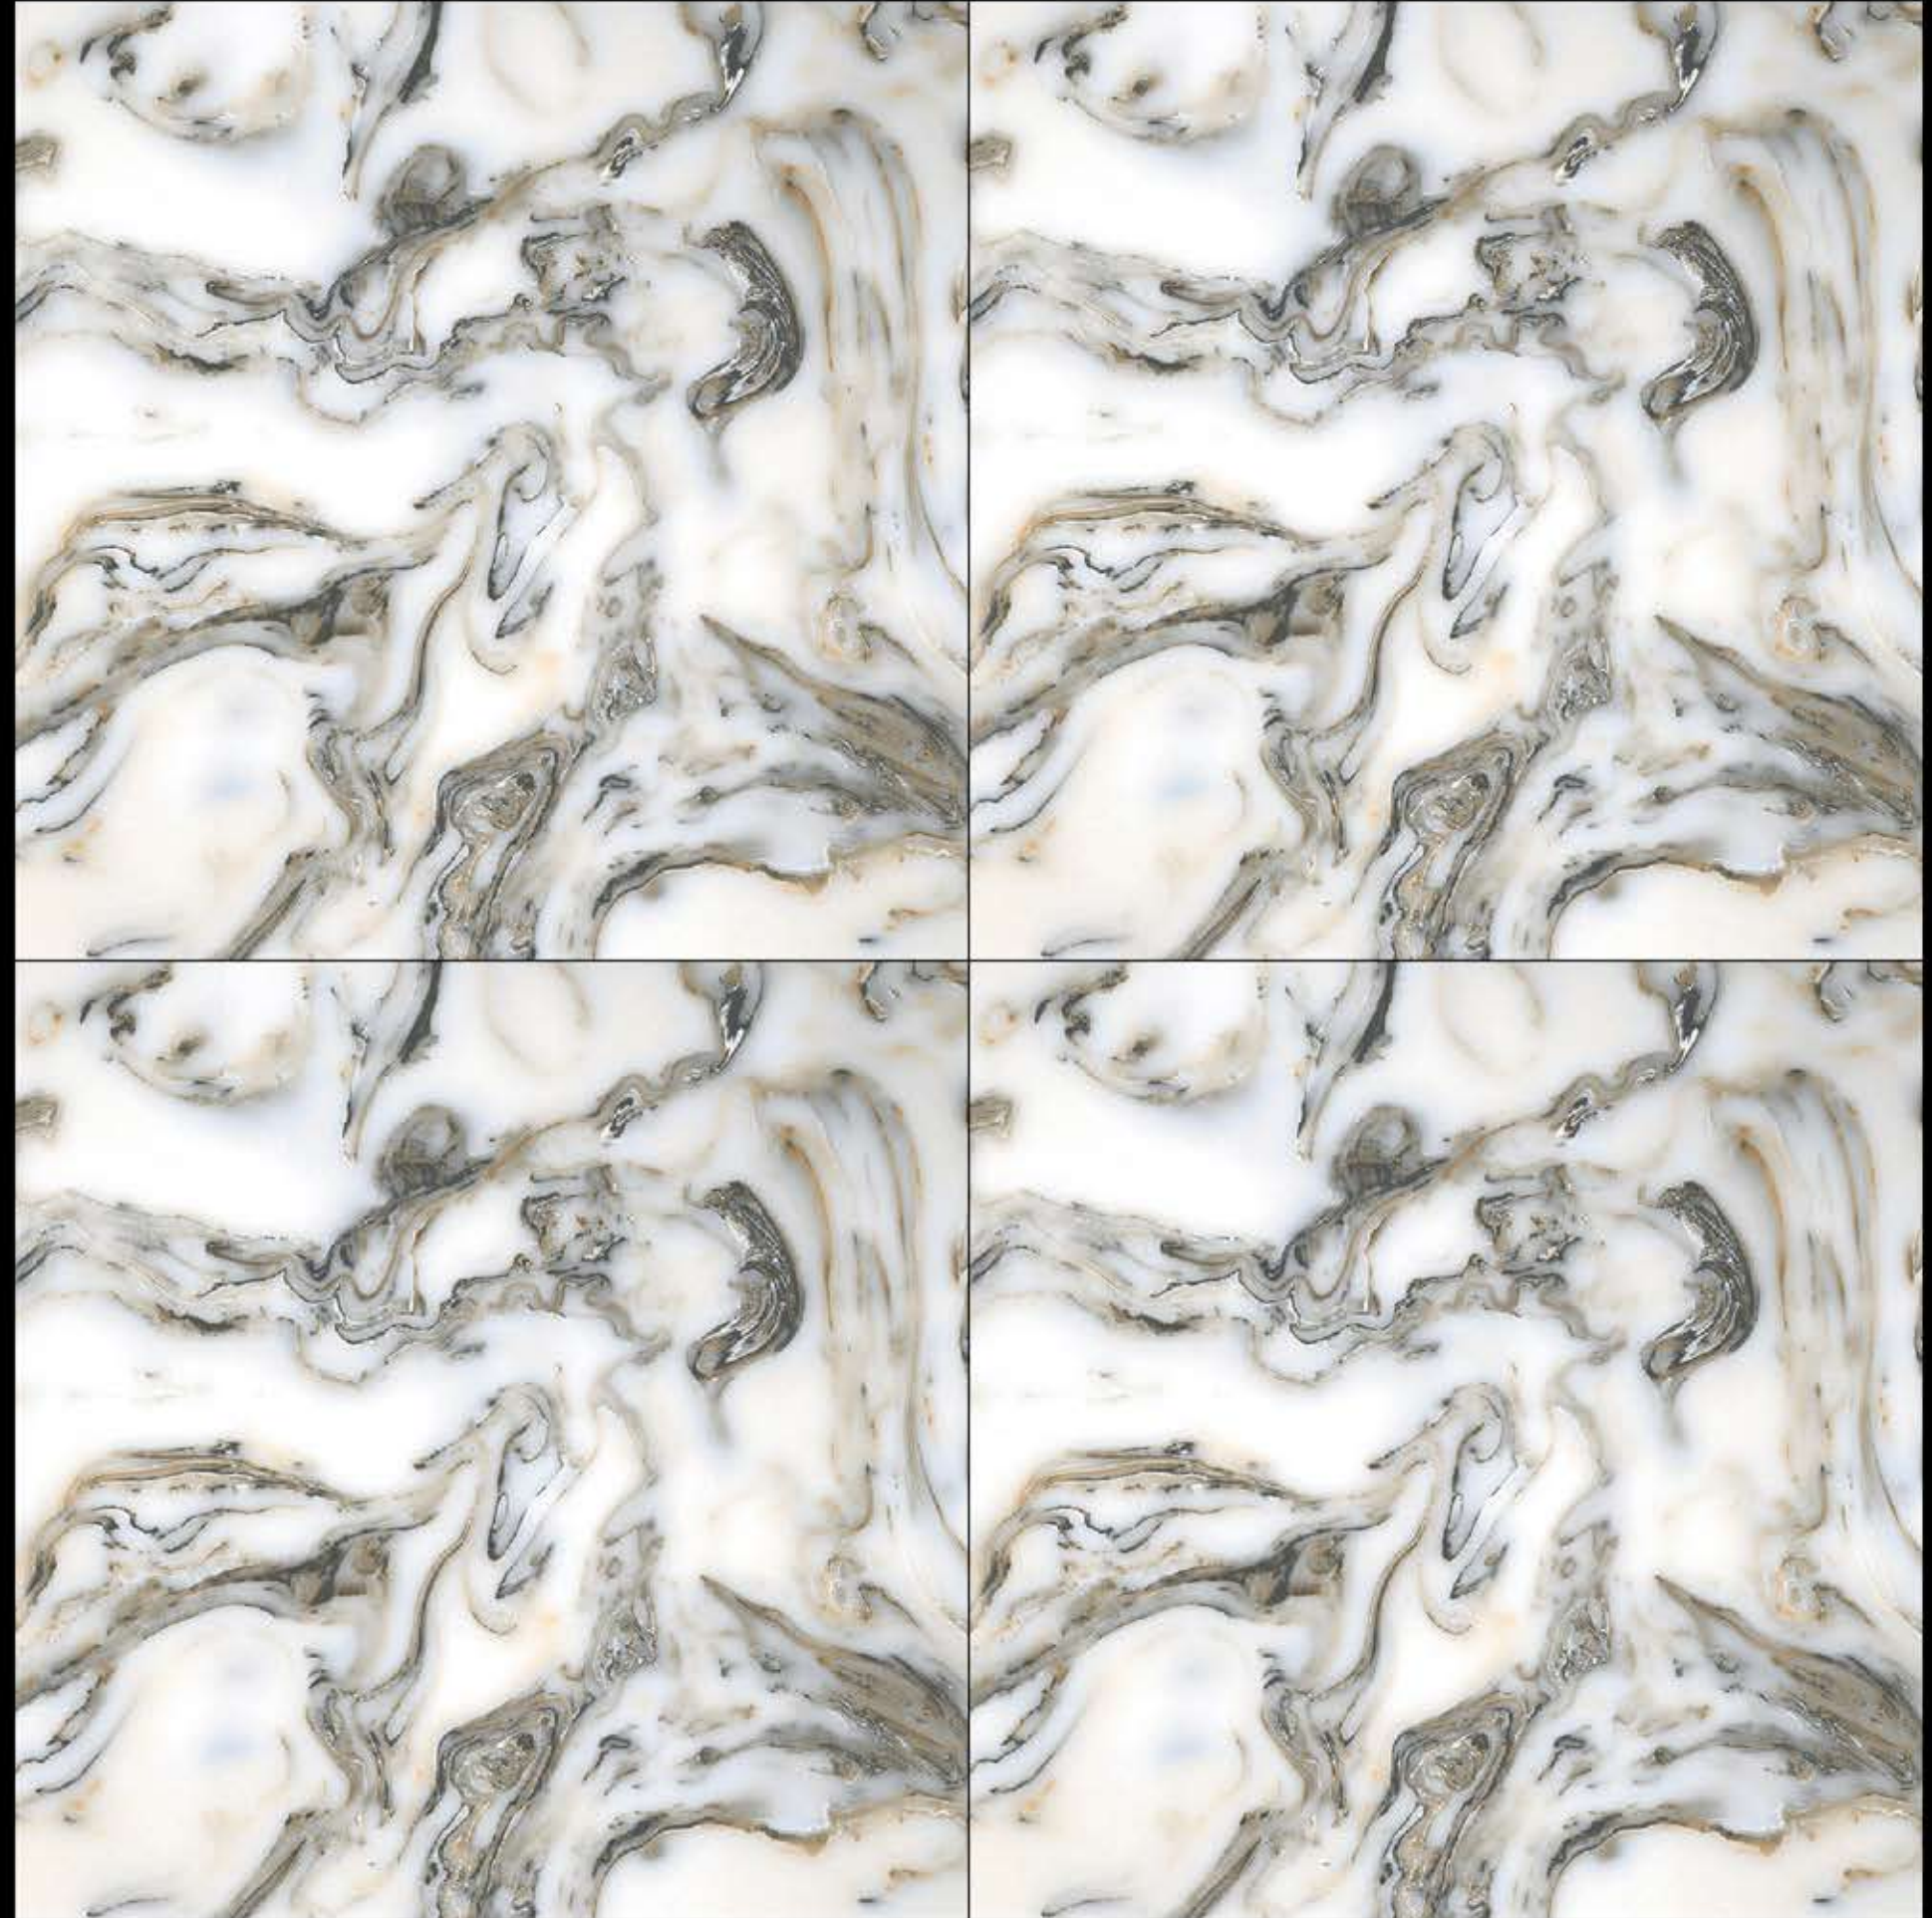

**600X600 MM
GLOSSY**

ONIX MIRROR

**600X600 MM
GLOSSY**

PLATINA MIRROR

**600X600 MM
GLOSSY**

RIVERA BLACK

**600X600 MM
GLOSSY**

RIVERA BLUE