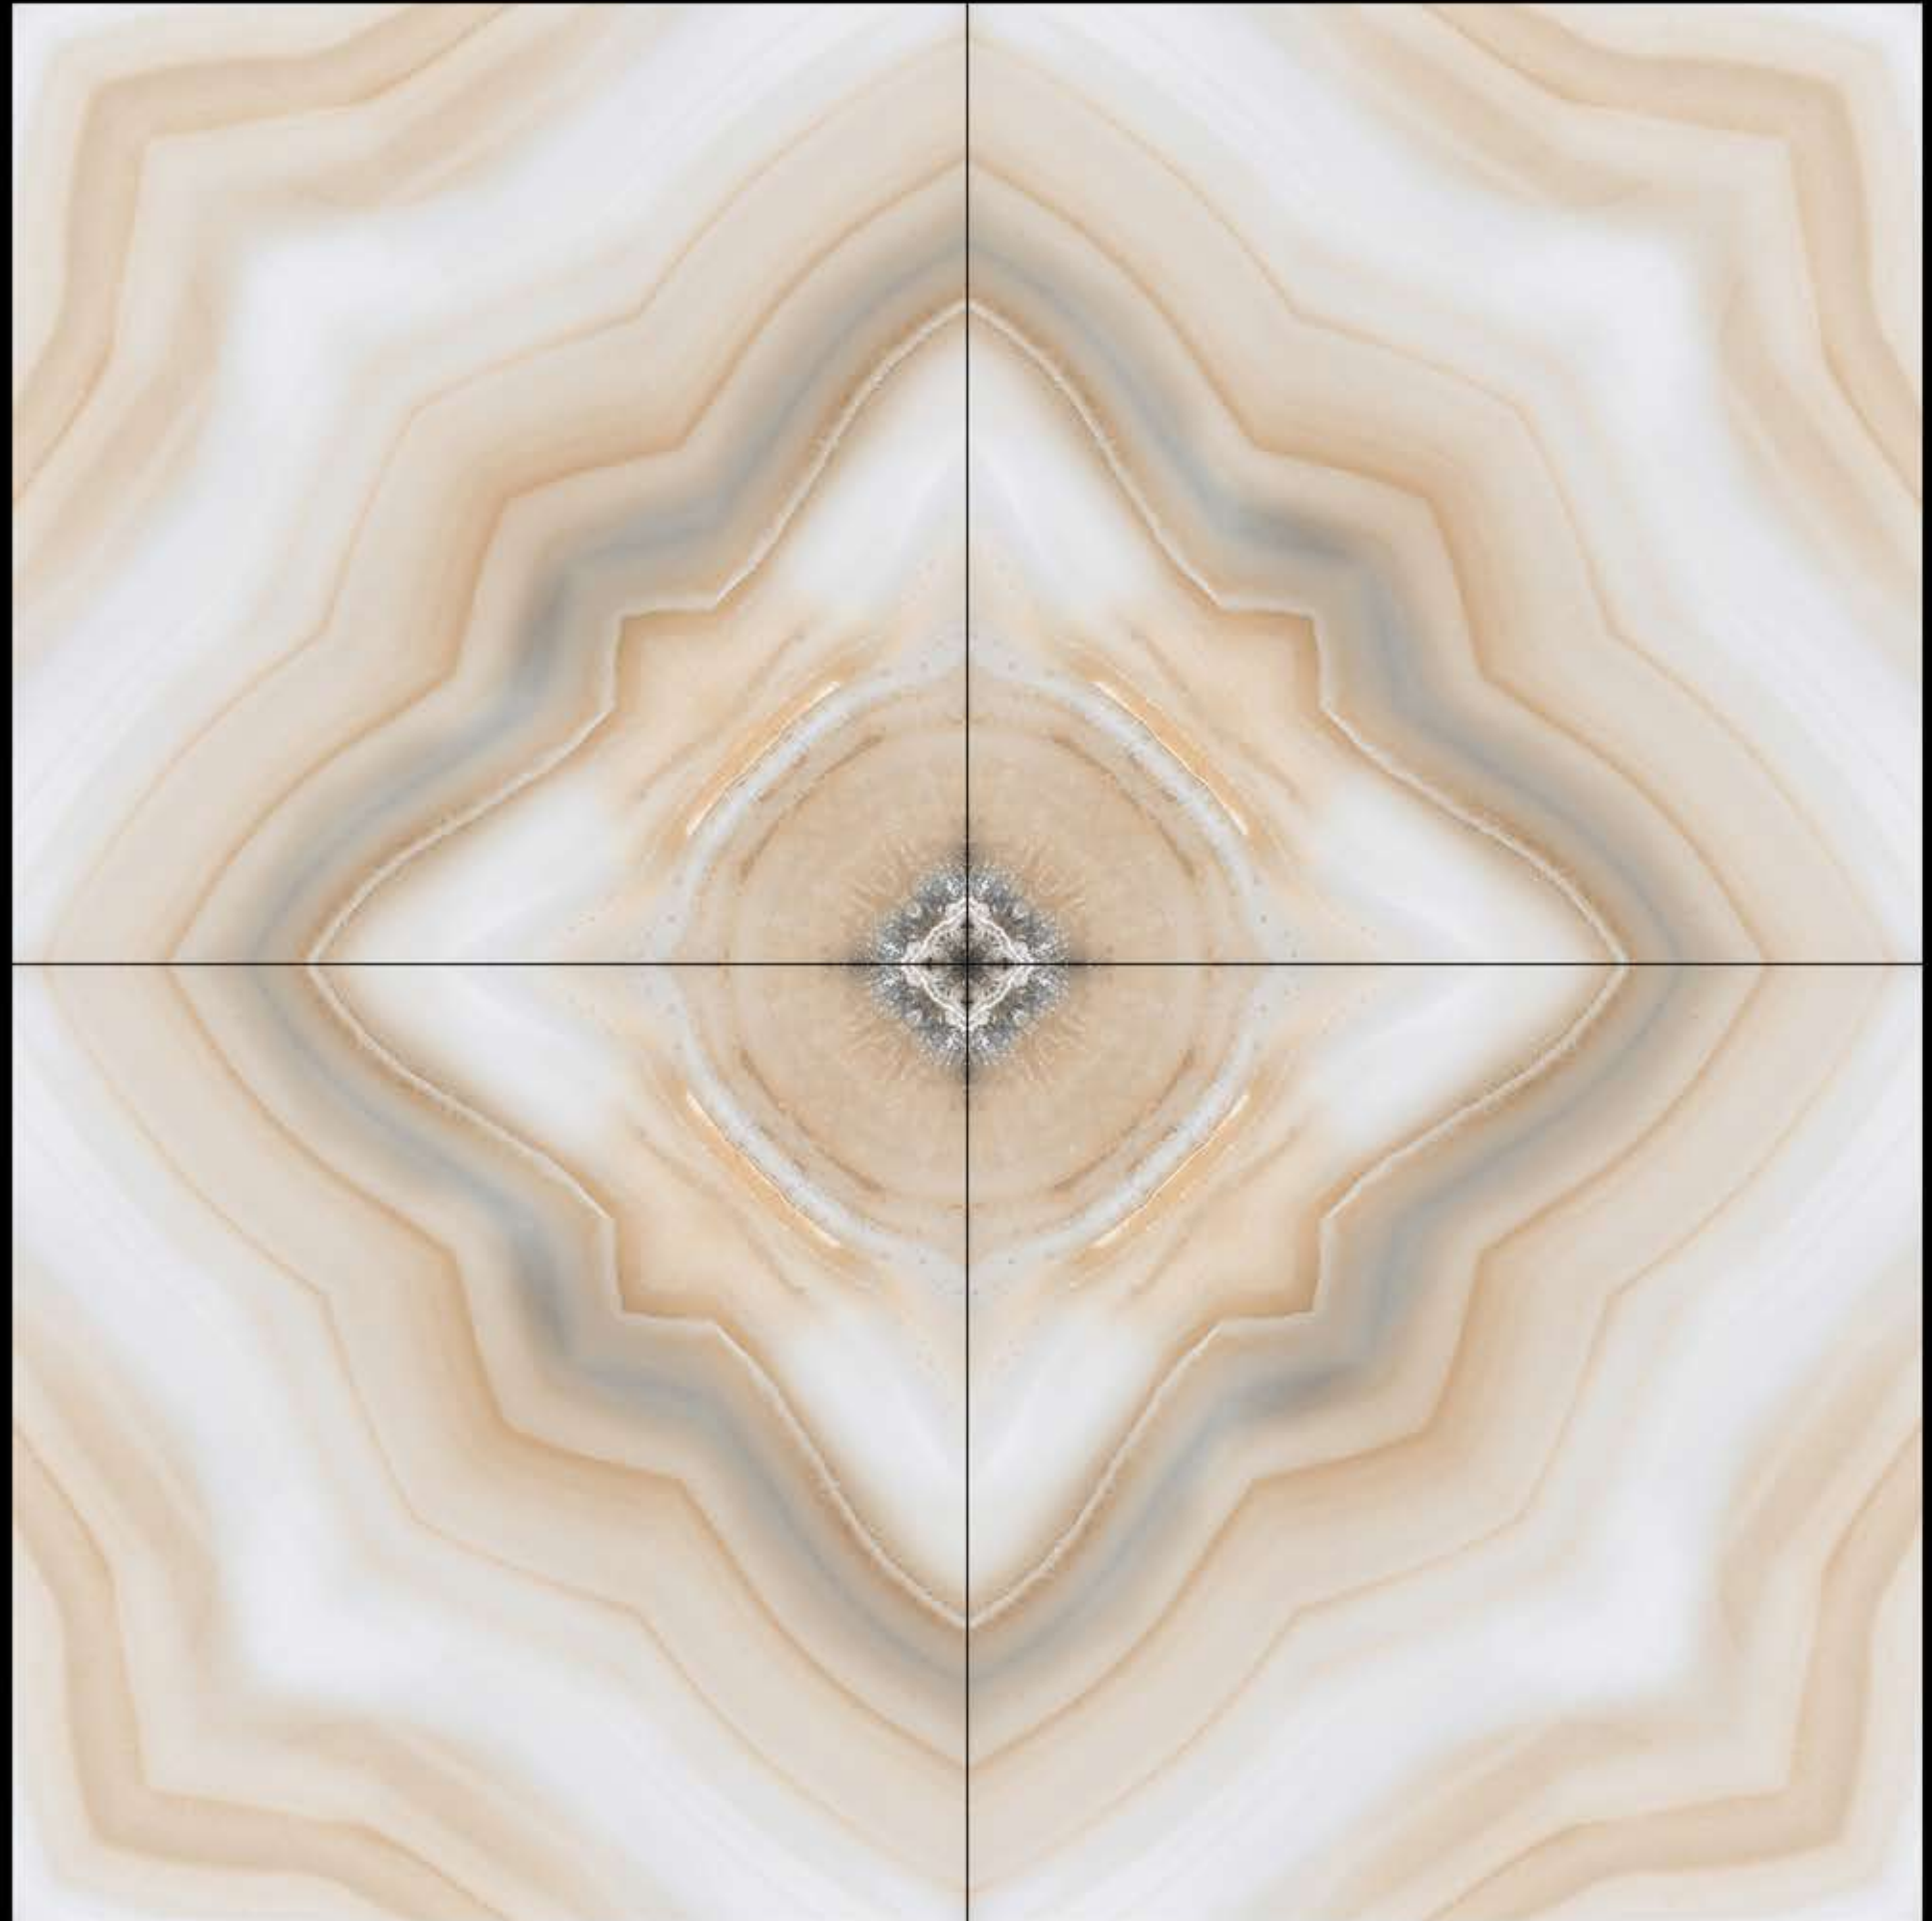

**600X600 MM
GLOSSY**

ONIX MIRROR

**600X600 MM
GLOSSY**

PLATINA MIRROR

**600X600 MM
GLOSSY**

RIVERA BLACK

**600X600 MM
GLOSSY**

RIVERA BLUE